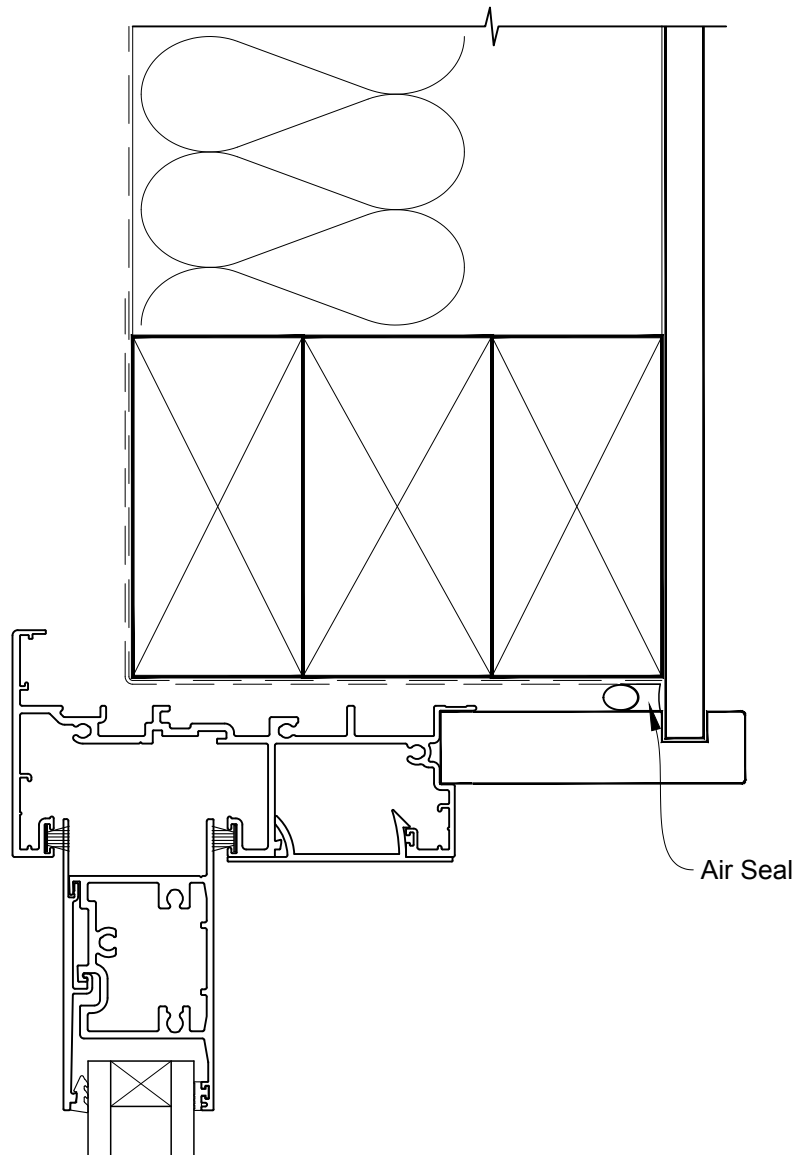

**INSTALLATION DETAIL - METRO SERIES
SLIDING DOOR ON NO CLADDING
CAVITY CONSTRUCTION**

Date: 01.10.16

Scale: 1:2

CAD Ref.: MSSDNC-CH

**INSTALLATION DETAIL - METRO SERIES
SLIDING DOOR ON NO CLADDING
CAVITY CONSTRUCTION**

Date: 01.10.16 Scale: 1:2 CAD Ref.: MSSDNC-CJ

**INSTALLATION DETAIL - METRO SERIES
SLIDING DOOR ON NO CLADDING
CAVITY CONSTRUCTION**

Date: 01.10.16

Scale: 1:2

CAD Ref.: MSSDNC-CS

**INSTALLATION DETAIL - METRO SERIES
SLIDING DOOR ON NO CLADDING
DIRECT FIXED CLADDING**

Date: 01.10.16 Scale: 1:2 CAD Ref.: MSSDNC-DH

**INSTALLATION DETAIL - METRO SERIES
SLIDING DOOR ON NO CLADDING
DIRECT FIXED CLADDING**

Date: 01.10.16 Scale: 1:2 CAD Ref.: MSSDNC-DJ

**INSTALLATION DETAIL - METRO SERIES
SLIDING DOOR ON NO CLADDING
DIRECT FIXED CLADDING**

Date: 01.10.16

Scale: 1:2

CAD Ref.: MSSDNC-DS