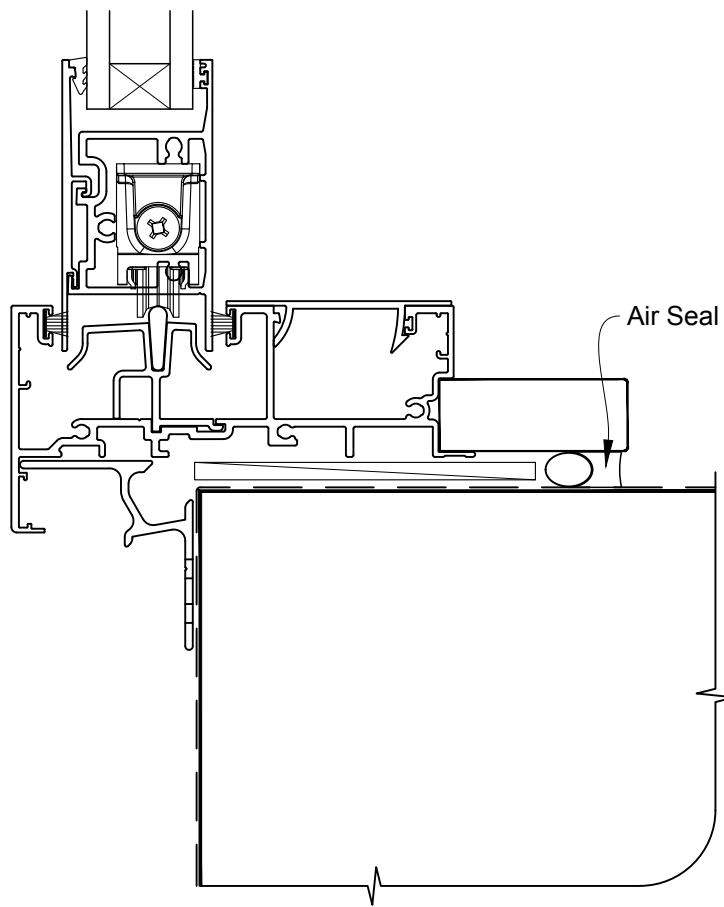

**INSTALLATION DETAIL - METRO SERIES
SLIDING DOOR ON NO CLADDING
CAVITY CONSTRUCTION**

Date: 01.10.16

Scale: 1:2

CAD Ref.: MSSDNC-CH

**INSTALLATION DETAIL - METRO SERIES
SLIDING DOOR ON NO CLADDING
CAVITY CONSTRUCTION**

Date: 01.10.16 Scale: 1:2 CAD Ref.: MSSDNC-CJ

**INSTALLATION DETAIL - METRO SERIES
SLIDING DOOR ON NO CLADDING
CAVITY CONSTRUCTION**

Date: 01.10.16

Scale: 1:2

CAD Ref.: MSSDNC-CS

**INSTALLATION DETAIL - METRO SERIES
SLIDING DOOR ON NO CLADDING
DIRECT FIXED CLADDING**

Date: 01.10.16 Scale: 1:2 CAD Ref.: MSSDNC-DH

**INSTALLATION DETAIL - METRO SERIES
SLIDING DOOR ON NO CLADDING
DIRECT FIXED CLADDING**

Date: 01.10.16 Scale: 1:2 CAD Ref.: MSSDNC-DJ

**INSTALLATION DETAIL - METRO SERIES
SLIDING DOOR ON NO CLADDING
DIRECT FIXED CLADDING**

Date: 01.10.16

Scale: 1:2

CAD Ref.: MSSDNC-DS