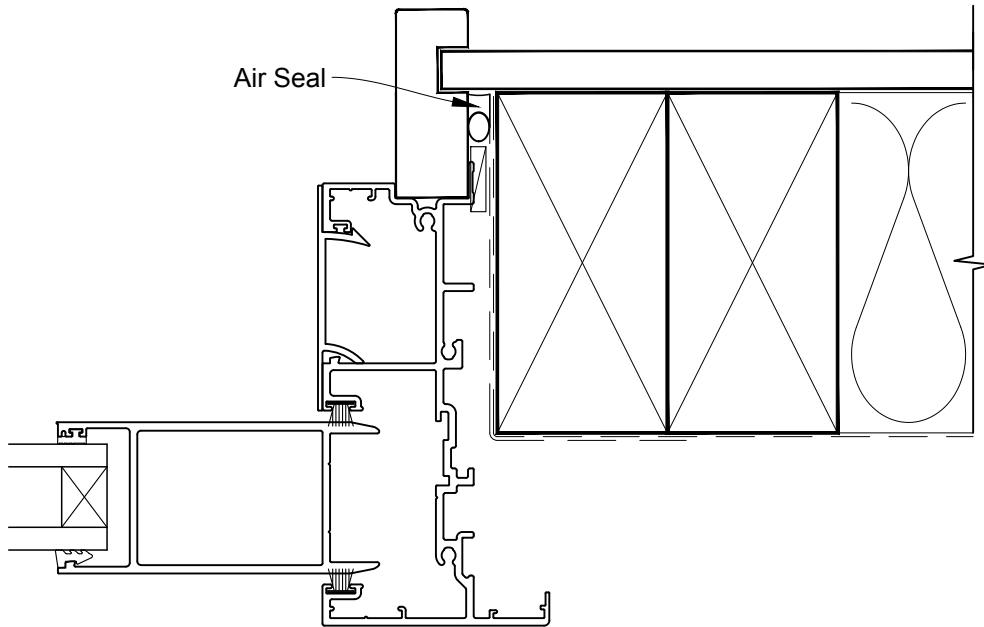

**INSTALLATION DETAIL - METRO SERIES
SLIDING DOOR ON NO CLADDING
CAVITY CONSTRUCTION**

Date: 01.10.16

Scale: 1:2

CAD Ref.: MSSDNC-CH

**INSTALLATION DETAIL - METRO SERIES
SLIDING DOOR ON NO CLADDING
CAVITY CONSTRUCTION**

Date: 01.10.16 Scale: 1:2 CAD Ref.: MSSDNC-CJ

**INSTALLATION DETAIL - METRO SERIES
SLIDING DOOR ON NO CLADDING
CAVITY CONSTRUCTION**

Date: 01.10.16

Scale: 1:2

CAD Ref.: MSSDNC-CS

**INSTALLATION DETAIL - METRO SERIES
SLIDING DOOR ON NO CLADDING
DIRECT FIXED CLADDING**

Date: 01.10.16 Scale: 1:2 CAD Ref.: MSSDNC-DH

**INSTALLATION DETAIL - METRO SERIES
SLIDING DOOR ON NO CLADDING
DIRECT FIXED CLADDING**

Date: 01.10.16 Scale: 1:2 CAD Ref.: MSSDNC-DJ

**INSTALLATION DETAIL - METRO SERIES
SLIDING DOOR ON NO CLADDING
DIRECT FIXED CLADDING**

Date: 01.10.16

Scale: 1:2

CAD Ref.: MSSDNC-DS