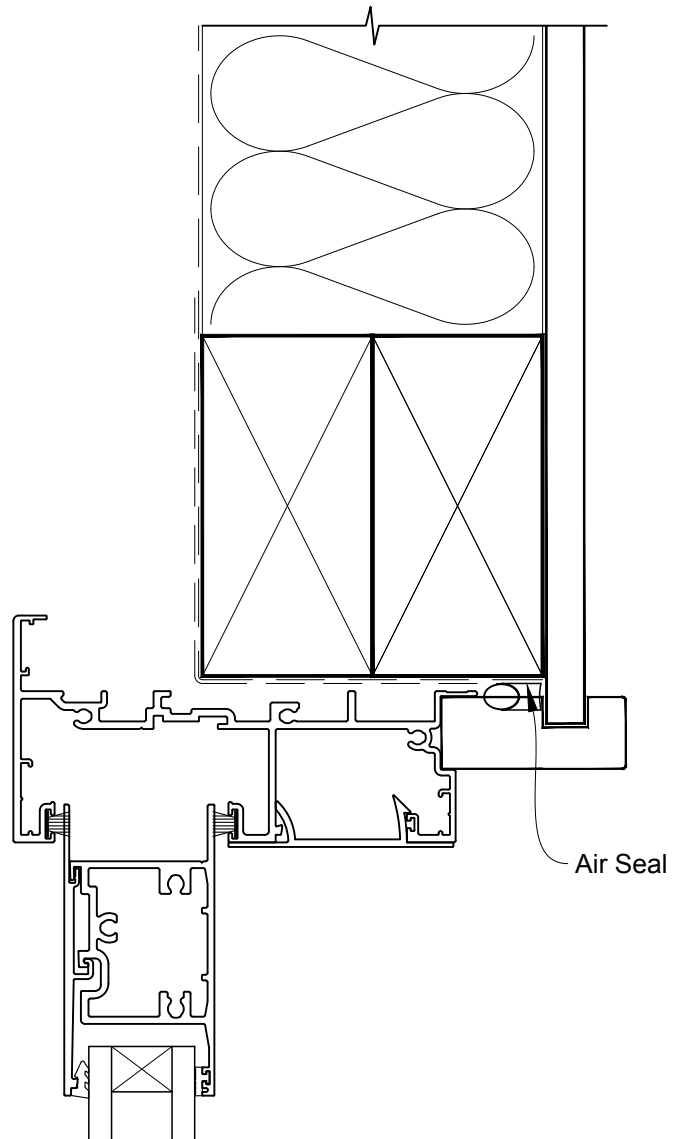

**INSTALLATION DETAIL - METRO SERIES
SLIDING DOOR ON NO CLADDING
CAVITY CONSTRUCTION**

Date: 01.10.16

Scale: 1:2

CAD Ref.: MSSDNC-CH

**INSTALLATION DETAIL - METRO SERIES
SLIDING DOOR ON NO CLADDING
CAVITY CONSTRUCTION**

Date: 01.10.16 Scale: 1:2 CAD Ref.: MSSDNC-CJ

**INSTALLATION DETAIL - METRO SERIES
SLIDING DOOR ON NO CLADDING
CAVITY CONSTRUCTION**

Date: 01.10.16

Scale: 1:2

CAD Ref.: MSSDNC-CS

**INSTALLATION DETAIL - METRO SERIES
SLIDING DOOR ON NO CLADDING
DIRECT FIXED CLADDING**

Date: 01.10.16 Scale: 1:2 CAD Ref.: MSSDNC-DH

**INSTALLATION DETAIL - METRO SERIES
SLIDING DOOR ON NO CLADDING
DIRECT FIXED CLADDING**

Date: 01.10.16 Scale: 1:2 CAD Ref.: MSSDNC-DJ

**INSTALLATION DETAIL - METRO SERIES
SLIDING DOOR ON NO CLADDING
DIRECT FIXED CLADDING**

Date: 01.10.16

Scale: 1:2

CAD Ref.: MSSDNC-DS