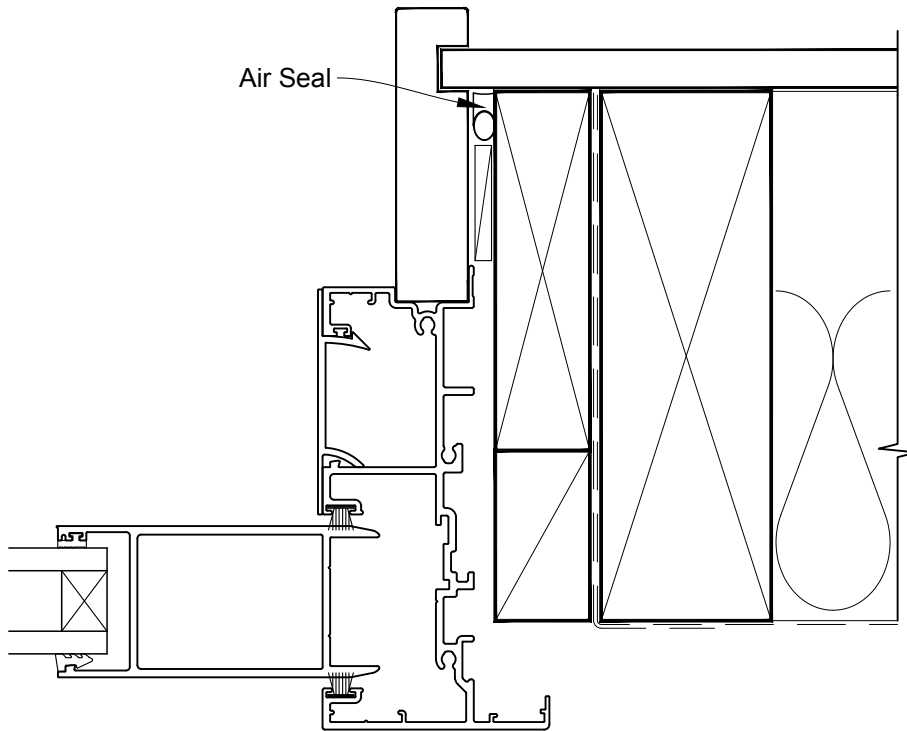

**INSTALLATION DETAIL - METRO SERIES
SLIDING DOOR ON NO CLADDING
CAVITY CONSTRUCTION**

Date: 01.10.16

Scale: 1:2

CAD Ref.: MSSDNC-CH

**INSTALLATION DETAIL - METRO SERIES
SLIDING DOOR ON NO CLADDING
CAVITY CONSTRUCTION**

Date: 01.10.16 Scale: 1:2 CAD Ref.: MSSDNC-CJ

**INSTALLATION DETAIL - METRO SERIES
SLIDING DOOR ON NO CLADDING
CAVITY CONSTRUCTION**

Date: 01.10.16

Scale: 1:2

CAD Ref.: MSSDNC-CS

**INSTALLATION DETAIL - METRO SERIES
SLIDING DOOR ON NO CLADDING
DIRECT FIXED CLADDING**

Date: 01.10.16 Scale: 1:2 CAD Ref.: MSSDNC-DH

**INSTALLATION DETAIL - METRO SERIES
SLIDING DOOR ON NO CLADDING
DIRECT FIXED CLADDING**

Date: 01.10.16 Scale: 1:2 CAD Ref.: MSSDNC-DJ

**INSTALLATION DETAIL - METRO SERIES
SLIDING DOOR ON NO CLADDING
DIRECT FIXED CLADDING**