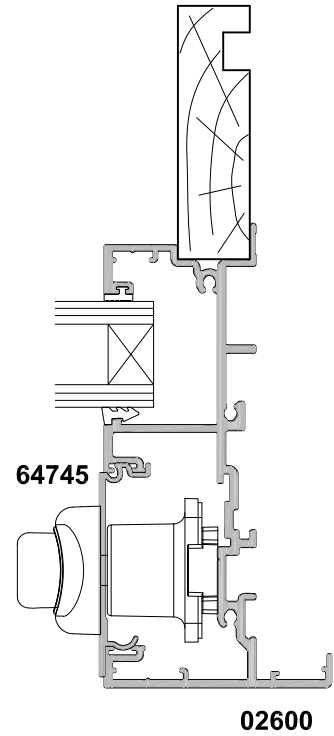

**METRO SERIES  
SLIDING DOOR  
FOUR PANEL FSSF  
CROSS SECTION**

CAD REF. VMSD04-0

DATE  
01.07.16

SCALE  
1:2

**02618**  
Interlocker  
Mullion

**64725**

**02611**

**64745**

**02600**

**SECTION A-A**

**64886**

**02614**  
Four Panel  
Lock Stile

**02613**  
Four Panel  
Keeper Stile