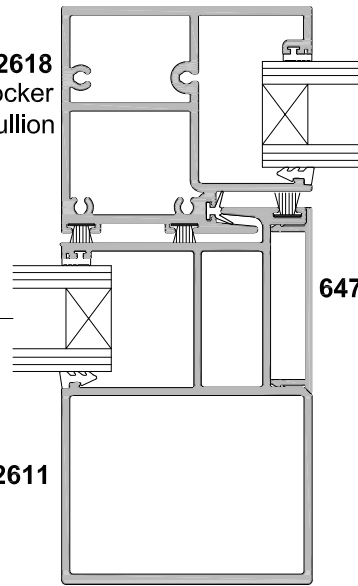

**METRO SERIES  
SLIDING DOOR  
FOUR PANEL FSSF  
CROSS SECTION**

CAD REF. VMSD04-0

DATE  
01.07.16

SCALE  
1:2

**02618**  
Interlocker  
Mullion

**64725**

**02611**

**64745**

**02600**

**SECTION A-A**

**64886**

**02614**  
Four Panel  
Lock Stile

**02613**  
Four Panel  
Keeper Stile