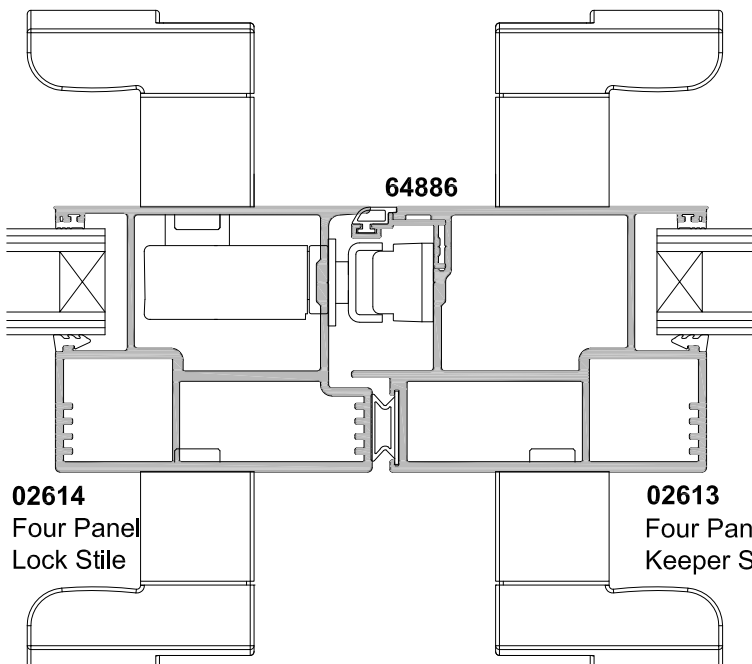

**METRO SERIES  
SLIDING DOOR  
FOUR PANEL FSSF  
CROSS SECTION**

CAD REF. VMSD04-0

DATE  
01.07.16

SCALE  
1:2

**02618**  
Interlocker  
Mullion

**64725**

**02611**

**64745**

**02600**

**SECTION A-A**

**64886**

**02614**  
Four Panel  
Lock Stile

**02613**  
Four Panel  
Keeper Stile