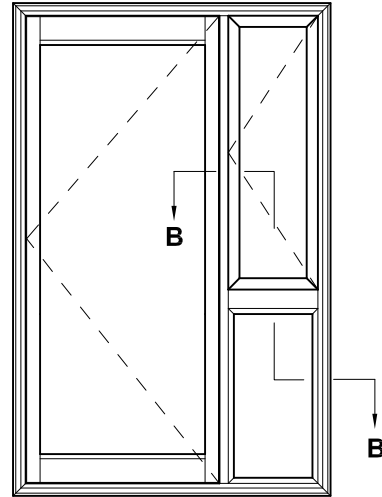

**METRO SERIES
OPEN IN & OPEN OUT
HINGED DOOR COUPLED SIDELIGHT
CROSS SECTION**

CAD REF. VMHD05-0

DATE
01.06.11

SCALE
1:2

**SECTION A-A
OPEN IN DOOR**

**SECTION B-B
OPEN OUT DOOR**