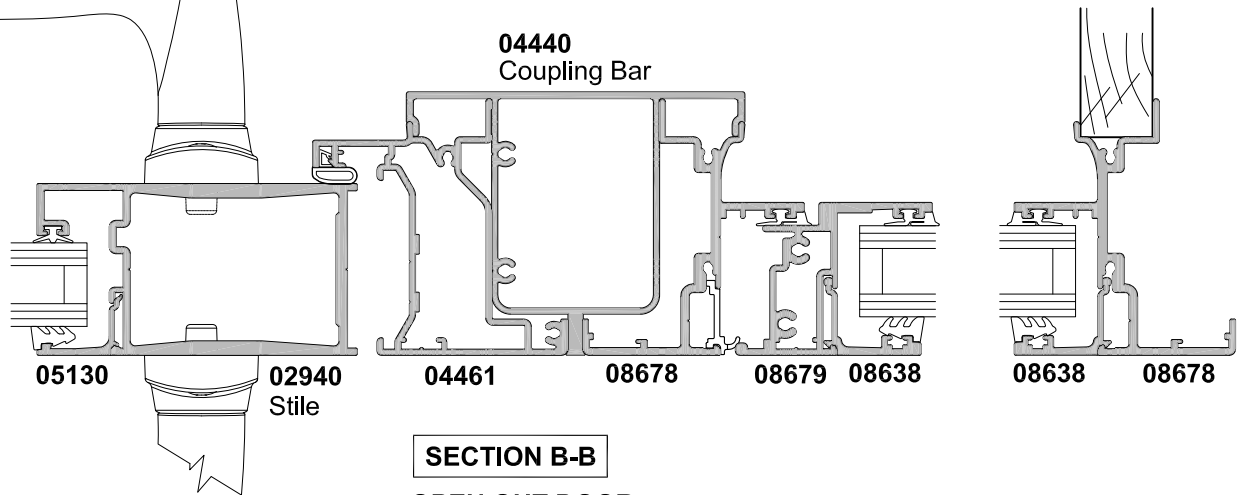

**METRO SERIES
OPEN IN & OPEN OUT
HINGED DOOR COUPLED SIDELIGHT
CROSS SECTION**

CAD REF. VMHD05-0

DATE
01.06.11

SCALE
1:2

**SECTION A-A
OPEN IN DOOR**

**SECTION B-B
OPEN OUT DOOR**