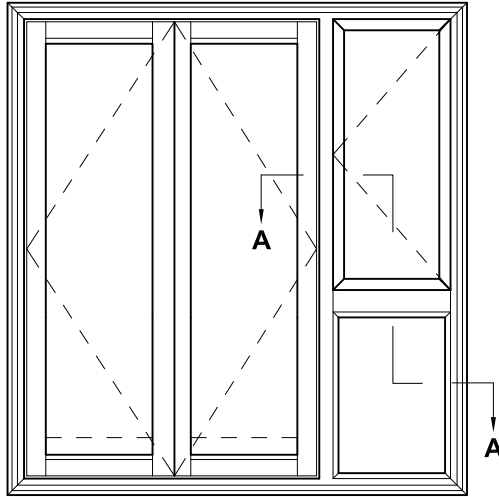

**METRO SERIES
OPEN IN & OPEN OUT
HINGED DOOR COUPLED SIDELIGHT
CROSS SECTION**

CAD REF. VMHD05-0

DATE
01.06.11

SCALE
1:2

**SECTION A-A
OPEN IN DOOR**

**SECTION B-B
OPEN OUT DOOR**