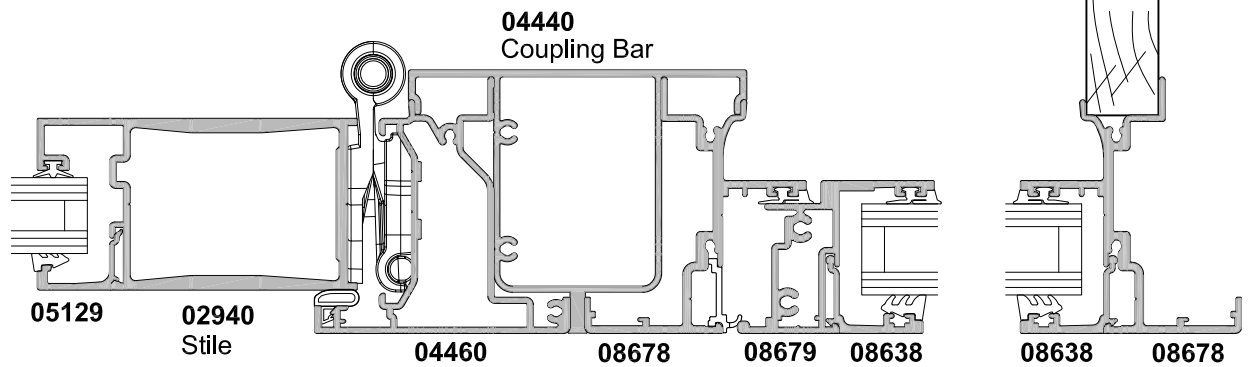

**METRO SERIES
OPEN IN & OPEN OUT
HINGED DOOR COUPLED SIDELIGHT
CROSS SECTION**

CAD REF. VMHD05-0

DATE
01.06.11

SCALE
1:2

**SECTION A-A
OPEN IN DOOR**

**SECTION B-B
OPEN OUT DOOR**