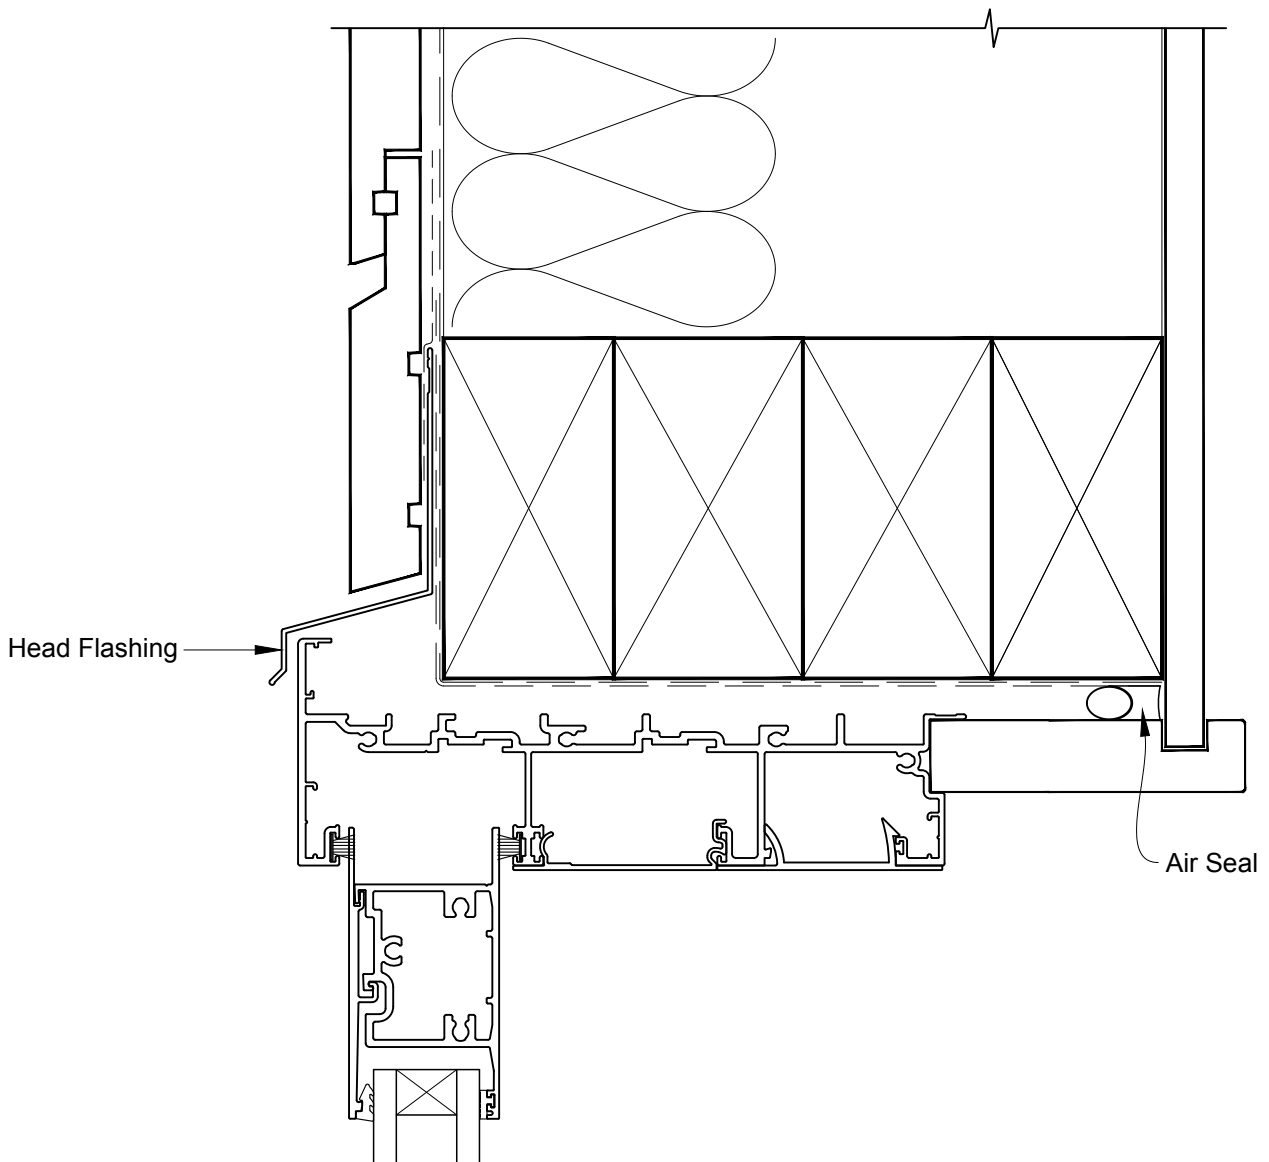

**INSTALLATION DETAIL - METRO SERIES  
MULTISLIDER DOOR ON RUSTICATED WEATHERBOARD  
CAVITY CONSTRUCTION**

Date: 01.10.16

Scale: 1:2

CAD Ref.: MSMDRW-CH

**INSTALLATION DETAIL - METRO SERIES  
MULTISLIDER DOOR ON RUSTICATED WEATHERBOARD  
CAVITY CONSTRUCTION**

Date: 01.10.16

Scale: 1:2

CAD Ref.: MSMDRW-CJ

**INSTALLATION DETAIL - METRO SERIES  
MULTISLIDER DOOR ON RUSTICATED WEATHERBOARD  
CAVITY CONSTRUCTION**

Date: 01.10.16

Scale: 1:2

CAD Ref.: MSMDRW-CS

**INSTALLATION DETAIL - METRO SERIES  
MULTISLIDER DOOR ON RUSTICATED WEATHERBOARD  
DIRECT FIXED CLADDING**

Date: 01.10.16      Scale: 1:2      CAD Ref.: MSMDRW-DH

**INSTALLATION DETAIL - METRO SERIES  
MULTISLIDER DOOR ON RUSTICATED WEATHERBOARD  
DIRECT FIXED CLADDING**

Date: 01.10.16

Scale: 1:2

CAD Ref.: MSMDRW-DJ