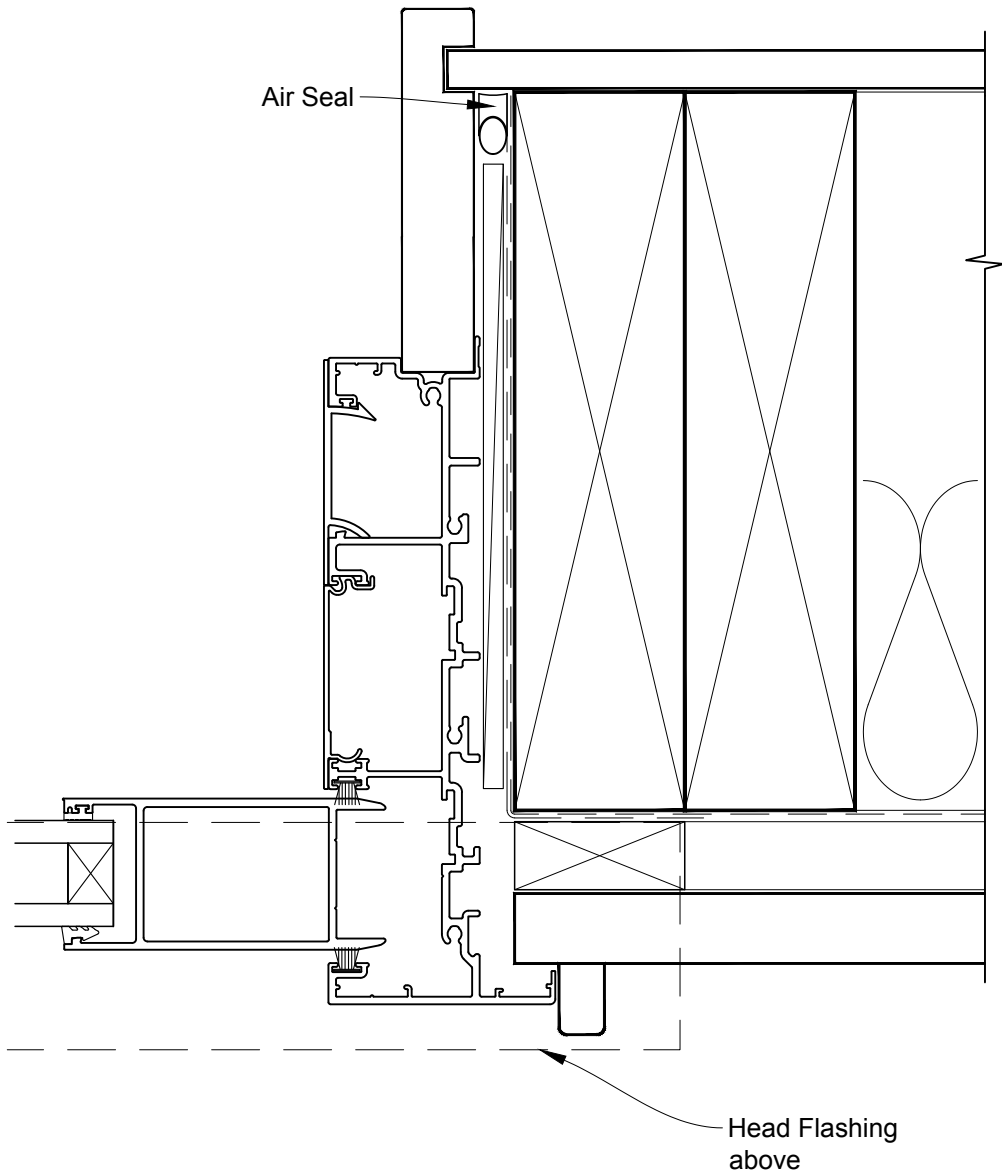

**INSTALLATION DETAIL - METRO SERIES  
MULTISLIDER DOOR ON RUSTICATED WEATHERBOARD  
CAVITY CONSTRUCTION**

Date: 01.10.16

Scale: 1:2

CAD Ref.: MSMDRW-CH

**INSTALLATION DETAIL - METRO SERIES  
MULTISLIDER DOOR ON RUSTICATED WEATHERBOARD  
CAVITY CONSTRUCTION**

Date: 01.10.16

Scale: 1:2

CAD Ref.: MSMDRW-CJ

**INSTALLATION DETAIL - METRO SERIES  
MULTISLIDER DOOR ON RUSTICATED WEATHERBOARD  
CAVITY CONSTRUCTION**

Date: 01.10.16

Scale: 1:2

CAD Ref.: MSMDRW-CS

**INSTALLATION DETAIL - METRO SERIES  
MULTISLIDER DOOR ON RUSTICATED WEATHERBOARD  
DIRECT FIXED CLADDING**

Date: 01.10.16      Scale: 1:2      CAD Ref.: MSMDRW-DH

**INSTALLATION DETAIL - METRO SERIES  
MULTISLIDER DOOR ON RUSTICATED WEATHERBOARD  
DIRECT FIXED CLADDING**

Date: 01.10.16

Scale: 1:2

CAD Ref.: MSMDRW-DJ

**INSTALLATION DETAIL - METRO SERIES  
MULTISLIDER DOOR ON RUSTICATED WEATHERBOARD  
DIRECT FIXED CLADDING**

Date: 01.10.16      Scale: 1:2      CAD Ref.: MSMDRW-DS