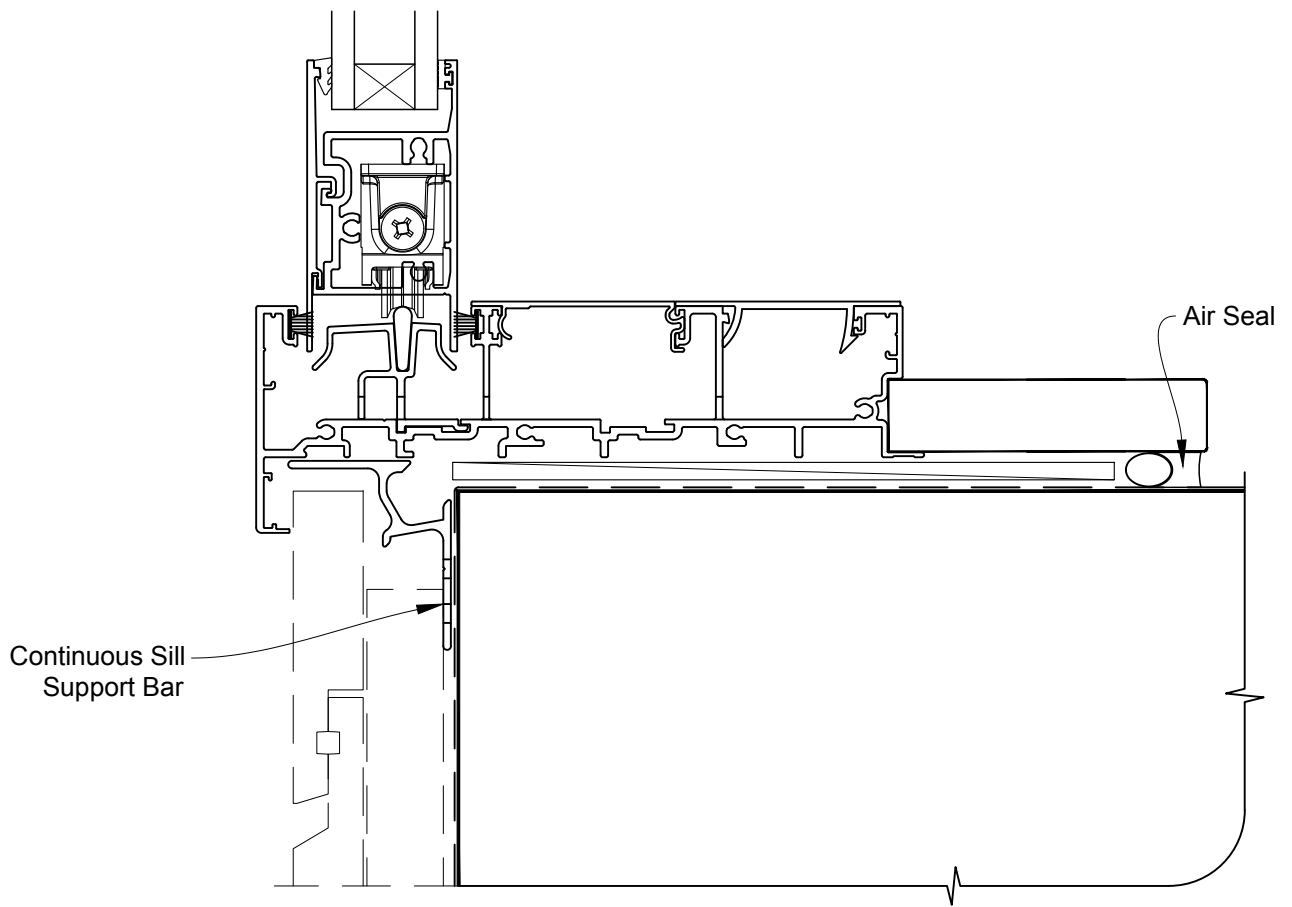

**INSTALLATION DETAIL - METRO SERIES  
MULTISLIDER DOOR ON RUSTICATED WEATHERBOARD  
CAVITY CONSTRUCTION**

Date: 01.10.16

Scale: 1:2

CAD Ref.: MSMDRW-CH

**INSTALLATION DETAIL - METRO SERIES  
MULTISLIDER DOOR ON RUSTICATED WEATHERBOARD  
CAVITY CONSTRUCTION**

Date: 01.10.16

Scale: 1:2

CAD Ref.: MSMDRW-CJ

**INSTALLATION DETAIL - METRO SERIES  
MULTISLIDER DOOR ON RUSTICATED WEATHERBOARD  
CAVITY CONSTRUCTION**

Date: 01.10.16

Scale: 1:2

CAD Ref.: MSMDRW-CS

**INSTALLATION DETAIL - METRO SERIES  
MULTISLIDER DOOR ON RUSTICATED WEATHERBOARD  
DIRECT FIXED CLADDING**

Date: 01.10.16      Scale: 1:2      CAD Ref.: MSMDRW-DH

**INSTALLATION DETAIL - METRO SERIES  
MULTISLIDER DOOR ON RUSTICATED WEATHERBOARD  
DIRECT FIXED CLADDING**

Date: 01.10.16

Scale: 1:2

CAD Ref.: MSMDRW-DJ