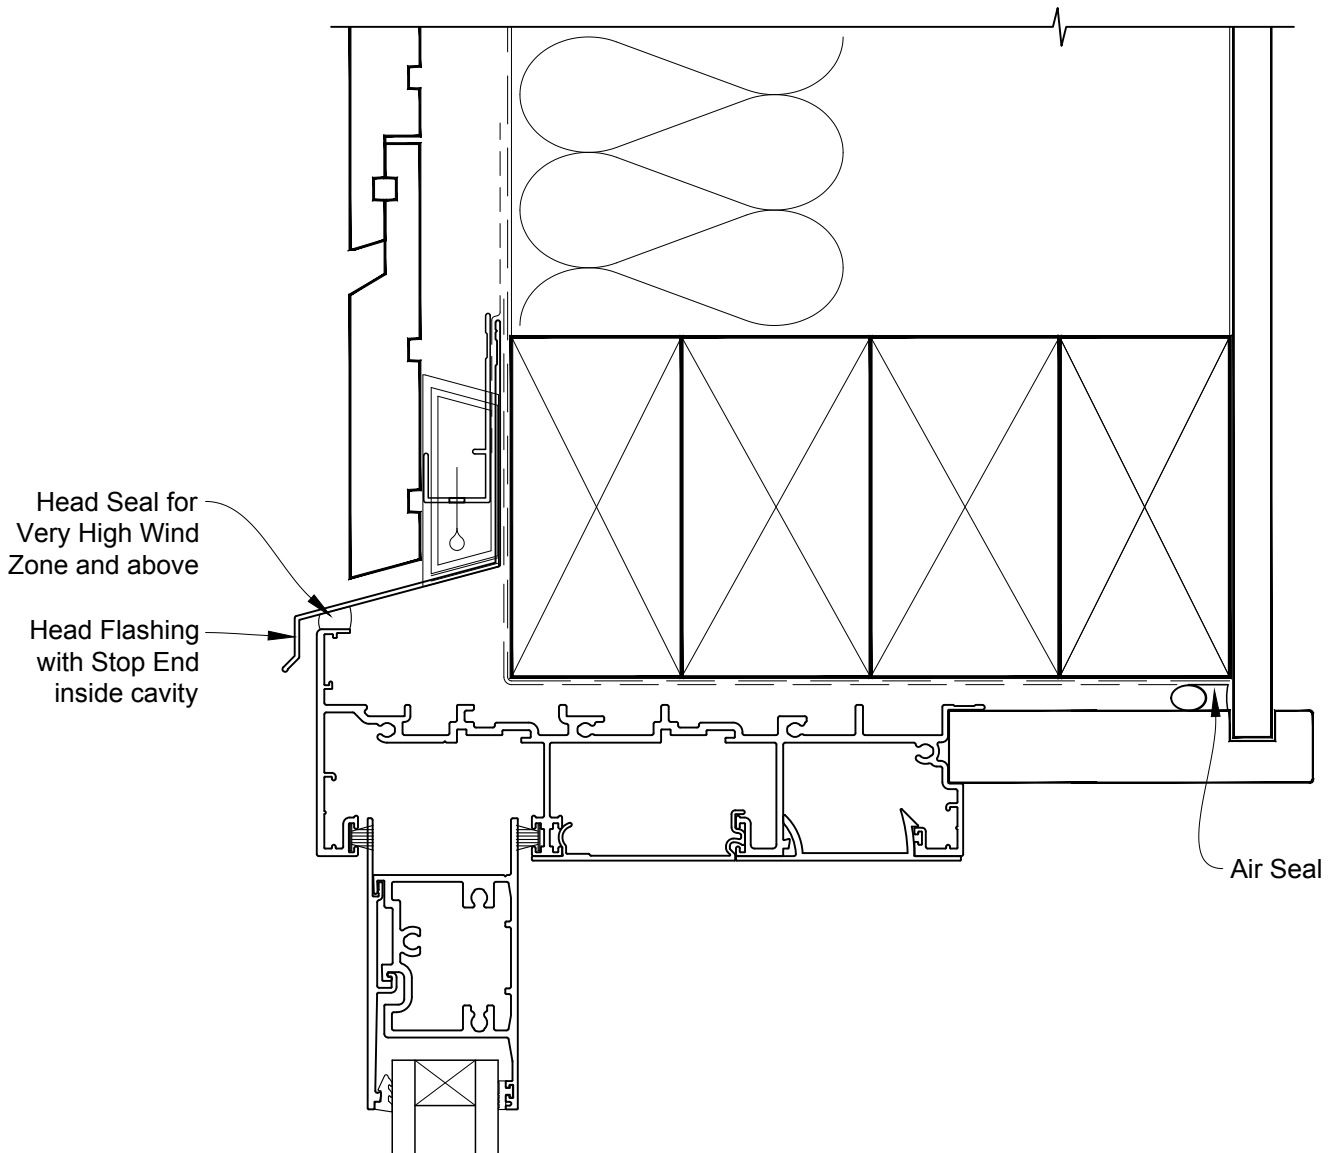

**INSTALLATION DETAIL - METRO SERIES  
MULTISLIDER DOOR ON RUSTICATED WEATHERBOARD  
CAVITY CONSTRUCTION**

Date: 01.10.16

Scale: 1:2

CAD Ref.: MSMDRW-CH

**INSTALLATION DETAIL - METRO SERIES  
MULTISLIDER DOOR ON RUSTICATED WEATHERBOARD  
CAVITY CONSTRUCTION**

Date: 01.10.16

Scale: 1:2

CAD Ref.: MSMDRW-CJ

**INSTALLATION DETAIL - METRO SERIES  
MULTISLIDER DOOR ON RUSTICATED WEATHERBOARD  
CAVITY CONSTRUCTION**

Date: 01.10.16

Scale: 1:2

CAD Ref.: MSMDRW-CS

**INSTALLATION DETAIL - METRO SERIES  
MULTISLIDER DOOR ON RUSTICATED WEATHERBOARD  
DIRECT FIXED CLADDING**

Date: 01.10.16      Scale: 1:2      CAD Ref.: MSMDRW-DH

**INSTALLATION DETAIL - METRO SERIES  
MULTISLIDER DOOR ON RUSTICATED WEATHERBOARD  
DIRECT FIXED CLADDING**

Date: 01.10.16

Scale: 1:2

CAD Ref.: MSMDRW-DJ

**INSTALLATION DETAIL - METRO SERIES  
MULTISLIDER DOOR ON RUSTICATED WEATHERBOARD  
DIRECT FIXED CLADDING**

Date: 01.10.16      Scale: 1:2      CAD Ref.: MSMDRW-DS