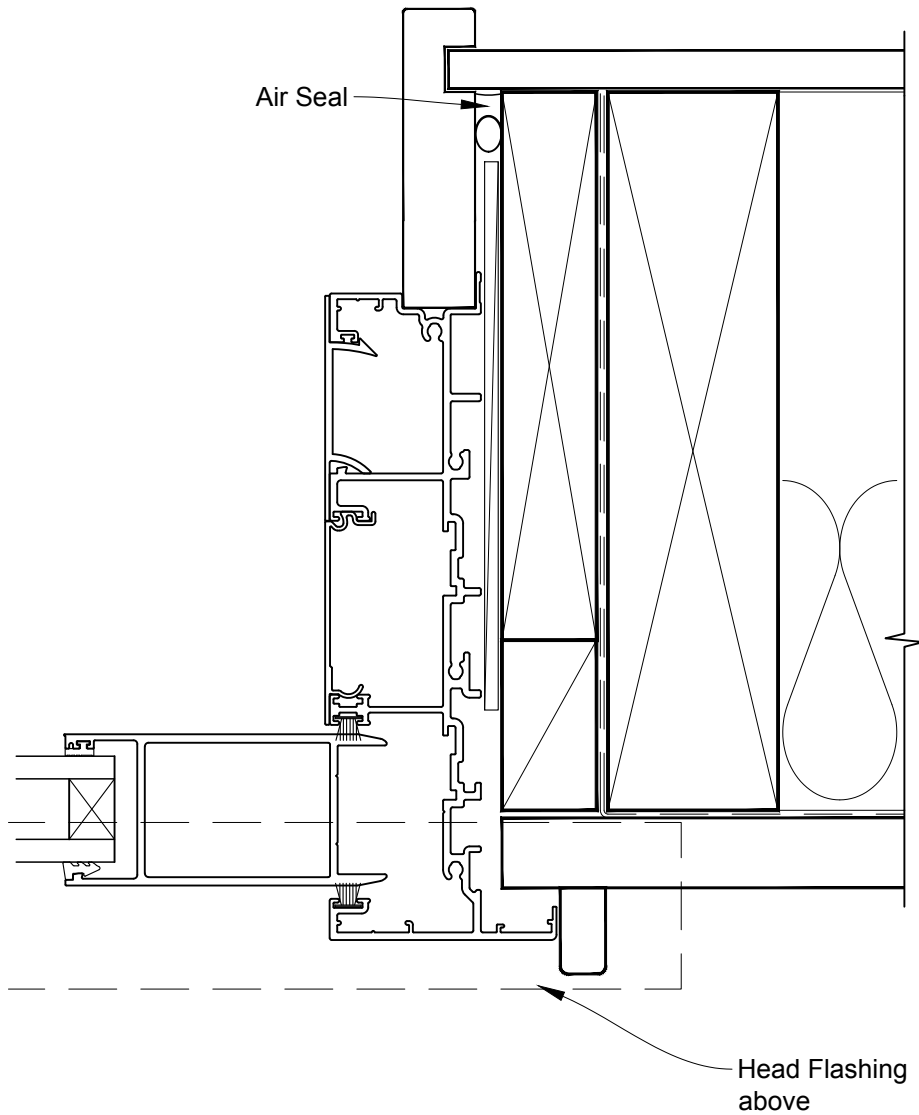

**INSTALLATION DETAIL - METRO SERIES  
MULTISLIDER DOOR ON RUSTICATED WEATHERBOARD  
CAVITY CONSTRUCTION**

Date: 01.10.16

Scale: 1:2

CAD Ref.: MSMDRW-CH

**INSTALLATION DETAIL - METRO SERIES  
MULTISLIDER DOOR ON RUSTICATED WEATHERBOARD  
CAVITY CONSTRUCTION**

Date: 01.10.16

Scale: 1:2

CAD Ref.: MSMDRW-CJ

**INSTALLATION DETAIL - METRO SERIES  
MULTISLIDER DOOR ON RUSTICATED WEATHERBOARD  
CAVITY CONSTRUCTION**

Date: 01.10.16

Scale: 1:2

CAD Ref.: MSMDRW-CS

**INSTALLATION DETAIL - METRO SERIES  
MULTISLIDER DOOR ON RUSTICATED WEATHERBOARD  
DIRECT FIXED CLADDING**

Date: 01.10.16      Scale: 1:2      CAD Ref.: MSMDRW-DH

**INSTALLATION DETAIL - METRO SERIES  
MULTISLIDER DOOR ON RUSTICATED WEATHERBOARD  
DIRECT FIXED CLADDING**

Date: 01.10.16

Scale: 1:2

CAD Ref.: MSMDRW-DJ

**INSTALLATION DETAIL - METRO SERIES  
MULTISLIDER DOOR ON RUSTICATED WEATHERBOARD  
DIRECT FIXED CLADDING**

Date: 01.10.16      Scale: 1:2      CAD Ref.: MSMDRW-DS