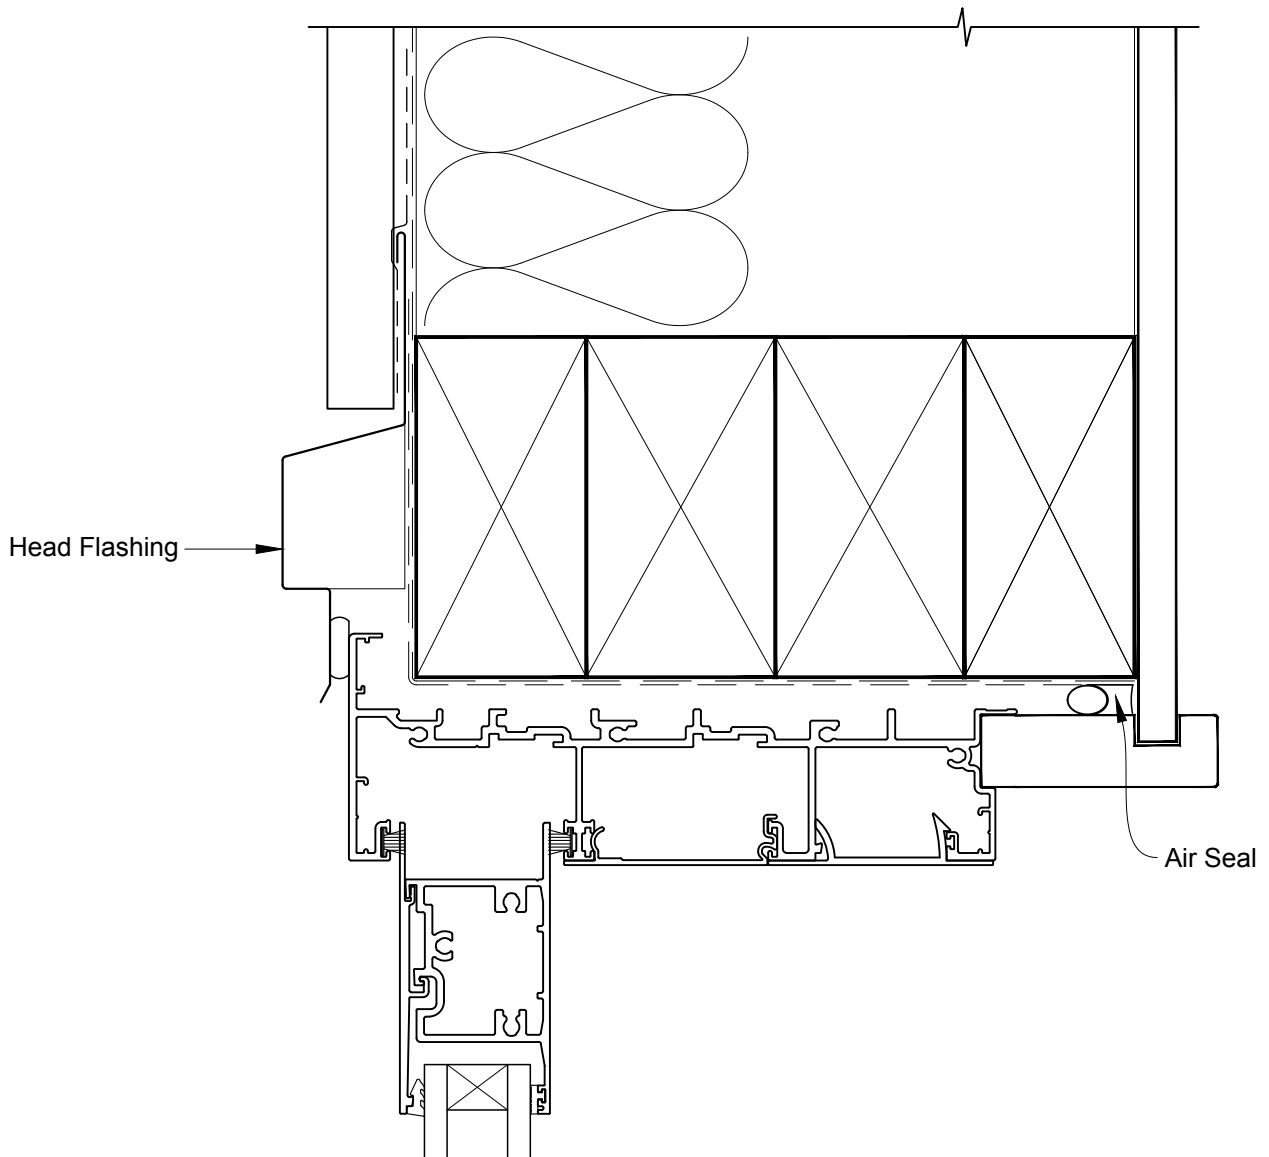

**INSTALLATION DETAIL - METRO SERIES  
MULTISLIDER DOOR ON PROFILE METAL  
CAVITY CONSTRUCTION**

Date: 01.10.16

Scale: 1:2

CAD Ref.: MSMDPM-CH

**INSTALLATION DETAIL - METRO SERIES  
MULTISLIDER DOOR ON PROFILE METAL  
CAVITY CONSTRUCTION**

Date: 01.10.16

Scale: 1:2

CAD Ref.: MSMDPM-CJ

**INSTALLATION DETAIL - METRO SERIES  
MULTISLIDER DOOR ON PROFILE METAL  
CAVITY CONSTRUCTION**

Date: 01.10.16

Scale: 1:2

CAD Ref.: MSMDPM-CS

**INSTALLATION DETAIL - METRO SERIES  
MULTISLIDER DOOR ON PROFILE METAL  
DIRECT FIXED CLADDING**

Date: 01.10.16      Scale: 1:2      CAD Ref.: MSMDPM-DH

**INSTALLATION DETAIL - METRO SERIES  
MULTISLIDER DOOR ON PROFILE METAL  
DIRECT FIXED CLADDING**

Date: 01.10.16

Scale: 1:2

CAD Ref.: MSMDPM-DJ

**INSTALLATION DETAIL - METRO SERIES  
MULTISLIDER DOOR ON PROFILE METAL  
DIRECT FIXED CLADDING**