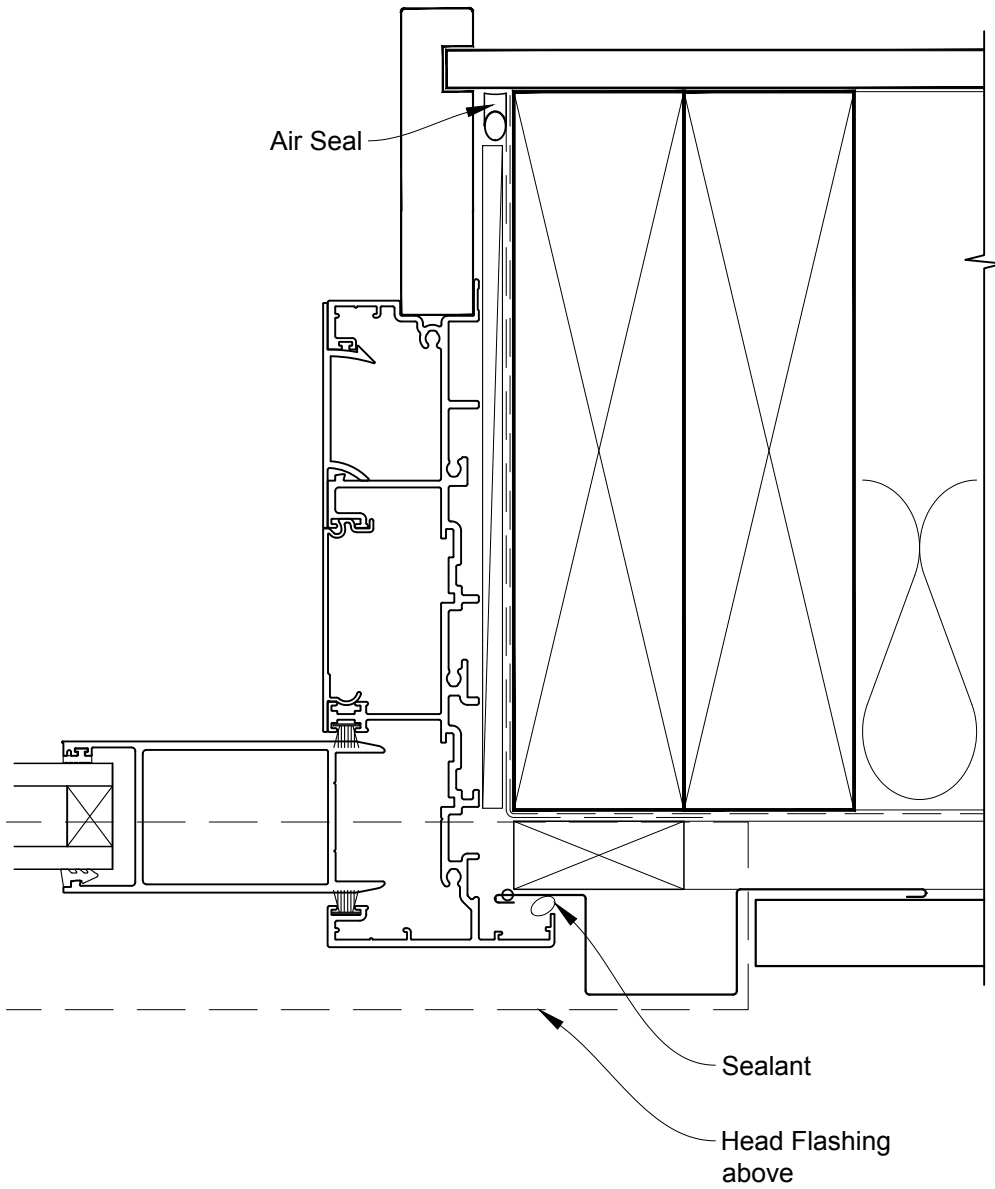

**INSTALLATION DETAIL - METRO SERIES  
MULTISLIDER DOOR ON PROFILE METAL  
CAVITY CONSTRUCTION**

Date: 01.10.16

Scale: 1:2

CAD Ref.: MSMDPM-CH

**INSTALLATION DETAIL - METRO SERIES  
MULTISLIDER DOOR ON PROFILE METAL  
CAVITY CONSTRUCTION**

Date: 01.10.16

Scale: 1:2

CAD Ref.: MSMDPM-CJ

**INSTALLATION DETAIL - METRO SERIES  
MULTISLIDER DOOR ON PROFILE METAL  
CAVITY CONSTRUCTION**

Date: 01.10.16

Scale: 1:2

CAD Ref.: MSMDPM-CS

**INSTALLATION DETAIL - METRO SERIES  
MULTISLIDER DOOR ON PROFILE METAL  
DIRECT FIXED CLADDING**

Date: 01.10.16      Scale: 1:2      CAD Ref.: MSMDPM-DH

**INSTALLATION DETAIL - METRO SERIES  
MULTISLIDER DOOR ON PROFILE METAL  
DIRECT FIXED CLADDING**

Date: 01.10.16

Scale: 1:2

CAD Ref.: MSMDPM-DJ

**INSTALLATION DETAIL - METRO SERIES  
MULTISLIDER DOOR ON PROFILE METAL  
DIRECT FIXED CLADDING**