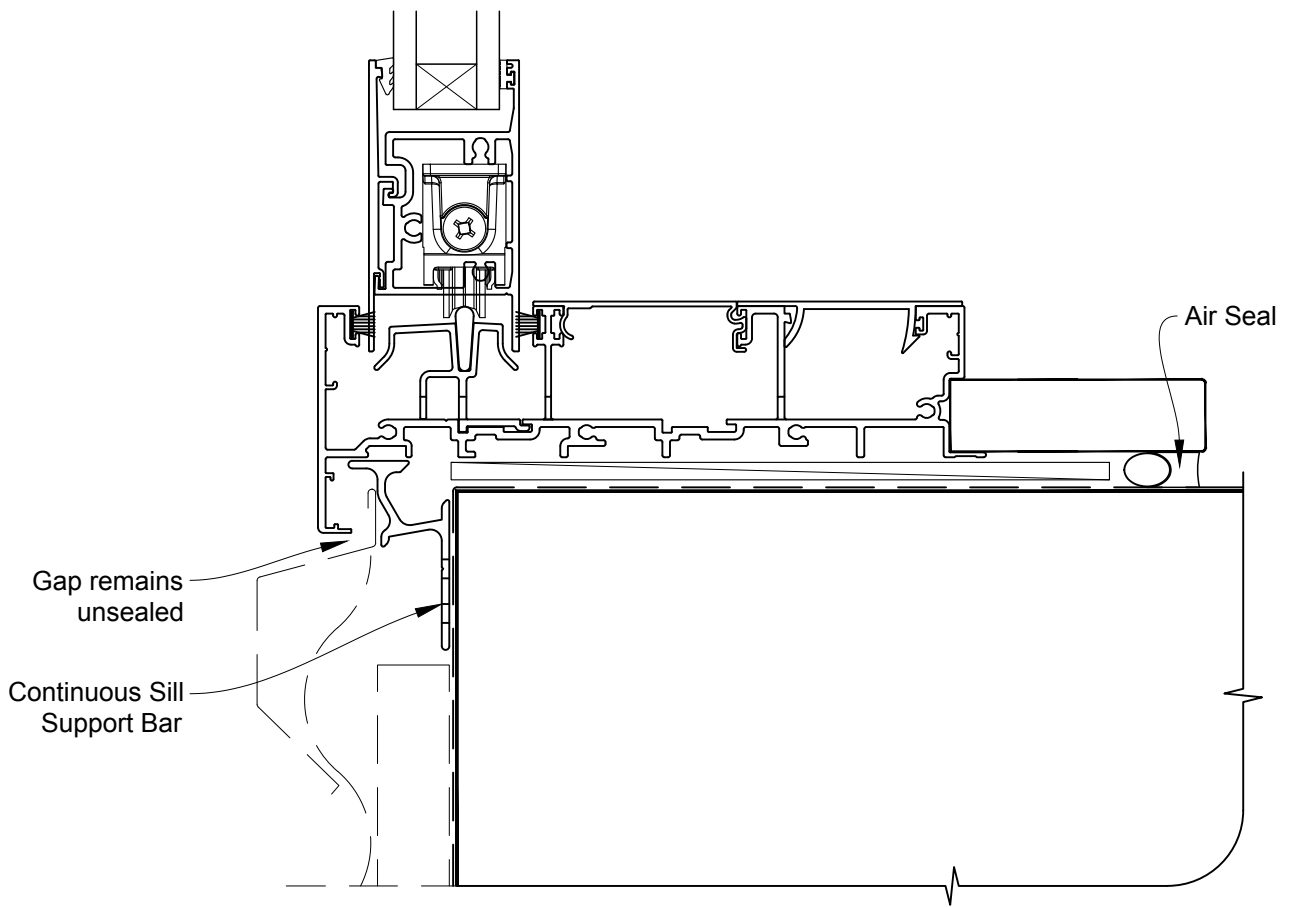

**INSTALLATION DETAIL - METRO SERIES  
MULTISLIDER DOOR ON PROFILE METAL  
CAVITY CONSTRUCTION**

Date: 01.10.16

Scale: 1:2

CAD Ref.: MSMDPM-CH

**INSTALLATION DETAIL - METRO SERIES  
MULTISLIDER DOOR ON PROFILE METAL  
CAVITY CONSTRUCTION**

Date: 01.10.16

Scale: 1:2

CAD Ref.: MSMDPM-CJ

**INSTALLATION DETAIL - METRO SERIES  
MULTISLIDER DOOR ON PROFILE METAL  
CAVITY CONSTRUCTION**

Date: 01.10.16

Scale: 1:2

CAD Ref.: MSMDPM-CS

**INSTALLATION DETAIL - METRO SERIES  
MULTISLIDER DOOR ON PROFILE METAL  
DIRECT FIXED CLADDING**

Date: 01.10.16      Scale: 1:2      CAD Ref.: MSMDPM-DH

**INSTALLATION DETAIL - METRO SERIES  
MULTISLIDER DOOR ON PROFILE METAL  
DIRECT FIXED CLADDING**

Date: 01.10.16

Scale: 1:2

CAD Ref.: MSMDPM-DJ

**INSTALLATION DETAIL - METRO SERIES  
MULTISLIDER DOOR ON PROFILE METAL  
DIRECT FIXED CLADDING**