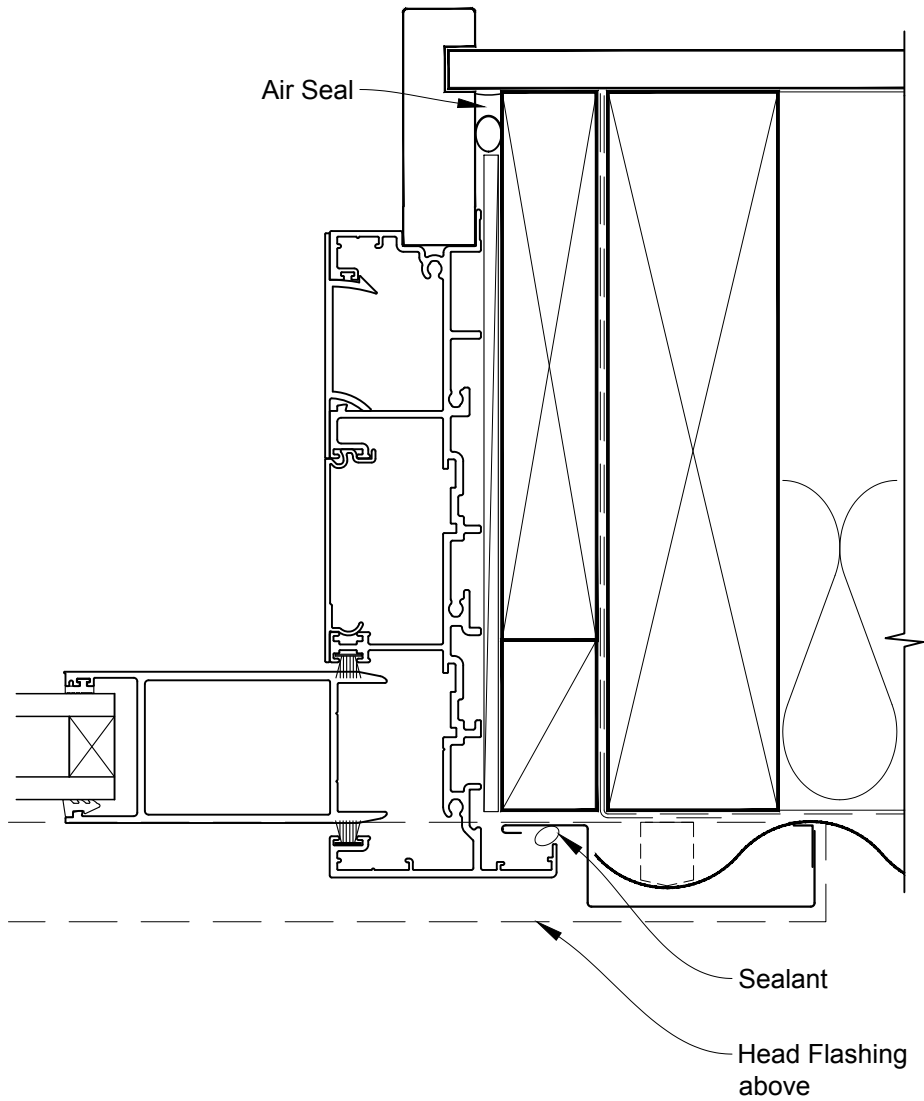

**INSTALLATION DETAIL - METRO SERIES  
MULTISLIDER DOOR ON PROFILE METAL  
CAVITY CONSTRUCTION**

Date: 01.10.16

Scale: 1:2

CAD Ref.: MSMDPM-CH

**INSTALLATION DETAIL - METRO SERIES  
MULTISLIDER DOOR ON PROFILE METAL  
CAVITY CONSTRUCTION**

Date: 01.10.16

Scale: 1:2

CAD Ref.: MSMDPM-CJ

**INSTALLATION DETAIL - METRO SERIES  
MULTISLIDER DOOR ON PROFILE METAL  
CAVITY CONSTRUCTION**

Date: 01.10.16

Scale: 1:2

CAD Ref.: MSMDPM-CS

**INSTALLATION DETAIL - METRO SERIES  
MULTISLIDER DOOR ON PROFILE METAL  
DIRECT FIXED CLADDING**

Date: 01.10.16      Scale: 1:2      CAD Ref.: MSMDPM-DH

**INSTALLATION DETAIL - METRO SERIES  
MULTISLIDER DOOR ON PROFILE METAL  
DIRECT FIXED CLADDING**

Date: 01.10.16

Scale: 1:2

CAD Ref.: MSMDPM-DJ

**INSTALLATION DETAIL - METRO SERIES  
MULTISLIDER DOOR ON PROFILE METAL  
DIRECT FIXED CLADDING**