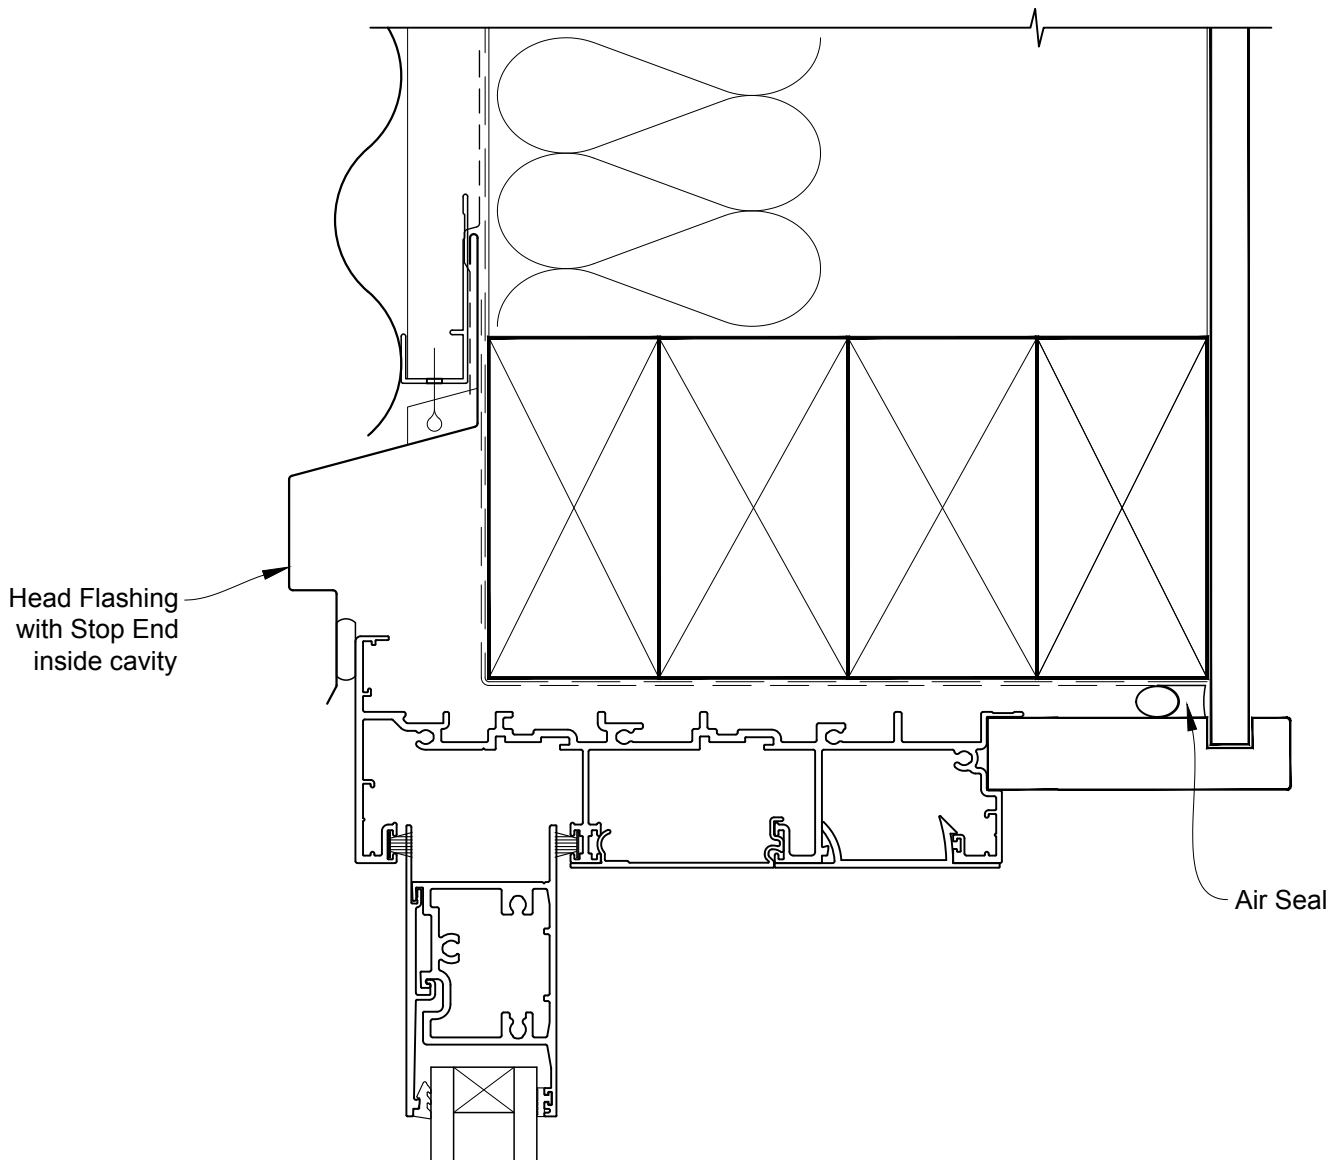

**INSTALLATION DETAIL - METRO SERIES  
MULTISLIDER DOOR ON PROFILE METAL  
CAVITY CONSTRUCTION**

Date: 01.10.16

Scale: 1:2

CAD Ref.: MSMDPM-CH

**INSTALLATION DETAIL - METRO SERIES  
MULTISLIDER DOOR ON PROFILE METAL  
CAVITY CONSTRUCTION**

Date: 01.10.16

Scale: 1:2

CAD Ref.: MSMDPM-CJ

**INSTALLATION DETAIL - METRO SERIES  
MULTISLIDER DOOR ON PROFILE METAL  
CAVITY CONSTRUCTION**

Date: 01.10.16

Scale: 1:2

CAD Ref.: MSMDPM-CS

**INSTALLATION DETAIL - METRO SERIES  
MULTISLIDER DOOR ON PROFILE METAL  
DIRECT FIXED CLADDING**

Date: 01.10.16      Scale: 1:2      CAD Ref.: MSMDPM-DH

**INSTALLATION DETAIL - METRO SERIES  
MULTISLIDER DOOR ON PROFILE METAL  
DIRECT FIXED CLADDING**

Date: 01.10.16

Scale: 1:2

CAD Ref.: MSMDPM-DJ

**INSTALLATION DETAIL - METRO SERIES  
MULTISLIDER DOOR ON PROFILE METAL  
DIRECT FIXED CLADDING**

Date: 01.10.16

Scale: 1:2

CAD Ref.: MSMDPM-DS