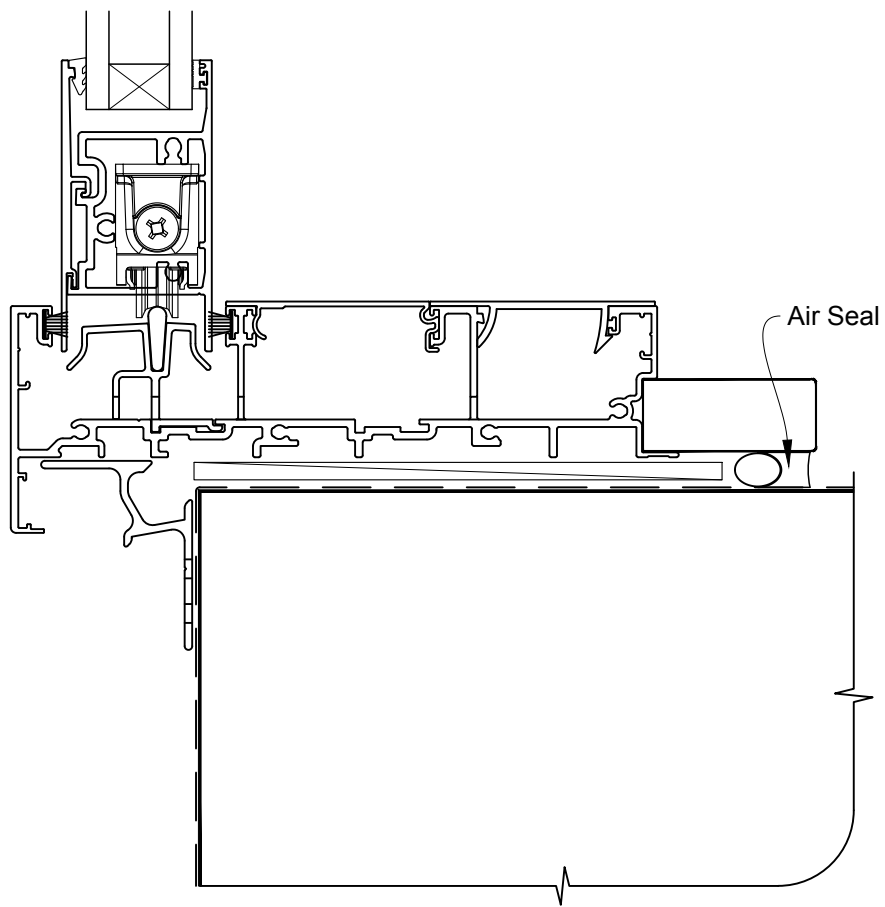

**INSTALLATION DETAIL - METRO SERIES  
MULTISLIDER DOOR ON NO CLADDING  
CAVITY CONSTRUCTION**

Date: 01.10.16

Scale: 1:2

CAD Ref.: MSMDNC-CH

**INSTALLATION DETAIL - METRO SERIES  
MULTISLIDER DOOR ON NO CLADDING  
CAVITY CONSTRUCTION**

Date: 01.10.16

Scale: 1:2

CAD Ref.: MSMDNC-CJ

**INSTALLATION DETAIL - METRO SERIES  
MULTISLIDER DOOR ON NO CLADDING  
CAVITY CONSTRUCTION**

Date: 01.10.16

Scale: 1:2

CAD Ref.: MSMDNC-CS

**INSTALLATION DETAIL - METRO SERIES  
MULTISLIDER DOOR ON NO CLADDING  
DIRECT FIXED CLADDING**

Date: 01.10.16

Scale: 1:2

CAD Ref.: MSMDNC-DH

**INSTALLATION DETAIL - METRO SERIES  
MULTISLIDER DOOR ON NO CLADDING  
DIRECT FIXED CLADDING**

Date: 01.10.16

Scale: 1:2

CAD Ref.: MSMDNC-DJ

**INSTALLATION DETAIL - METRO SERIES  
MULTISLIDER DOOR ON NO CLADDING  
DIRECT FIXED CLADDING**

Date: 01.10.16

Scale: 1:2

CAD Ref.: MSMDNC-DS