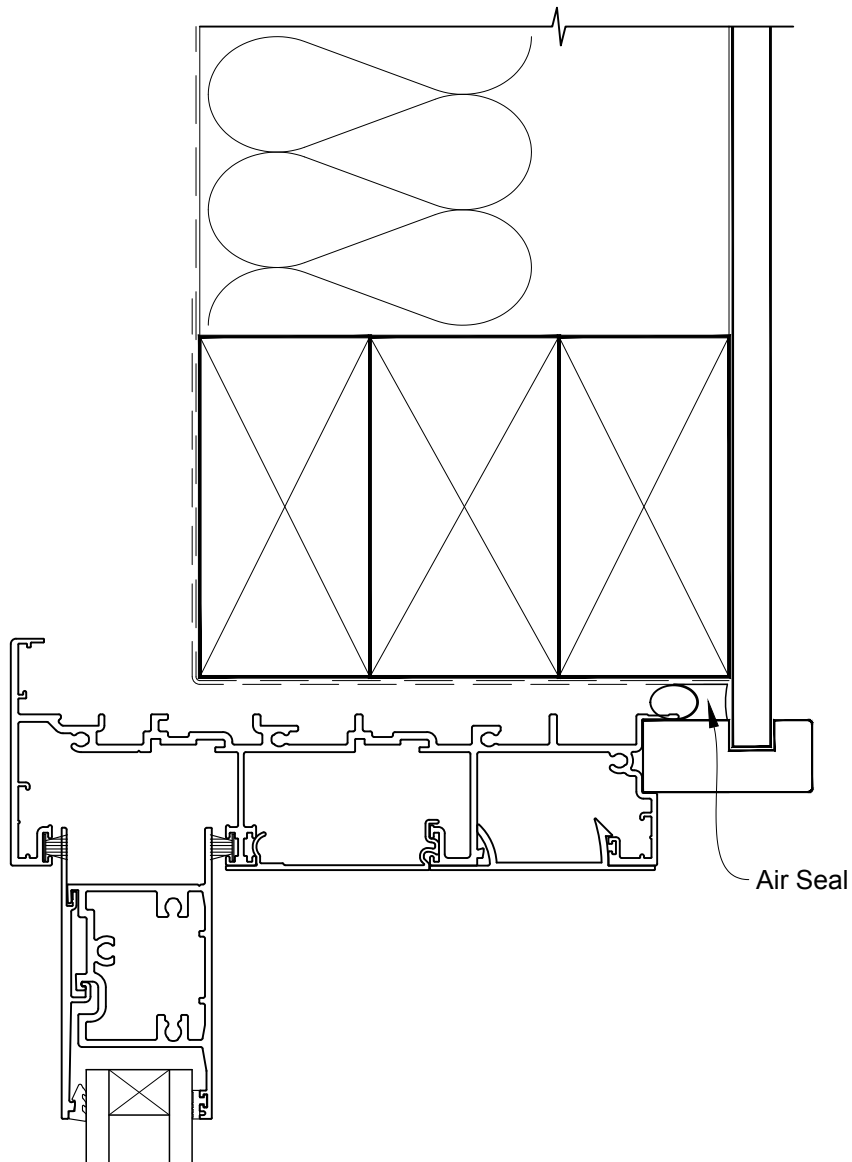

**INSTALLATION DETAIL - METRO SERIES  
MULTISLIDER DOOR ON NO CLADDING  
CAVITY CONSTRUCTION**

Date: 01.10.16

Scale: 1:2

CAD Ref.: MSMDNC-CH

**INSTALLATION DETAIL - METRO SERIES  
MULTISLIDER DOOR ON NO CLADDING  
CAVITY CONSTRUCTION**

Date: 01.10.16

Scale: 1:2

CAD Ref.: MSMDNC-CJ

**INSTALLATION DETAIL - METRO SERIES  
MULTISLIDER DOOR ON NO CLADDING  
CAVITY CONSTRUCTION**

Date: 01.10.16

Scale: 1:2

CAD Ref.: MSMDNC-CS

**INSTALLATION DETAIL - METRO SERIES  
MULTISLIDER DOOR ON NO CLADDING  
DIRECT FIXED CLADDING**

Date: 01.10.16

Scale: 1:2

CAD Ref.: MSMDNC-DH

**INSTALLATION DETAIL - METRO SERIES  
MULTISLIDER DOOR ON NO CLADDING  
DIRECT FIXED CLADDING**

Date: 01.10.16

Scale: 1:2

CAD Ref.: MSMDNC-DJ

**INSTALLATION DETAIL - METRO SERIES  
MULTISLIDER DOOR ON NO CLADDING  
DIRECT FIXED CLADDING**

Date: 01.10.16

Scale: 1:2

CAD Ref.: MSMDNC-DS