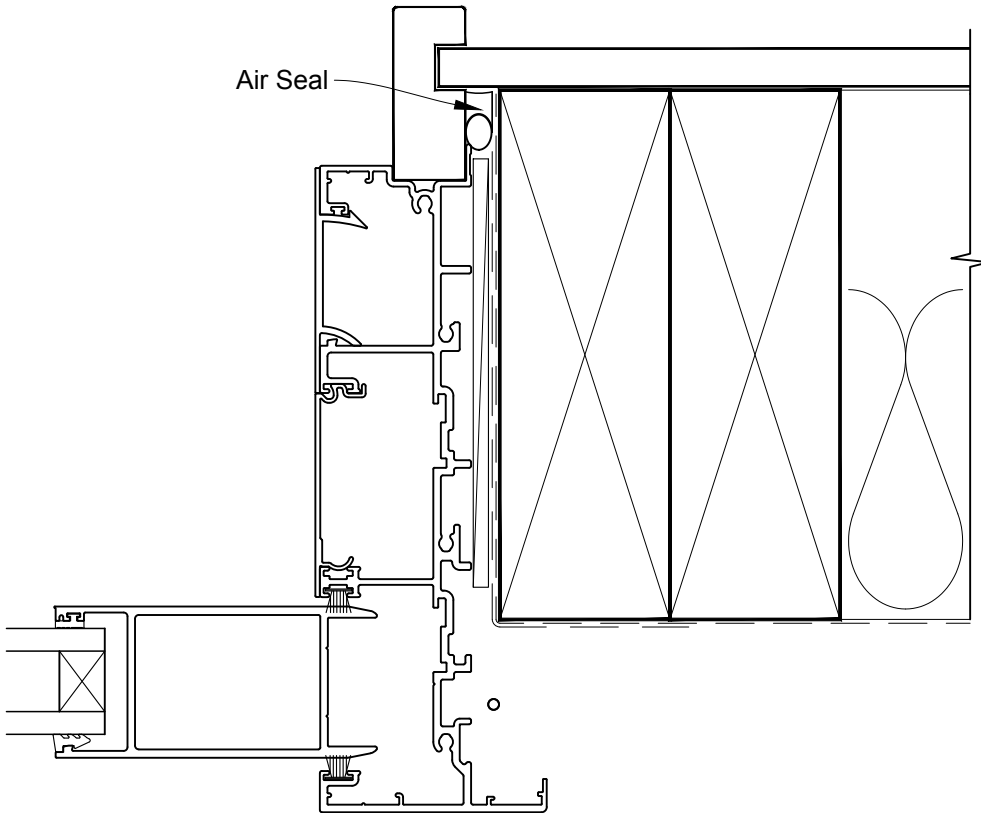

**INSTALLATION DETAIL - METRO SERIES  
MULTISLIDER DOOR ON NO CLADDING  
CAVITY CONSTRUCTION**

Date: 01.10.16

Scale: 1:2

CAD Ref.: MSMDNC-CH

**INSTALLATION DETAIL - METRO SERIES  
MULTISLIDER DOOR ON NO CLADDING  
CAVITY CONSTRUCTION**

Date: 01.10.16

Scale: 1:2

CAD Ref.: MSMDNC-CJ

**INSTALLATION DETAIL - METRO SERIES  
MULTISLIDER DOOR ON NO CLADDING  
CAVITY CONSTRUCTION**

Date: 01.10.16

Scale: 1:2

CAD Ref.: MSMDNC-CS

**INSTALLATION DETAIL - METRO SERIES  
MULTISLIDER DOOR ON NO CLADDING  
DIRECT FIXED CLADDING**

Date: 01.10.16

Scale: 1:2

CAD Ref.: MSMDNC-DH

**INSTALLATION DETAIL - METRO SERIES  
MULTISLIDER DOOR ON NO CLADDING  
DIRECT FIXED CLADDING**

Date: 01.10.16

Scale: 1:2

CAD Ref.: MSMDNC-DJ

**INSTALLATION DETAIL - METRO SERIES  
MULTISLIDER DOOR ON NO CLADDING  
DIRECT FIXED CLADDING**