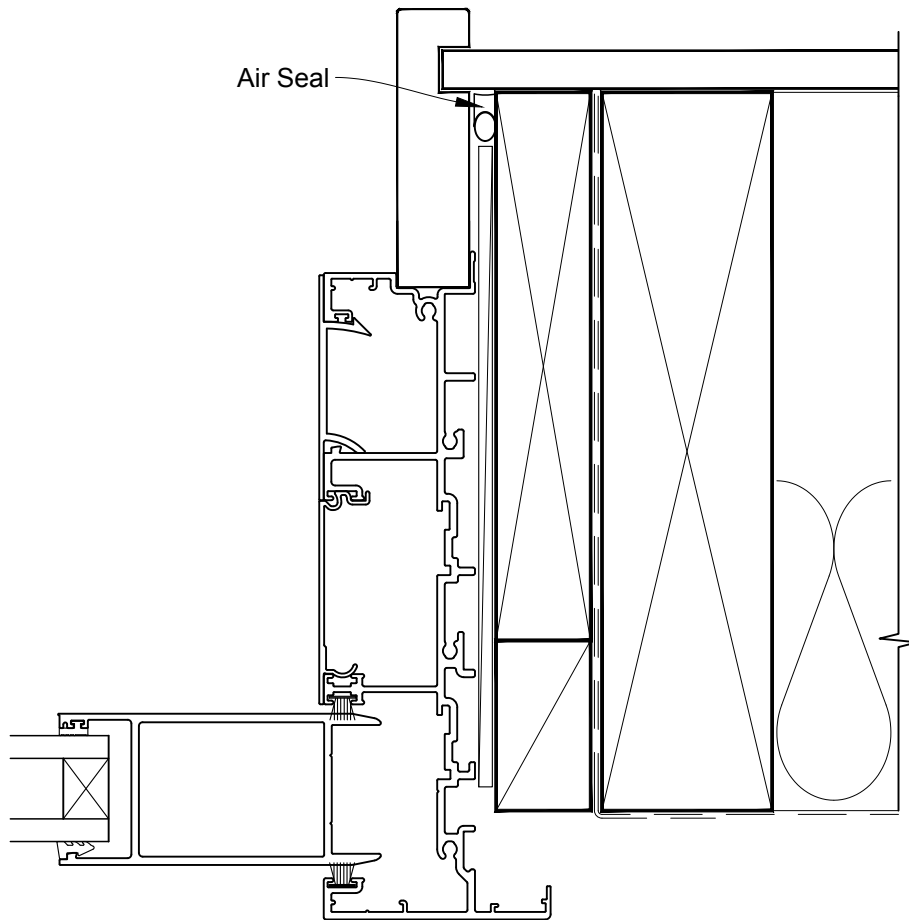

**INSTALLATION DETAIL - METRO SERIES  
MULTISLIDER DOOR ON NO CLADDING  
CAVITY CONSTRUCTION**

Date: 01.10.16

Scale: 1:2

CAD Ref.: MSMDNC-CH

**INSTALLATION DETAIL - METRO SERIES  
MULTISLIDER DOOR ON NO CLADDING  
CAVITY CONSTRUCTION**

Date: 01.10.16

Scale: 1:2

CAD Ref.: MSMDNC-CJ

**INSTALLATION DETAIL - METRO SERIES  
MULTISLIDER DOOR ON NO CLADDING  
CAVITY CONSTRUCTION**

Date: 01.10.16

Scale: 1:2

CAD Ref.: MSMDNC-CS

**INSTALLATION DETAIL - METRO SERIES  
MULTISLIDER DOOR ON NO CLADDING  
DIRECT FIXED CLADDING**

Date: 01.10.16

Scale: 1:2

CAD Ref.: MSMDNC-DH

**INSTALLATION DETAIL - METRO SERIES  
MULTISLIDER DOOR ON NO CLADDING  
DIRECT FIXED CLADDING**

Date: 01.10.16

Scale: 1:2

CAD Ref.: MSMDNC-DJ

**INSTALLATION DETAIL - METRO SERIES  
MULTISLIDER DOOR ON NO CLADDING  
DIRECT FIXED CLADDING**

Date: 01.10.16

Scale: 1:2

CAD Ref.: MSMDNC-DS