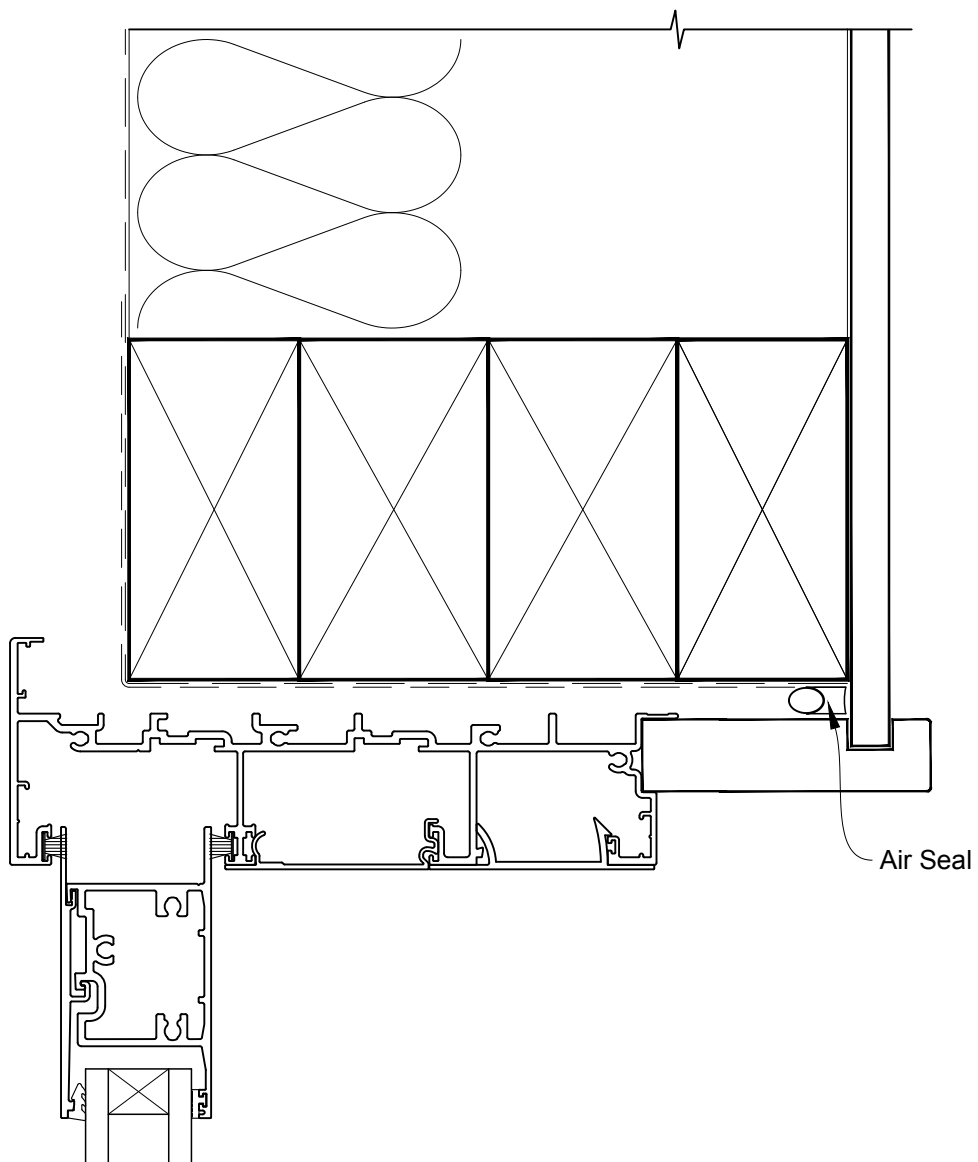

**INSTALLATION DETAIL - METRO SERIES  
MULTISLIDER DOOR ON NO CLADDING  
CAVITY CONSTRUCTION**

Date: 01.10.16

Scale: 1:2

CAD Ref.: MSMDNC-CH

**INSTALLATION DETAIL - METRO SERIES  
MULTISLIDER DOOR ON NO CLADDING  
CAVITY CONSTRUCTION**

Date: 01.10.16

Scale: 1:2

CAD Ref.: MSMDNC-CJ

**INSTALLATION DETAIL - METRO SERIES  
MULTISLIDER DOOR ON NO CLADDING  
CAVITY CONSTRUCTION**

Date: 01.10.16

Scale: 1:2

CAD Ref.: MSMDNC-CS

**INSTALLATION DETAIL - METRO SERIES  
MULTISLIDER DOOR ON NO CLADDING  
DIRECT FIXED CLADDING**

Date: 01.10.16

Scale: 1:2

CAD Ref.: MSMDNC-DH

**INSTALLATION DETAIL - METRO SERIES  
MULTISLIDER DOOR ON NO CLADDING  
DIRECT FIXED CLADDING**

Date: 01.10.16

Scale: 1:2

CAD Ref.: MSMDNC-DJ

**INSTALLATION DETAIL - METRO SERIES  
MULTISLIDER DOOR ON NO CLADDING  
DIRECT FIXED CLADDING**

Date: 01.10.16

Scale: 1:2

CAD Ref.: MSMDNC-DS