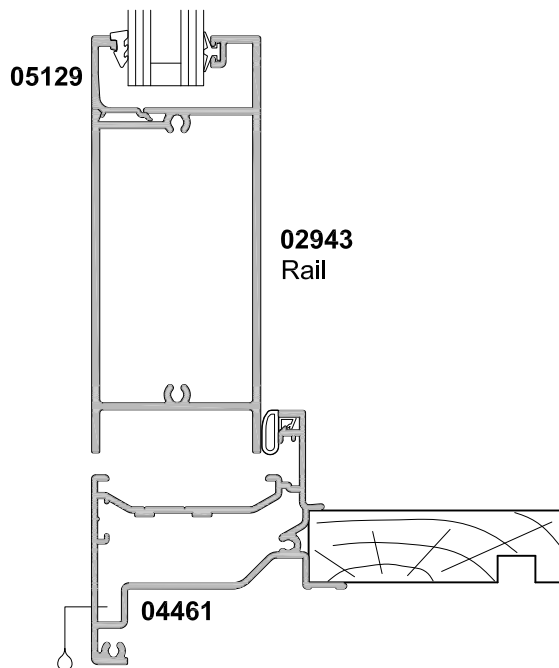

**METRO SERIES
HINGED DOOR, OPEN OUT
CROSS SECTION**

CAD REF. VMHD02-0

DATE
01.06.11

SCALE
1:2

SECTION A-A

SECTION B-B