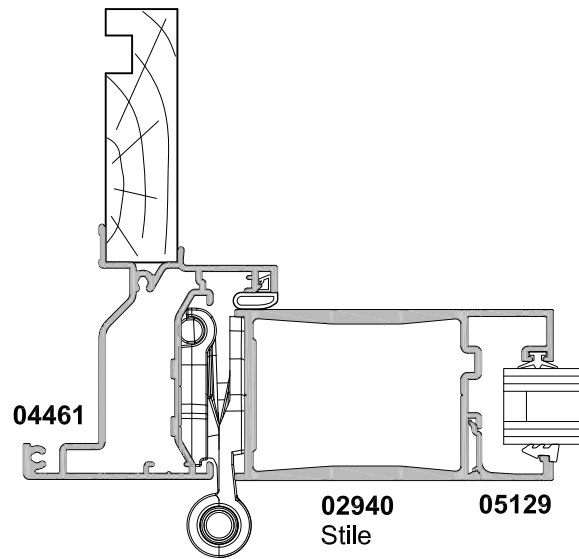

**METRO SERIES
HINGED DOOR, OPEN OUT
CROSS SECTION**

CAD REF. VMHD02-0

DATE
01.06.11

SCALE
1:2

SECTION A-A

SECTION B-B