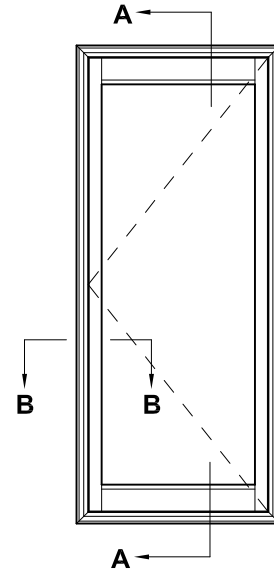

**METRO SERIES
HINGED DOOR, OPEN OUT
CROSS SECTION**

CAD REF. VMHD02-0

DATE
01.06.11

SCALE
1:2

SECTION A-A

SECTION B-B