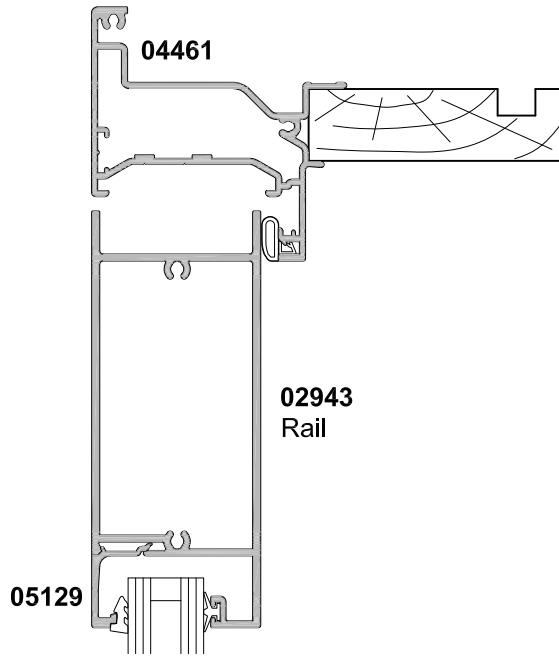

**METRO SERIES
HINGED DOOR, OPEN OUT
CROSS SECTION**

CAD REF. VMHD02-0

DATE
01.06.11

SCALE
1:2

SECTION A-A

SECTION B-B