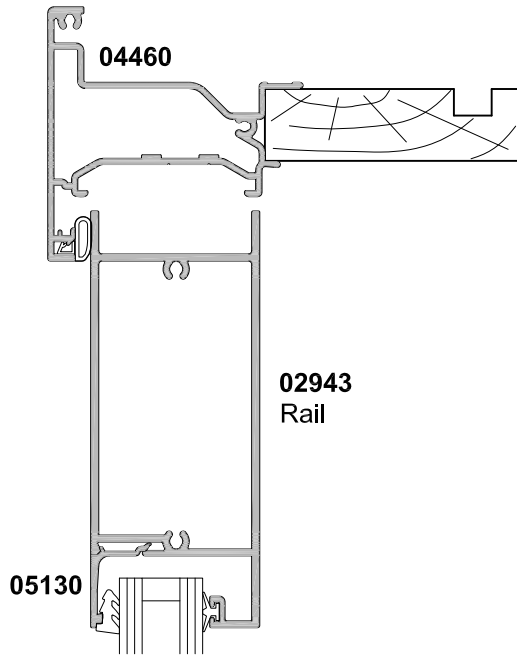

# METRO SERIES HINGED DOOR, OPEN IN CROSS SECTION

CAD REF. VMHD03-0

DATE  
01.06.11

SCALE  
1:2

**SECTION A-A**

**SECTION B-B**