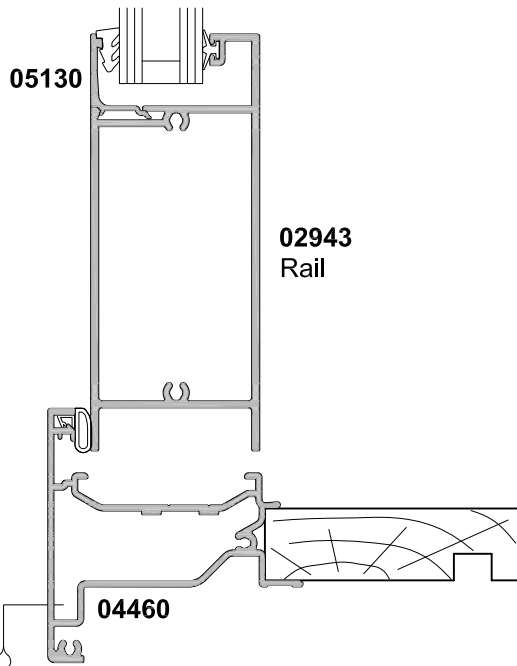

# METRO SERIES HINGED DOOR, OPEN IN CROSS SECTION

CAD REF. VMHD03-0

DATE  
01.06.11

SCALE  
1:2

**SECTION A-A**

**SECTION B-B**