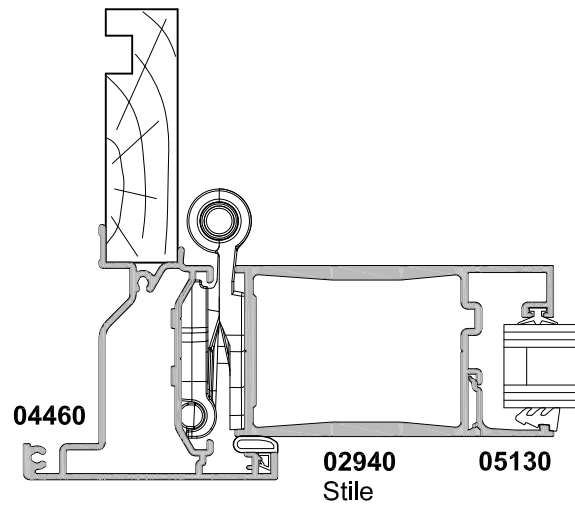

# METRO SERIES HINGED DOOR, OPEN IN CROSS SECTION

CAD REF. VMHD03-0

DATE  
01.06.11

SCALE  
1:2

**SECTION A-A**

**SECTION B-B**