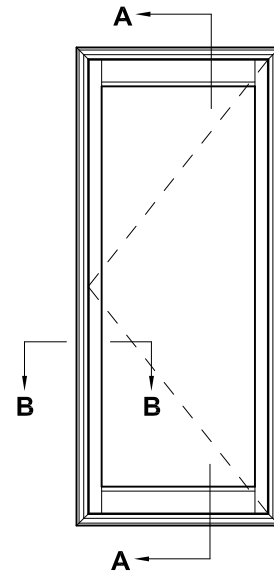

# METRO SERIES HINGED DOOR, OPEN IN CROSS SECTION

CAD REF. VMHD03-0

DATE  
01.06.11

SCALE  
1:2

**SECTION A-A**

**SECTION B-B**