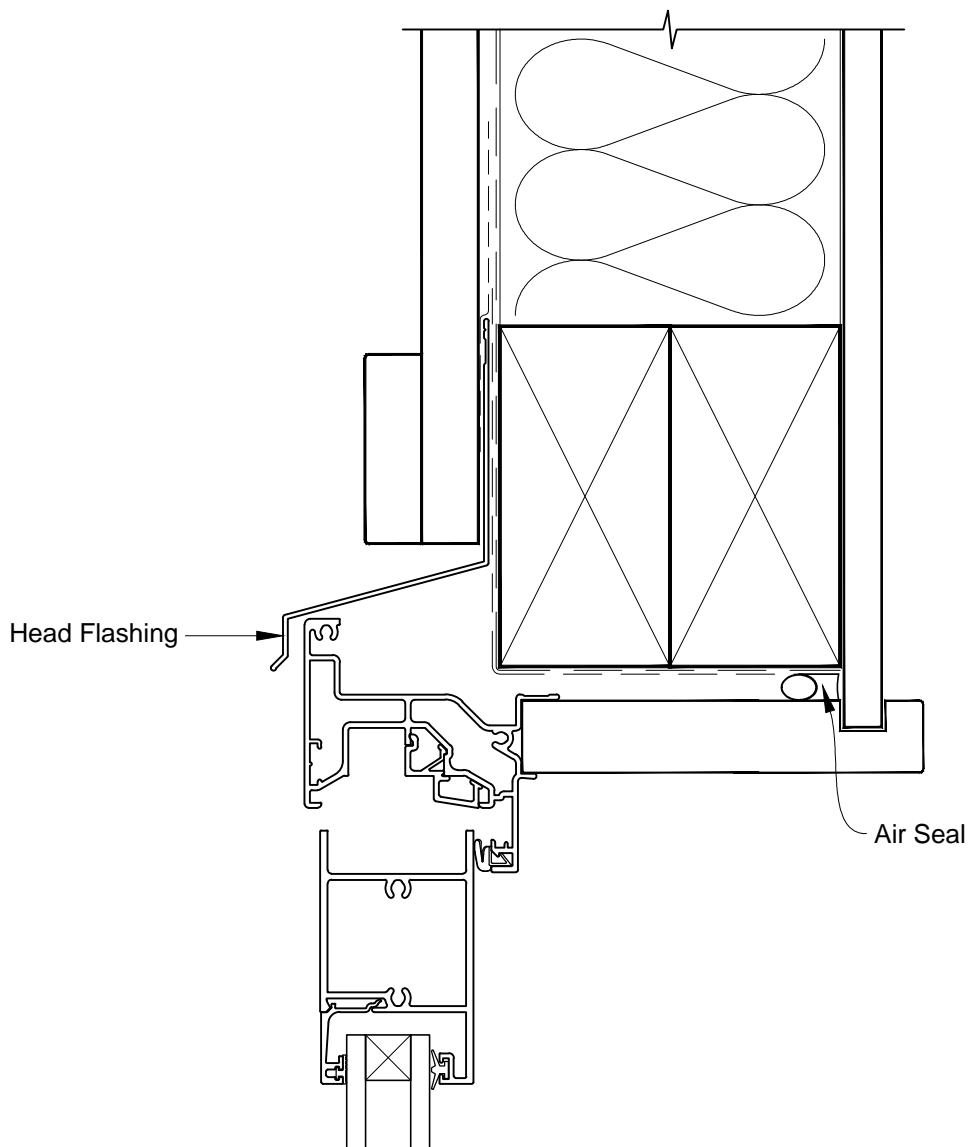

**INSTALLATION DETAIL - METRO SERIES
BIFOLD WINDOW ON BOARD & BATTEN
CAVITY CONSTRUCTION**

Date: 01.03.14

Scale: 1:2

CAD Ref.: MSBWBB-CH

**INSTALLATION DETAIL - METRO SERIES
BIFOLD WINDOW ON BOARD & BATTEN
CAVITY CONSTRUCTION**

Date: 01.03.14

Scale: 1:2

CAD Ref.: MSBWBB-CJ

**INSTALLATION DETAIL - METRO SERIES
BIFOLD WINDOW ON BOARD & BATTEN
CAVITY CONSTRUCTION**

Date: 01.03.14

Scale: 1:2

CAD Ref.: MSBWBB-CS

**INSTALLATION DETAIL - METRO SERIES
BIFOLD WINDOW ON BOARD & BATTEN
CAVITY CONSTRUCTION**

Date: 01.03.14

Scale: 1:2

CAD Ref.: MSBWBB-CS2

**INSTALLATION DETAIL - METRO SERIES
BIFOLD WINDOW ON BOARD & BATTEN
DIRECT FIXED CLADDING**

Date: 01.03.14 Scale: 1:2 CAD Ref.: MSBWBB-DH

**INSTALLATION DETAIL - METRO SERIES
BIFOLD WINDOW ON BOARD & BATTEN
DIRECT FIXED CLADDING**

Date: 01.03.14 Scale: 1:2 CAD Ref.: MSBWBB-DJ

**INSTALLATION DETAIL - METRO SERIES
BIFOLD WINDOW ON BOARD & BATTEN
DIRECT FIXED CLADDING**

Date: 01.03.14 Scale: 1:2 CAD Ref.: MSBWBB-DS2