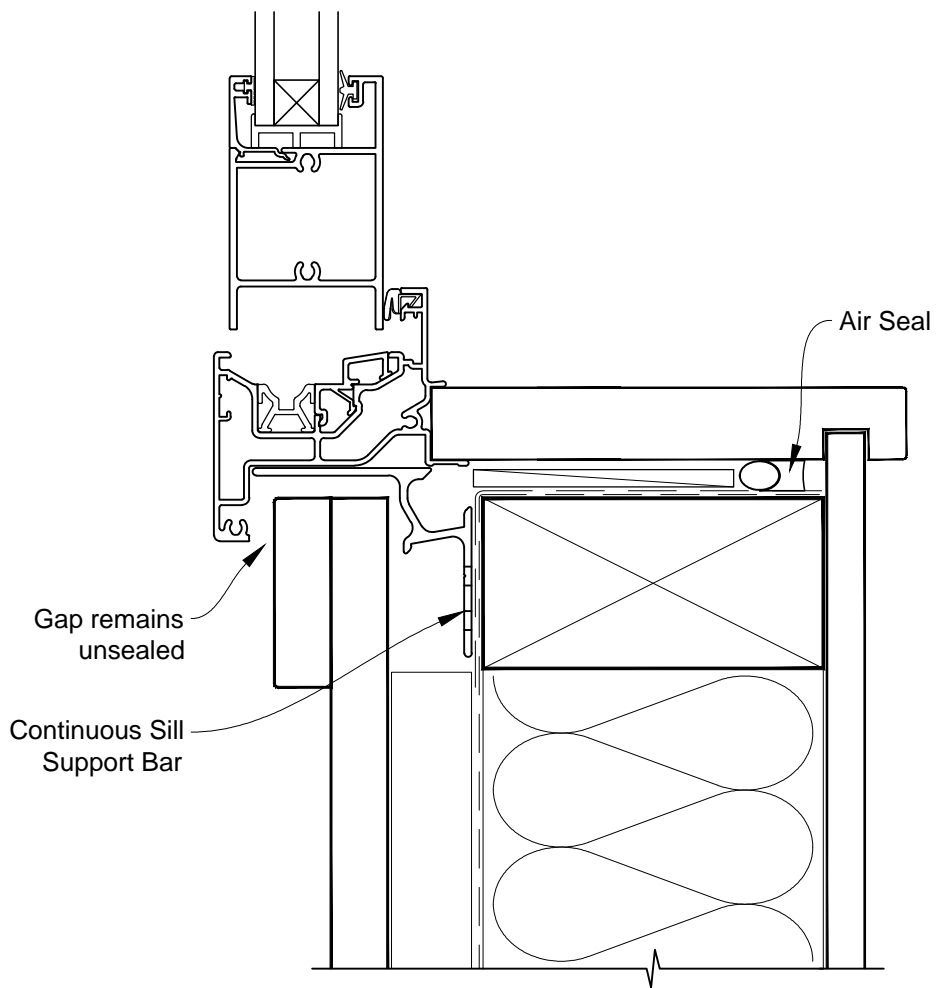

**INSTALLATION DETAIL - METRO SERIES
BIFOLD WINDOW ON BOARD & BATTEN
CAVITY CONSTRUCTION**

Date: 01.03.14

Scale: 1:2

CAD Ref.: MSBWBB-CH

**INSTALLATION DETAIL - METRO SERIES
BIFOLD WINDOW ON BOARD & BATTEN
CAVITY CONSTRUCTION**

Date: 01.03.14

Scale: 1:2

CAD Ref.: MSBWBB-CJ

**INSTALLATION DETAIL - METRO SERIES
BIFOLD WINDOW ON BOARD & BATTEN
CAVITY CONSTRUCTION**

Date: 01.03.14

Scale: 1:2

CAD Ref.: MSBWBB-CS

**INSTALLATION DETAIL - METRO SERIES
BIFOLD WINDOW ON BOARD & BATTEN
CAVITY CONSTRUCTION**

Date: 01.03.14

Scale: 1:2

CAD Ref.: MSBWBB-CS2

**INSTALLATION DETAIL - METRO SERIES
BIFOLD WINDOW ON BOARD & BATTEN
DIRECT FIXED CLADDING**

Date: 01.03.14 Scale: 1:2 CAD Ref.: MSBWBB-DH

**INSTALLATION DETAIL - METRO SERIES
BIFOLD WINDOW ON BOARD & BATTEN
DIRECT FIXED CLADDING**

Date: 01.03.14 Scale: 1:2 CAD Ref.: MSBWBB-DJ

**INSTALLATION DETAIL - METRO SERIES
BIFOLD WINDOW ON BOARD & BATTEN
DIRECT FIXED CLADDING**

Date: 01.03.14 Scale: 1:2 CAD Ref.: MSBWBB-DS2