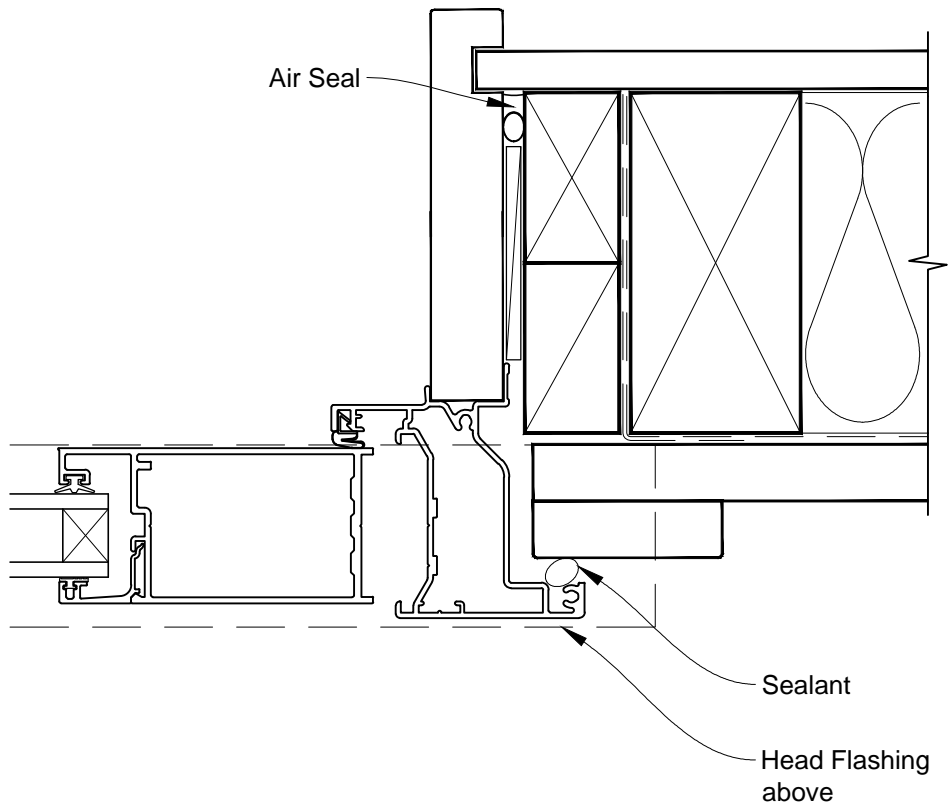

**INSTALLATION DETAIL - METRO SERIES
BIFOLD WINDOW ON BOARD & BATTEN
CAVITY CONSTRUCTION**

Date: 01.03.14

Scale: 1:2

CAD Ref.: MSBWBB-CH

**INSTALLATION DETAIL - METRO SERIES
BIFOLD WINDOW ON BOARD & BATTEN
CAVITY CONSTRUCTION**

Date: 01.03.14

Scale: 1:2

CAD Ref.: MSBWBB-CJ

**INSTALLATION DETAIL - METRO SERIES
BIFOLD WINDOW ON BOARD & BATTEN
CAVITY CONSTRUCTION**

Date: 01.03.14

Scale: 1:2

CAD Ref.: MSBWBB-CS

**INSTALLATION DETAIL - METRO SERIES
BIFOLD WINDOW ON BOARD & BATTEN
CAVITY CONSTRUCTION**

Date: 01.03.14

Scale: 1:2

CAD Ref.: MSBWBB-CS2

**INSTALLATION DETAIL - METRO SERIES
BIFOLD WINDOW ON BOARD & BATTEN
DIRECT FIXED CLADDING**

Date: 01.03.14 Scale: 1:2 CAD Ref.: MSBWBB-DH

**INSTALLATION DETAIL - METRO SERIES
BIFOLD WINDOW ON BOARD & BATTEN
DIRECT FIXED CLADDING**

Date: 01.03.14 Scale: 1:2 CAD Ref.: MSBWBB-DJ

**INSTALLATION DETAIL - METRO SERIES
BIFOLD WINDOW ON BOARD & BATTEN
DIRECT FIXED CLADDING**

Date: 01.03.14 Scale: 1:2 CAD Ref.: MSBWBB-DS2