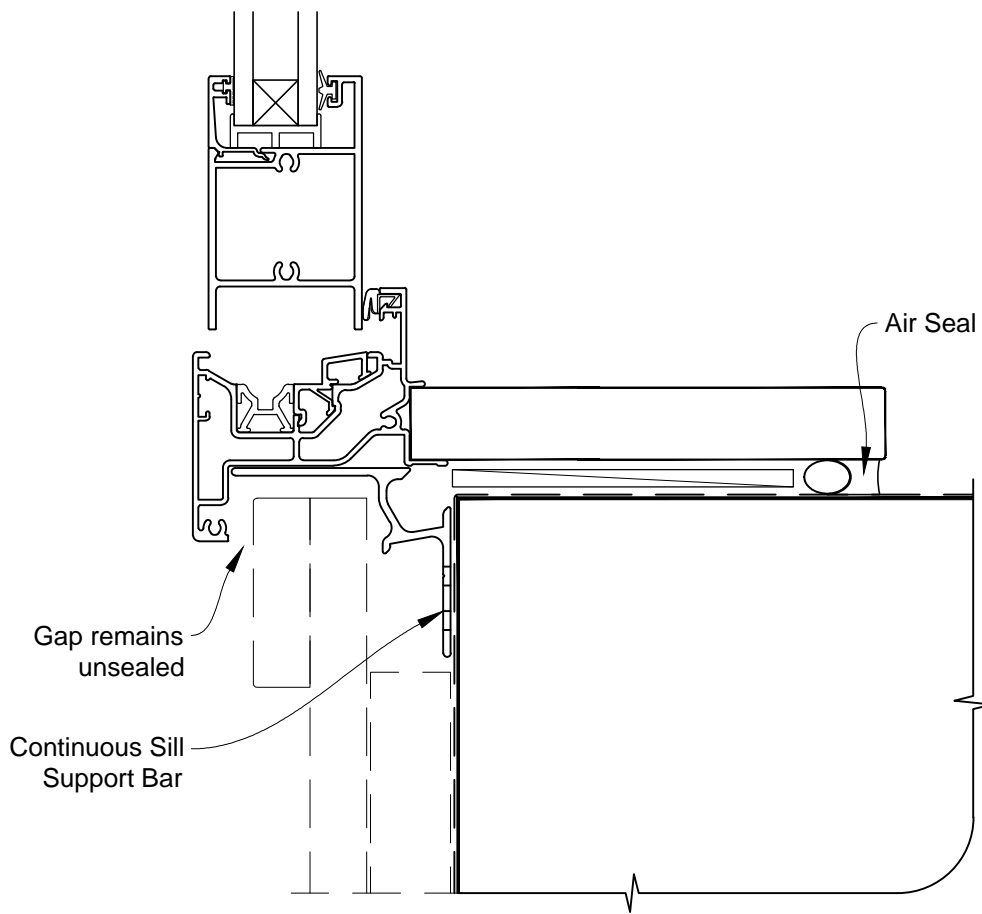

**INSTALLATION DETAIL - METRO SERIES
BIFOLD WINDOW ON BOARD & BATTEN
CAVITY CONSTRUCTION**

Date: 01.03.14

Scale: 1:2

CAD Ref.: MSBWBB-CH

**INSTALLATION DETAIL - METRO SERIES
BIFOLD WINDOW ON BOARD & BATTEN
CAVITY CONSTRUCTION**

Date: 01.03.14

Scale: 1:2

CAD Ref.: MSBWBB-CJ

**INSTALLATION DETAIL - METRO SERIES
BIFOLD WINDOW ON BOARD & BATTEN
CAVITY CONSTRUCTION**

Date: 01.03.14

Scale: 1:2

CAD Ref.: MSBWBB-CS

**INSTALLATION DETAIL - METRO SERIES
BIFOLD WINDOW ON BOARD & BATTEN
CAVITY CONSTRUCTION**

Date: 01.03.14

Scale: 1:2

CAD Ref.: MSBWBB-CS2

**INSTALLATION DETAIL - METRO SERIES
BIFOLD WINDOW ON BOARD & BATTEN
DIRECT FIXED CLADDING**

Date: 01.03.14 Scale: 1:2 CAD Ref.: MSBWBB-DH

**INSTALLATION DETAIL - METRO SERIES
BIFOLD WINDOW ON BOARD & BATTEN
DIRECT FIXED CLADDING**