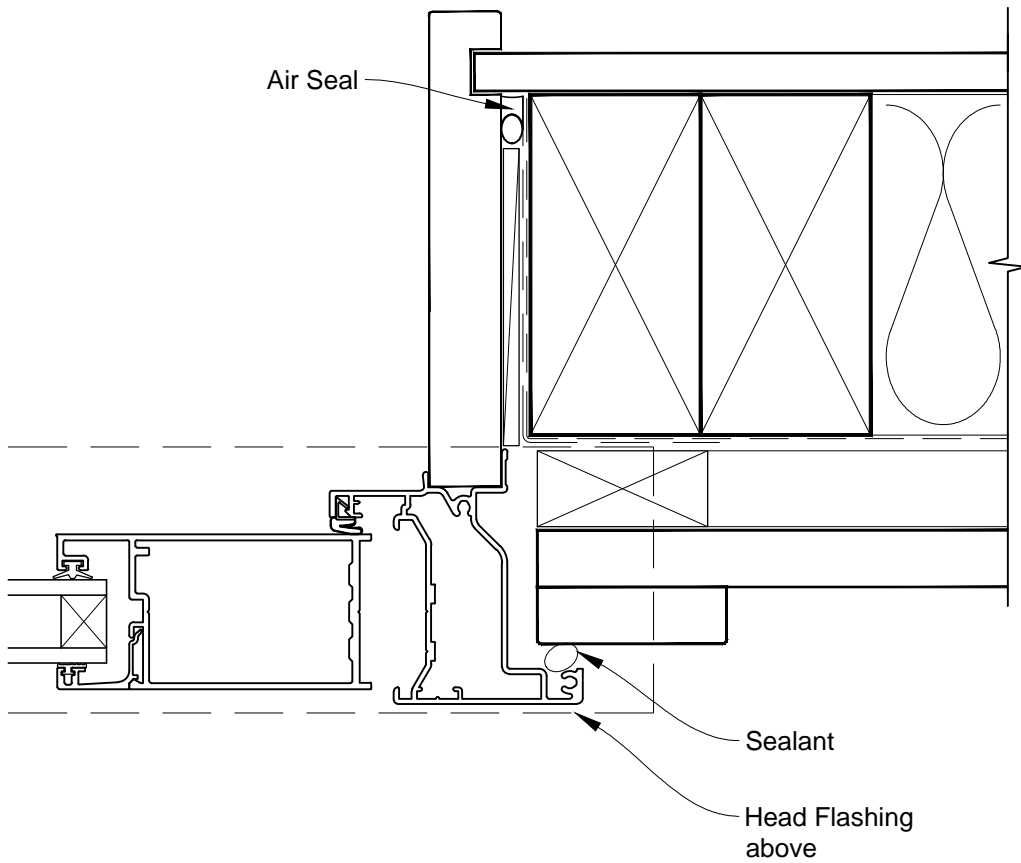

**INSTALLATION DETAIL - METRO SERIES
BIFOLD WINDOW ON BOARD & BATTEN
CAVITY CONSTRUCTION**

Date: 01.03.14

Scale: 1:2

CAD Ref.: MSBWBB-CH

**INSTALLATION DETAIL - METRO SERIES
BIFOLD WINDOW ON BOARD & BATTEN
CAVITY CONSTRUCTION**

Date: 01.03.14

Scale: 1:2

CAD Ref.: MSBWBB-CJ

**INSTALLATION DETAIL - METRO SERIES
BIFOLD WINDOW ON BOARD & BATTEN
CAVITY CONSTRUCTION**

Date: 01.03.14

Scale: 1:2

CAD Ref.: MSBWBB-CS

**INSTALLATION DETAIL - METRO SERIES
BIFOLD WINDOW ON BOARD & BATTEN
CAVITY CONSTRUCTION**

Date: 01.03.14

Scale: 1:2

CAD Ref.: MSBWBB-CS2

**INSTALLATION DETAIL - METRO SERIES
BIFOLD WINDOW ON BOARD & BATTEN
DIRECT FIXED CLADDING**

Date: 01.03.14 Scale: 1:2 CAD Ref.: MSBWBB-DH

**INSTALLATION DETAIL - METRO SERIES
BIFOLD WINDOW ON BOARD & BATTEN
DIRECT FIXED CLADDING**