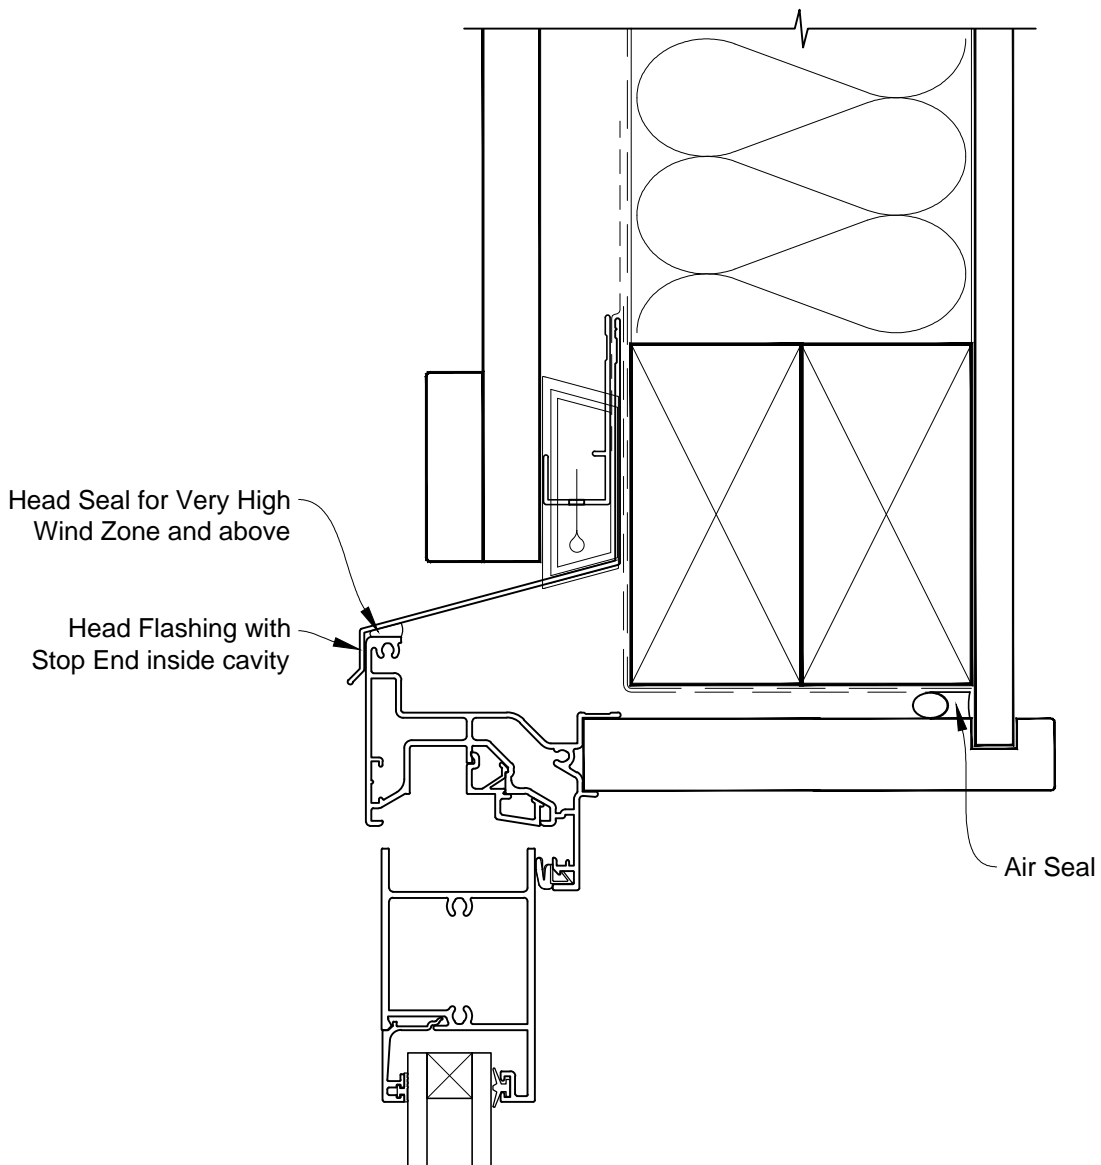

**INSTALLATION DETAIL - METRO SERIES
BIFOLD WINDOW ON BOARD & BATTEN
CAVITY CONSTRUCTION**

Date: 01.03.14

Scale: 1:2

CAD Ref.: MSBWBB-CH

**INSTALLATION DETAIL - METRO SERIES
BIFOLD WINDOW ON BOARD & BATTEN
CAVITY CONSTRUCTION**

Date: 01.03.14

Scale: 1:2

CAD Ref.: MSBWBB-CJ

**INSTALLATION DETAIL - METRO SERIES
BIFOLD WINDOW ON BOARD & BATTEN
CAVITY CONSTRUCTION**

Date: 01.03.14

Scale: 1:2

CAD Ref.: MSBWBB-CS

**INSTALLATION DETAIL - METRO SERIES
BIFOLD WINDOW ON BOARD & BATTEN
CAVITY CONSTRUCTION**