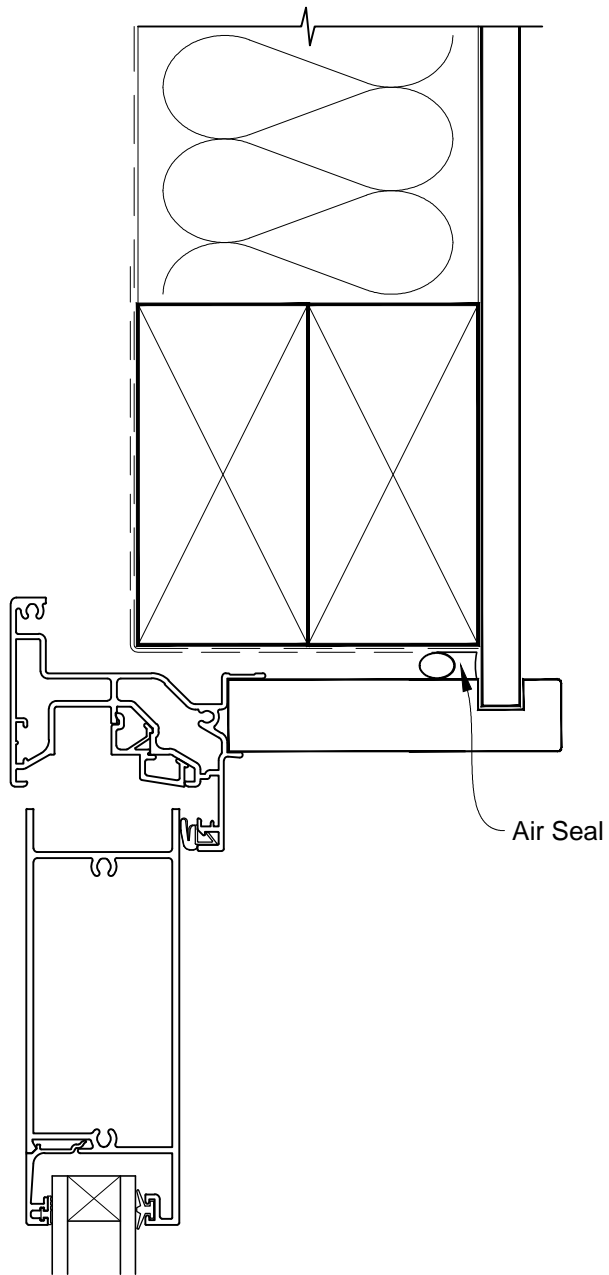

**INSTALLATION DETAIL - METRO SERIES
BIFOLD DOOR OPEN OUT ON NO CLADDING
CAVITY CONSTRUCTION**

Date: 01.03.14

Scale: 1:2

CAD Ref.: MSBONC-CH

**INSTALLATION DETAIL - METRO SERIES
BIFOLD DOOR OPEN OUT ON NO CLADDING
CAVITY CONSTRUCTION**

Date: 01.03.14 Scale: 1:2 CAD Ref.: MSBONC-CJ

**INSTALLATION DETAIL - METRO SERIES
BIFOLD DOOR OPEN OUT ON NO CLADDING
CAVITY CONSTRUCTION**

Date: 01.03.14

Scale: 1:2

CAD Ref.: MSBONC-CS

**INSTALLATION DETAIL - METRO SERIES
BIFOLD DOOR OPEN OUT ON NO CLADDING
DIRECT FIXED CLADDING**

Date: 01.03.14 Scale: 1:2 CAD Ref.: MSBONC-DH

**INSTALLATION DETAIL - METRO SERIES
BIFOLD DOOR OPEN OUT ON NO CLADDING
DIRECT FIXED CLADDING**

Date: 01.03.14 Scale: 1:2 CAD Ref.: MSBONC-DJ

**INSTALLATION DETAIL - METRO SERIES
BIFOLD DOOR OPEN OUT ON NO CLADDING
DIRECT FIXED CLADDING**

Date: 01.03.14 Scale: 1:2 CAD Ref.: MSBONC-DS