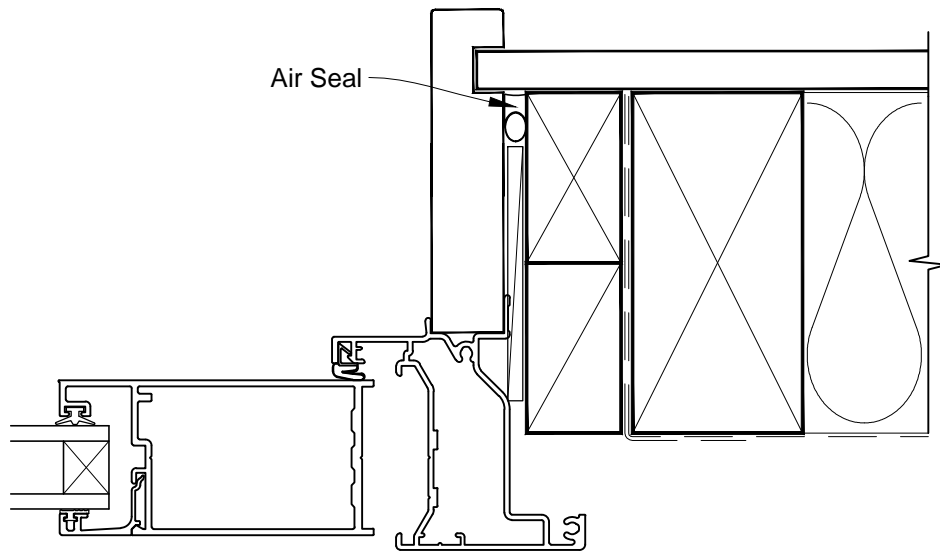

**INSTALLATION DETAIL - METRO SERIES
BIFOLD DOOR OPEN OUT ON NO CLADDING
CAVITY CONSTRUCTION**

Date: 01.03.14

Scale: 1:2

CAD Ref.: MSBONC-CH

**INSTALLATION DETAIL - METRO SERIES
BIFOLD DOOR OPEN OUT ON NO CLADDING
CAVITY CONSTRUCTION**

Date: 01.03.14 Scale: 1:2 CAD Ref.: MSBONC-CJ

**INSTALLATION DETAIL - METRO SERIES
BIFOLD DOOR OPEN OUT ON NO CLADDING
CAVITY CONSTRUCTION**

Date: 01.03.14

Scale: 1:2

CAD Ref.: MSBONC-CS

**INSTALLATION DETAIL - METRO SERIES
BIFOLD DOOR OPEN OUT ON NO CLADDING
DIRECT FIXED CLADDING**

Date: 01.03.14 Scale: 1:2 CAD Ref.: MSBONC-DH

**INSTALLATION DETAIL - METRO SERIES
BIFOLD DOOR OPEN OUT ON NO CLADDING
DIRECT FIXED CLADDING**

Date: 01.03.14 Scale: 1:2 CAD Ref.: MSBONC-DJ

**INSTALLATION DETAIL - METRO SERIES
BIFOLD DOOR OPEN OUT ON NO CLADDING
DIRECT FIXED CLADDING**