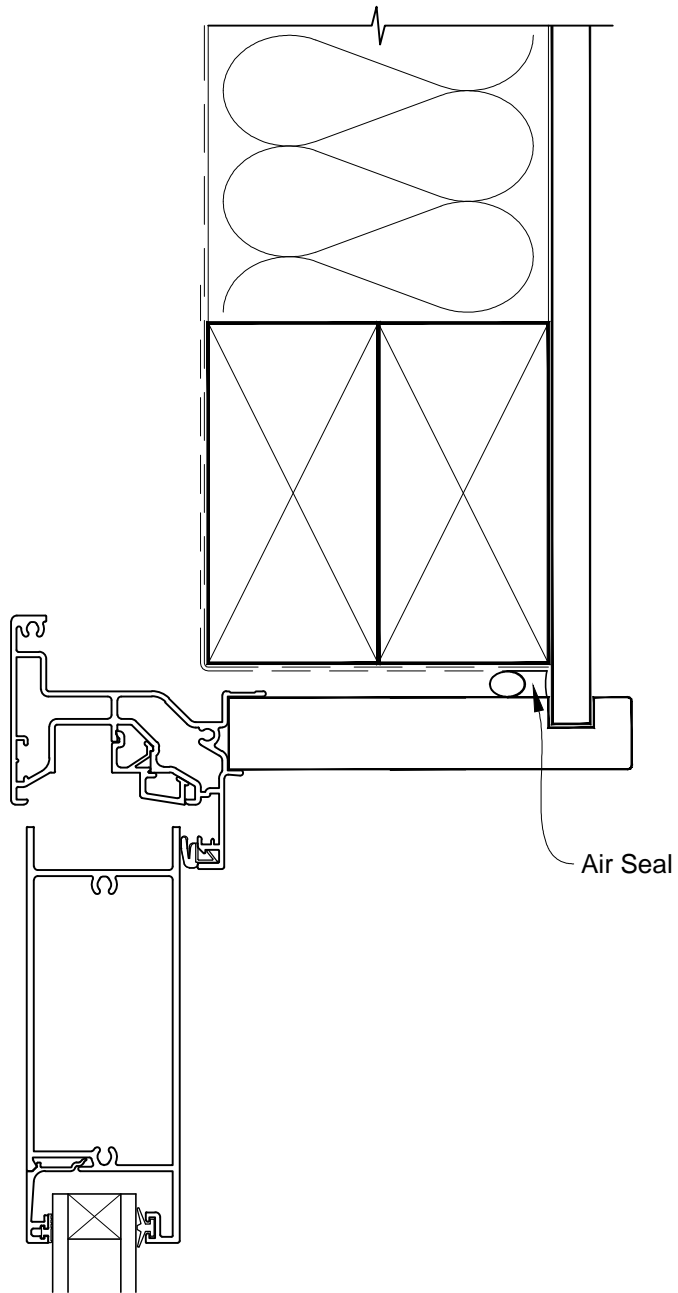

**INSTALLATION DETAIL - METRO SERIES
BIFOLD DOOR OPEN OUT ON NO CLADDING
CAVITY CONSTRUCTION**

Date: 01.03.14

Scale: 1:2

CAD Ref.: MSBONC-CH

**INSTALLATION DETAIL - METRO SERIES
BIFOLD DOOR OPEN OUT ON NO CLADDING
CAVITY CONSTRUCTION**

Date: 01.03.14 Scale: 1:2 CAD Ref.: MSBONC-CJ

**INSTALLATION DETAIL - METRO SERIES
BIFOLD DOOR OPEN OUT ON NO CLADDING
CAVITY CONSTRUCTION**

Date: 01.03.14

Scale: 1:2

CAD Ref.: MSBONC-CS

**INSTALLATION DETAIL - METRO SERIES
BIFOLD DOOR OPEN OUT ON NO CLADDING
DIRECT FIXED CLADDING**

Date: 01.03.14 Scale: 1:2 CAD Ref.: MSBONC-DH

**INSTALLATION DETAIL - METRO SERIES
BIFOLD DOOR OPEN OUT ON NO CLADDING
DIRECT FIXED CLADDING**

Date: 01.03.14 Scale: 1:2 CAD Ref.: MSBONC-DJ

**INSTALLATION DETAIL - METRO SERIES
BIFOLD DOOR OPEN OUT ON NO CLADDING
DIRECT FIXED CLADDING**

Date: 01.03.14 Scale: 1:2 CAD Ref.: MSBONC-DS