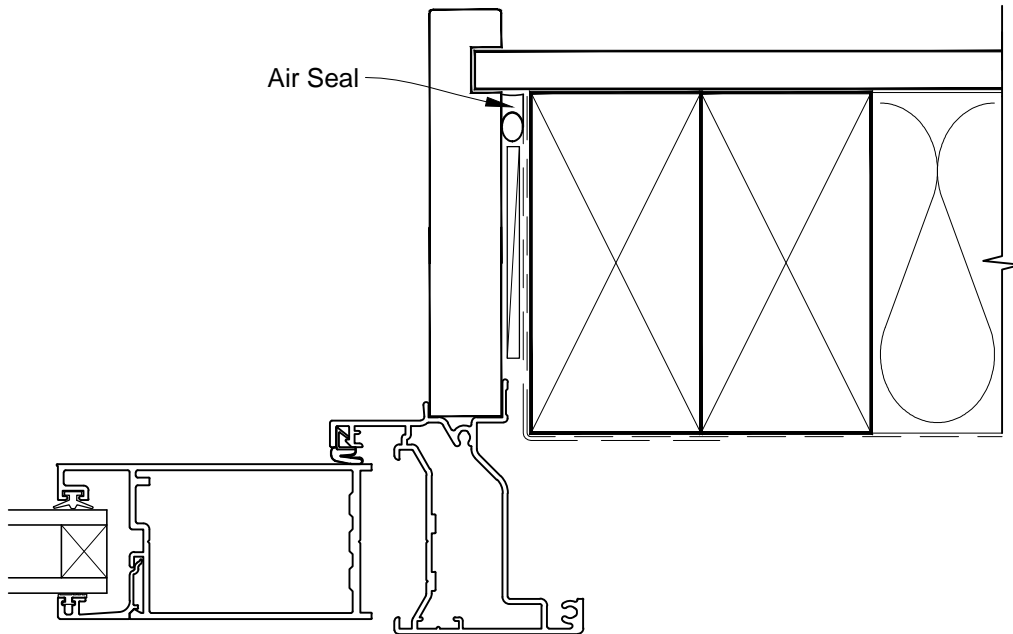

**INSTALLATION DETAIL - METRO SERIES
BIFOLD DOOR OPEN OUT ON NO CLADDING
CAVITY CONSTRUCTION**

Date: 01.03.14

Scale: 1:2

CAD Ref.: MSBONC-CH

**INSTALLATION DETAIL - METRO SERIES
BIFOLD DOOR OPEN OUT ON NO CLADDING
CAVITY CONSTRUCTION**

Date: 01.03.14 Scale: 1:2 CAD Ref.: MSBONC-CJ

**INSTALLATION DETAIL - METRO SERIES
BIFOLD DOOR OPEN OUT ON NO CLADDING
CAVITY CONSTRUCTION**

Date: 01.03.14

Scale: 1:2

CAD Ref.: MSBONC-CS

**INSTALLATION DETAIL - METRO SERIES
BIFOLD DOOR OPEN OUT ON NO CLADDING
DIRECT FIXED CLADDING**

Date: 01.03.14 Scale: 1:2 CAD Ref.: MSBONC-DH

**INSTALLATION DETAIL - METRO SERIES
BIFOLD DOOR OPEN OUT ON NO CLADDING
DIRECT FIXED CLADDING**

Date: 01.03.14 Scale: 1:2 CAD Ref.: MSBONC-DJ

**INSTALLATION DETAIL - METRO SERIES
BIFOLD DOOR OPEN OUT ON NO CLADDING
DIRECT FIXED CLADDING**