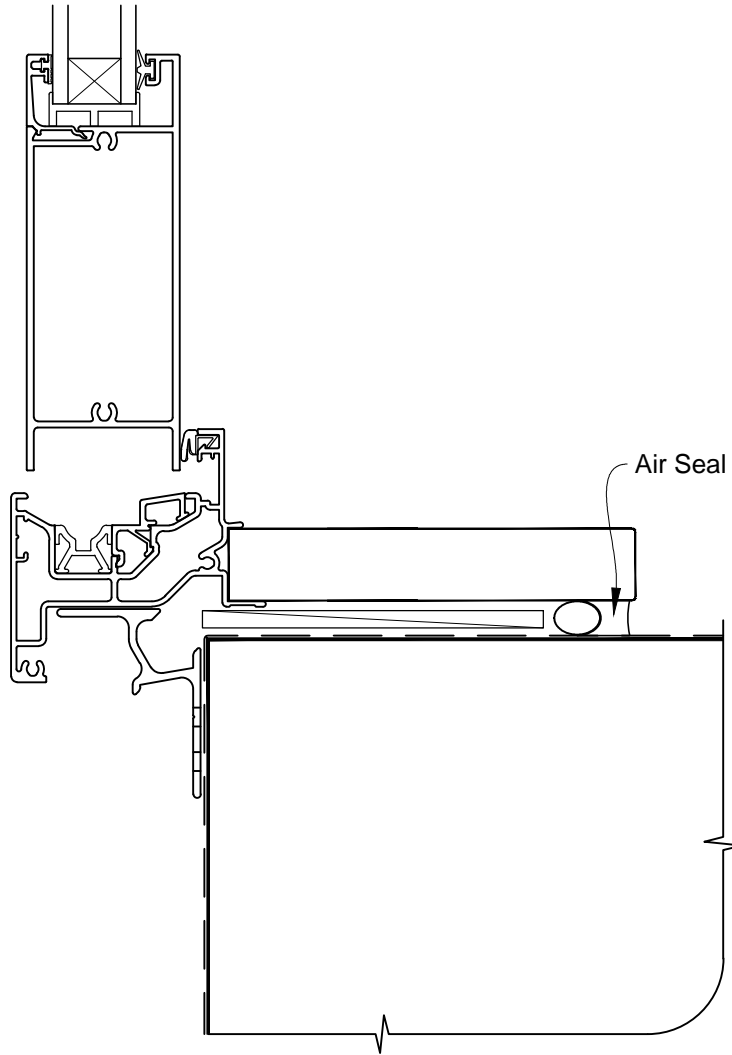

**INSTALLATION DETAIL - METRO SERIES
BIFOLD DOOR OPEN OUT ON NO CLADDING
CAVITY CONSTRUCTION**

Date: 01.03.14

Scale: 1:2

CAD Ref.: MSBONC-CH

**INSTALLATION DETAIL - METRO SERIES
BIFOLD DOOR OPEN OUT ON NO CLADDING
CAVITY CONSTRUCTION**

Date: 01.03.14 Scale: 1:2 CAD Ref.: MSBONC-CJ

**INSTALLATION DETAIL - METRO SERIES
BIFOLD DOOR OPEN OUT ON NO CLADDING
CAVITY CONSTRUCTION**

Date: 01.03.14

Scale: 1:2

CAD Ref.: MSBONC-CS

**INSTALLATION DETAIL - METRO SERIES
BIFOLD DOOR OPEN OUT ON NO CLADDING
DIRECT FIXED CLADDING**

Date: 01.03.14 Scale: 1:2 CAD Ref.: MSBONC-DH

**INSTALLATION DETAIL - METRO SERIES
BIFOLD DOOR OPEN OUT ON NO CLADDING
DIRECT FIXED CLADDING**

Date: 01.03.14 Scale: 1:2 CAD Ref.: MSBONC-DJ

**INSTALLATION DETAIL - METRO SERIES
BIFOLD DOOR OPEN OUT ON NO CLADDING
DIRECT FIXED CLADDING**

Date: 01.03.14 Scale: 1:2 CAD Ref.: MSBONC-DS