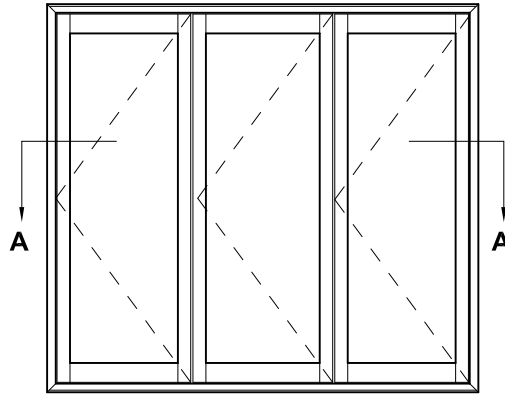

METRO SERIES
BI-FOLD THREE PANEL OPEN IN DOOR
SHOWING PANEL GLAZING OPTIONS
CROSS SECTION

CAD REF. VMBD08-0

DATE
01.03.17

SCALE
1:2

SECTION A-A