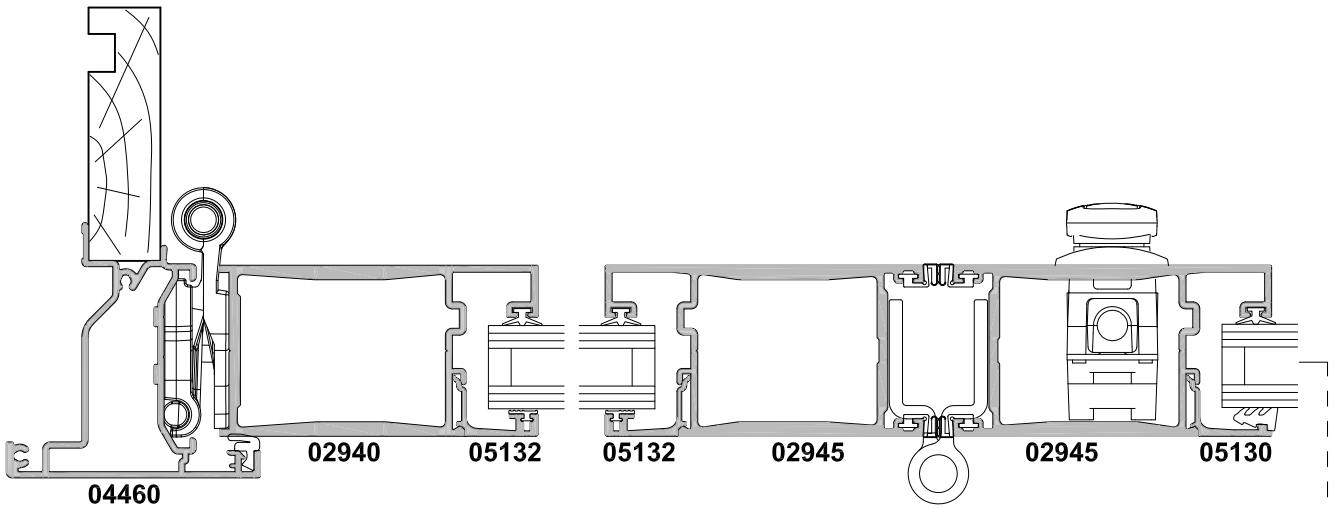

METRO SERIES
BI-FOLD THREE PANEL OPEN IN DOOR
SHOWING PANEL GLAZING OPTIONS
CROSS SECTION

CAD REF. VMBD08-0

DATE
01.03.17

SCALE
1:2

SECTION A-A