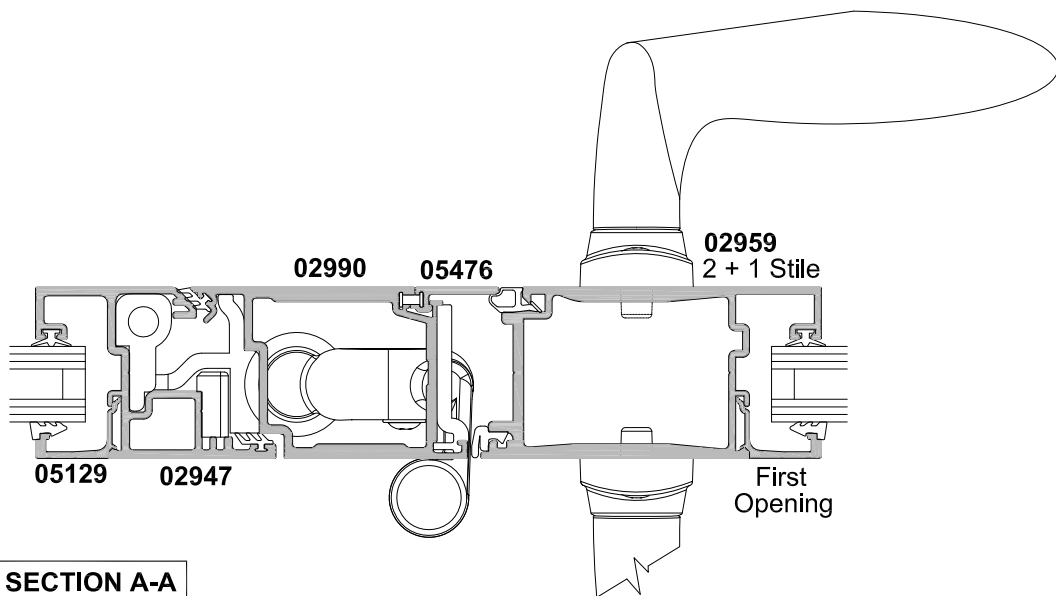

**METRO SERIES
BI-FOLD DOOR
MEETING STILES
CROSS SECTION**

CAD REF. VMBD06-0

DATE
01.03.17

SCALE
1:2

2 + 1 Panel

2 + 3 Panel

4 + 1 Panel

SECTION A-A

STANDARD BI-FOLD PANELS

SECTION A-A

LAY-BACK BI-FOLD PANELS
(Lay-Back Function on Two panel sides only)