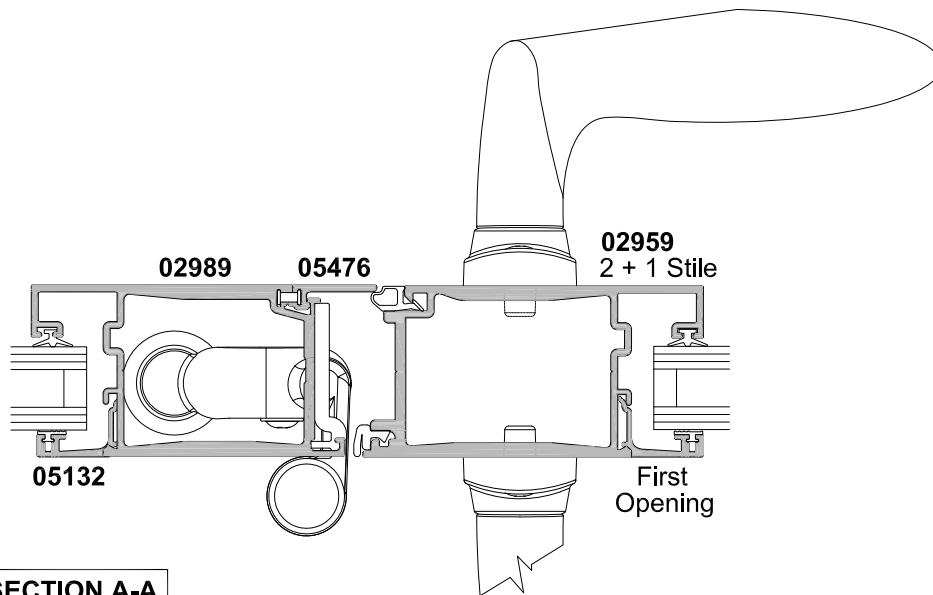

**METRO SERIES
BI-FOLD DOOR
MEETING STILES
CROSS SECTION**

CAD REF. VMBD06-0

DATE
01.03.17

SCALE
1:2

2 + 1 Panel

2 + 3 Panel

4 + 1 Panel

SECTION A-A

STANDARD BI-FOLD PANELS

SECTION A-A

LAY-BACK BI-FOLD PANELS
(Lay-Back Function on Two panel sides only)