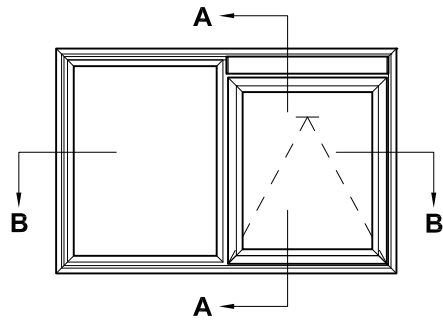

**METRO SERIES
AWNING WINDOW
VENTED SASH AND AEROVENT
CROSS SECTION**

CAD REF. VMAW05-0

DATE
01.06.18

SCALE
1:2

SECTION A-A

AEROVENT AT TRANSOM OPTION

VENTED SASH OPTION

SECTION B-B