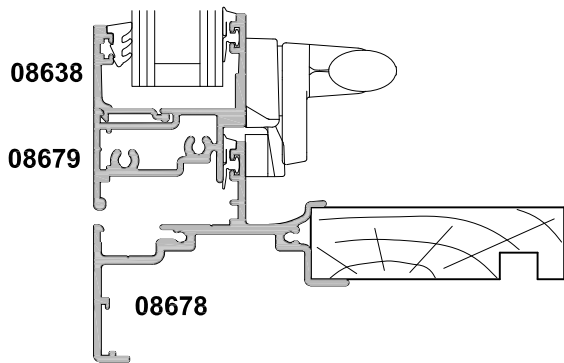

**METRO SERIES
AWNING WINDOW
VENTED SASH AND AEROVENT
CROSS SECTION**

CAD REF. VMAW05-0

DATE
01.06.18

SCALE
1:2

SECTION A-A

AEROVENT AT TRANSOM OPTION

VENTED SASH OPTION

SECTION B-B