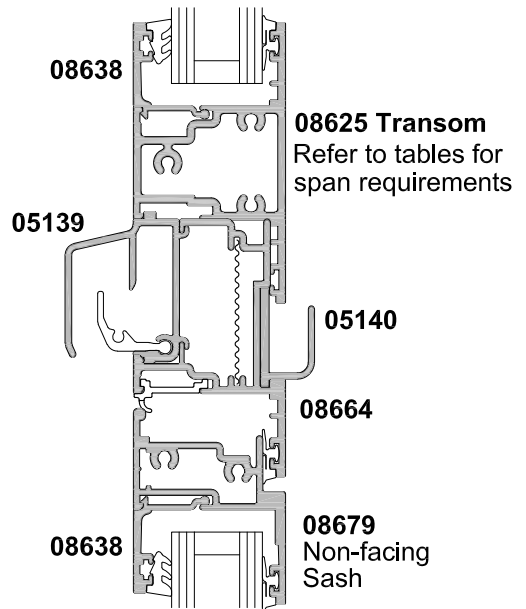

**METRO SERIES
AWNING WINDOW
VENTED SASH AND AEROVENT
CROSS SECTION**

CAD REF. VMAW05-0

DATE
01.06.18

SCALE
1:2

SECTION A-A

AEROVENT AT TRANSOM OPTION

VENTED SASH OPTION

SECTION B-B