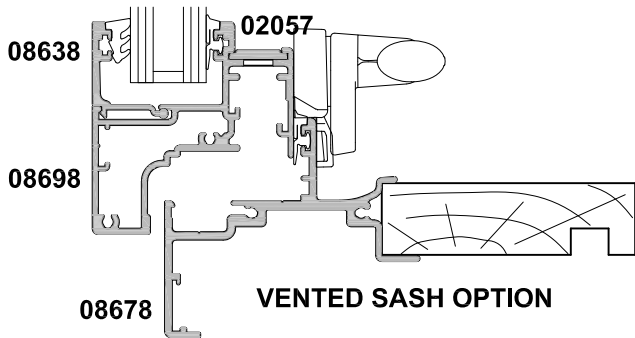

**METRO SERIES
AWNING WINDOW
VENTED SASH AND AEROVENT
CROSS SECTION**

CAD REF. VMAW05-0

DATE
01.06.18

SCALE
1:2

SECTION A-A

AEROVENT AT TRANSOM OPTION

VENTED SASH OPTION

SECTION B-B