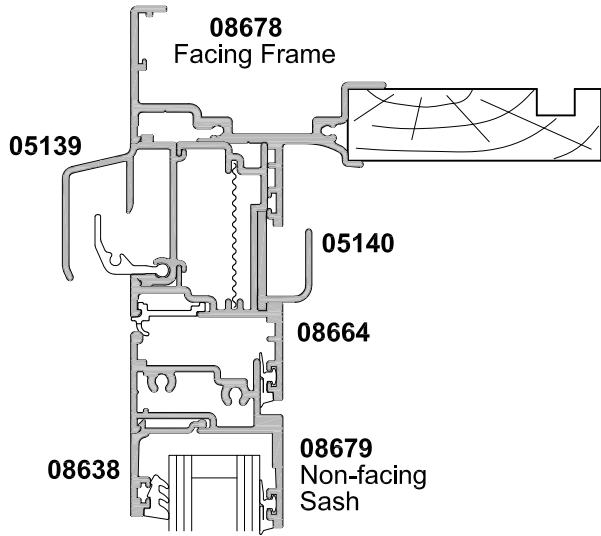

**METRO SERIES
AWNING WINDOW
VENTED SASH AND AEROVENT
CROSS SECTION**

CAD REF. VMAW05-0

DATE
01.06.18

SCALE
1:2

SECTION A-A

AEROVENT AT TRANSOM OPTION

VENTED SASH OPTION

SECTION B-B