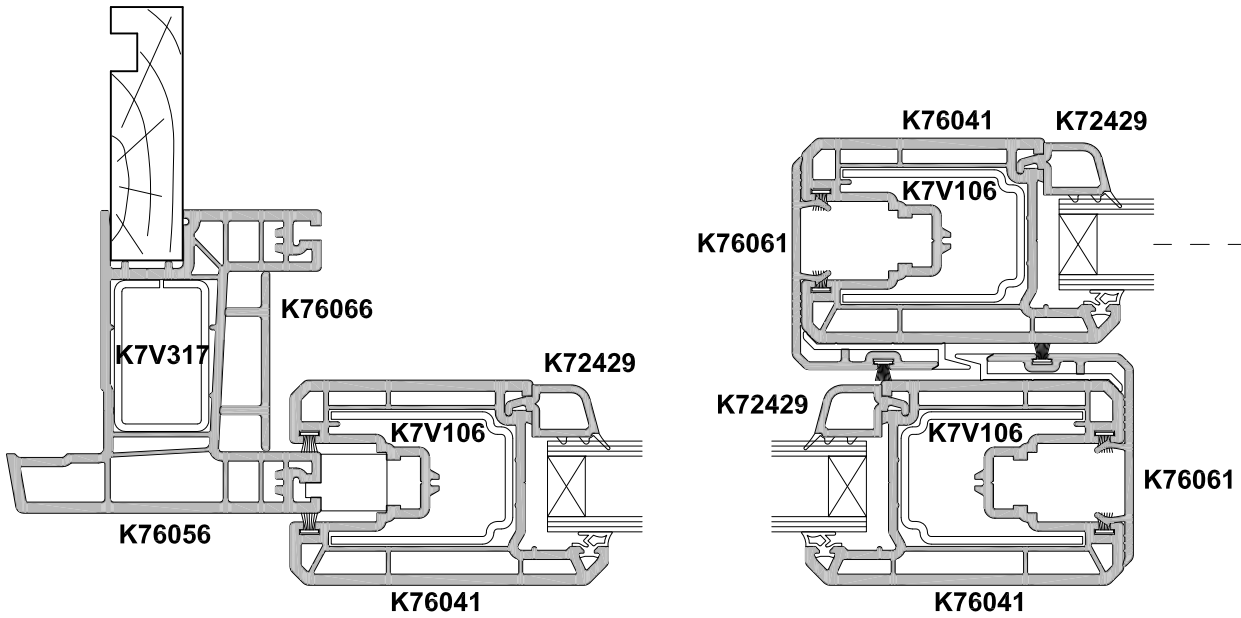

KLIMA SERIES
FOUR PANELS BI-PART FSSF
CROSS SECTION

CAD REF. VKSD05-0

DATE
01.01.17

SCALE
1:2

SECTION A-A