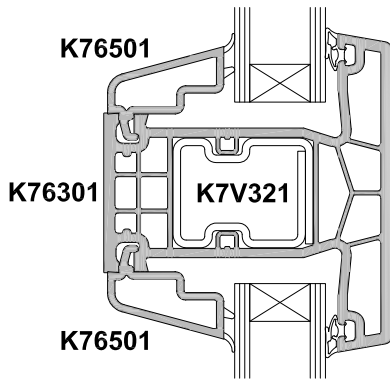

**KLIMA SERIES, HINGED DOOR  
OPEN IN  
CROSS SECTION**

CAD REF. VKHD03-0

DATE  
01.01.17

SCALE  
1:2

**SECTION A-A**

**SECTION B-B**

**CHAIR FRAME OPTION**