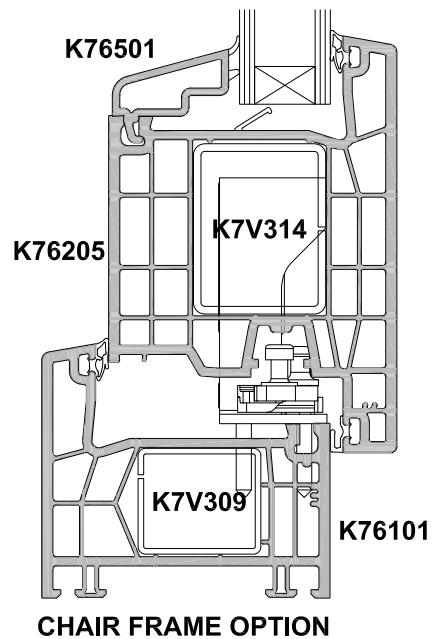

**KLIMA SERIES, HINGED DOOR  
OPEN IN  
CROSS SECTION**

CAD REF. VKHD03-0

DATE  
01.01.17

SCALE  
1:2

**SECTION A-A**

**SECTION B-B**

**CHAIR FRAME OPTION**