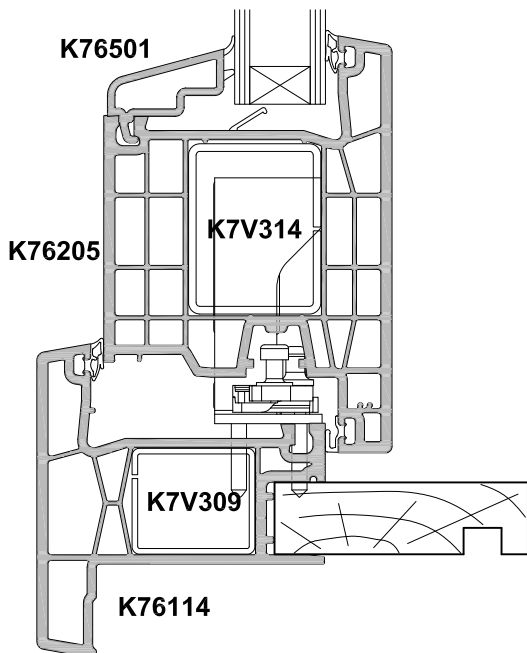

**KLIMA SERIES, HINGED DOOR  
OPEN IN  
CROSS SECTION**

CAD REF. VKHD03-0

DATE  
01.01.17

SCALE  
1:2

**SECTION A-A**

**SECTION B-B**

**CHAIR FRAME OPTION**