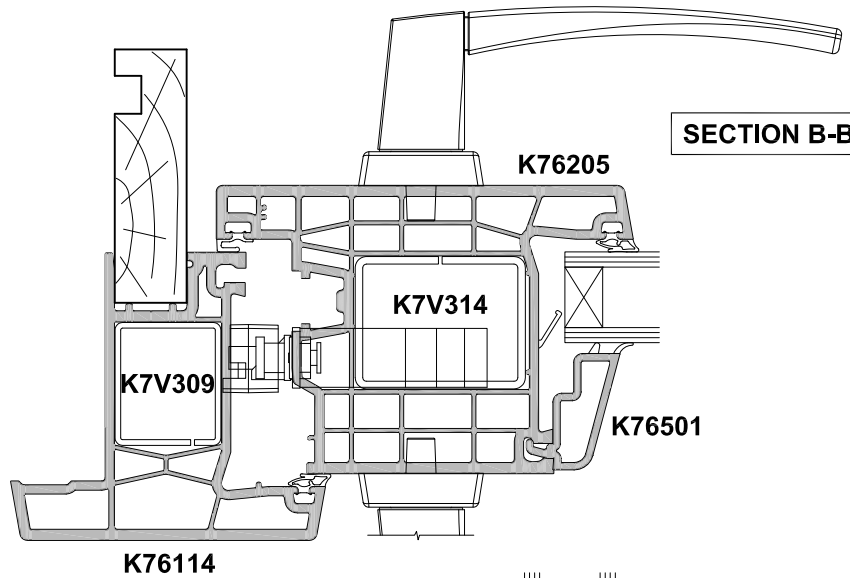

**KLIMA SERIES, HINGED DOOR  
OPEN IN  
CROSS SECTION**

CAD REF. VKHD03-0

DATE  
01.01.17

SCALE  
1:2

**SECTION A-A**

**SECTION B-B**

**CHAIR FRAME OPTION**