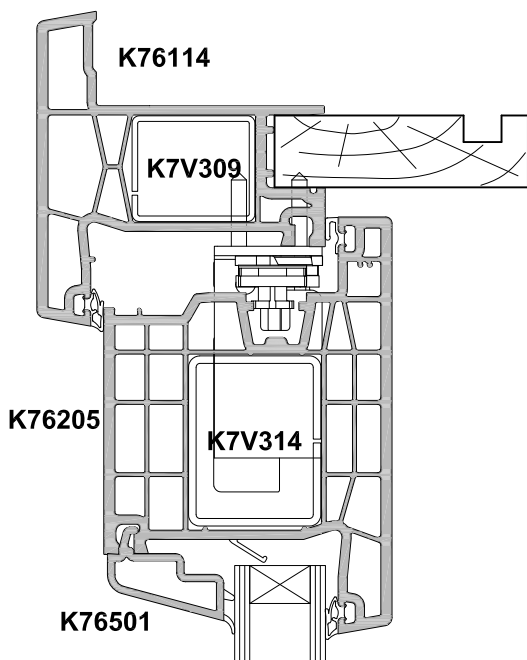

**KLIMA SERIES, HINGED DOOR  
OPEN IN  
CROSS SECTION**

CAD REF. VKHD03-0

DATE  
01.01.17

SCALE  
1:2

**SECTION A-A**

**SECTION B-B**

**CHAIR FRAME OPTION**