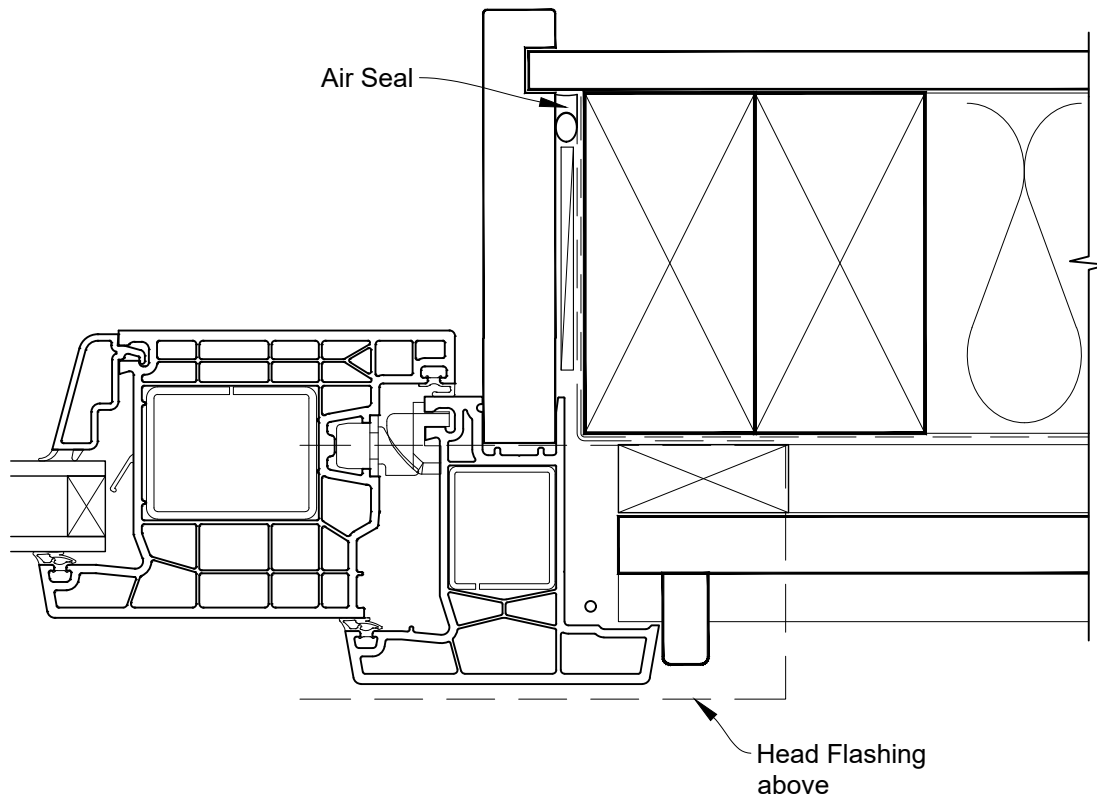

INSTALLATION DETAIL - KLIMA SERIES HINGED DOOR OPEN IN ON BEVELBACK WEATHERBOARD CAVITY CONSTRUCTION

Date: 01.06.20

Scale: 1:2

CAD Ref.: KSHIBW-CH

INSTALLATION DETAIL - KLIMA SERIES HINGED DOOR OPEN IN ON BEVELBACK WEATHERBOARD CAVITY CONSTRUCTION

Date: 01.06.20

Scale: 1:2

CAD Ref.: KSHIBW-CS