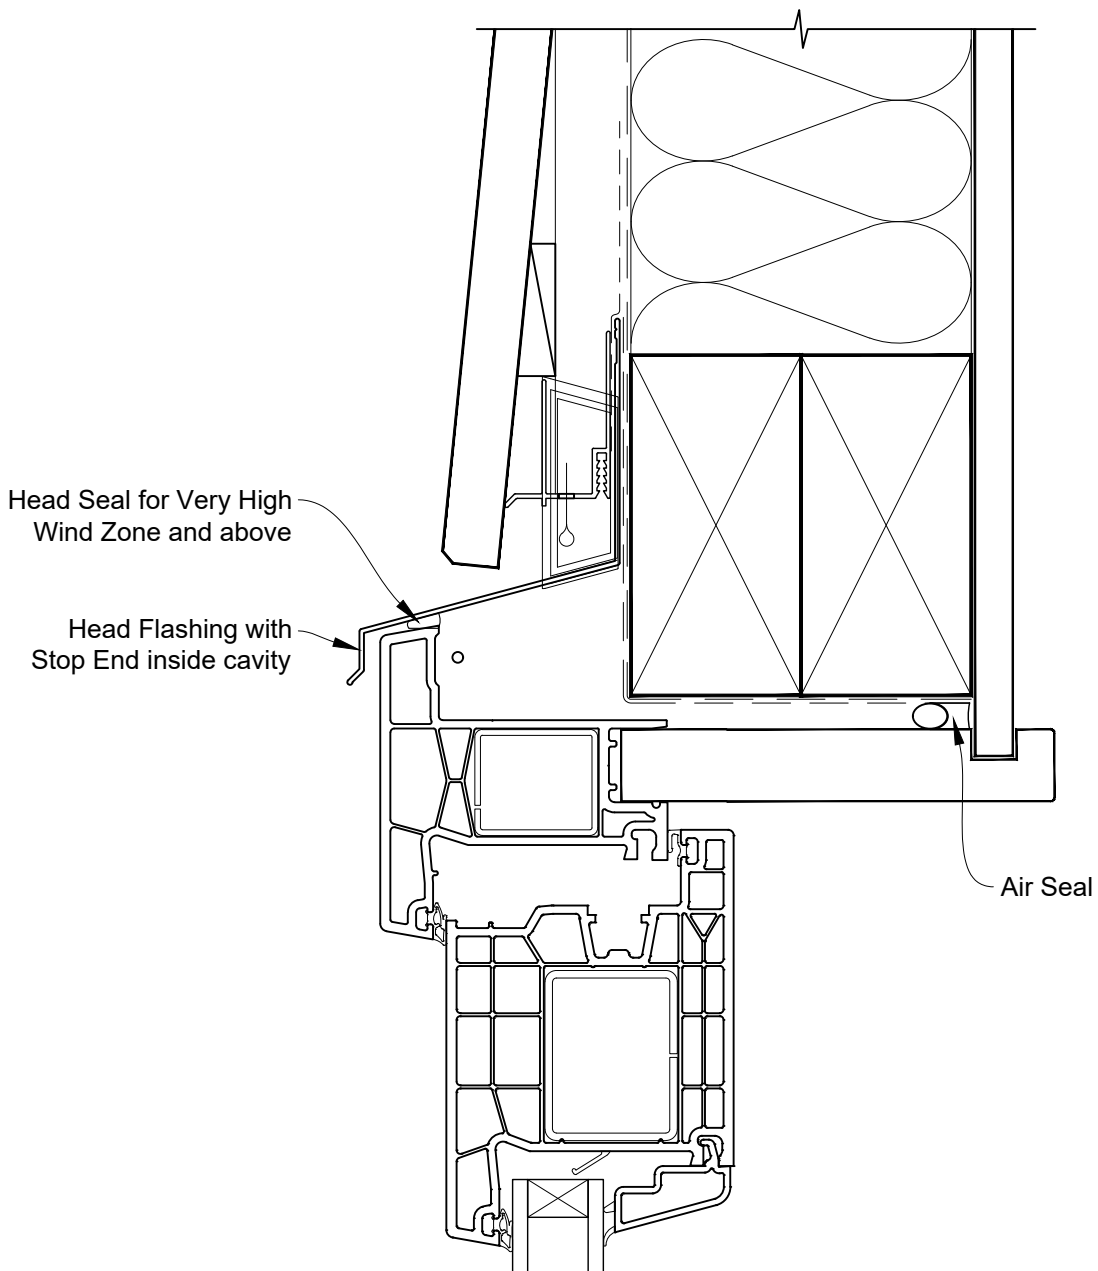

INSTALLATION DETAIL - KLIMA SERIES HINGED DOOR OPEN IN ON BEVELBACK WEATHERBOARD CAVITY CONSTRUCTION

Date: 01.06.20

Scale: 1:2

CAD Ref.: KSHIBW-CH

INSTALLATION DETAIL - KLIMA SERIES HINGED DOOR OPEN IN ON BEVELBACK WEATHERBOARD CAVITY CONSTRUCTION

Date: 01.06.20

Scale: 1:2

CAD Ref.: KSHIBW-CS