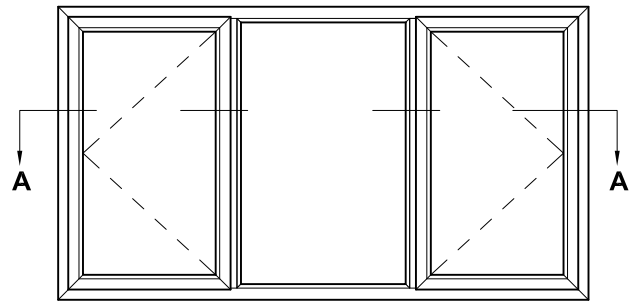

**KLIMA SERIES, CASEMENT WINDOW
HORIZONTAL DETAILS, SASH OPEN OUT
CROSS SECTION**

CAD REF. VKAW04-0

DATE
01.01.17

SCALE
1:2

CHAIR FRAME OPTION

SECTION A-A