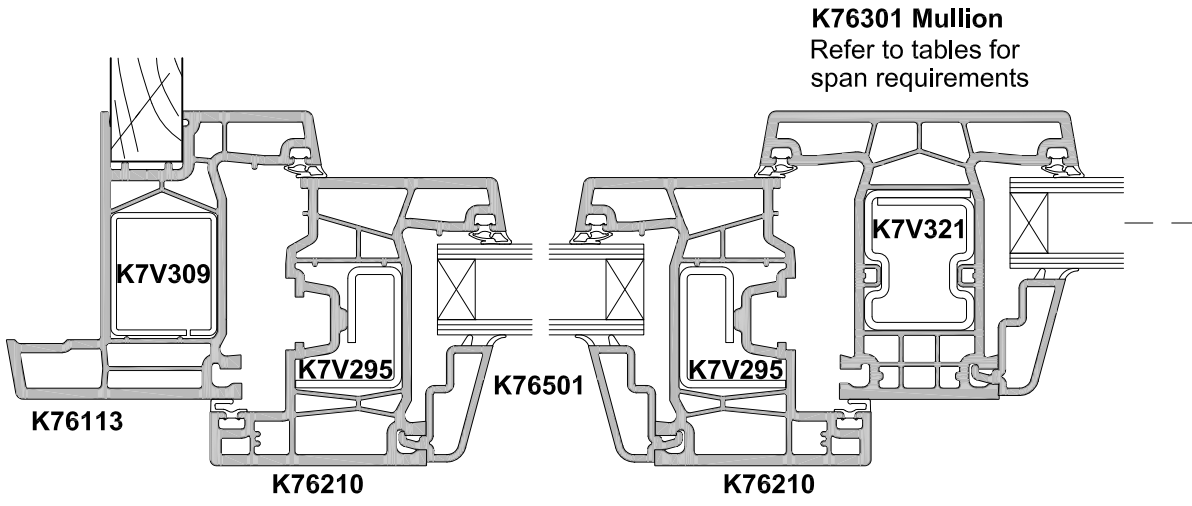

**KLIMA SERIES, CASEMENT WINDOW
HORIZONTAL DETAILS, SASH OPEN OUT
CROSS SECTION**

CAD REF. VKAW04-0

DATE
01.01.17

SCALE
1:2

CHAIR FRAME OPTION

SECTION A-A