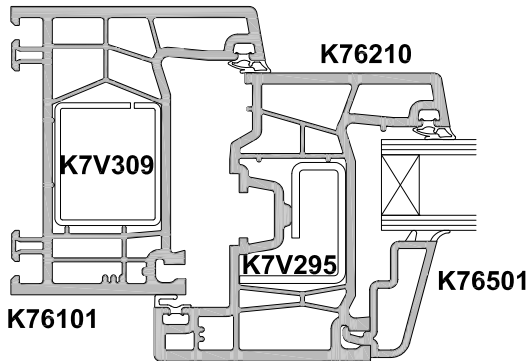

**KLIMA SERIES, CASEMENT WINDOW
HORIZONTAL DETAILS, SASH OPEN OUT
CROSS SECTION**

CAD REF. VKAW04-0

DATE
01.01.17

SCALE
1:2

CHAIR FRAME OPTION

SECTION A-A