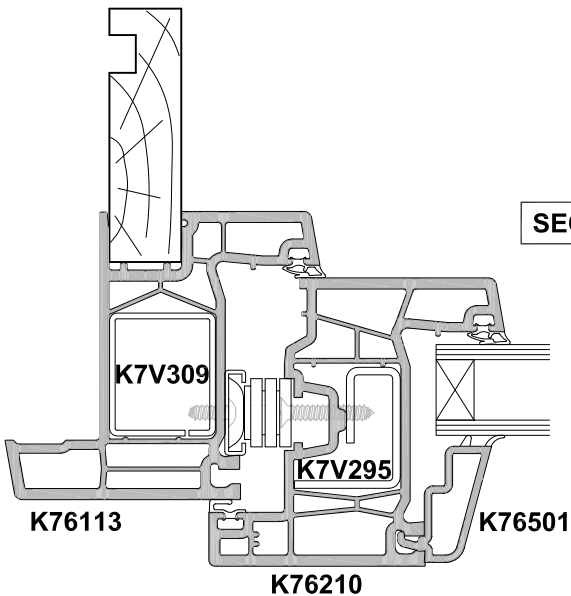

KLIMA SERIES
AWNING WINDOW, SASH OPEN OUT
CROSS SECTION

CAD REF. VKAW02-0

DATE
01.01.17

SCALE
1:2

SECTION A-A

SECTION B-B