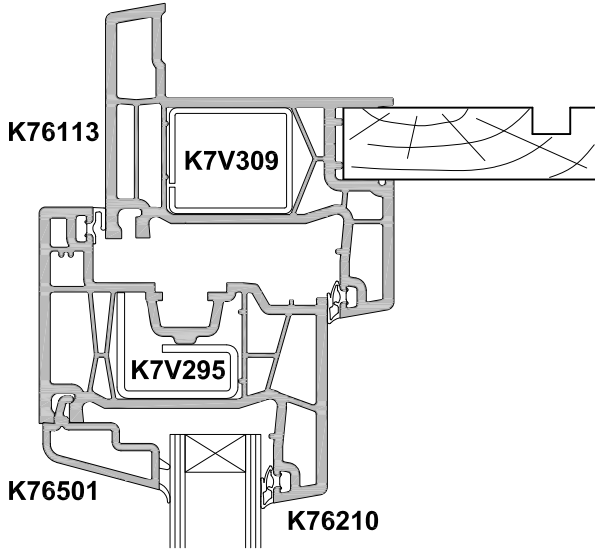

KLIMA SERIES
AWNING WINDOW, SASH OPEN OUT
CROSS SECTION

CAD REF. VKAW02-0

DATE
01.01.17

SCALE
1:2

SECTION A-A

SECTION B-B