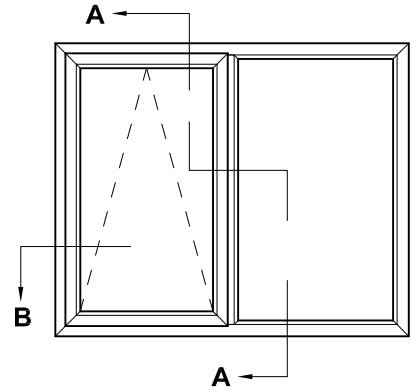

KLIMA SERIES
AWNING WINDOW, SASH OPEN OUT
CROSS SECTION

CAD REF. VKAW02-0

DATE
01.01.17

SCALE
1:2

SECTION A-A

SECTION B-B