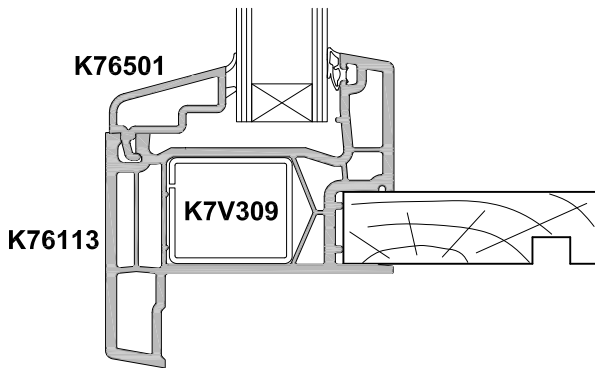

KLIMA SERIES
AWNING WINDOW, SASH OPEN OUT
CROSS SECTION

CAD REF. VKAW02-0

DATE
01.01.17

SCALE
1:2

SECTION A-A

SECTION B-B