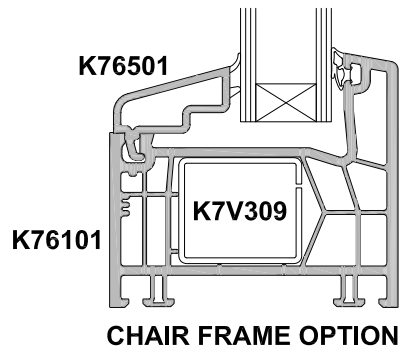

KLIMA SERIES
AWNING WINDOW, SASH OPEN OUT
CROSS SECTION

CAD REF. VKAW02-0

DATE
01.01.17

SCALE
1:2

SECTION A-A

SECTION B-B