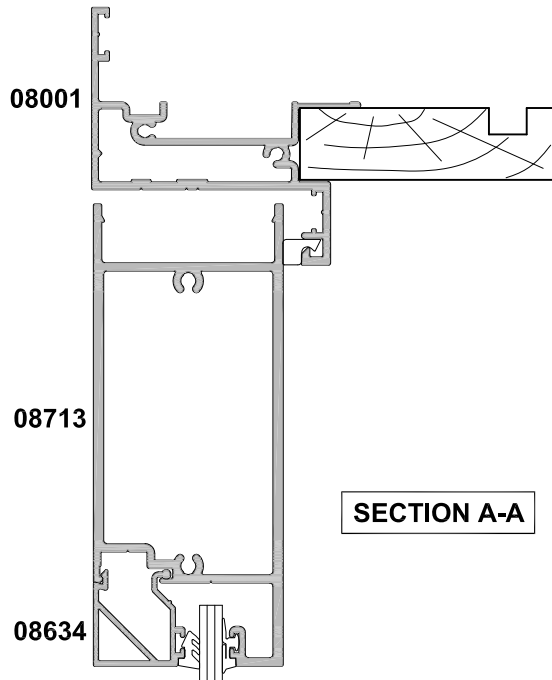

**MAGNUM 50
OPEN OUT HINGED DOOR
WITH ARCHITECTURAL DOOR PANEL
CROSS SECTION**

CAD REF. VCMD16-0

DATE
01.06.11

SCALE
1:2

SECTION A-A

FRENCH DOOR STILE OPTION

SECTION B-B