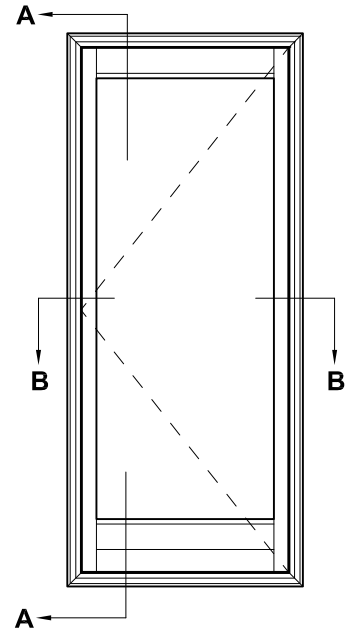

**MAGNUM 50
OPEN OUT HINGED DOOR
WITH ARCHITECTURAL DOOR PANEL
CROSS SECTION**

CAD REF. VCMD16-0

DATE
01.06.11

SCALE
1:2

SECTION A-A

FRENCH DOOR STILE OPTION

SECTION B-B