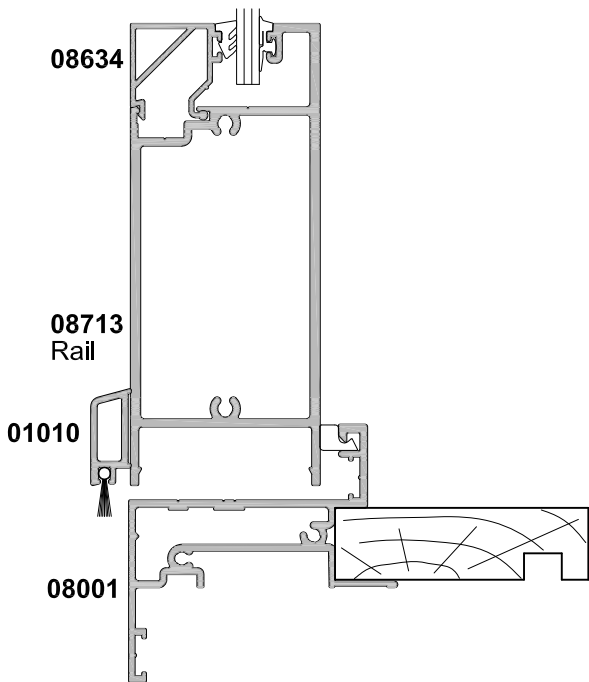

**MAGNUM 50
OPEN OUT HINGED DOOR
WITH ARCHITECTURAL DOOR PANEL
CROSS SECTION**

CAD REF. VCMD16-0

DATE
01.06.11

SCALE
1:2

SECTION A-A

FRENCH DOOR STILE OPTION

SECTION B-B