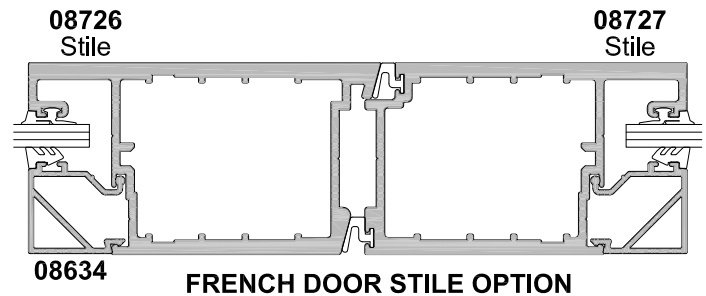

**MAGNUM 50
OPEN OUT HINGED DOOR
WITH ARCHITECTURAL DOOR PANEL
CROSS SECTION**

CAD REF. VCMD16-0

DATE
01.06.11

SCALE
1:2

SECTION A-A

FRENCH DOOR STILE OPTION

SECTION B-B