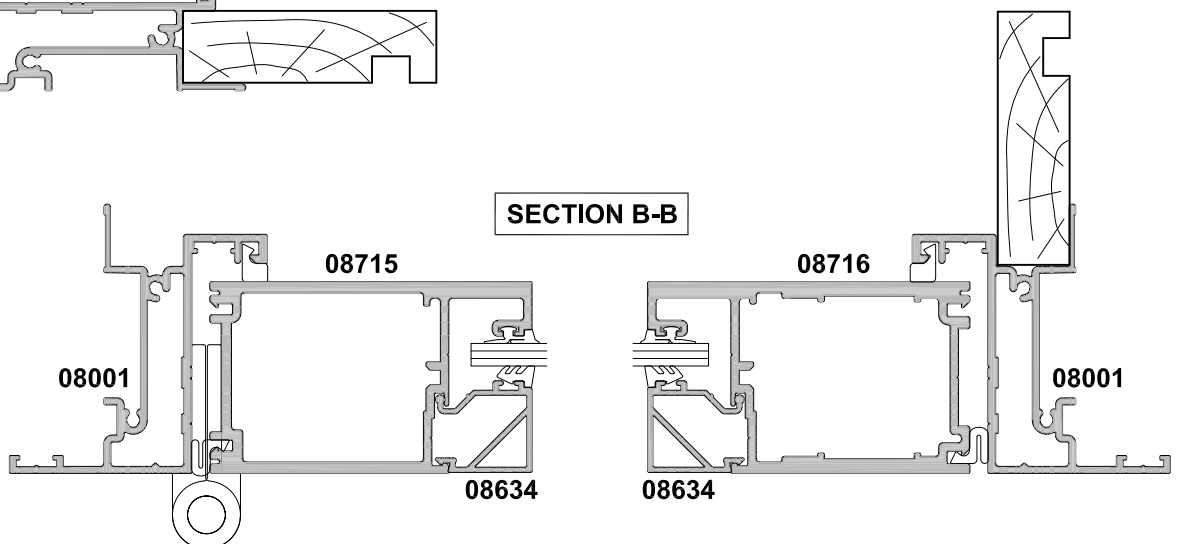

**MAGNUM 50
OPEN OUT HINGED DOOR
WITH ARCHITECTURAL DOOR PANEL
CROSS SECTION**

CAD REF. VCMD16-0

DATE
01.06.11

SCALE
1:2

SECTION A-A

FRENCH DOOR STILE OPTION

SECTION B-B