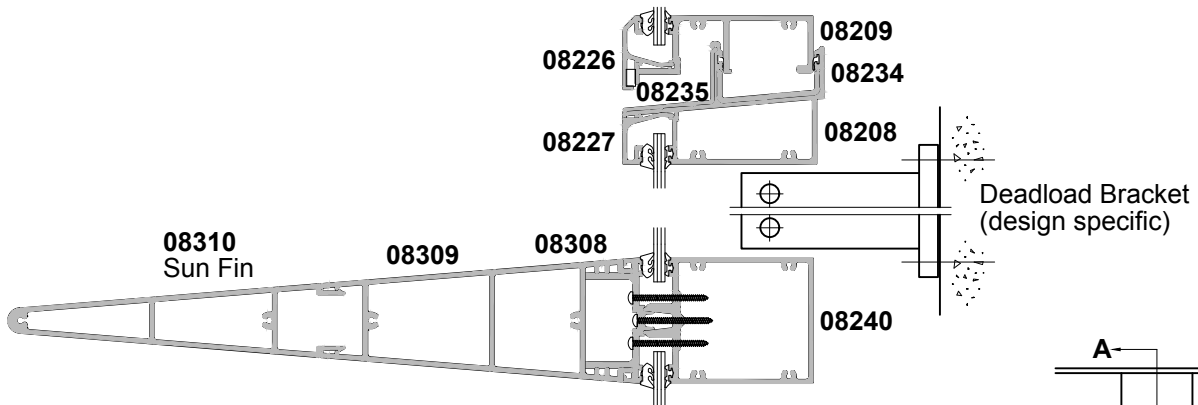

**100MM FLUSHGLAZE
SUN FINS, SINGLE GLAZED
CROSS SECTION**

CAD REF. VCFG03-0

DATE
01.08.16

SCALE
1:4

SECTION A-A