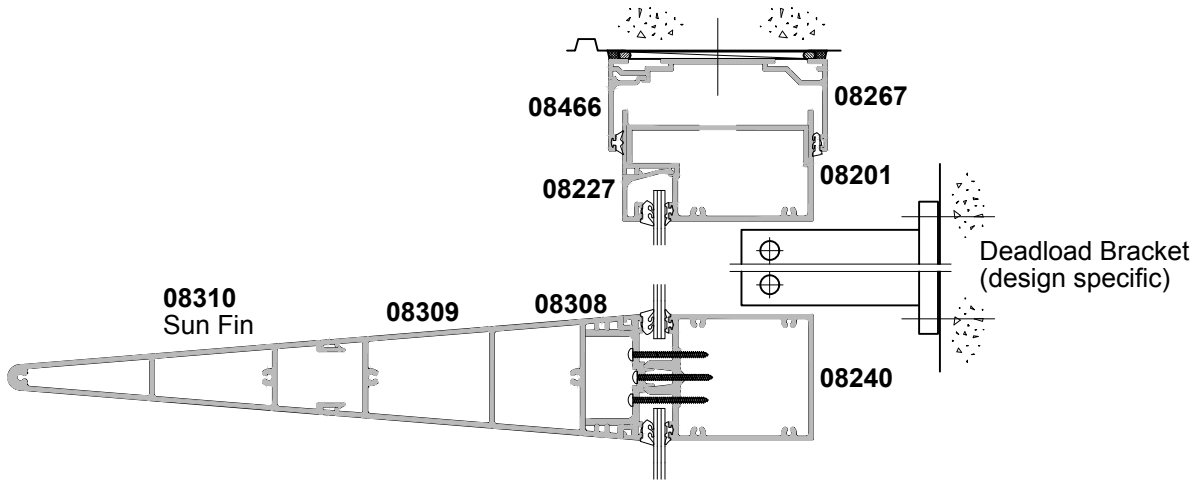

**100MM FLUSHGLAZE
SUN FINS, SINGLE GLAZED
CROSS SECTION**

CAD REF. VCFG03-0

DATE
01.08.16

SCALE
1:4

SECTION A-A