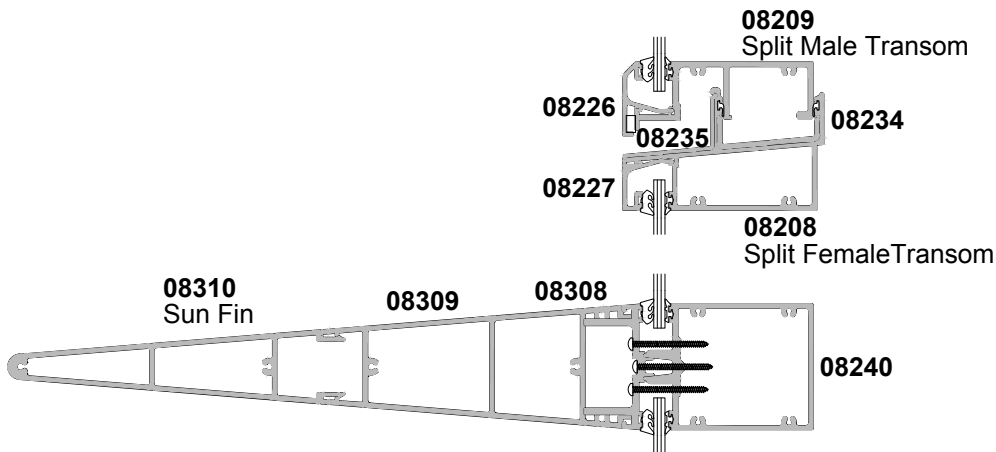

**100MM FLUSHGLAZE
SUN FINS, SINGLE GLAZED
CROSS SECTION**

CAD REF. VCFG03-0

DATE
01.08.16

SCALE
1:4

SECTION A-A