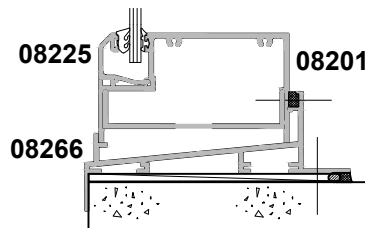

**100MM FLUSHGLAZE
SUN FINS, SINGLE GLAZED
CROSS SECTION**

CAD REF. VCFG03-0

DATE
01.08.16

SCALE
1:4

SECTION A-A