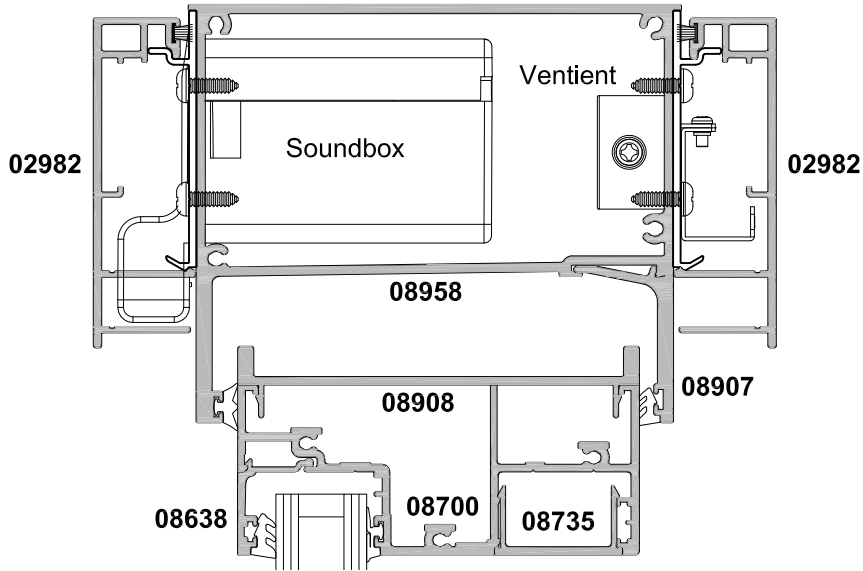

APL ARCHITECTURAL SERIES
106MM & 158MM VENTIENT
CROSS SECTION

CAD REF. VAAW04-0

DATE
01.08.18

SCALE
1:2

106MM VENTIENT FRAME

158MM VENTIENT FRAME