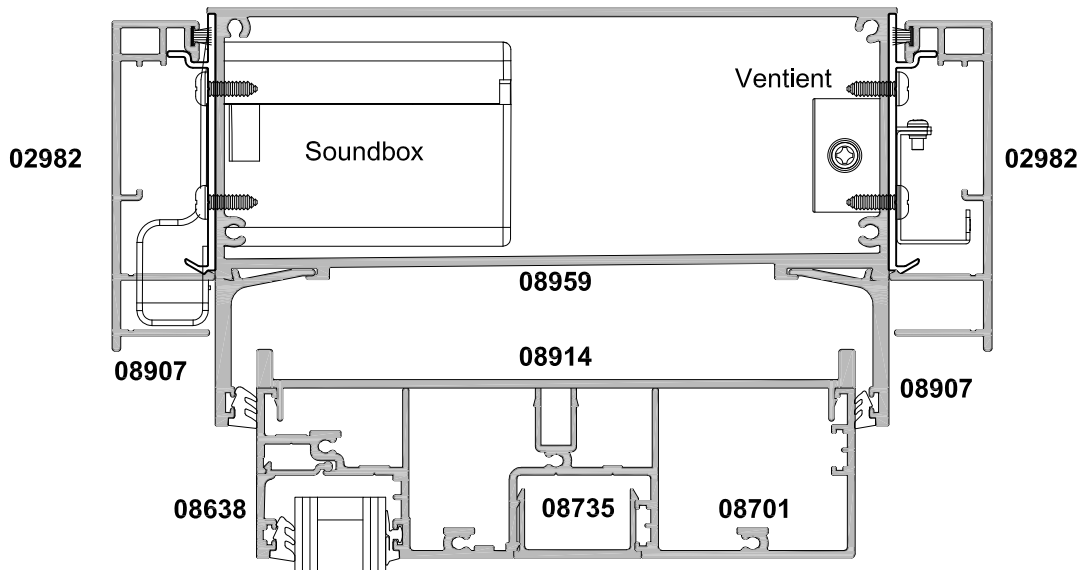

APL ARCHITECTURAL SERIES
106MM & 158MM VENTIENT
CROSS SECTION

CAD REF. VAAW04-0

DATE
01.08.18

SCALE
1:2

106MM VENTIENT FRAME

158MM VENTIENT FRAME