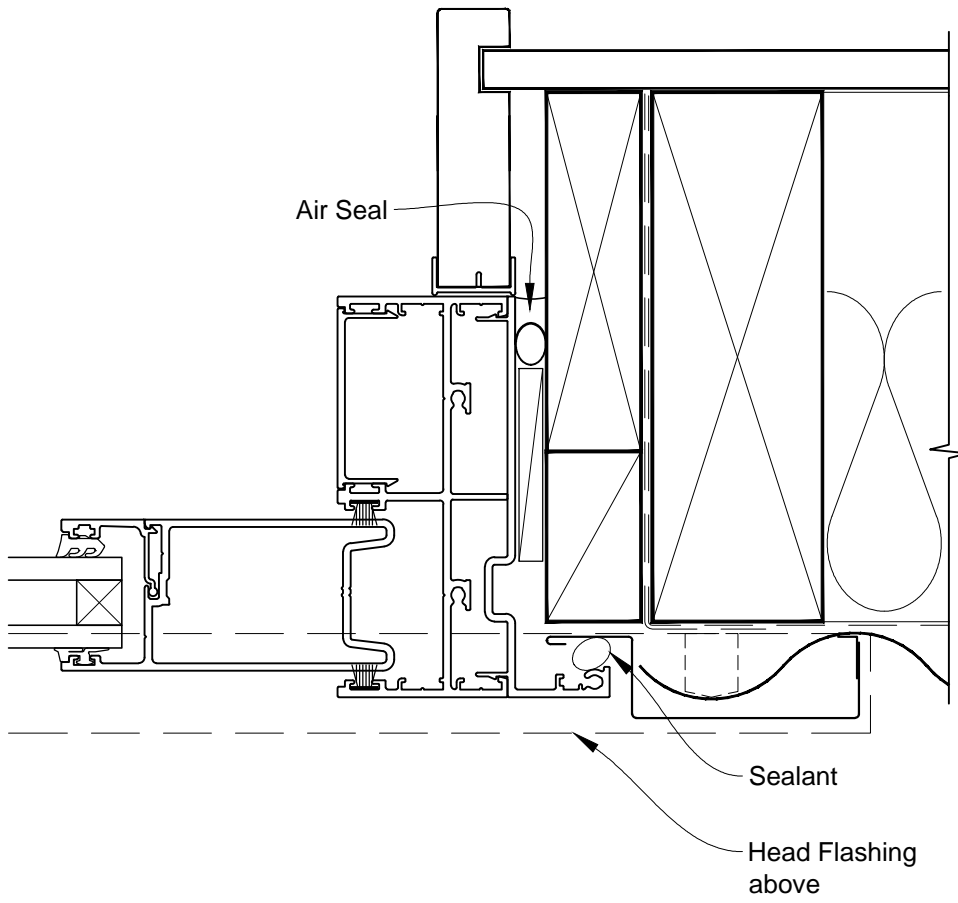

INSTALLATION DETAIL - ARCHITECTURAL SERIES SLIDING WINDOW ON PROFILE METAL CAVITY CONSTRUCTION

Date: 01.03.14

Scale: 1:2

CAD Ref.: ASSWPM-CH

INSTALLATION DETAIL - ARCHITECTURAL SERIES SLIDING WINDOW ON PROFILE METAL CAVITY CONSTRUCTION

Date: 01.03.14

Scale: 1:2

CAD Ref.: ASSWPM-CJ

INSTALLATION DETAIL - ARCHITECTURAL SERIES SLIDING WINDOW ON PROFILE METAL CAVITY CONSTRUCTION

Date: 01.03.14

Scale: 1:2

CAD Ref.: ASSWPM-CS

INSTALLATION DETAIL - ARCHITECTURAL SERIES SLIDING WINDOW ON PROFILE METAL CAVITY CONSTRUCTION

Date: 01.03.14 Scale: 1:2 CAD Ref.: ASSWPM-CS2

INSTALLATION DETAIL - ARCHITECTURAL SERIES SLIDING WINDOW ON PROFILE METAL DIRECT FIXED CLADDING

Date: 01.03.14

Scale: 1:2

CAD Ref.: ASSWPM-DH

INSTALLATION DETAIL - ARCHITECTURAL SERIES SLIDING WINDOW ON PROFILE METAL DIRECT FIXED CLADDING

Date: 01.03.14

Scale: 1:2

CAD Ref.: ASSWPM-DJ

INSTALLATION DETAIL - ARCHITECTURAL SERIES SLIDING WINDOW ON PROFILE METAL DIRECT FIXED CLADDING

Date: 01.03.14

Scale: 1:2

CAD Ref.: ASSWPM-DS

INSTALLATION DETAIL - ARCHITECTURAL SERIES SLIDING WINDOW ON PROFILE METAL DIRECT FIXED CLADDING