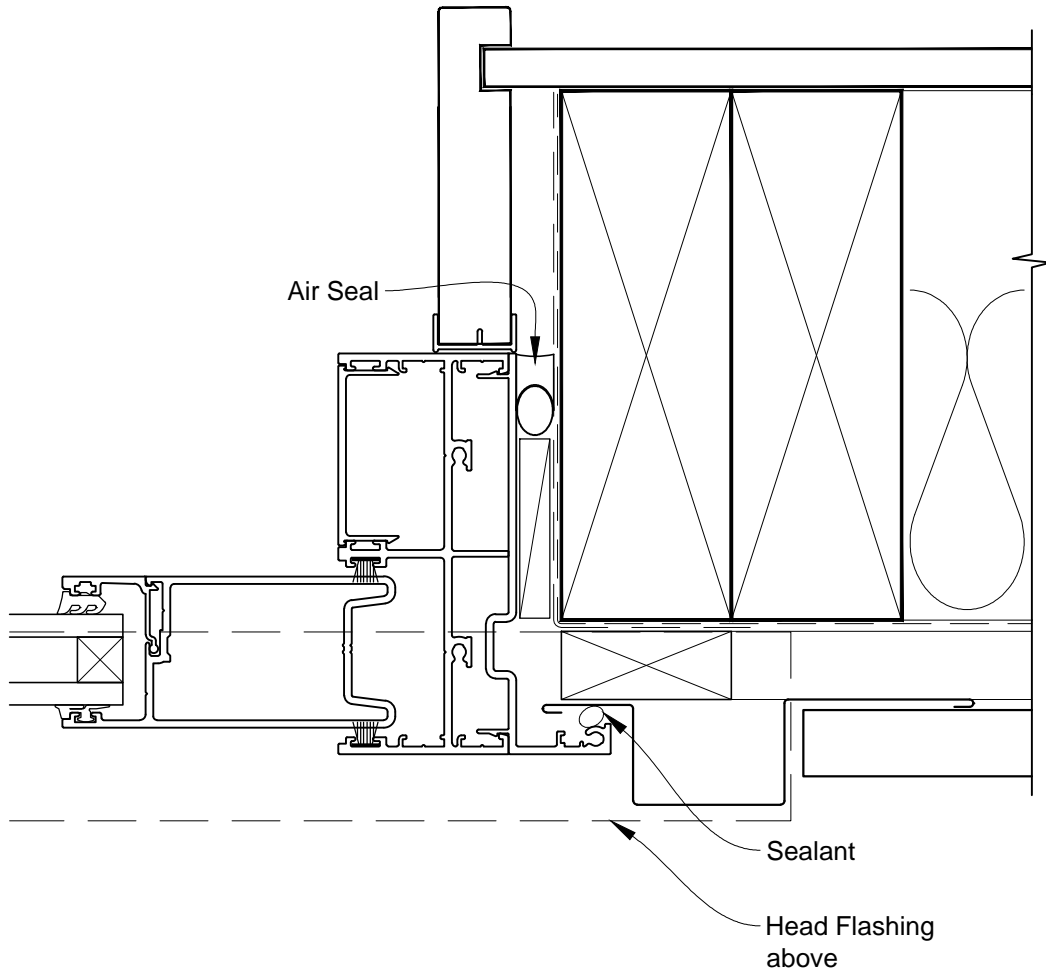

INSTALLATION DETAIL - ARCHITECTURAL SERIES SLIDING WINDOW ON PROFILE METAL CAVITY CONSTRUCTION

Date: 01.03.14

Scale: 1:2

CAD Ref.: ASSWPM-CH

INSTALLATION DETAIL - ARCHITECTURAL SERIES SLIDING WINDOW ON PROFILE METAL CAVITY CONSTRUCTION

Date: 01.03.14

Scale: 1:2

CAD Ref.: ASSWPM-CJ

INSTALLATION DETAIL - ARCHITECTURAL SERIES SLIDING WINDOW ON PROFILE METAL CAVITY CONSTRUCTION

Date: 01.03.14

Scale: 1:2

CAD Ref.: ASSWPM-CS

INSTALLATION DETAIL - ARCHITECTURAL SERIES SLIDING WINDOW ON PROFILE METAL CAVITY CONSTRUCTION

Date: 01.03.14 Scale: 1:2 CAD Ref.: ASSWPM-CS2

INSTALLATION DETAIL - ARCHITECTURAL SERIES SLIDING WINDOW ON PROFILE METAL DIRECT FIXED CLADDING

Date: 01.03.14

Scale: 1:2

CAD Ref.: ASSWPM-DH

INSTALLATION DETAIL - ARCHITECTURAL SERIES SLIDING WINDOW ON PROFILE METAL DIRECT FIXED CLADDING