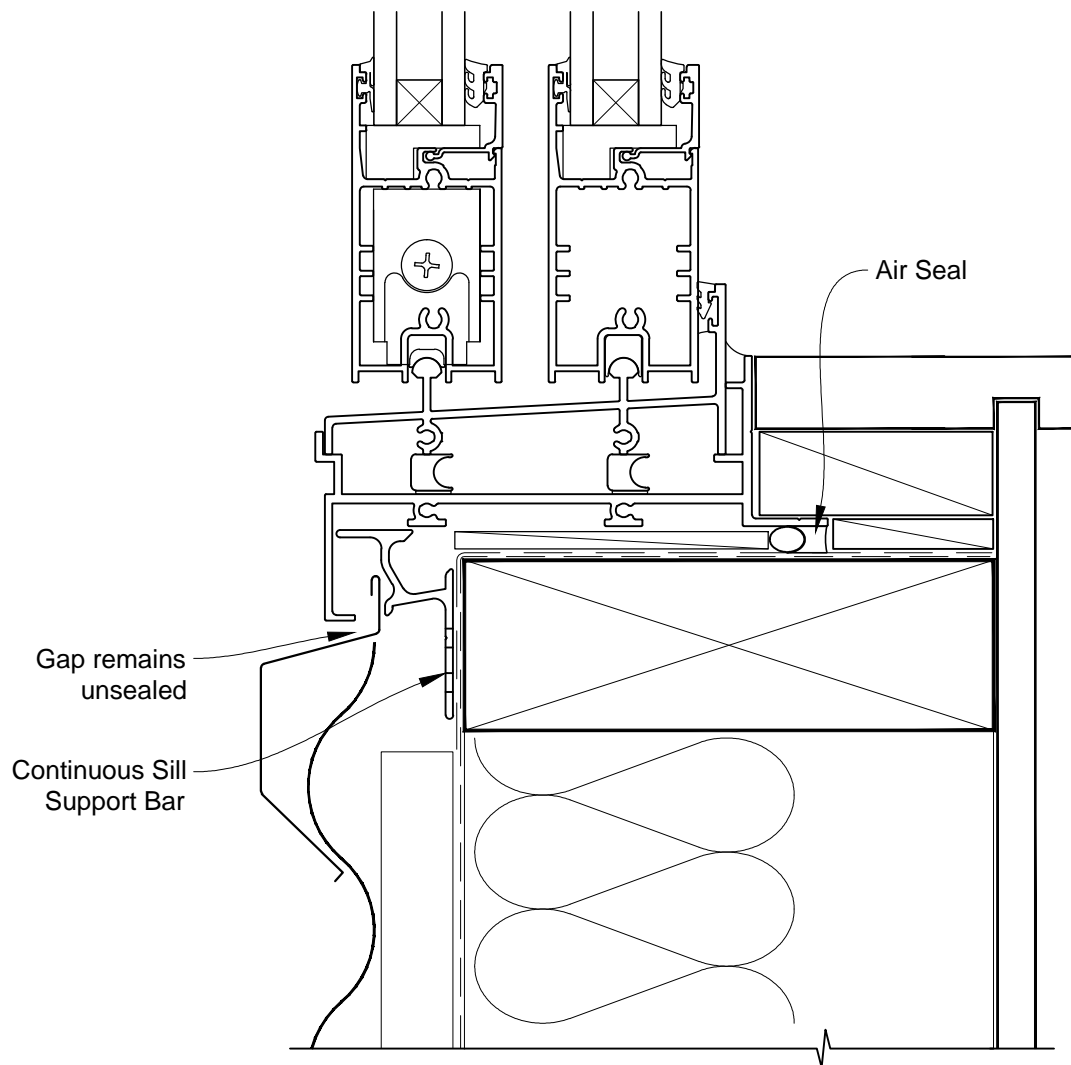

INSTALLATION DETAIL - ARCHITECTURAL SERIES SLIDING WINDOW ON PROFILE METAL CAVITY CONSTRUCTION

Date: 01.03.14

Scale: 1:2

CAD Ref.: ASSWPM-CH

INSTALLATION DETAIL - ARCHITECTURAL SERIES SLIDING WINDOW ON PROFILE METAL CAVITY CONSTRUCTION

Date: 01.03.14

Scale: 1:2

CAD Ref.: ASSWPM-CJ

INSTALLATION DETAIL - ARCHITECTURAL SERIES SLIDING WINDOW ON PROFILE METAL CAVITY CONSTRUCTION

Date: 01.03.14

Scale: 1:2

CAD Ref.: ASSWPM-CS

INSTALLATION DETAIL - ARCHITECTURAL SERIES SLIDING WINDOW ON PROFILE METAL CAVITY CONSTRUCTION

Date: 01.03.14 Scale: 1:2 CAD Ref.: ASSWPM-CS2

INSTALLATION DETAIL - ARCHITECTURAL SERIES SLIDING WINDOW ON PROFILE METAL DIRECT FIXED CLADDING

Date: 01.03.14

Scale: 1:2

CAD Ref.: ASSWPM-DH

INSTALLATION DETAIL - ARCHITECTURAL SERIES SLIDING WINDOW ON PROFILE METAL DIRECT FIXED CLADDING