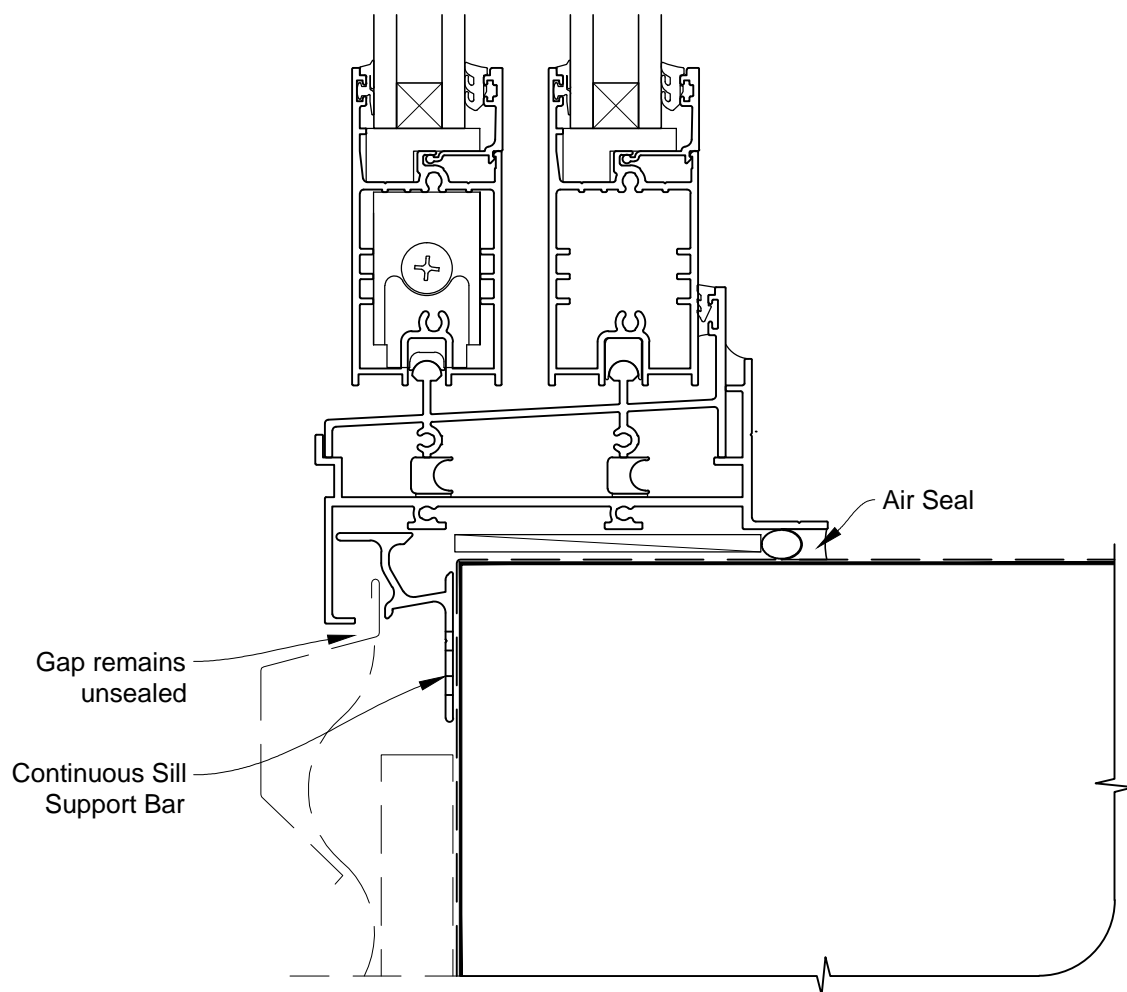

INSTALLATION DETAIL - ARCHITECTURAL SERIES SLIDING WINDOW ON PROFILE METAL CAVITY CONSTRUCTION

Date: 01.03.14

Scale: 1:2

CAD Ref.: ASSWPM-CH

INSTALLATION DETAIL - ARCHITECTURAL SERIES SLIDING WINDOW ON PROFILE METAL CAVITY CONSTRUCTION

Date: 01.03.14

Scale: 1:2

CAD Ref.: ASSWPM-CJ

INSTALLATION DETAIL - ARCHITECTURAL SERIES SLIDING WINDOW ON PROFILE METAL CAVITY CONSTRUCTION

Date: 01.03.14

Scale: 1:2

CAD Ref.: ASSWPM-CS

INSTALLATION DETAIL - ARCHITECTURAL SERIES SLIDING WINDOW ON PROFILE METAL CAVITY CONSTRUCTION

Date: 01.03.14 Scale: 1:2 CAD Ref.: ASSWPM-CS2

INSTALLATION DETAIL - ARCHITECTURAL SERIES SLIDING WINDOW ON PROFILE METAL DIRECT FIXED CLADDING

Date: 01.03.14

Scale: 1:2

CAD Ref.: ASSWPM-DH

INSTALLATION DETAIL - ARCHITECTURAL SERIES SLIDING WINDOW ON PROFILE METAL DIRECT FIXED CLADDING