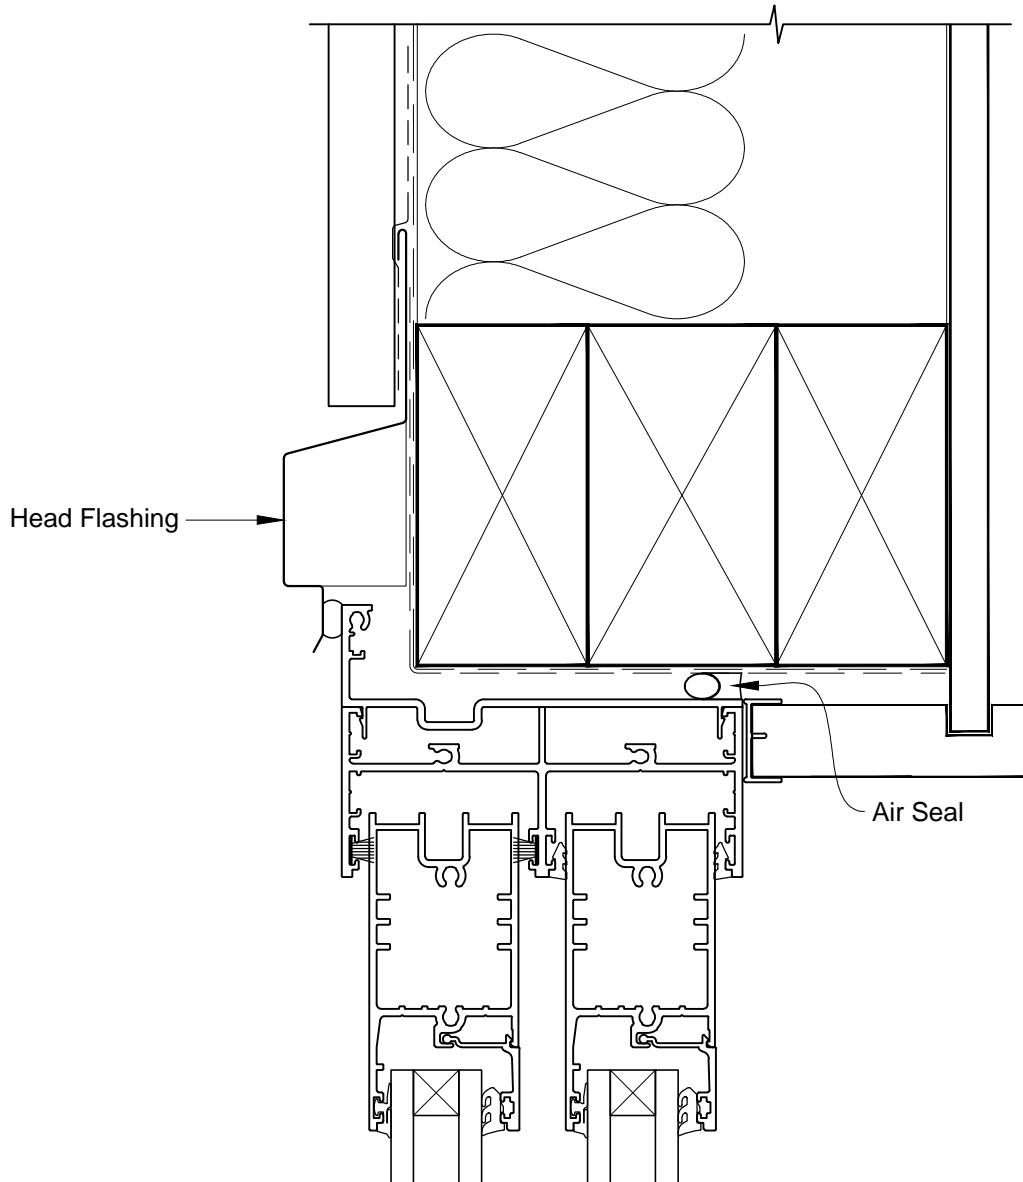

INSTALLATION DETAIL - ARCHITECTURAL SERIES SLIDING WINDOW ON PROFILE METAL CAVITY CONSTRUCTION

Date: 01.03.14

Scale: 1:2

CAD Ref.: ASSWPM-CH

INSTALLATION DETAIL - ARCHITECTURAL SERIES SLIDING WINDOW ON PROFILE METAL CAVITY CONSTRUCTION

Date: 01.03.14

Scale: 1:2

CAD Ref.: ASSWPM-CJ

INSTALLATION DETAIL - ARCHITECTURAL SERIES SLIDING WINDOW ON PROFILE METAL CAVITY CONSTRUCTION

Date: 01.03.14

Scale: 1:2

CAD Ref.: ASSWPM-CS

INSTALLATION DETAIL - ARCHITECTURAL SERIES SLIDING WINDOW ON PROFILE METAL CAVITY CONSTRUCTION

Date: 01.03.14 Scale: 1:2 CAD Ref.: ASSWPM-CS2

INSTALLATION DETAIL - ARCHITECTURAL SERIES SLIDING WINDOW ON PROFILE METAL DIRECT FIXED CLADDING

Date: 01.03.14

Scale: 1:2

CAD Ref.: ASSWPM-DH

INSTALLATION DETAIL - ARCHITECTURAL SERIES SLIDING WINDOW ON PROFILE METAL DIRECT FIXED CLADDING

Date: 01.03.14

Scale: 1:2

CAD Ref.: ASSWPM-DJ

INSTALLATION DETAIL - ARCHITECTURAL SERIES SLIDING WINDOW ON PROFILE METAL DIRECT FIXED CLADDING

Date: 01.03.14

Scale: 1:2

CAD Ref.: ASSWPM-DS

INSTALLATION DETAIL - ARCHITECTURAL SERIES SLIDING WINDOW ON PROFILE METAL DIRECT FIXED CLADDING