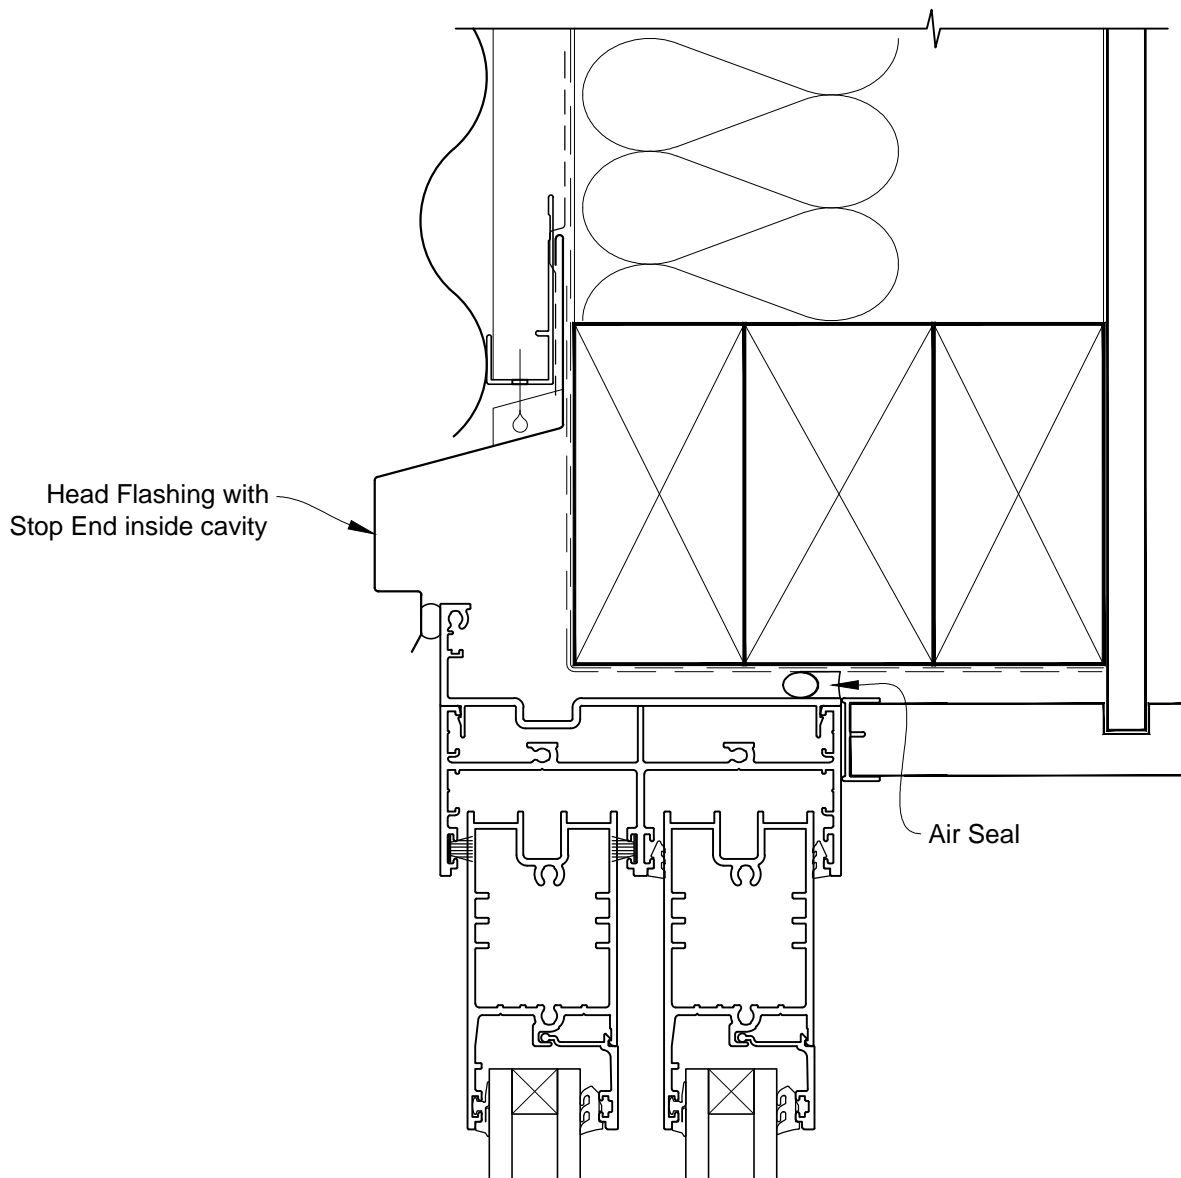

INSTALLATION DETAIL - ARCHITECTURAL SERIES SLIDING WINDOW ON PROFILE METAL CAVITY CONSTRUCTION

Date: 01.03.14

Scale: 1:2

CAD Ref.: ASSWPM-CH

INSTALLATION DETAIL - ARCHITECTURAL SERIES SLIDING WINDOW ON PROFILE METAL CAVITY CONSTRUCTION

Date: 01.03.14

Scale: 1:2

CAD Ref.: ASSWPM-CJ

INSTALLATION DETAIL - ARCHITECTURAL SERIES SLIDING WINDOW ON PROFILE METAL CAVITY CONSTRUCTION

Date: 01.03.14

Scale: 1:2

CAD Ref.: ASSWPM-CS

INSTALLATION DETAIL - ARCHITECTURAL SERIES SLIDING WINDOW ON PROFILE METAL CAVITY CONSTRUCTION

Date: 01.03.14 Scale: 1:2 CAD Ref.: ASSWPM-CS2

INSTALLATION DETAIL - ARCHITECTURAL SERIES SLIDING WINDOW ON PROFILE METAL DIRECT FIXED CLADDING

Date: 01.03.14

Scale: 1:2

CAD Ref.: ASSWPM-DH

INSTALLATION DETAIL - ARCHITECTURAL SERIES SLIDING WINDOW ON PROFILE METAL DIRECT FIXED CLADDING