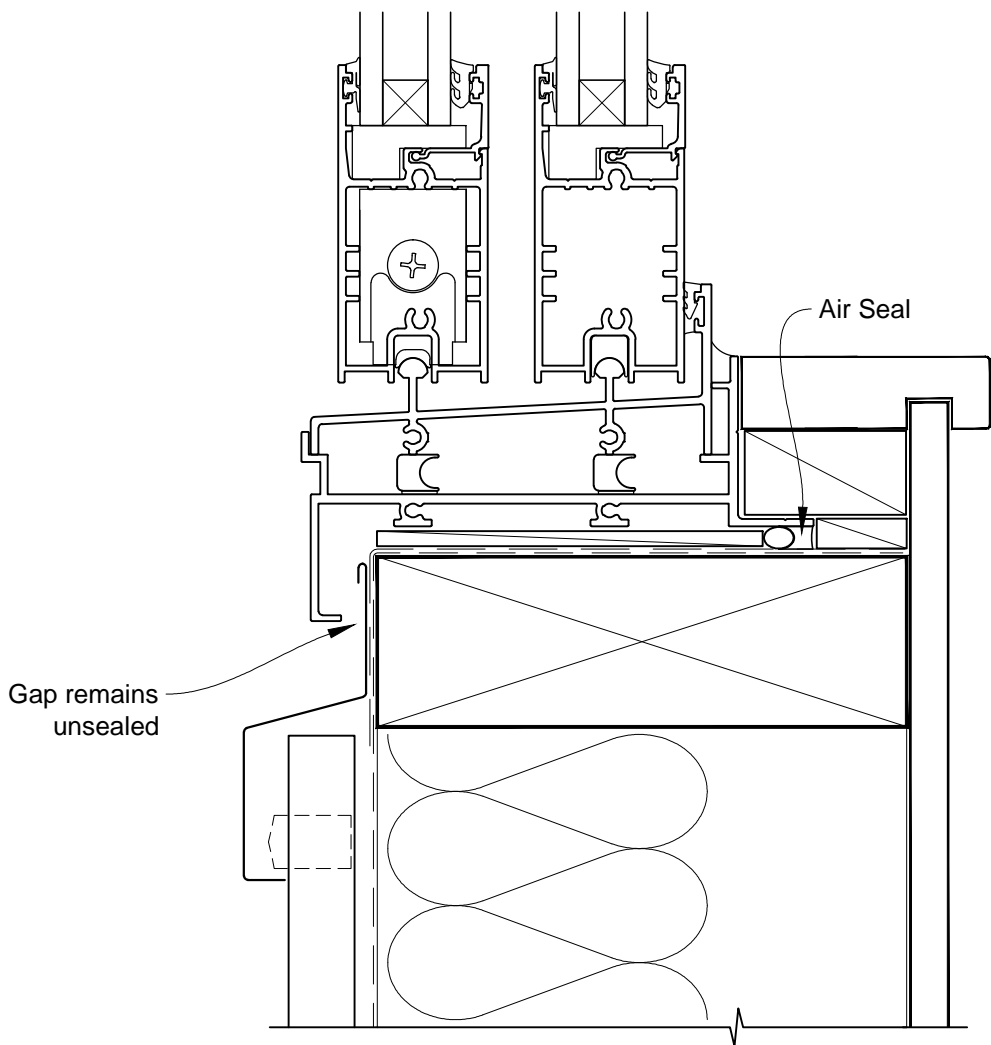

INSTALLATION DETAIL - ARCHITECTURAL SERIES SLIDING WINDOW ON PROFILE METAL CAVITY CONSTRUCTION

Date: 01.03.14

Scale: 1:2

CAD Ref.: ASSWPM-CH

INSTALLATION DETAIL - ARCHITECTURAL SERIES SLIDING WINDOW ON PROFILE METAL CAVITY CONSTRUCTION

Date: 01.03.14 Scale: 1:2 CAD Ref.: ASSWPM-CS2

INSTALLATION DETAIL - ARCHITECTURAL SERIES SLIDING WINDOW ON PROFILE METAL DIRECT FIXED CLADDING

Date: 01.03.14

Scale: 1:2

CAD Ref.: ASSWPM-DH

INSTALLATION DETAIL - ARCHITECTURAL SERIES SLIDING WINDOW ON PROFILE METAL DIRECT FIXED CLADDING

Date: 01.03.14

Scale: 1:2

CAD Ref.: ASSWPM-DJ

INSTALLATION DETAIL - ARCHITECTURAL SERIES SLIDING WINDOW ON PROFILE METAL DIRECT FIXED CLADDING

Date: 01.03.14

Scale: 1:2

CAD Ref.: ASSWPM-DS

INSTALLATION DETAIL - ARCHITECTURAL SERIES SLIDING WINDOW ON PROFILE METAL DIRECT FIXED CLADDING

Date: 01.03.14 Scale: 1:2 CAD Ref.: ASSWPM-DS2