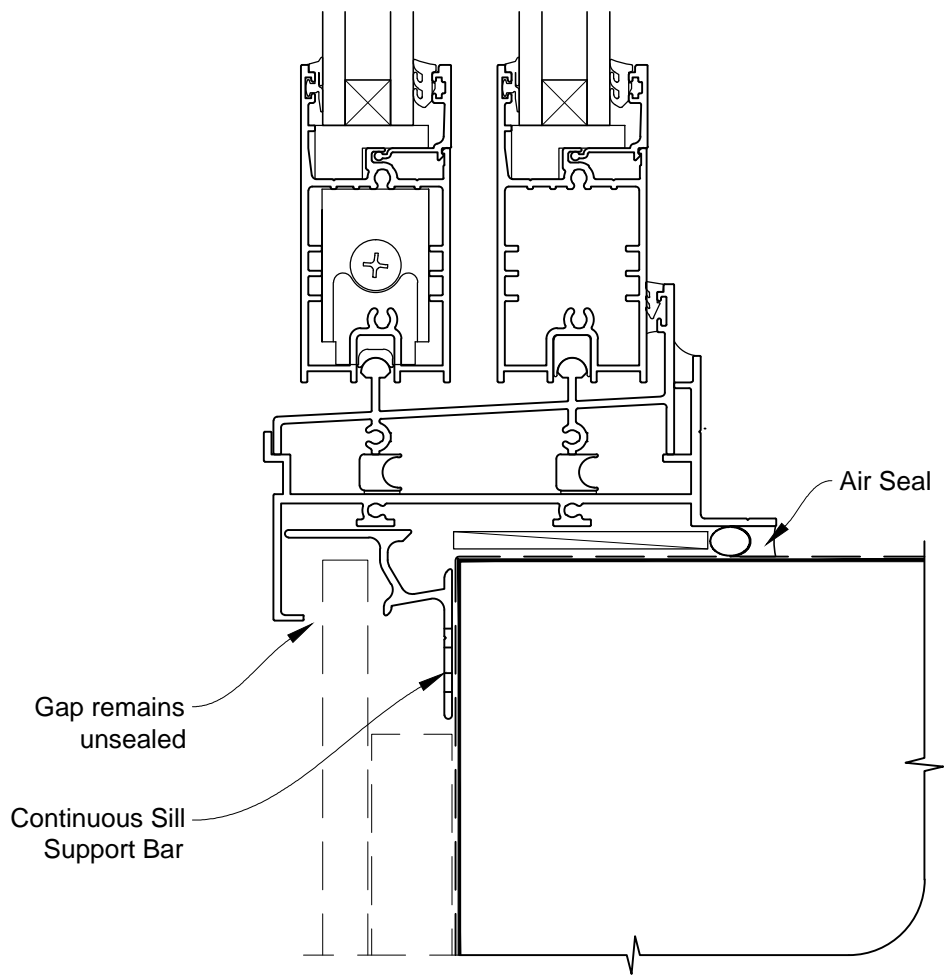

INSTALLATION DETAIL - ARCHITECTURAL SERIES SLIDING WINDOW ON FLAT SHEET CAVITY CONSTRUCTION

Date: 01.03.14   Scale: 1:2   CAD Ref.: ASSWFS-CS2