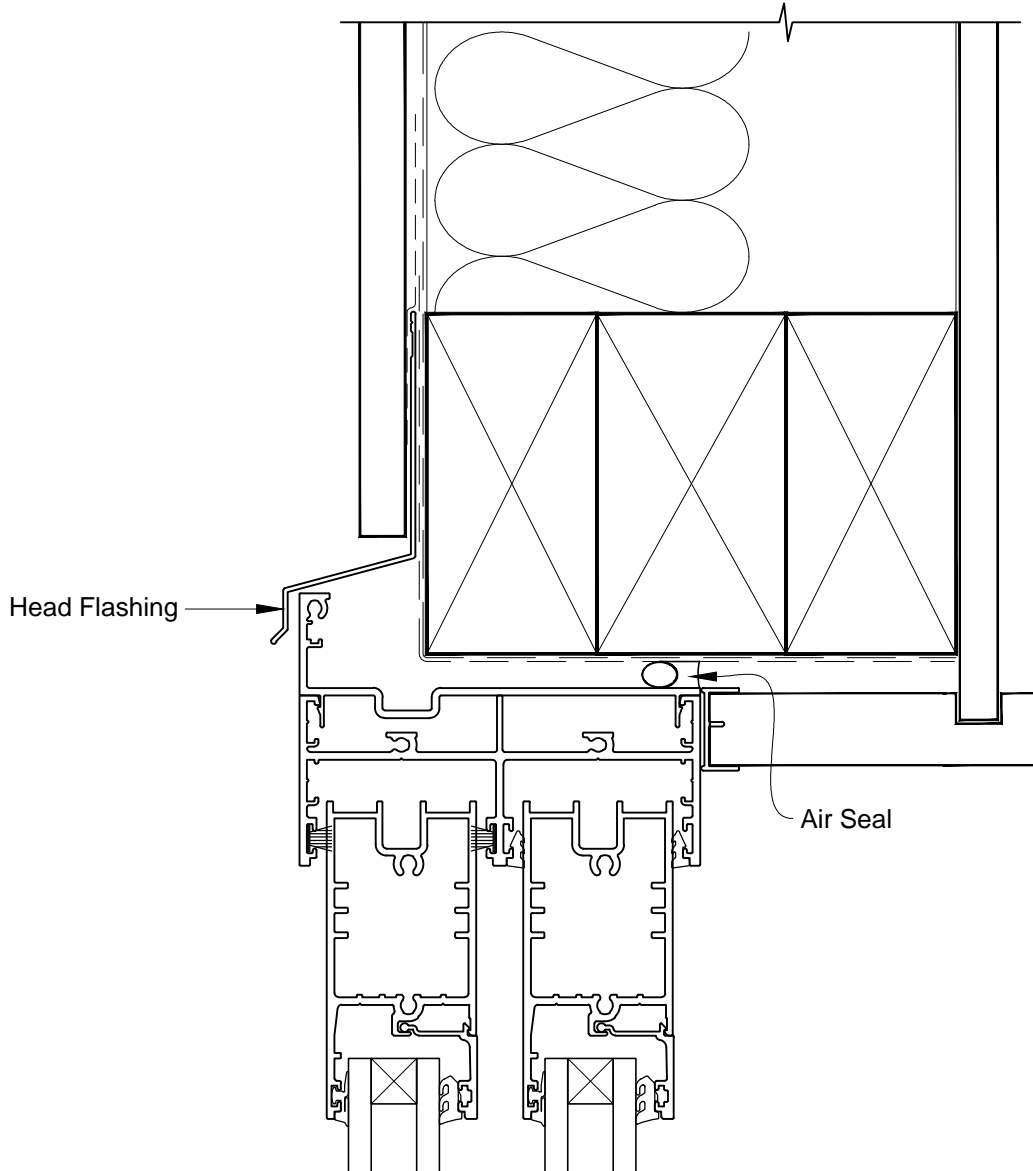

INSTALLATION DETAIL - ARCHITECTURAL SERIES SLIDING WINDOW ON FLAT SHEET CAVITY CONSTRUCTION

Date: 01.03.14 Scale: 1:2 CAD Ref.: ASSWFS-CH

INSTALLATION DETAIL - ARCHITECTURAL SERIES SLIDING WINDOW ON FLAT SHEET CAVITY CONSTRUCTION

Date: 01.03.14 Scale: 1:2 CAD Ref.: ASSWFS-CJ

INSTALLATION DETAIL - ARCHITECTURAL SERIES SLIDING WINDOW ON FLAT SHEET CAVITY CONSTRUCTION

Date: 01.03.14 Scale: 1:2 CAD Ref.: ASSWFS-CS

INSTALLATION DETAIL - ARCHITECTURAL SERIES SLIDING WINDOW ON FLAT SHEET CAVITY CONSTRUCTION

Date: 01.03.14 Scale: 1:2 CAD Ref.: ASSWFS-CS2

INSTALLATION DETAIL - ARCHITECTURAL SERIES SLIDING WINDOW ON FLAT SHEET DIRECT FIXED CLADDING

Date: 01.03.14 Scale: 1:2 CAD Ref.: ASSWFS-DH

INSTALLATION DETAIL - ARCHITECTURAL SERIES SLIDING WINDOW ON FLAT SHEET DIRECT FIXED CLADDING