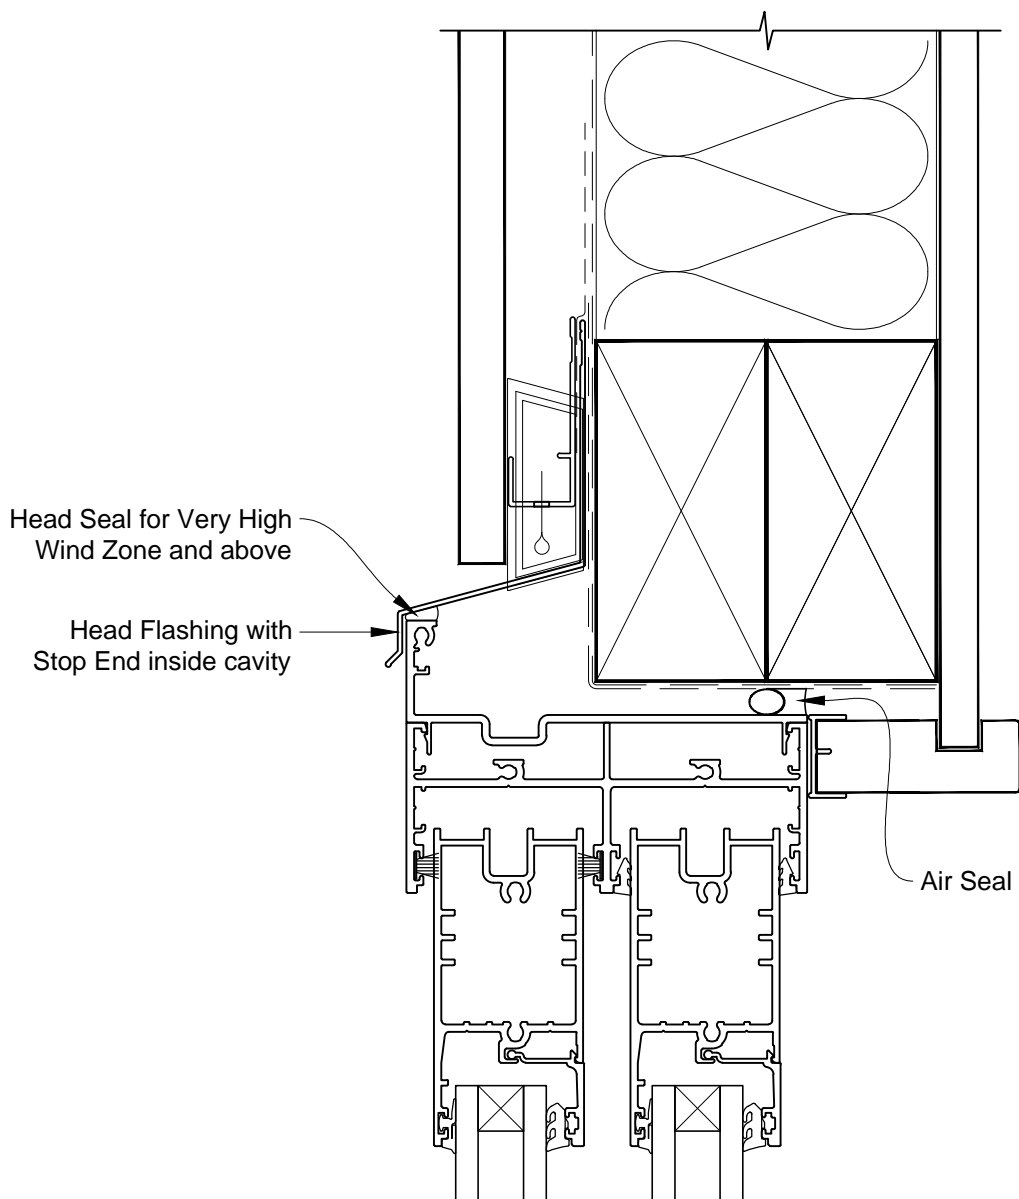

INSTALLATION DETAIL - ARCHITECTURAL SERIES SLIDING WINDOW ON FLAT SHEET CAVITY CONSTRUCTION

Date: 01.03.14 Scale: 1:2 CAD Ref.: ASSWFS-CH

INSTALLATION DETAIL - ARCHITECTURAL SERIES SLIDING WINDOW ON FLAT SHEET CAVITY CONSTRUCTION

Date: 01.03.14 Scale: 1:2 CAD Ref.: ASSWFS-CJ

INSTALLATION DETAIL - ARCHITECTURAL SERIES SLIDING WINDOW ON FLAT SHEET CAVITY CONSTRUCTION

Date: 01.03.14 Scale: 1:2 CAD Ref.: ASSWFS-CS

INSTALLATION DETAIL - ARCHITECTURAL SERIES SLIDING WINDOW ON FLAT SHEET CAVITY CONSTRUCTION

Date: 01.03.14 Scale: 1:2 CAD Ref.: ASSWFS-CS2

INSTALLATION DETAIL - ARCHITECTURAL SERIES SLIDING WINDOW ON FLAT SHEET DIRECT FIXED CLADDING

Date: 01.03.14 Scale: 1:2 CAD Ref.: ASSWFS-DH

INSTALLATION DETAIL - ARCHITECTURAL SERIES SLIDING WINDOW ON FLAT SHEET DIRECT FIXED CLADDING