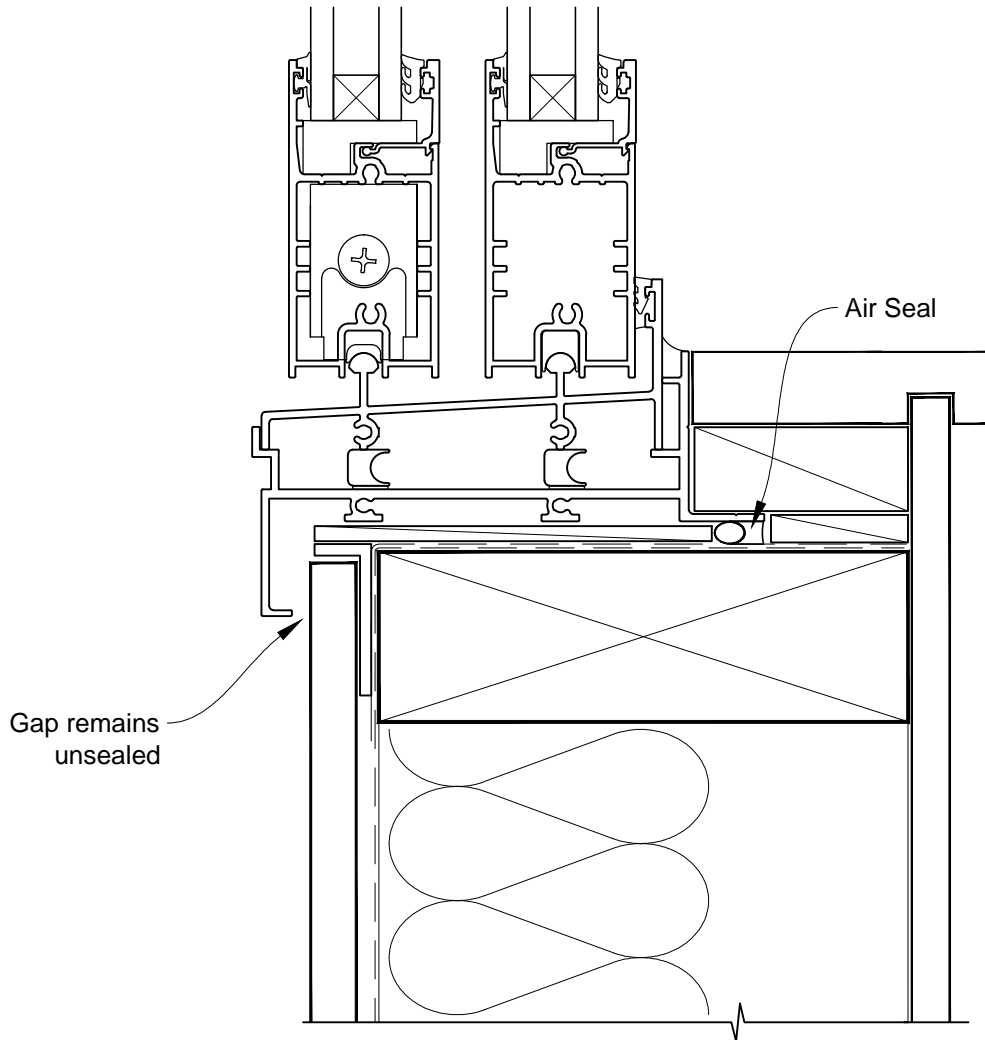

Date: 01.03.14 Scale: 1:2 CAD Ref.: ASSWFS-DJ

INSTALLATION DETAIL - ARCHITECTURAL SERIES SLIDING WINDOW ON FLAT SHEET DIRECT FIXED CLADDING

Date: 01.03.14

Scale: 1:2

CAD Ref.: ASSWFS-DS

INSTALLATION DETAIL - ARCHITECTURAL SERIES SLIDING WINDOW ON FLAT SHEET DIRECT FIXED CLADDING