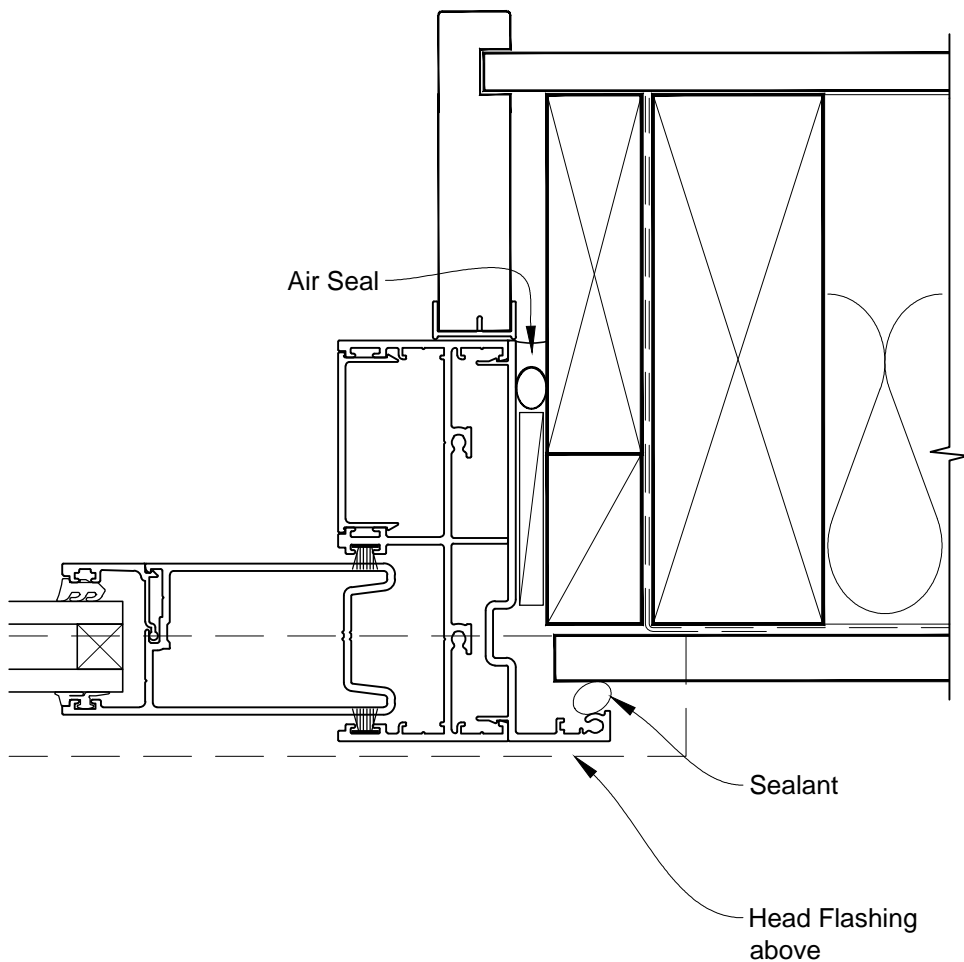

INSTALLATION DETAIL - ARCHITECTURAL SERIES SLIDING WINDOW ON FLAT SHEET CAVITY CONSTRUCTION

Date: 01.03.14 Scale: 1:2 CAD Ref.: ASSWFS-CH

INSTALLATION DETAIL - ARCHITECTURAL SERIES SLIDING WINDOW ON FLAT SHEET CAVITY CONSTRUCTION

Date: 01.03.14 Scale: 1:2 CAD Ref.: ASSWFS-CJ

INSTALLATION DETAIL - ARCHITECTURAL SERIES SLIDING WINDOW ON FLAT SHEET CAVITY CONSTRUCTION

Date: 01.03.14 Scale: 1:2 CAD Ref.: ASSWFS-CS

INSTALLATION DETAIL - ARCHITECTURAL SERIES SLIDING WINDOW ON FLAT SHEET CAVITY CONSTRUCTION

Date: 01.03.14 Scale: 1:2 CAD Ref.: ASSWFS-CS2

INSTALLATION DETAIL - ARCHITECTURAL SERIES SLIDING WINDOW ON FLAT SHEET DIRECT FIXED CLADDING

Date: 01.03.14 Scale: 1:2 CAD Ref.: ASSWFS-DH

INSTALLATION DETAIL - ARCHITECTURAL SERIES SLIDING WINDOW ON FLAT SHEET DIRECT FIXED CLADDING

Date: 01.03.14 Scale: 1:2 CAD Ref.: ASSWFS-DJ

INSTALLATION DETAIL - ARCHITECTURAL SERIES SLIDING WINDOW ON FLAT SHEET DIRECT FIXED CLADDING

Date: 01.03.14

Scale: 1:2

CAD Ref.: ASSWFS-DS

INSTALLATION DETAIL - ARCHITECTURAL SERIES SLIDING WINDOW ON FLAT SHEET DIRECT FIXED CLADDING