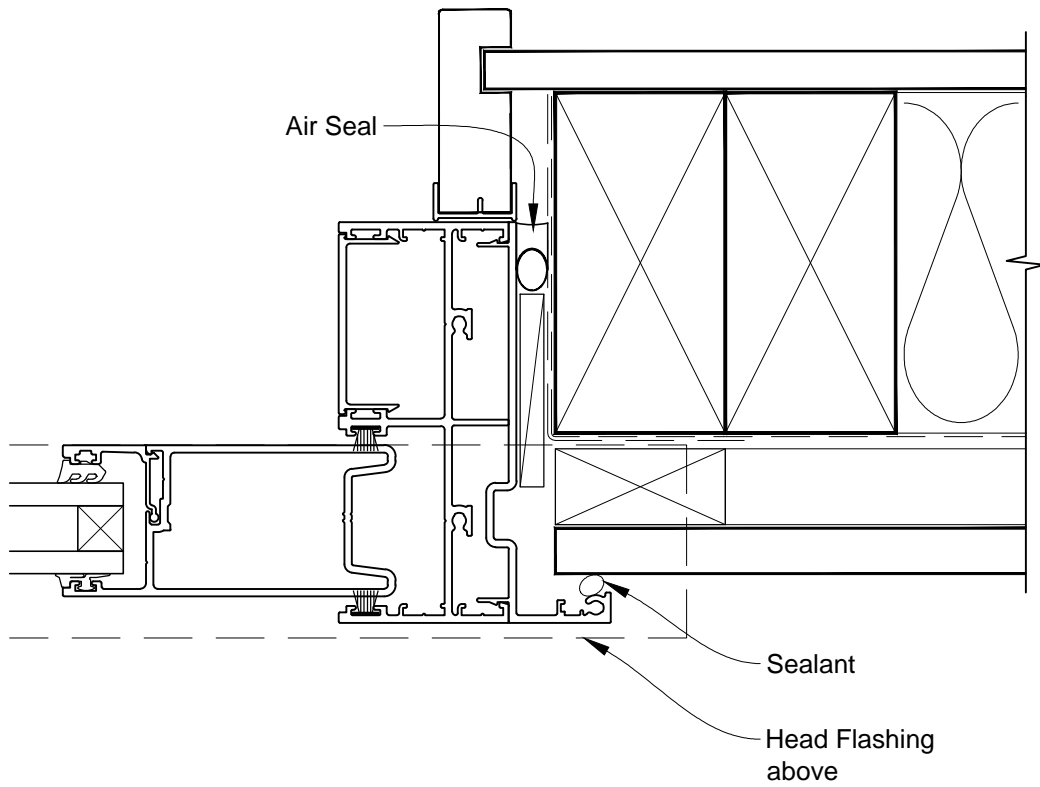

INSTALLATION DETAIL - ARCHITECTURAL SERIES SLIDING WINDOW ON FLAT SHEET CAVITY CONSTRUCTION

Date: 01.03.14 Scale: 1:2 CAD Ref.: ASSWFS-CH

INSTALLATION DETAIL - ARCHITECTURAL SERIES SLIDING WINDOW ON FLAT SHEET CAVITY CONSTRUCTION

Date: 01.03.14 Scale: 1:2 CAD Ref.: ASSWFS-CJ

INSTALLATION DETAIL - ARCHITECTURAL SERIES SLIDING WINDOW ON FLAT SHEET CAVITY CONSTRUCTION

Date: 01.03.14 Scale: 1:2 CAD Ref.: ASSWFS-CS

INSTALLATION DETAIL - ARCHITECTURAL SERIES SLIDING WINDOW ON FLAT SHEET CAVITY CONSTRUCTION

Date: 01.03.14 Scale: 1:2 CAD Ref.: ASSWFS-CS2

INSTALLATION DETAIL - ARCHITECTURAL SERIES SLIDING WINDOW ON FLAT SHEET DIRECT FIXED CLADDING

Date: 01.03.14 Scale: 1:2 CAD Ref.: ASSWFS-DH

INSTALLATION DETAIL - ARCHITECTURAL SERIES SLIDING WINDOW ON FLAT SHEET DIRECT FIXED CLADDING