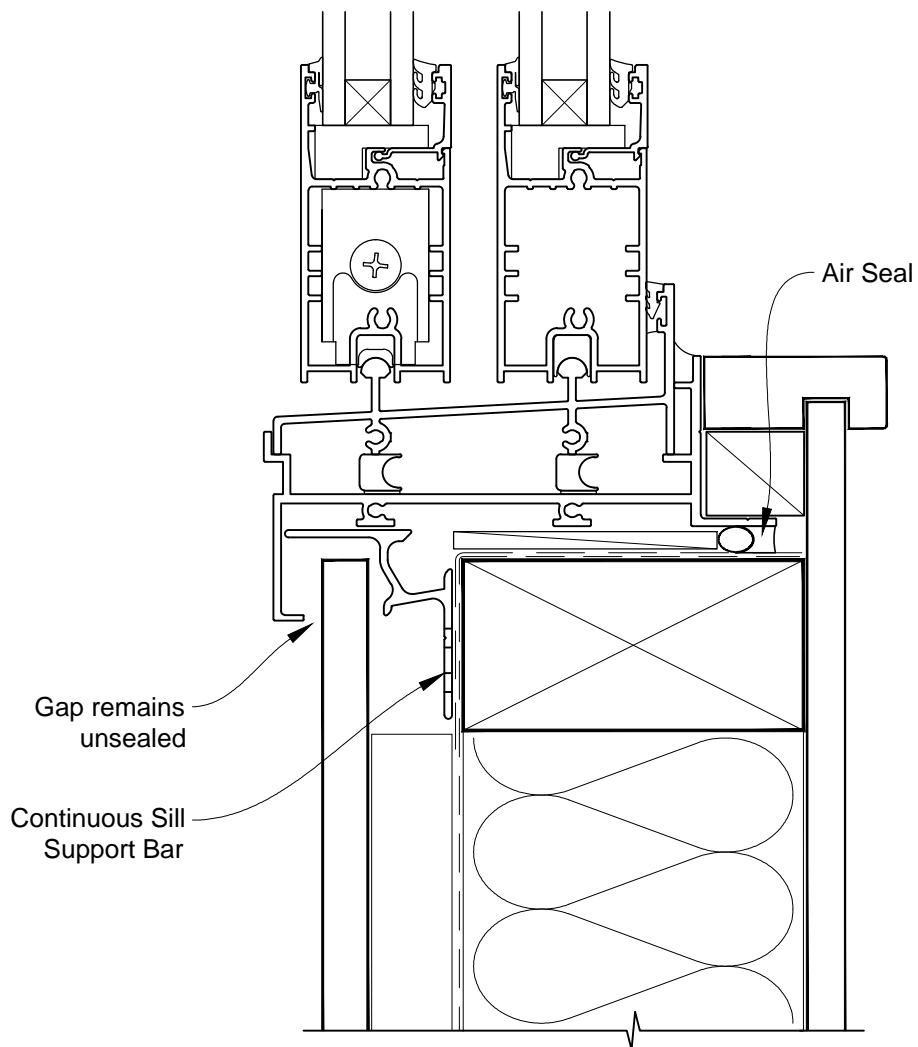

INSTALLATION DETAIL - ARCHITECTURAL SERIES SLIDING WINDOW ON FLAT SHEET CAVITY CONSTRUCTION

Date: 01.03.14   Scale: 1:2   CAD Ref.: ASSWFS-CS