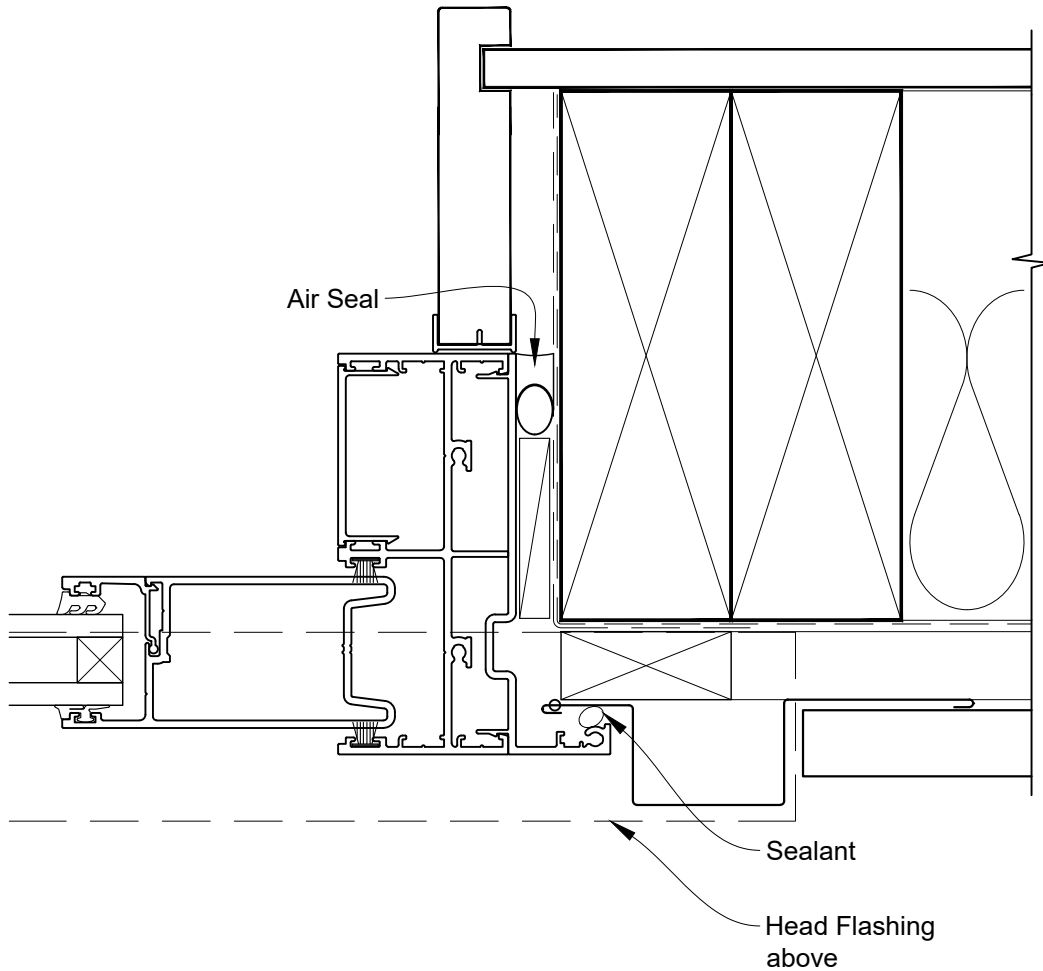

INSTALLATION DETAIL - ARCHITECTURAL SERIES SLIDING DOOR TWO TRACK ON PROFILE METAL CAVITY CONSTRUCTION

Date: 27.09.19

Scale: 1:2

CAD Ref.: ASS2PM-CH

INSTALLATION DETAIL - ARCHITECTURAL SERIES SLIDING DOOR TWO TRACK ON PROFILE METAL CAVITY CONSTRUCTION

Date: 27.09.19

Scale: 1:2

CAD Ref.: ASS2PM-CJ

INSTALLATION DETAIL - ARCHITECTURAL SERIES SLIDING DOOR TWO TRACK ON PROFILE METAL CAVITY CONSTRUCTION

Date: 27.09.19

Scale: 1:2

CAD Ref.: ASS2PM-CS

INSTALLATION DETAIL - ARCHITECTURAL SERIES SLIDING DOOR TWO TRACK ON PROFILE METAL DIRECT FIXED CLADDING