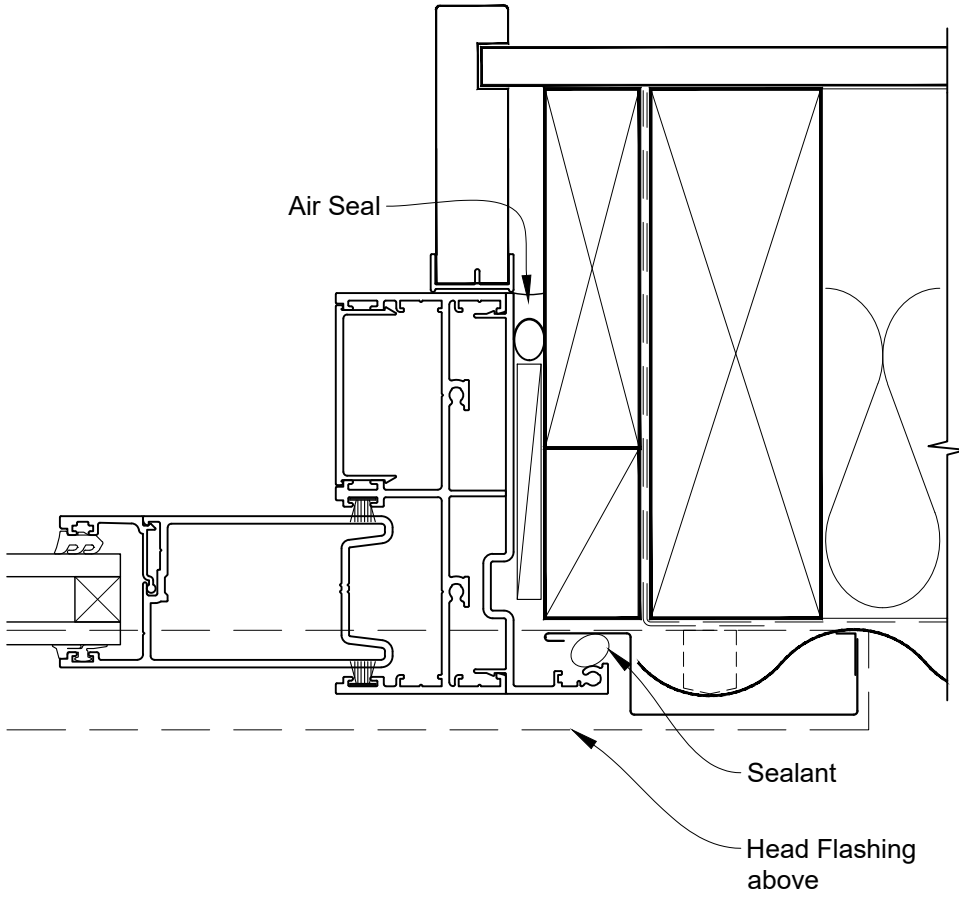

INSTALLATION DETAIL - ARCHITECTURAL SERIES SLIDING DOOR TWO TRACK ON PROFILE METAL CAVITY CONSTRUCTION

Date: 27.09.19

Scale: 1:2

CAD Ref.: ASS2PM-CH

INSTALLATION DETAIL - ARCHITECTURAL SERIES SLIDING DOOR TWO TRACK ON PROFILE METAL CAVITY CONSTRUCTION

Date: 27.09.19

Scale: 1:2

CAD Ref.: ASS2PM-CJ

INSTALLATION DETAIL - ARCHITECTURAL SERIES SLIDING DOOR TWO TRACK ON PROFILE METAL CAVITY CONSTRUCTION

Date: 27.09.19

Scale: 1:2

CAD Ref.: ASS2PM-CS

INSTALLATION DETAIL - ARCHITECTURAL SERIES SLIDING DOOR TWO TRACK ON PROFILE METAL DIRECT FIXED CLADDING

Date: 27.09.19

Scale: 1:2

CAD Ref.: ASS2PM-DH

INSTALLATION DETAIL - ARCHITECTURAL SERIES SLIDING DOOR TWO TRACK ON PROFILE METAL DIRECT FIXED CLADDING

Date: 27.09.19 Scale: 1:2 CAD Ref.: ASS2PM-DJ

INSTALLATION DETAIL - ARCHITECTURAL SERIES SLIDING DOOR TWO TRACK ON PROFILE METAL DIRECT FIXED CLADDING