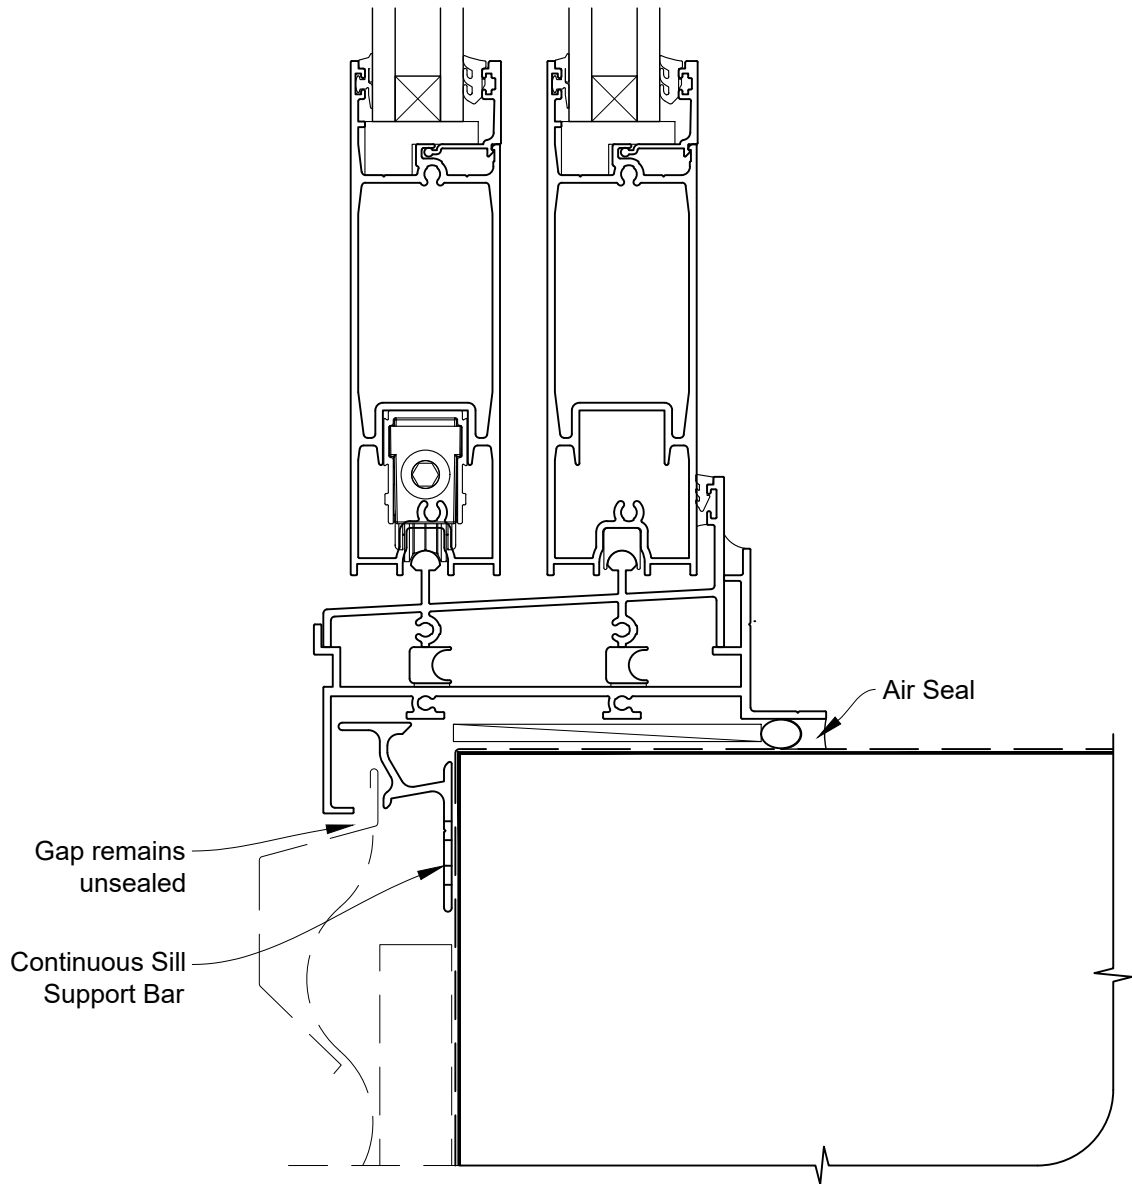

INSTALLATION DETAIL - ARCHITECTURAL SERIES SLIDING DOOR TWO TRACK ON PROFILE METAL CAVITY CONSTRUCTION

Date: 27.09.19

Scale: 1:2

CAD Ref.: ASS2PM-CH

INSTALLATION DETAIL - ARCHITECTURAL SERIES SLIDING DOOR TWO TRACK ON PROFILE METAL CAVITY CONSTRUCTION

Date: 27.09.19

Scale: 1:2

CAD Ref.: ASS2PM-CJ

INSTALLATION DETAIL - ARCHITECTURAL SERIES SLIDING DOOR TWO TRACK ON PROFILE METAL CAVITY CONSTRUCTION

Date: 27.09.19

Scale: 1:2

CAD Ref.: ASS2PM-CS

INSTALLATION DETAIL - ARCHITECTURAL SERIES SLIDING DOOR TWO TRACK ON PROFILE METAL DIRECT FIXED CLADDING

Date: 27.09.19

Scale: 1:2

CAD Ref.: ASS2PM-DH

INSTALLATION DETAIL - ARCHITECTURAL SERIES SLIDING DOOR TWO TRACK ON PROFILE METAL DIRECT FIXED CLADDING

Date: 27.09.19 Scale: 1:2 CAD Ref.: ASS2PM-DJ

INSTALLATION DETAIL - ARCHITECTURAL SERIES SLIDING DOOR TWO TRACK ON PROFILE METAL DIRECT FIXED CLADDING

Date: 27.09.19

Scale: 1:2

CAD Ref.: ASS2PM-DS