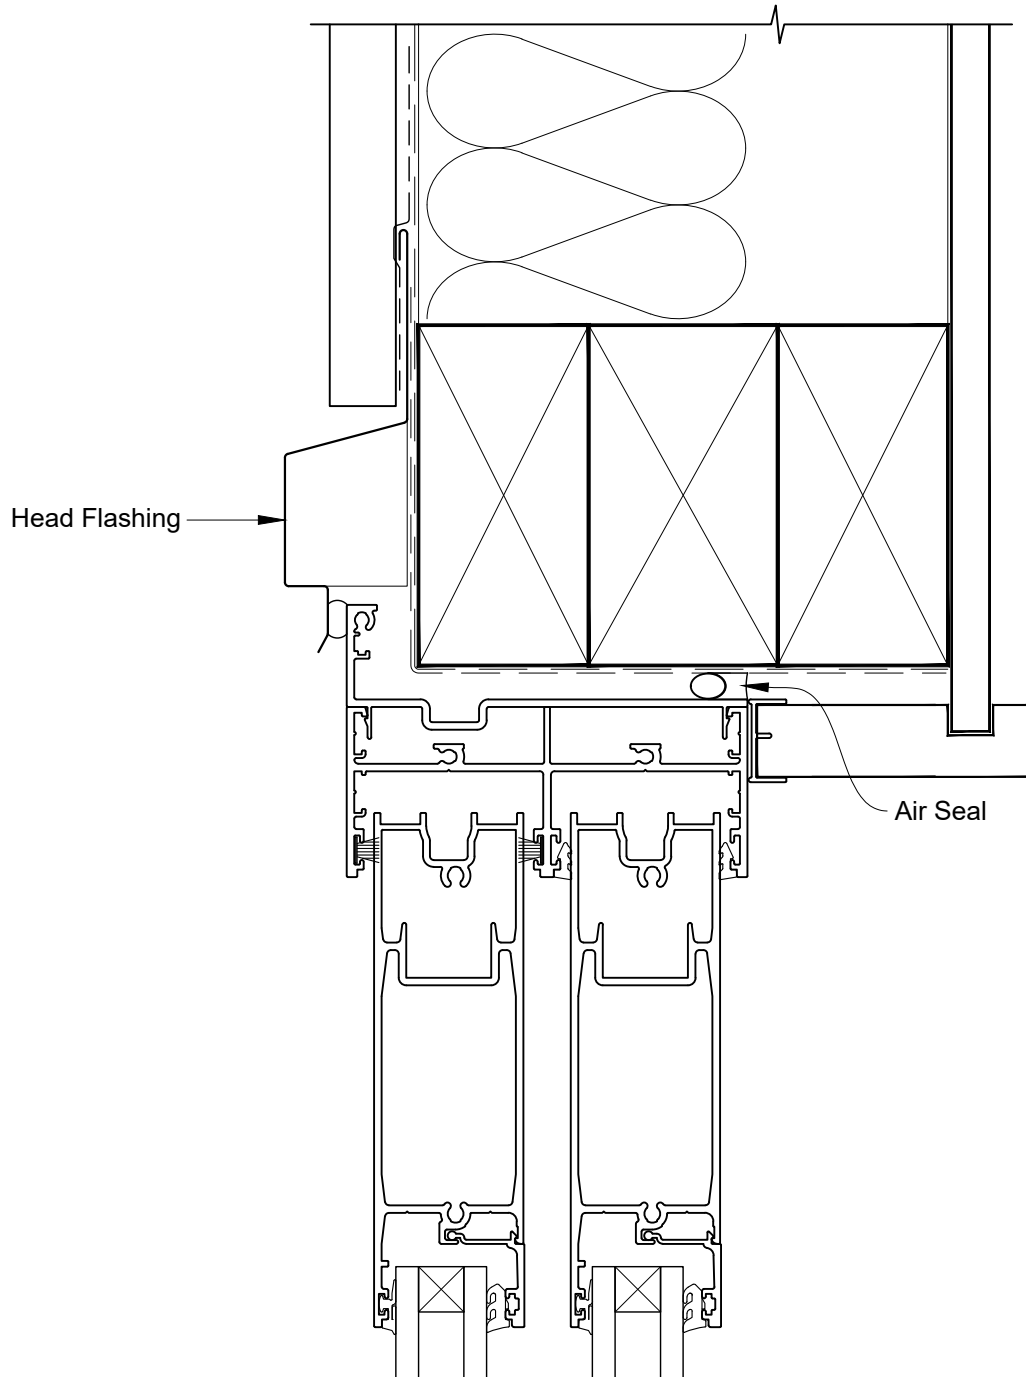

INSTALLATION DETAIL - ARCHITECTURAL SERIES SLIDING DOOR TWO TRACK ON PROFILE METAL CAVITY CONSTRUCTION

Date: 27.09.19

Scale: 1:2

CAD Ref.: ASS2PM-CH

INSTALLATION DETAIL - ARCHITECTURAL SERIES SLIDING DOOR TWO TRACK ON PROFILE METAL CAVITY CONSTRUCTION

Date: 27.09.19

Scale: 1:2

CAD Ref.: ASS2PM-CJ

INSTALLATION DETAIL - ARCHITECTURAL SERIES SLIDING DOOR TWO TRACK ON PROFILE METAL CAVITY CONSTRUCTION

Date: 27.09.19

Scale: 1:2

CAD Ref.: ASS2PM-CS

INSTALLATION DETAIL - ARCHITECTURAL SERIES SLIDING DOOR TWO TRACK ON PROFILE METAL DIRECT FIXED CLADDING

Date: 27.09.19

Scale: 1:2

CAD Ref.: ASS2PM-DH

INSTALLATION DETAIL - ARCHITECTURAL SERIES SLIDING DOOR TWO TRACK ON PROFILE METAL DIRECT FIXED CLADDING

Date: 27.09.19 Scale: 1:2 CAD Ref.: ASS2PM-DJ

INSTALLATION DETAIL - ARCHITECTURAL SERIES SLIDING DOOR TWO TRACK ON PROFILE METAL DIRECT FIXED CLADDING