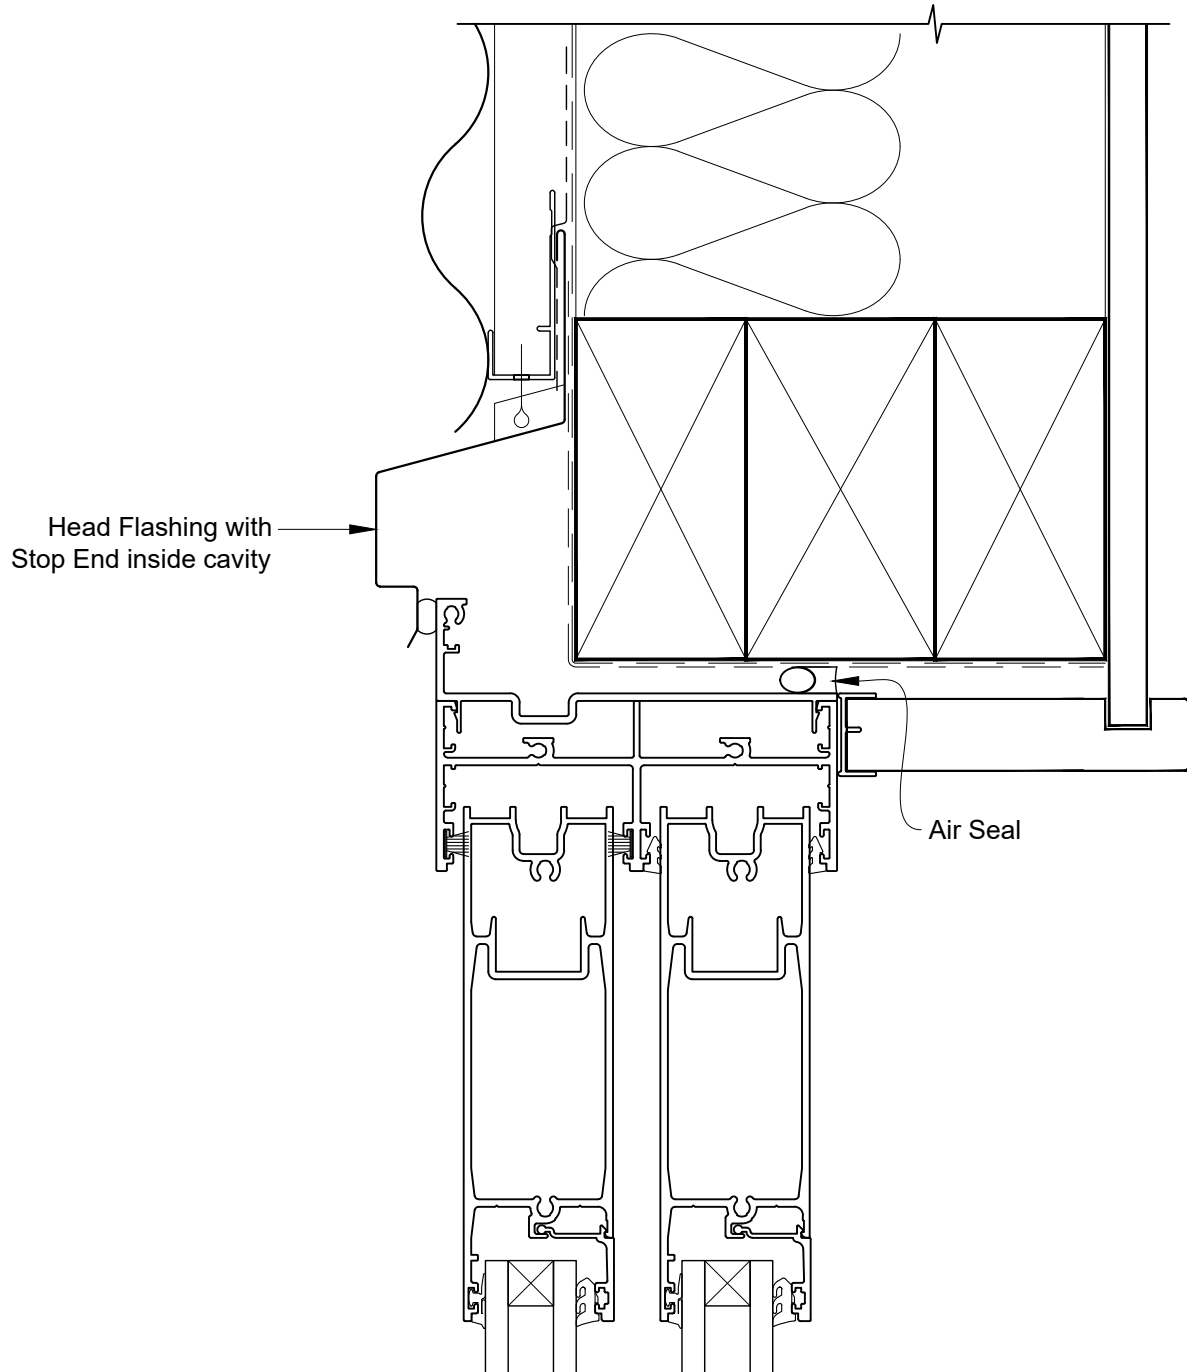

INSTALLATION DETAIL - ARCHITECTURAL SERIES SLIDING DOOR TWO TRACK ON PROFILE METAL CAVITY CONSTRUCTION

Date: 27.09.19

Scale: 1:2

CAD Ref.: ASS2PM-CH

INSTALLATION DETAIL - ARCHITECTURAL SERIES SLIDING DOOR TWO TRACK ON PROFILE METAL CAVITY CONSTRUCTION

Date: 27.09.19

Scale: 1:2

CAD Ref.: ASS2PM-CJ

INSTALLATION DETAIL - ARCHITECTURAL SERIES SLIDING DOOR TWO TRACK ON PROFILE METAL CAVITY CONSTRUCTION

Date: 27.09.19

Scale: 1:2

CAD Ref.: ASS2PM-CS

INSTALLATION DETAIL - ARCHITECTURAL SERIES SLIDING DOOR TWO TRACK ON PROFILE METAL DIRECT FIXED CLADDING

Date: 27.09.19

Scale: 1:2

CAD Ref.: ASS2PM-DH

INSTALLATION DETAIL - ARCHITECTURAL SERIES SLIDING DOOR TWO TRACK ON PROFILE METAL DIRECT FIXED CLADDING

Date: 27.09.19 Scale: 1:2 CAD Ref.: ASS2PM-DJ

INSTALLATION DETAIL - ARCHITECTURAL SERIES SLIDING DOOR TWO TRACK ON PROFILE METAL DIRECT FIXED CLADDING