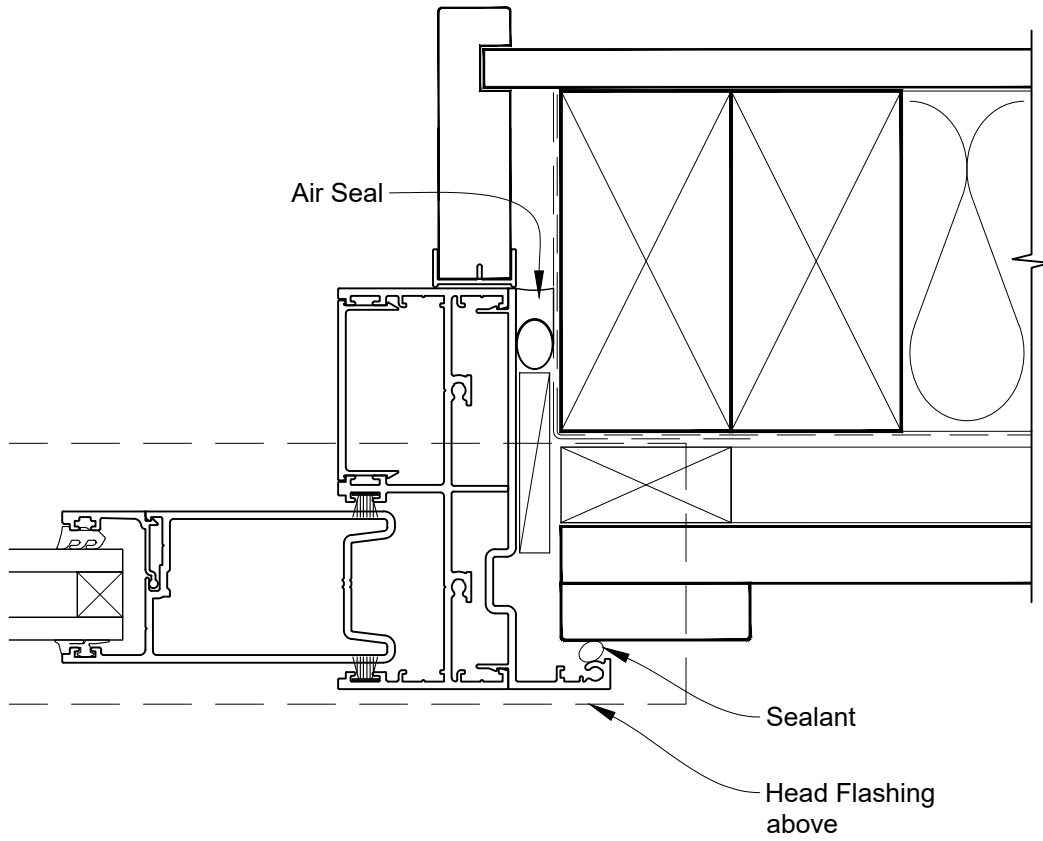

# INSTALLATION DETAIL - ARCHITECTURAL SERIES SLIDING DOOR TWO TRACK ON BOARD & BATTEN CAVITY CONSTRUCTION

Date: 27.09.19

Scale: 1:2

CAD Ref.: ASS2BB-CH

# INSTALLATION DETAIL - ARCHITECTURAL SERIES SLIDING DOOR TWO TRACK ON BOARD & BATTEN CAVITY CONSTRUCTION

Date: 27.09.19

Scale: 1:2

CAD Ref.: ASS2BB-CJ