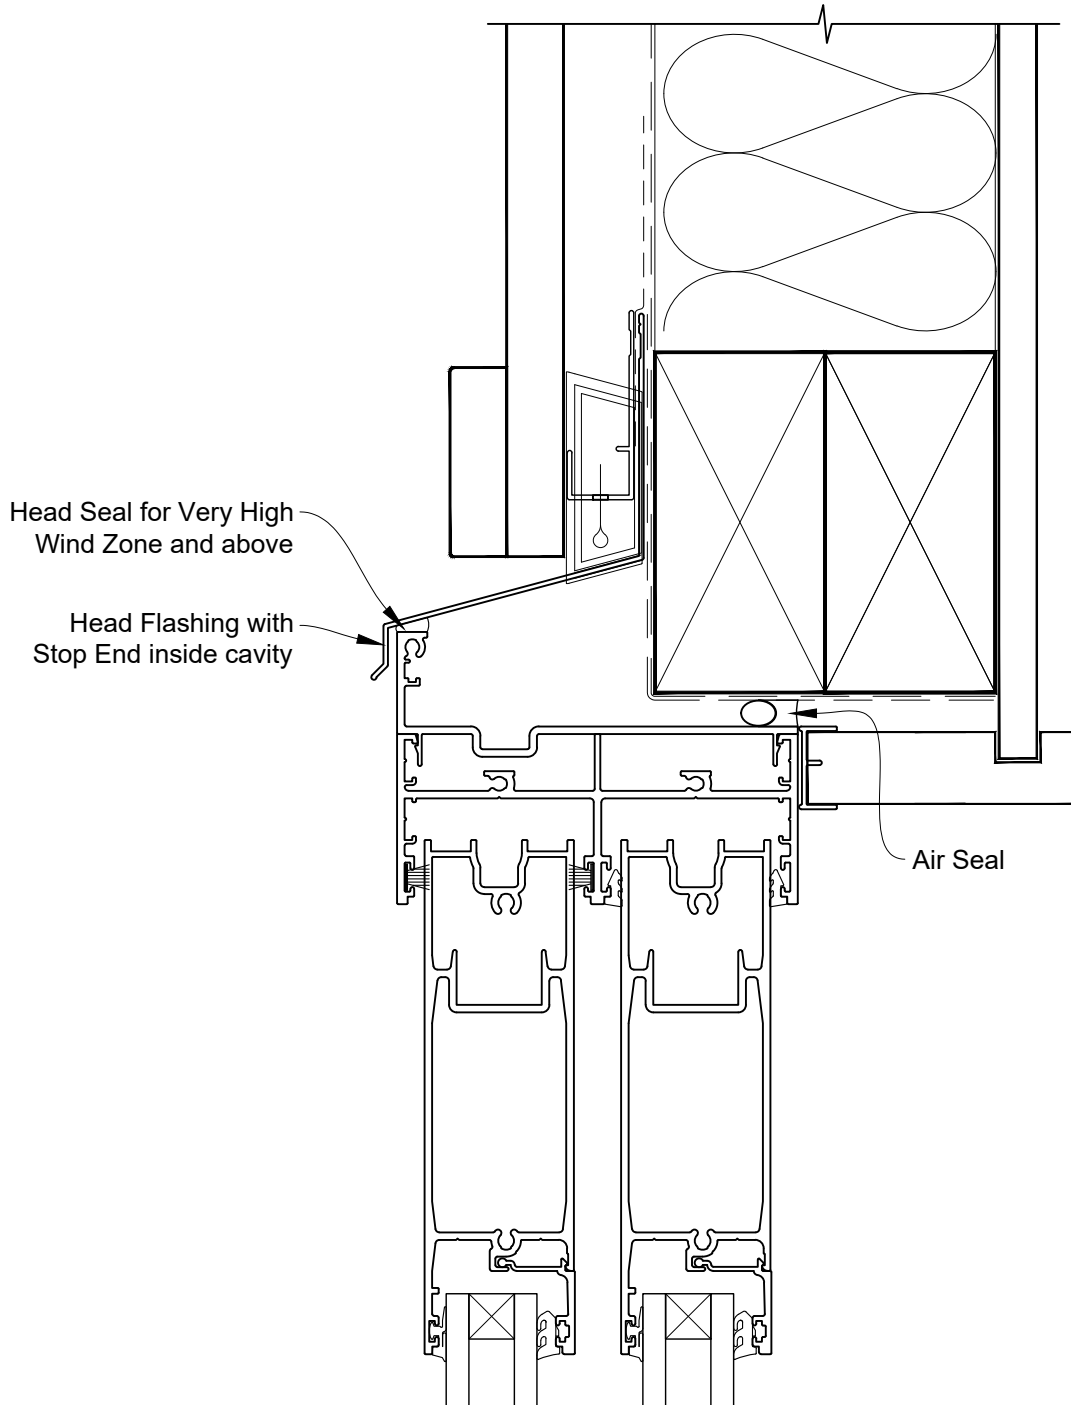

# INSTALLATION DETAIL - ARCHITECTURAL SERIES SLIDING DOOR TWO TRACK ON BOARD & BATTEN CAVITY CONSTRUCTION

Date: 27.09.19

Scale: 1:2

CAD Ref.: ASS2BB-CH