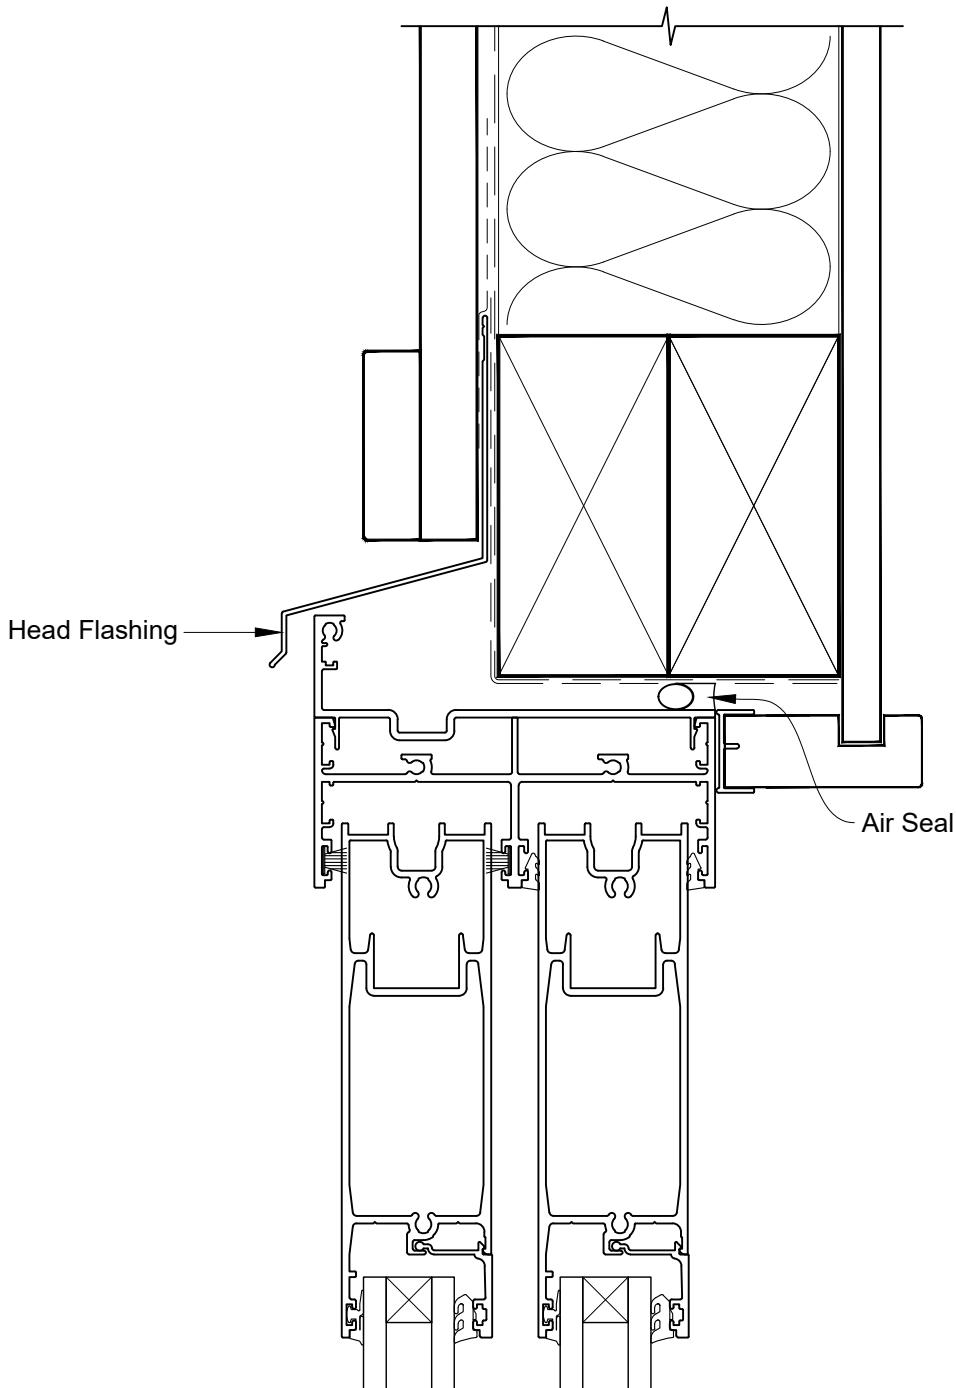

# INSTALLATION DETAIL - ARCHITECTURAL SERIES SLIDING DOOR TWO TRACK ON BOARD & BATTEN CAVITY CONSTRUCTION

Date: 27.09.19

Scale: 1:2

CAD Ref.: ASS2BB-CS

# INSTALLATION DETAIL - ARCHITECTURAL SERIES SLIDING DOOR TWO TRACK ON BOARD & BATTEN DIRECT FIXED CLADDING

Date: 27.09.19

Scale: 1:2

CAD Ref.: ASS2BB-DH