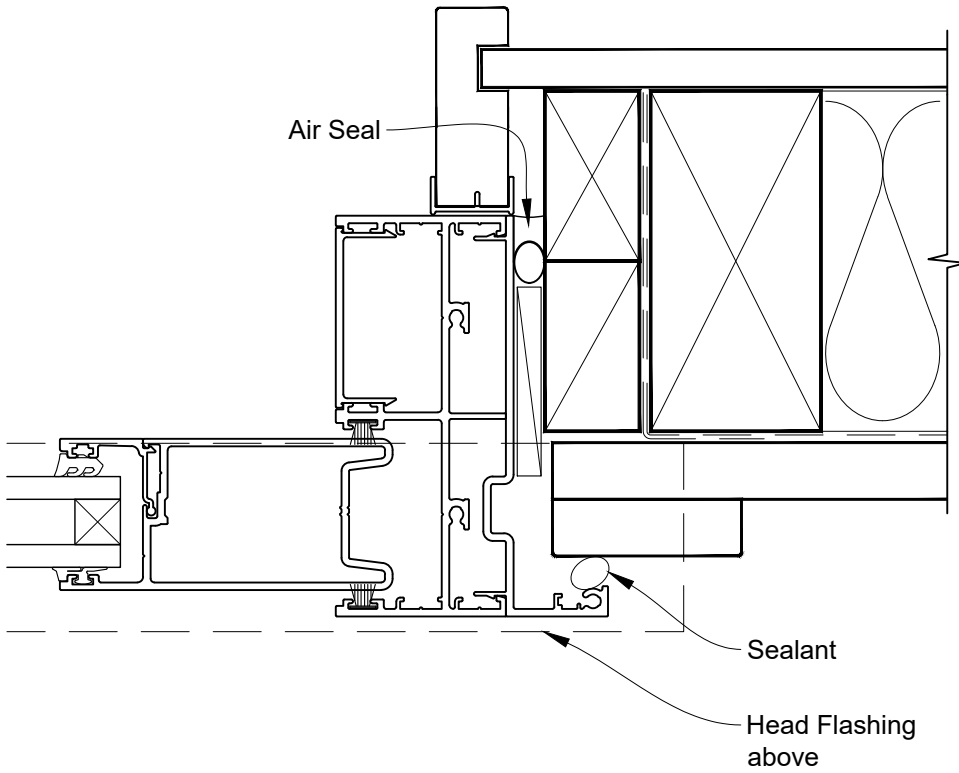

# INSTALLATION DETAIL - ARCHITECTURAL SERIES SLIDING DOOR TWO TRACK ON BOARD & BATTEN DIRECT FIXED CLADDING

Date: 27.09.19

Scale: 1:2

CAD Ref.: ASS2BB-DH

# INSTALLATION DETAIL - ARCHITECTURAL SERIES SLIDING DOOR TWO TRACK ON BOARD & BATTEN DIRECT FIXED CLADDING

Date: 27.09.19      Scale: 1:2      CAD Ref.: ASS2BB-DJ