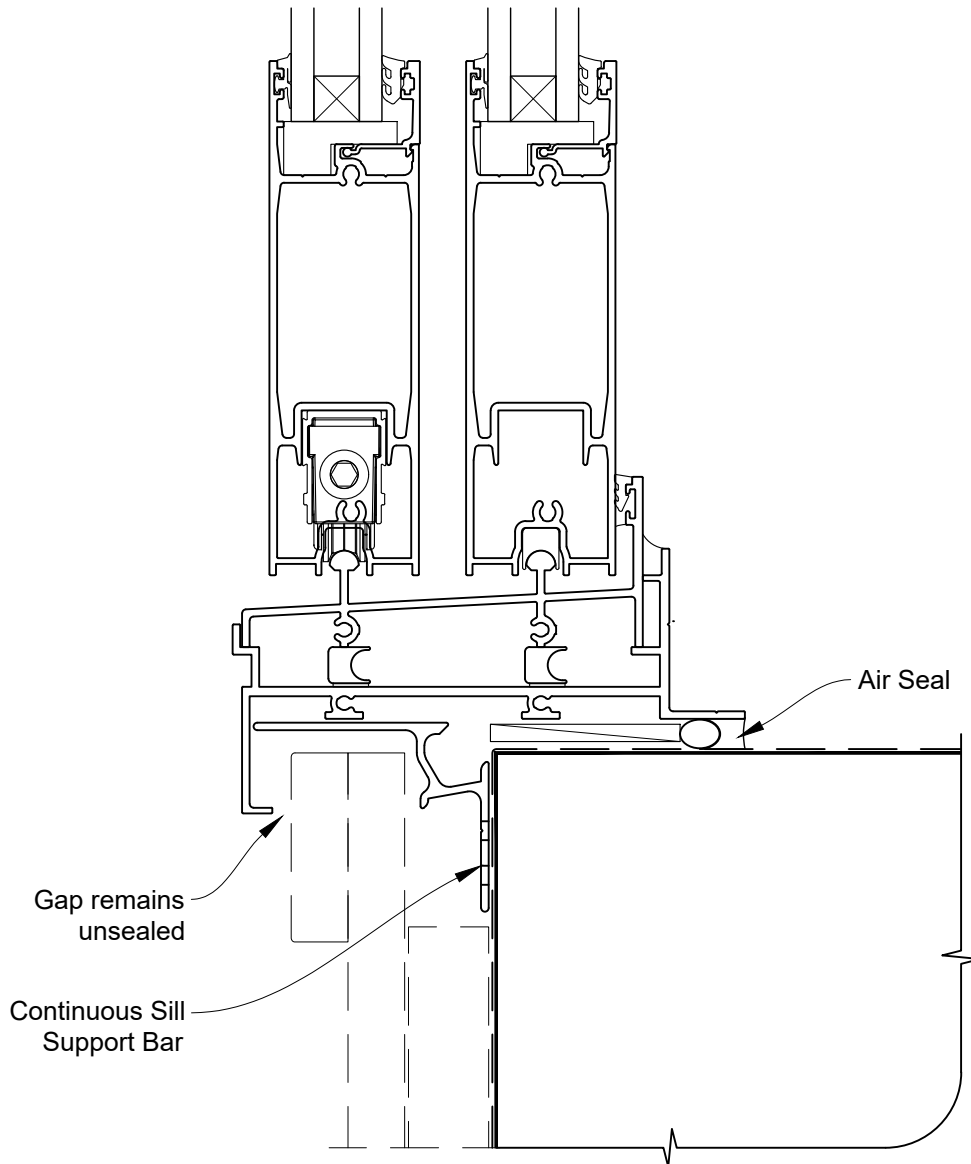

INSTALLATION DETAIL - ARCHITECTURAL SERIES SLIDING DOOR TWO TRACK ON BOARD & BATTEN CAVITY CONSTRUCTION

Date: 27.09.19

Scale: 1:2

CAD Ref.: ASS2BB-CS