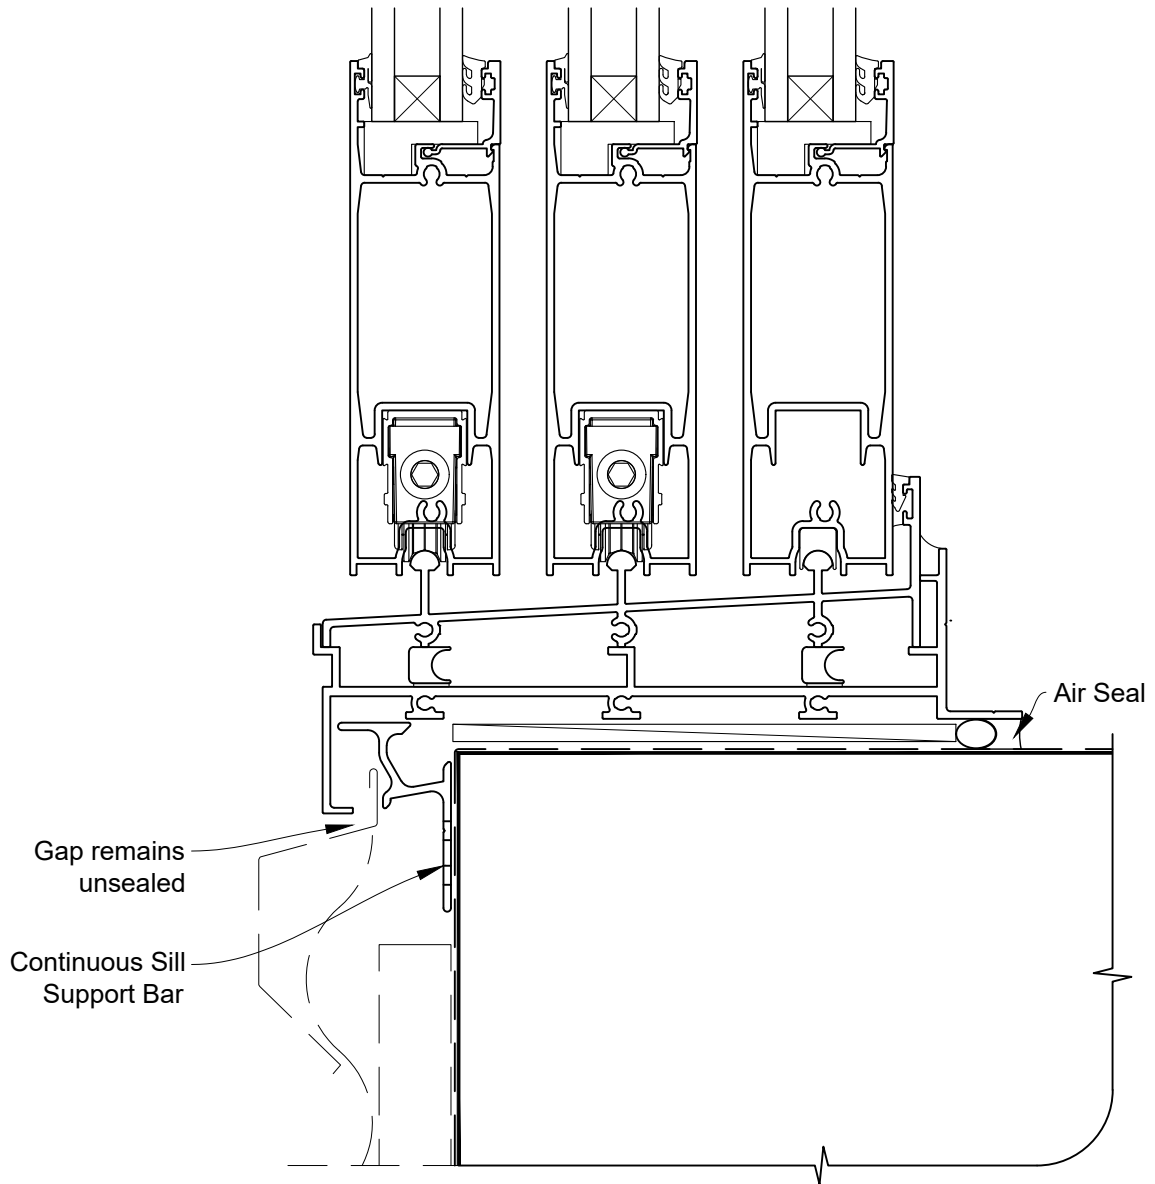

INSTALLATION DETAIL - ARCHITECTURAL SERIES SLIDING DOOR THREE TRACK ON PROFILE METAL CAVITY CONSTRUCTION

Date: 27.09.19

Scale: 1:2

CAD Ref.: ASS3PM-CH

INSTALLATION DETAIL - ARCHITECTURAL SERIES SLIDING DOOR THREE TRACK ON PROFILE METAL CAVITY CONSTRUCTION

Date: 27.09.19

Scale: 1:2

CAD Ref.: ASS3PM-CJ

INSTALLATION DETAIL - ARCHITECTURAL SERIES SLIDING DOOR THREE TRACK ON PROFILE METAL CAVITY CONSTRUCTION

Date: 27.09.19

Scale: 1:2

CAD Ref.: ASS3PM-CS

INSTALLATION DETAIL - ARCHITECTURAL SERIES SLIDING DOOR THREE TRACK ON PROFILE METAL DIRECT FIXED CLADDING

Date: 27.09.19

Scale: 1:2

CAD Ref.: ASS3PM-DH

INSTALLATION DETAIL - ARCHITECTURAL SERIES SLIDING DOOR THREE TRACK ON PROFILE METAL DIRECT FIXED CLADDING

Date: 27.09.19 Scale: 1:2 CAD Ref.: ASS3PM-DJ

INSTALLATION DETAIL - ARCHITECTURAL SERIES SLIDING DOOR THREE TRACK ON PROFILE METAL DIRECT FIXED CLADDING