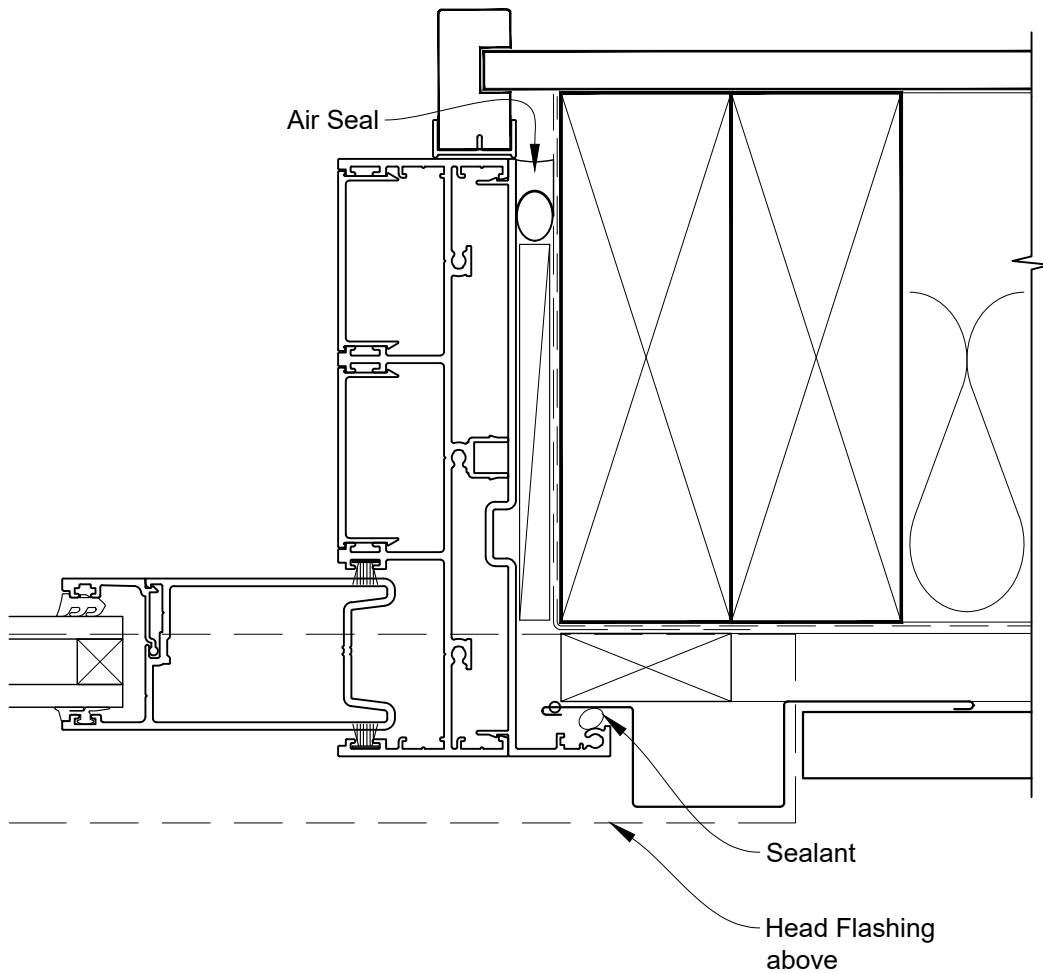

INSTALLATION DETAIL - ARCHITECTURAL SERIES SLIDING DOOR THREE TRACK ON PROFILE METAL CAVITY CONSTRUCTION

Date: 27.09.19

Scale: 1:2

CAD Ref.: ASS3PM-CH

INSTALLATION DETAIL - ARCHITECTURAL SERIES SLIDING DOOR THREE TRACK ON PROFILE METAL CAVITY CONSTRUCTION

Date: 27.09.19

Scale: 1:2

CAD Ref.: ASS3PM-CJ

INSTALLATION DETAIL - ARCHITECTURAL SERIES SLIDING DOOR THREE TRACK ON PROFILE METAL CAVITY CONSTRUCTION

Date: 27.09.19

Scale: 1:2

CAD Ref.: ASS3PM-CS

INSTALLATION DETAIL - ARCHITECTURAL SERIES SLIDING DOOR THREE TRACK ON PROFILE METAL DIRECT FIXED CLADDING

Date: 27.09.19

Scale: 1:2

CAD Ref.: ASS3PM-DH

INSTALLATION DETAIL - ARCHITECTURAL SERIES SLIDING DOOR THREE TRACK ON PROFILE METAL DIRECT FIXED CLADDING

Date: 27.09.19 Scale: 1:2 CAD Ref.: ASS3PM-DJ

INSTALLATION DETAIL - ARCHITECTURAL SERIES SLIDING DOOR THREE TRACK ON PROFILE METAL DIRECT FIXED CLADDING