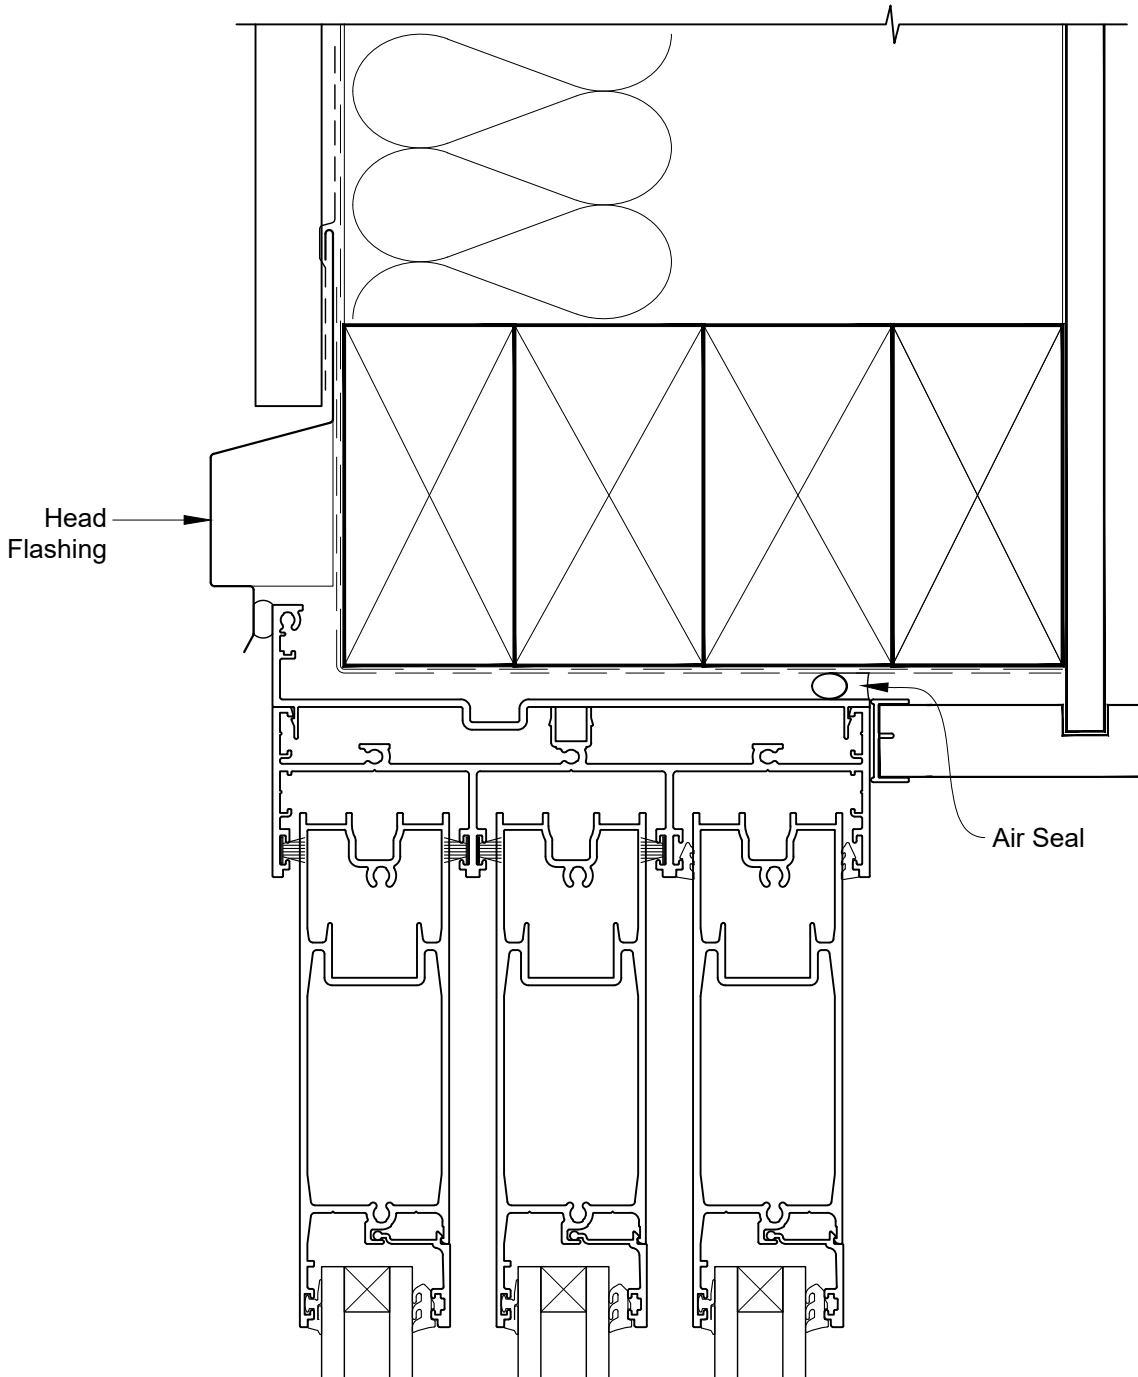

INSTALLATION DETAIL - ARCHITECTURAL SERIES SLIDING DOOR THREE TRACK ON PROFILE METAL CAVITY CONSTRUCTION

Date: 27.09.19

Scale: 1:2

CAD Ref.: ASS3PM-CH

INSTALLATION DETAIL - ARCHITECTURAL SERIES SLIDING DOOR THREE TRACK ON PROFILE METAL CAVITY CONSTRUCTION

Date: 27.09.19

Scale: 1:2

CAD Ref.: ASS3PM-CJ

INSTALLATION DETAIL - ARCHITECTURAL SERIES SLIDING DOOR THREE TRACK ON PROFILE METAL CAVITY CONSTRUCTION

Date: 27.09.19

Scale: 1:2

CAD Ref.: ASS3PM-CS

INSTALLATION DETAIL - ARCHITECTURAL SERIES SLIDING DOOR THREE TRACK ON PROFILE METAL DIRECT FIXED CLADDING

Date: 27.09.19

Scale: 1:2

CAD Ref.: ASS3PM-DH

INSTALLATION DETAIL - ARCHITECTURAL SERIES SLIDING DOOR THREE TRACK ON PROFILE METAL DIRECT FIXED CLADDING

Date: 27.09.19 Scale: 1:2 CAD Ref.: ASS3PM-DJ

INSTALLATION DETAIL - ARCHITECTURAL SERIES SLIDING DOOR THREE TRACK ON PROFILE METAL DIRECT FIXED CLADDING