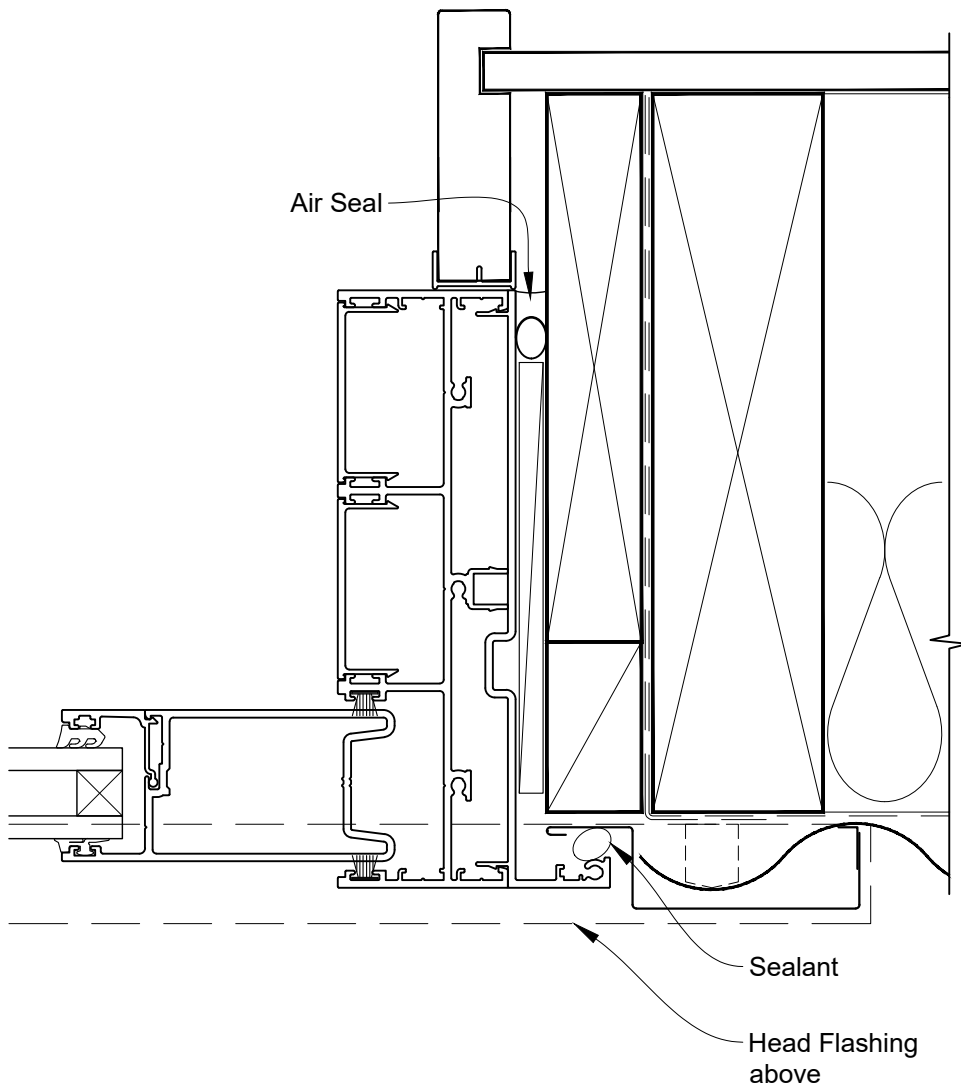

INSTALLATION DETAIL - ARCHITECTURAL SERIES SLIDING DOOR THREE TRACK ON PROFILE METAL CAVITY CONSTRUCTION

Date: 27.09.19

Scale: 1:2

CAD Ref.: ASS3PM-CH

INSTALLATION DETAIL - ARCHITECTURAL SERIES SLIDING DOOR THREE TRACK ON PROFILE METAL CAVITY CONSTRUCTION

Date: 27.09.19

Scale: 1:2

CAD Ref.: ASS3PM-CJ

INSTALLATION DETAIL - ARCHITECTURAL SERIES SLIDING DOOR THREE TRACK ON PROFILE METAL CAVITY CONSTRUCTION

Date: 27.09.19

Scale: 1:2

CAD Ref.: ASS3PM-CS

INSTALLATION DETAIL - ARCHITECTURAL SERIES SLIDING DOOR THREE TRACK ON PROFILE METAL DIRECT FIXED CLADDING

Date: 27.09.19

Scale: 1:2

CAD Ref.: ASS3PM-DH

INSTALLATION DETAIL - ARCHITECTURAL SERIES SLIDING DOOR THREE TRACK ON PROFILE METAL DIRECT FIXED CLADDING

Date: 27.09.19 Scale: 1:2 CAD Ref.: ASS3PM-DJ

INSTALLATION DETAIL - ARCHITECTURAL SERIES SLIDING DOOR THREE TRACK ON PROFILE METAL DIRECT FIXED CLADDING