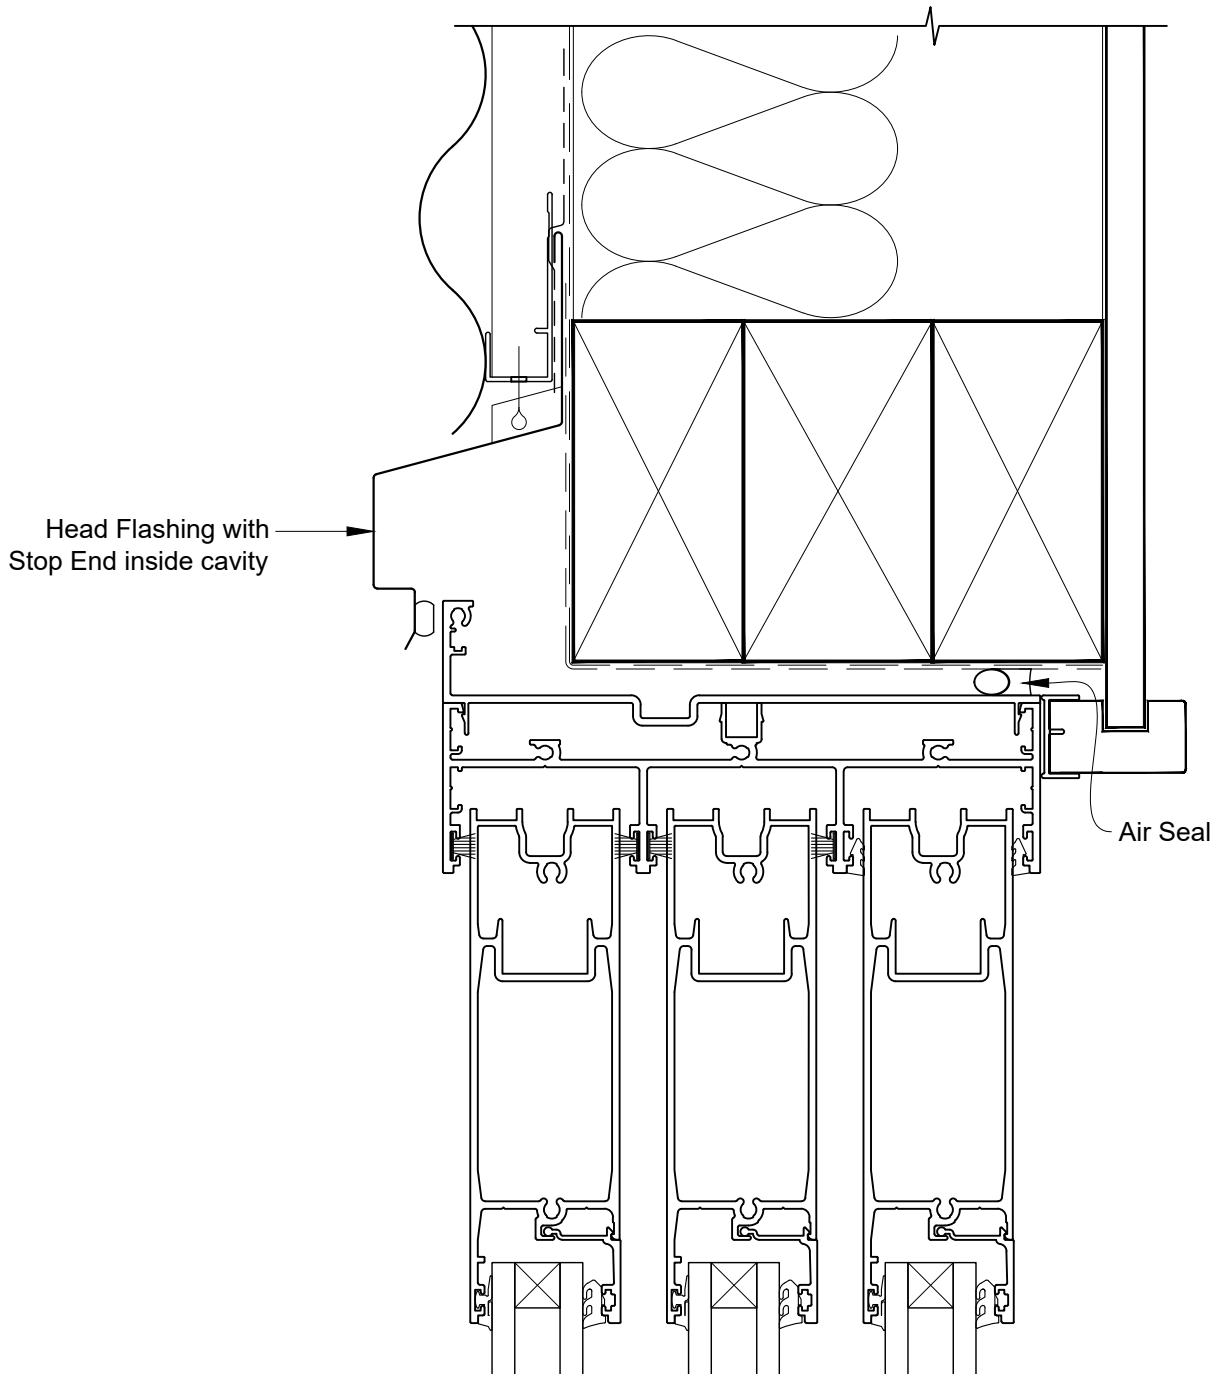

INSTALLATION DETAIL - ARCHITECTURAL SERIES SLIDING DOOR THREE TRACK ON PROFILE METAL CAVITY CONSTRUCTION

Date: 27.09.19

Scale: 1:2

CAD Ref.: ASS3PM-CH

INSTALLATION DETAIL - ARCHITECTURAL SERIES SLIDING DOOR THREE TRACK ON PROFILE METAL CAVITY CONSTRUCTION

Date: 27.09.19

Scale: 1:2

CAD Ref.: ASS3PM-CJ

INSTALLATION DETAIL - ARCHITECTURAL SERIES SLIDING DOOR THREE TRACK ON PROFILE METAL CAVITY CONSTRUCTION

Date: 27.09.19

Scale: 1:2

CAD Ref.: ASS3PM-CS

INSTALLATION DETAIL - ARCHITECTURAL SERIES SLIDING DOOR THREE TRACK ON PROFILE METAL DIRECT FIXED CLADDING

Date: 27.09.19

Scale: 1:2

CAD Ref.: ASS3PM-DH

INSTALLATION DETAIL - ARCHITECTURAL SERIES SLIDING DOOR THREE TRACK ON PROFILE METAL DIRECT FIXED CLADDING

Date: 27.09.19 Scale: 1:2 CAD Ref.: ASS3PM-DJ

INSTALLATION DETAIL - ARCHITECTURAL SERIES SLIDING DOOR THREE TRACK ON PROFILE METAL DIRECT FIXED CLADDING