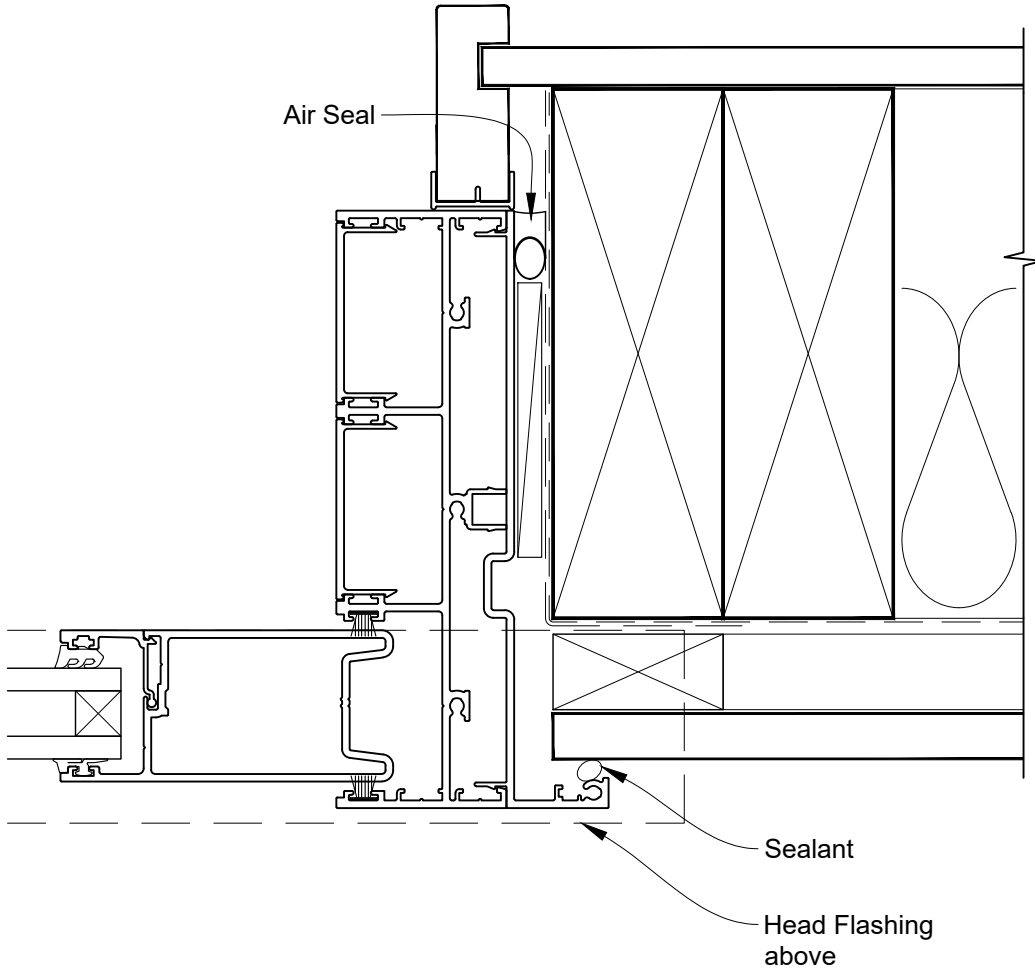

INSTALLATION DETAIL - ARCHITECTURAL SERIES SLIDING DOOR THREE TRACK ON FLAT SHEET CAVITY CONSTRUCTION

Date: 27.09.19

Scale: 1:2

CAD Ref.: ASS3FS-CH

INSTALLATION DETAIL - ARCHITECTURAL SERIES SLIDING DOOR THREE TRACK ON FLAT SHEET CAVITY CONSTRUCTION

Date: 27.09.19

Scale: 1:2

CAD Ref.: ASS3FS-CJ

INSTALLATION DETAIL - ARCHITECTURAL SERIES SLIDING DOOR THREE TRACK ON FLAT SHEET CAVITY CONSTRUCTION

Date: 27.09.19

Scale: 1:2

CAD Ref.: ASS3FS-CS

INSTALLATION DETAIL - ARCHITECTURAL SERIES SLIDING DOOR THREE TRACK ON FLAT SHEET DIRECT FIXED CLADDING

Date: 27.09.19 Scale: 1:2 CAD Ref.: ASS3FS-DH

INSTALLATION DETAIL - ARCHITECTURAL SERIES SLIDING DOOR THREE TRACK ON FLAT SHEET DIRECT FIXED CLADDING

Date: 27.09.19 Scale: 1:2 CAD Ref.: ASS3FS-DJ

INSTALLATION DETAIL - ARCHITECTURAL SERIES SLIDING DOOR THREE TRACK ON FLAT SHEET DIRECT FIXED CLADDING