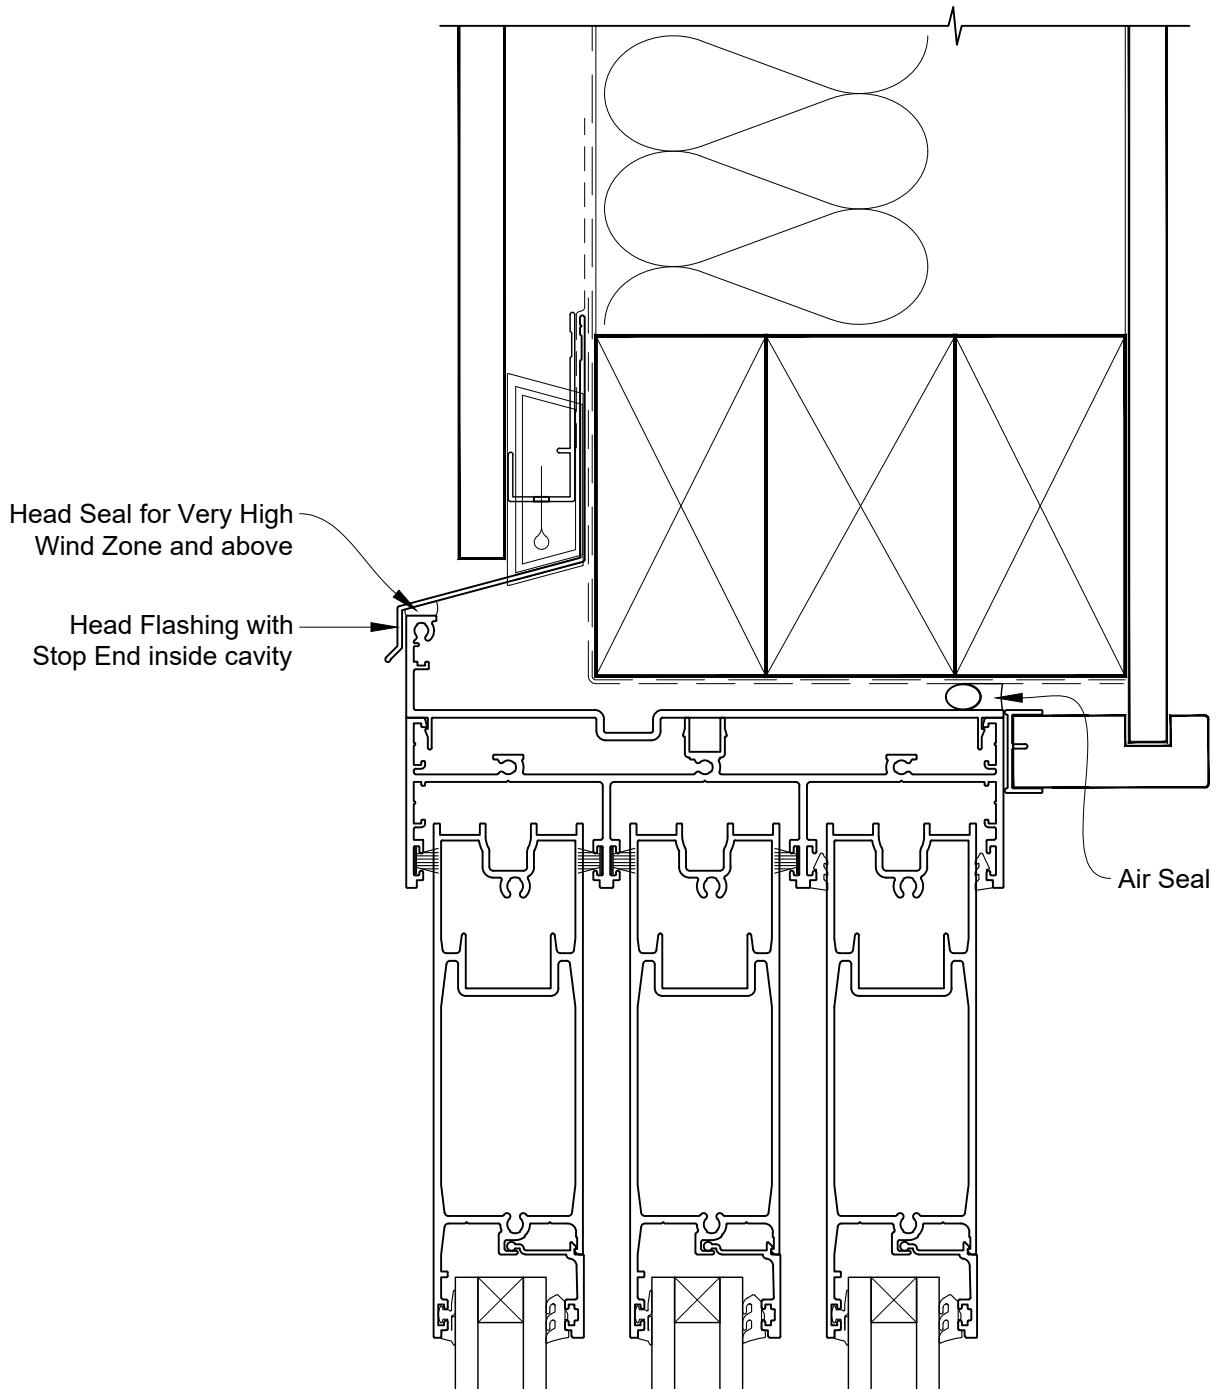

INSTALLATION DETAIL - ARCHITECTURAL SERIES SLIDING DOOR THREE TRACK ON FLAT SHEET CAVITY CONSTRUCTION

Date: 27.09.19

Scale: 1:2

CAD Ref.: ASS3FS-CH

INSTALLATION DETAIL - ARCHITECTURAL SERIES SLIDING DOOR THREE TRACK ON FLAT SHEET CAVITY CONSTRUCTION

Date: 27.09.19

Scale: 1:2

CAD Ref.: ASS3FS-CJ

INSTALLATION DETAIL - ARCHITECTURAL SERIES SLIDING DOOR THREE TRACK ON FLAT SHEET CAVITY CONSTRUCTION

Date: 27.09.19

Scale: 1:2

CAD Ref.: ASS3FS-CS

INSTALLATION DETAIL - ARCHITECTURAL SERIES SLIDING DOOR THREE TRACK ON FLAT SHEET DIRECT FIXED CLADDING

Date: 27.09.19 Scale: 1:2 CAD Ref.: ASS3FS-DH

INSTALLATION DETAIL - ARCHITECTURAL SERIES SLIDING DOOR THREE TRACK ON FLAT SHEET DIRECT FIXED CLADDING

Date: 27.09.19 Scale: 1:2 CAD Ref.: ASS3FS-DJ

INSTALLATION DETAIL - ARCHITECTURAL SERIES SLIDING DOOR THREE TRACK ON FLAT SHEET DIRECT FIXED CLADDING