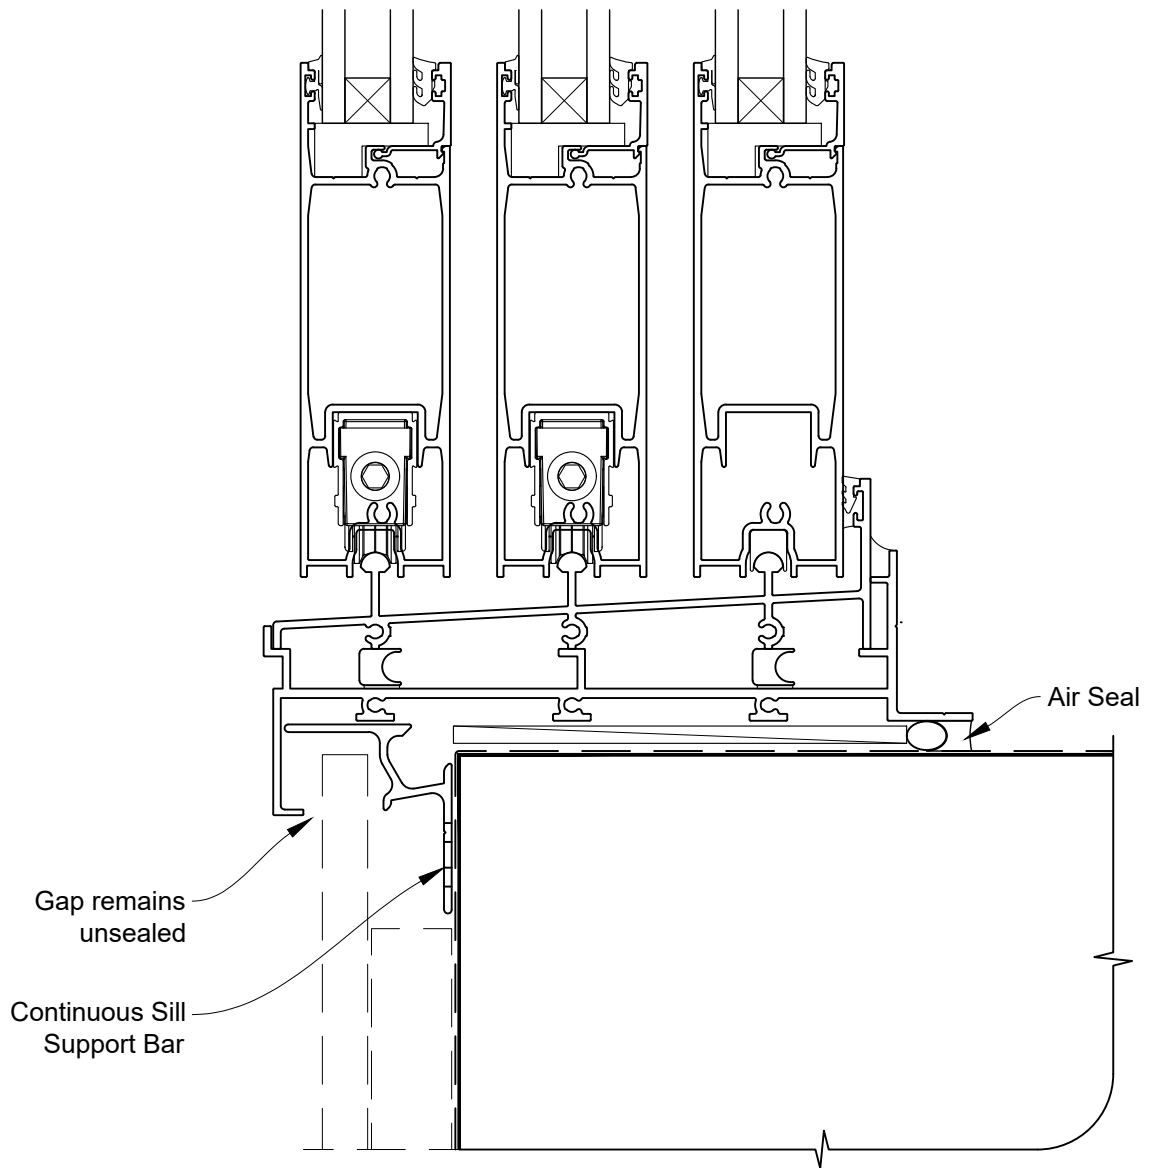

INSTALLATION DETAIL - ARCHITECTURAL SERIES SLIDING DOOR THREE TRACK ON FLAT SHEET CAVITY CONSTRUCTION

Date: 27.09.19

Scale: 1:2

CAD Ref.: ASS3FS-CH

INSTALLATION DETAIL - ARCHITECTURAL SERIES SLIDING DOOR THREE TRACK ON FLAT SHEET CAVITY CONSTRUCTION

Date: 27.09.19

Scale: 1:2

CAD Ref.: ASS3FS-CJ

INSTALLATION DETAIL - ARCHITECTURAL SERIES SLIDING DOOR THREE TRACK ON FLAT SHEET CAVITY CONSTRUCTION

Date: 27.09.19

Scale: 1:2

CAD Ref.: ASS3FS-CS

INSTALLATION DETAIL - ARCHITECTURAL SERIES SLIDING DOOR THREE TRACK ON FLAT SHEET DIRECT FIXED CLADDING

Date: 27.09.19 Scale: 1:2 CAD Ref.: ASS3FS-DH

INSTALLATION DETAIL - ARCHITECTURAL SERIES SLIDING DOOR THREE TRACK ON FLAT SHEET DIRECT FIXED CLADDING

Date: 27.09.19 Scale: 1:2 CAD Ref.: ASS3FS-DJ

INSTALLATION DETAIL - ARCHITECTURAL SERIES SLIDING DOOR THREE TRACK ON FLAT SHEET DIRECT FIXED CLADDING