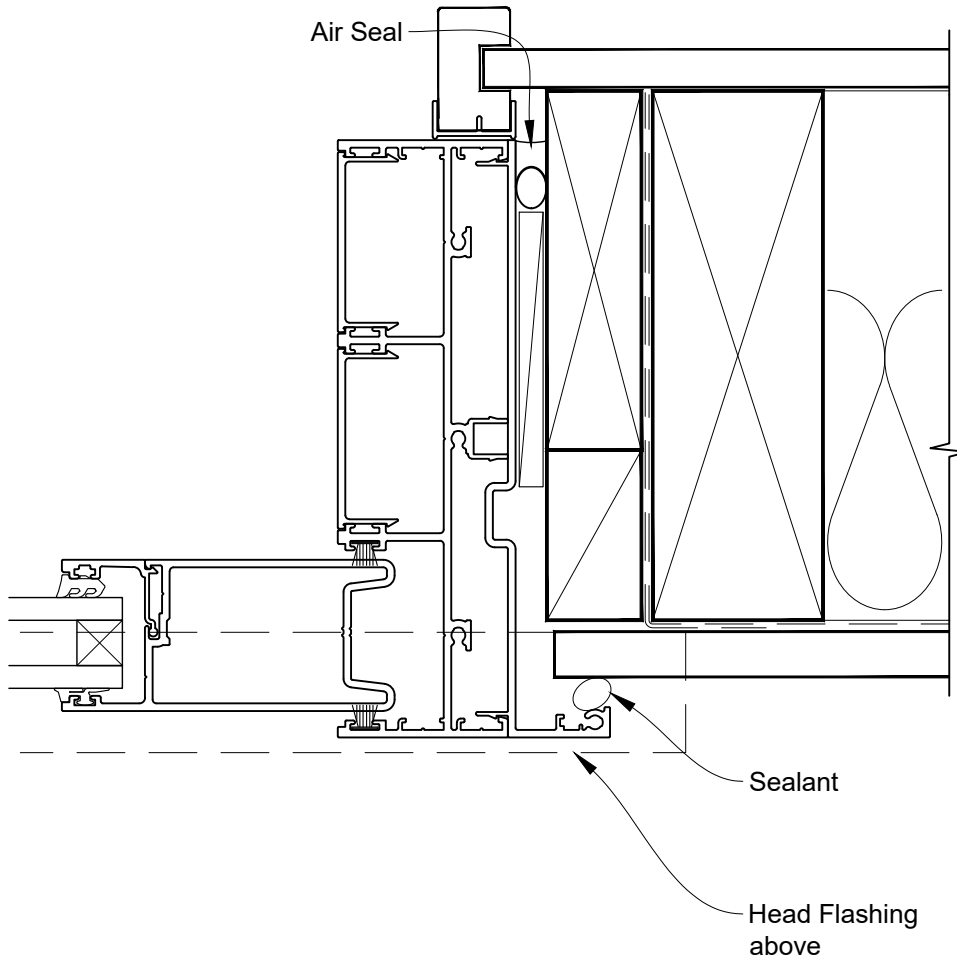

INSTALLATION DETAIL - ARCHITECTURAL SERIES SLIDING DOOR THREE TRACK ON FLAT SHEET CAVITY CONSTRUCTION

Date: 27.09.19

Scale: 1:2

CAD Ref.: ASS3FS-CH

INSTALLATION DETAIL - ARCHITECTURAL SERIES SLIDING DOOR THREE TRACK ON FLAT SHEET CAVITY CONSTRUCTION

Date: 27.09.19

Scale: 1:2

CAD Ref.: ASS3FS-CJ

INSTALLATION DETAIL - ARCHITECTURAL SERIES SLIDING DOOR THREE TRACK ON FLAT SHEET CAVITY CONSTRUCTION

Date: 27.09.19

Scale: 1:2

CAD Ref.: ASS3FS-CS

INSTALLATION DETAIL - ARCHITECTURAL SERIES SLIDING DOOR THREE TRACK ON FLAT SHEET DIRECT FIXED CLADDING

Date: 27.09.19 Scale: 1:2 CAD Ref.: ASS3FS-DH

INSTALLATION DETAIL - ARCHITECTURAL SERIES SLIDING DOOR THREE TRACK ON FLAT SHEET DIRECT FIXED CLADDING

Date: 27.09.19 Scale: 1:2 CAD Ref.: ASS3FS-DJ

INSTALLATION DETAIL - ARCHITECTURAL SERIES SLIDING DOOR THREE TRACK ON FLAT SHEET DIRECT FIXED CLADDING