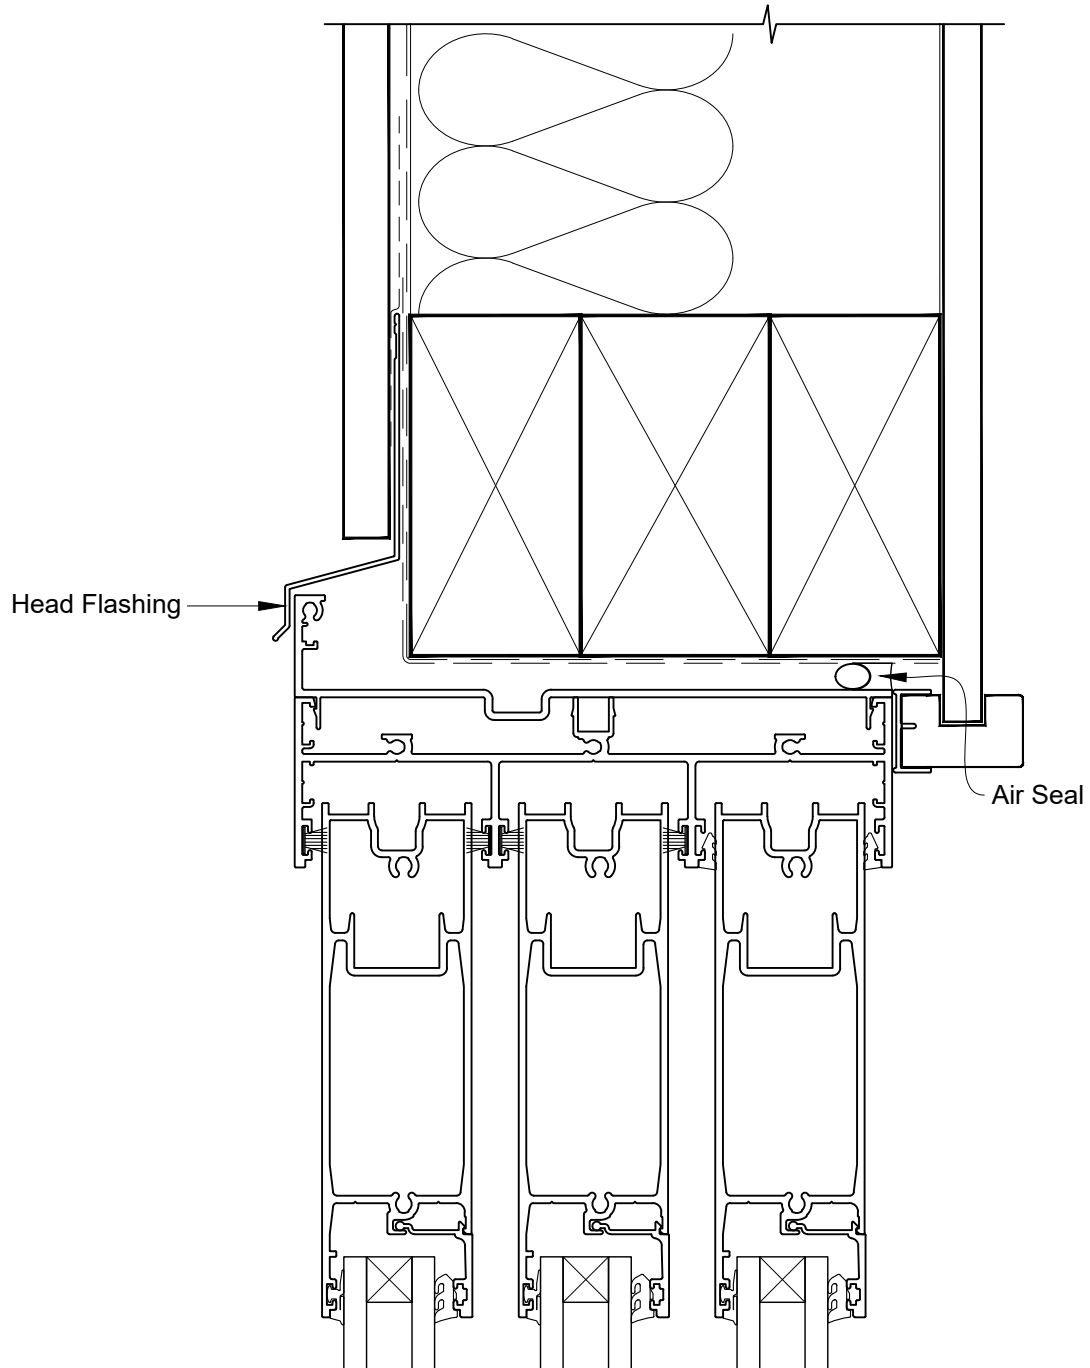

INSTALLATION DETAIL - ARCHITECTURAL SERIES SLIDING DOOR THREE TRACK ON FLAT SHEET CAVITY CONSTRUCTION

Date: 27.09.19

Scale: 1:2

CAD Ref.: ASS3FS-CH

INSTALLATION DETAIL - ARCHITECTURAL SERIES SLIDING DOOR THREE TRACK ON FLAT SHEET CAVITY CONSTRUCTION

Date: 27.09.19

Scale: 1:2

CAD Ref.: ASS3FS-CJ

INSTALLATION DETAIL - ARCHITECTURAL SERIES SLIDING DOOR THREE TRACK ON FLAT SHEET CAVITY CONSTRUCTION

Date: 27.09.19

Scale: 1:2

CAD Ref.: ASS3FS-CS

INSTALLATION DETAIL - ARCHITECTURAL SERIES SLIDING DOOR THREE TRACK ON FLAT SHEET DIRECT FIXED CLADDING

Date: 27.09.19 Scale: 1:2 CAD Ref.: ASS3FS-DH

INSTALLATION DETAIL - ARCHITECTURAL SERIES SLIDING DOOR THREE TRACK ON FLAT SHEET DIRECT FIXED CLADDING

Date: 27.09.19 Scale: 1:2 CAD Ref.: ASS3FS-DJ

INSTALLATION DETAIL - ARCHITECTURAL SERIES SLIDING DOOR THREE TRACK ON FLAT SHEET DIRECT FIXED CLADDING