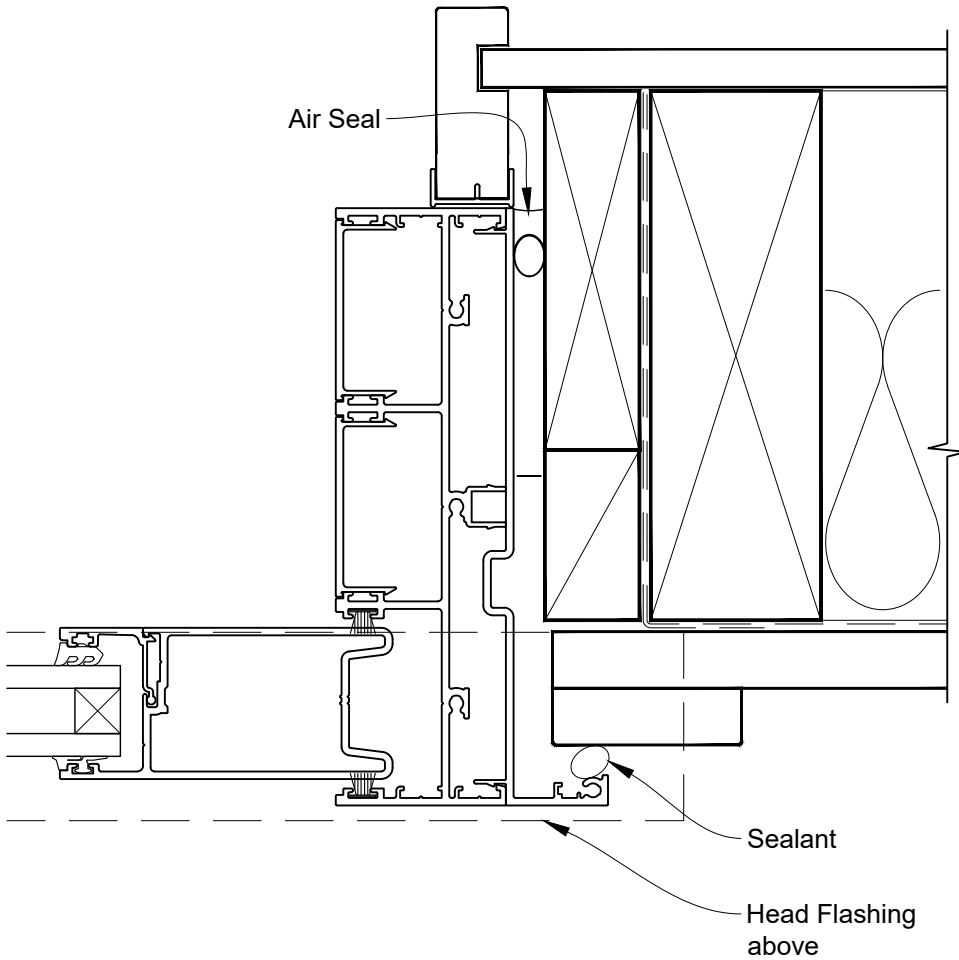

Date: 27.09.19

Scale: 1:2

CAD Ref.: ASS3BB-DH

INSTALLATION DETAIL - ARCHITECTURAL SERIES SLIDING DOOR THREE TRACK ON BOARD & BATTEN DIRECT FIXED CLADDING

Date: 27.09.19 Scale: 1:2 CAD Ref.: ASS3BB-DJ

INSTALLATION DETAIL - ARCHITECTURAL SERIES SLIDING DOOR THREE TRACK ON BOARD & BATTEN DIRECT FIXED CLADDING