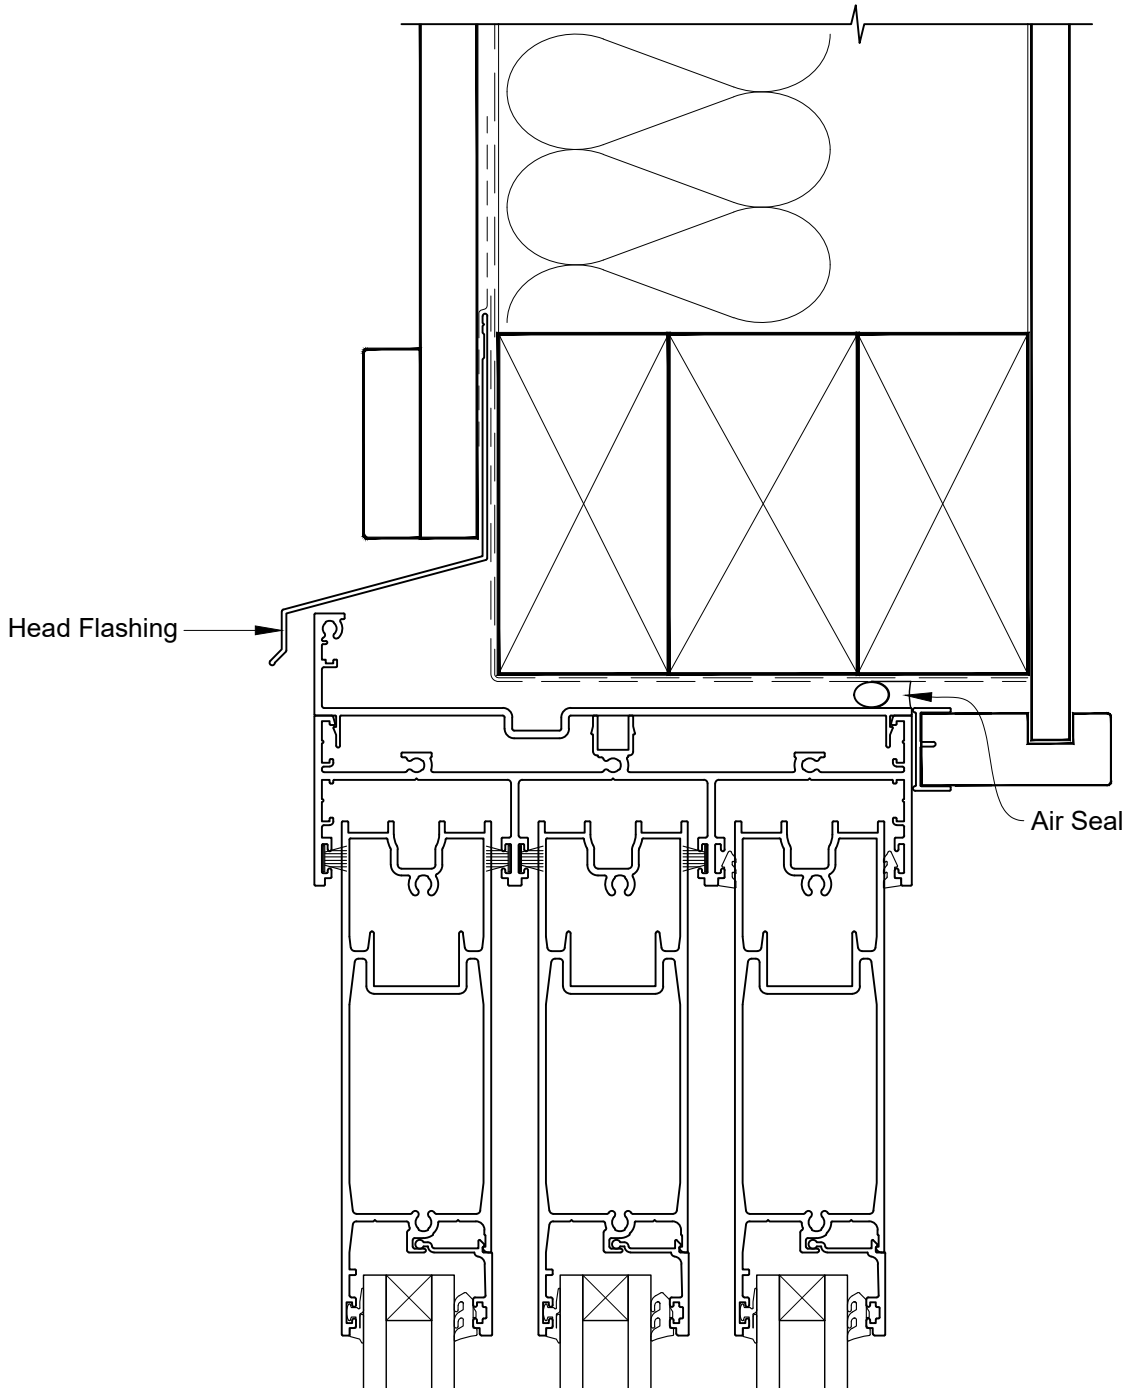

INSTALLATION DETAIL - ARCHITECTURAL SERIES SLIDING DOOR THREE TRACK ON BOARD & BATTEN CAVITY CONSTRUCTION

Date: 27.09.19

Scale: 1:2

CAD Ref.: ASS3BB-CH

INSTALLATION DETAIL - ARCHITECTURAL SERIES SLIDING DOOR THREE TRACK ON BOARD & BATTEN CAVITY CONSTRUCTION

Date: 27.09.19

Scale: 1:2

CAD Ref.: ASS3BB-CJ

INSTALLATION DETAIL - ARCHITECTURAL SERIES SLIDING DOOR THREE TRACK ON BOARD & BATTEN CAVITY CONSTRUCTION

Date: 27.09.19

Scale: 1:2

CAD Ref.: ASS3BB-CS

INSTALLATION DETAIL - ARCHITECTURAL SERIES SLIDING DOOR THREE TRACK ON BOARD & BATTEN DIRECT FIXED CLADDING

Date: 27.09.19

Scale: 1:2

CAD Ref.: ASS3BB-DH

INSTALLATION DETAIL - ARCHITECTURAL SERIES SLIDING DOOR THREE TRACK ON BOARD & BATTEN DIRECT FIXED CLADDING

Date: 27.09.19 Scale: 1:2 CAD Ref.: ASS3BB-DJ

INSTALLATION DETAIL - ARCHITECTURAL SERIES SLIDING DOOR THREE TRACK ON BOARD & BATTEN DIRECT FIXED CLADDING