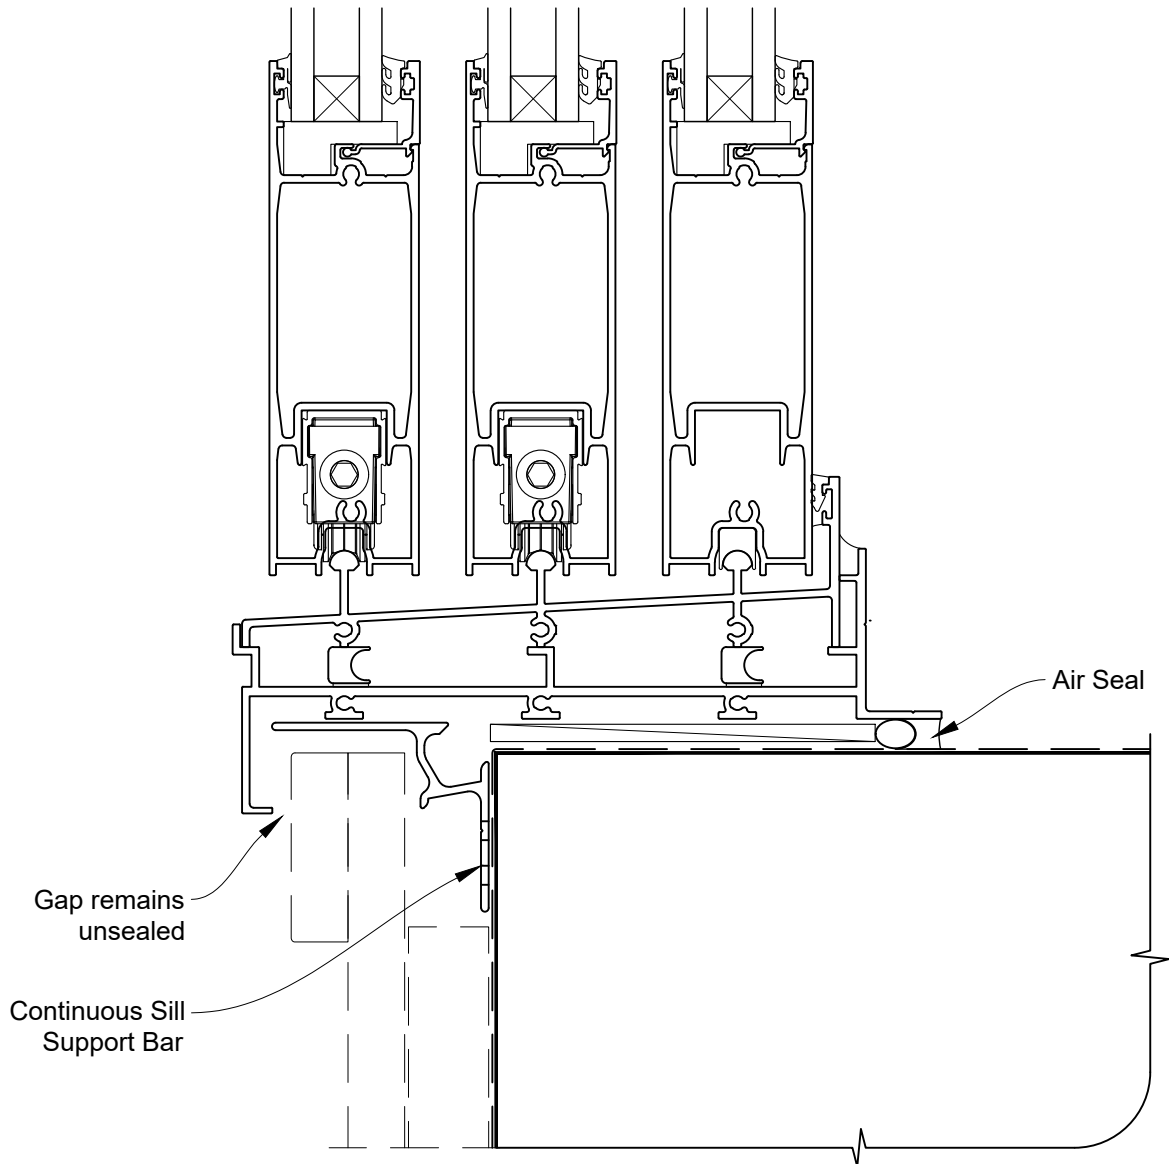

Date: 27.09.19

Scale: 1:2

CAD Ref.: ASS3BB-CJ

INSTALLATION DETAIL - ARCHITECTURAL SERIES SLIDING DOOR THREE TRACK ON BOARD & BATTEN CAVITY CONSTRUCTION

Date: 27.09.19

Scale: 1:2

CAD Ref.: ASS3BB-CS

INSTALLATION DETAIL - ARCHITECTURAL SERIES SLIDING DOOR THREE TRACK ON BOARD & BATTEN DIRECT FIXED CLADDING