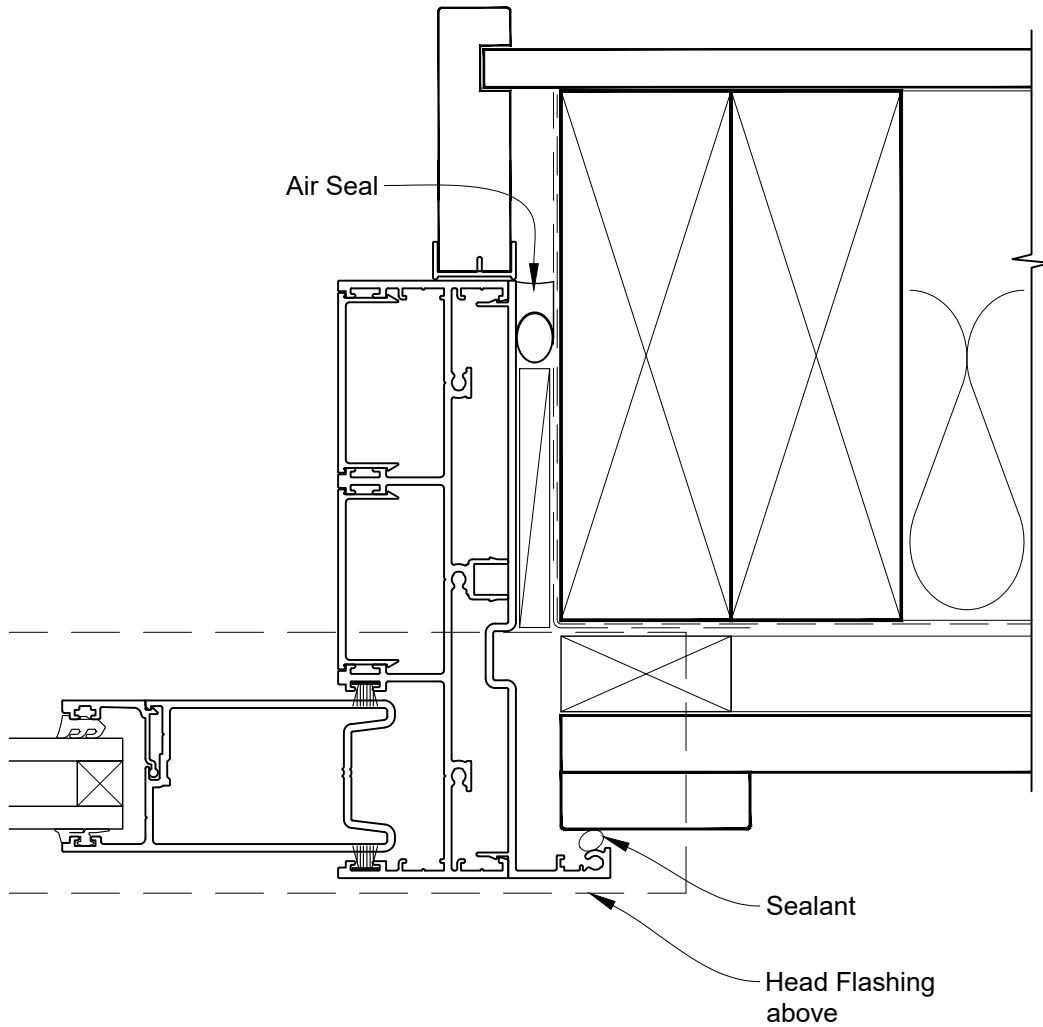

INSTALLATION DETAIL - ARCHITECTURAL SERIES SLIDING DOOR THREE TRACK ON BOARD & BATTEN CAVITY CONSTRUCTION

Date: 27.09.19

Scale: 1:2

CAD Ref.: ASS3BB-CH

INSTALLATION DETAIL - ARCHITECTURAL SERIES SLIDING DOOR THREE TRACK ON BOARD & BATTEN CAVITY CONSTRUCTION

Date: 27.09.19

Scale: 1:2

CAD Ref.: ASS3BB-CJ

INSTALLATION DETAIL - ARCHITECTURAL SERIES SLIDING DOOR THREE TRACK ON BOARD & BATTEN CAVITY CONSTRUCTION

Date: 27.09.19

Scale: 1:2

CAD Ref.: ASS3BB-CS

INSTALLATION DETAIL - ARCHITECTURAL SERIES SLIDING DOOR THREE TRACK ON BOARD & BATTEN DIRECT FIXED CLADDING