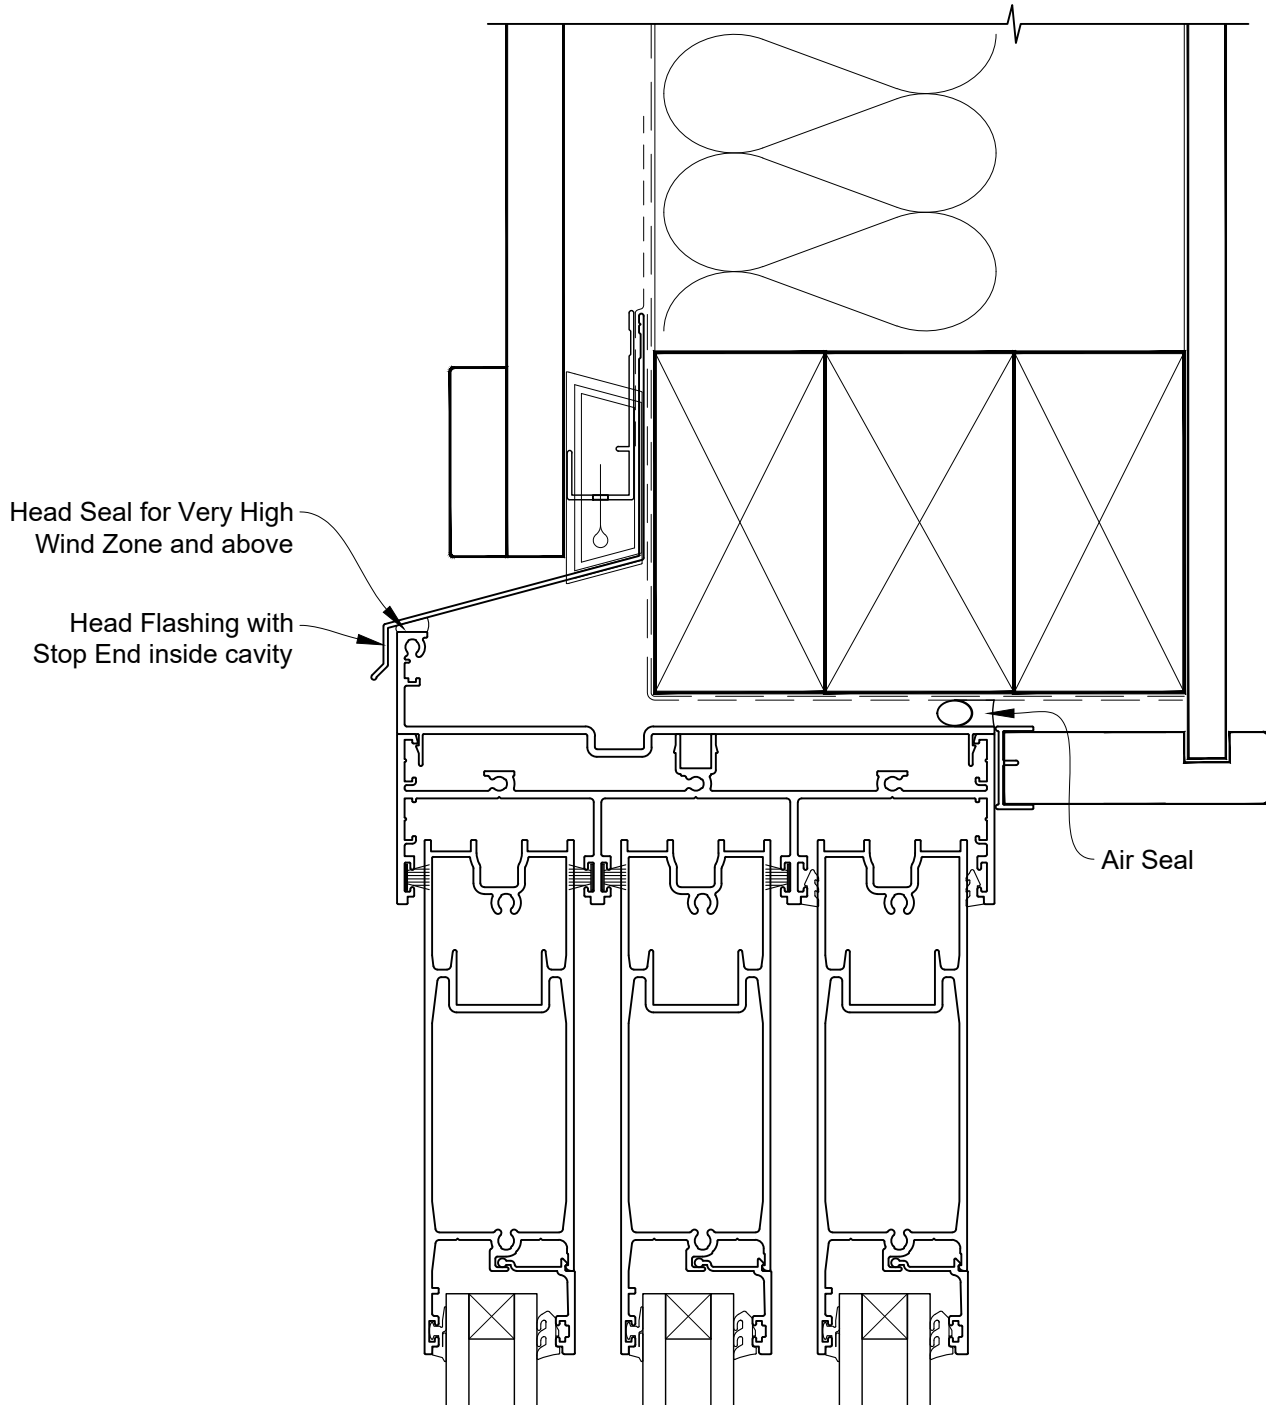

INSTALLATION DETAIL - ARCHITECTURAL SERIES SLIDING DOOR THREE TRACK ON BOARD & BATTEN CAVITY CONSTRUCTION

Date: 27.09.19

Scale: 1:2

CAD Ref.: ASS3BB-CH

INSTALLATION DETAIL - ARCHITECTURAL SERIES SLIDING DOOR THREE TRACK ON BOARD & BATTEN CAVITY CONSTRUCTION

Date: 27.09.19

Scale: 1:2

CAD Ref.: ASS3BB-CJ

INSTALLATION DETAIL - ARCHITECTURAL SERIES SLIDING DOOR THREE TRACK ON BOARD & BATTEN CAVITY CONSTRUCTION

Date: 27.09.19

Scale: 1:2

CAD Ref.: ASS3BB-CS

INSTALLATION DETAIL - ARCHITECTURAL SERIES SLIDING DOOR THREE TRACK ON BOARD & BATTEN DIRECT FIXED CLADDING