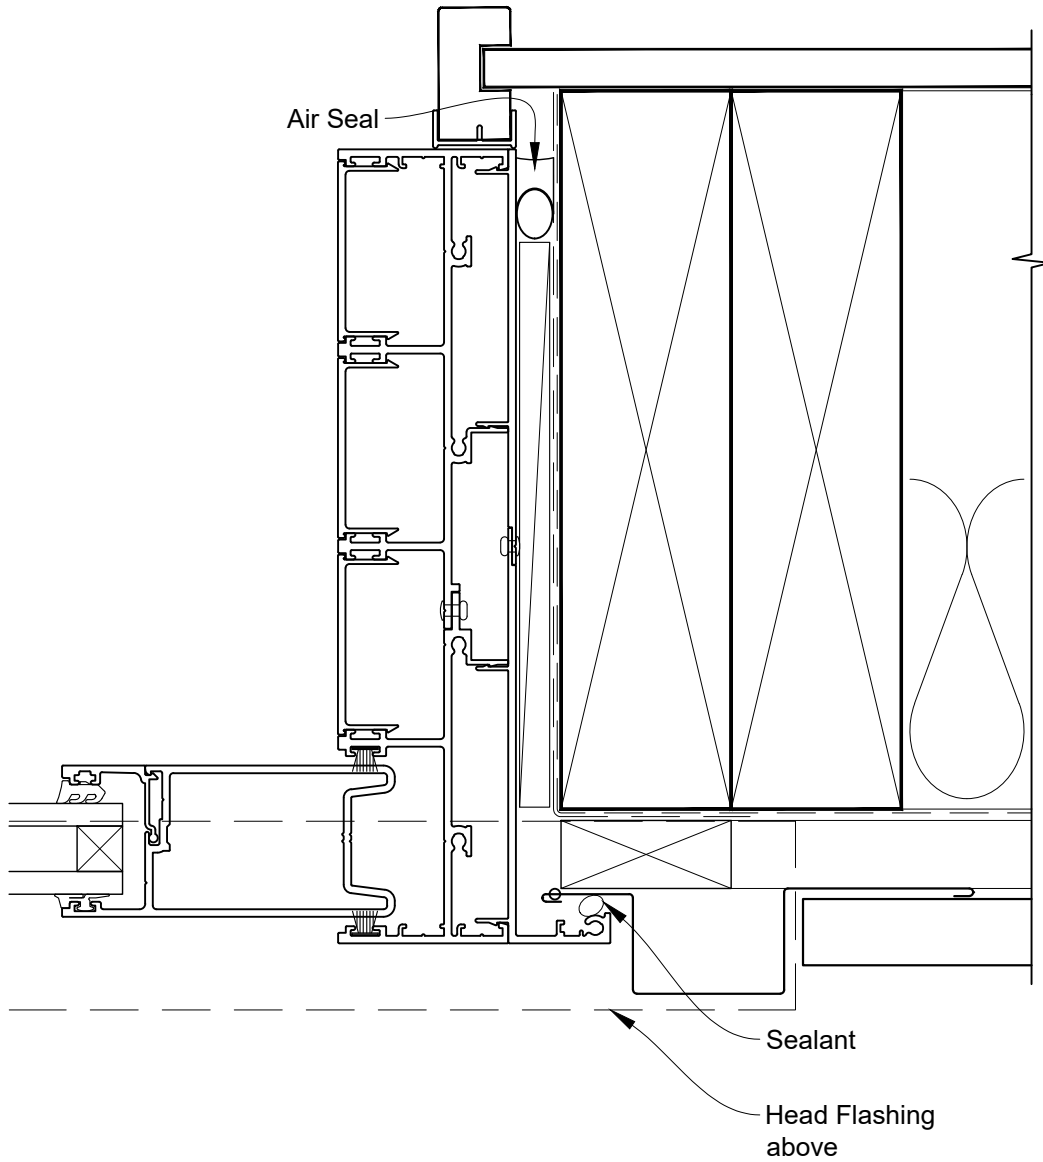

INSTALLATION DETAIL - ARCHITECTURAL SERIES SLIDING DOOR FOUR TRACK ON PROFILE METAL CAVITY CONSTRUCTION

Date: 27.09.19

Scale: 1:2

CAD Ref.: ASS4PM-CH

INSTALLATION DETAIL - ARCHITECTURAL SERIES SLIDING DOOR FOUR TRACK ON PROFILE METAL CAVITY CONSTRUCTION

Date: 27.09.19

Scale: 1:2

CAD Ref.: ASS4PM-CJ

INSTALLATION DETAIL - ARCHITECTURAL SERIES SLIDING DOOR FOUR TRACK ON PROFILE METAL CAVITY CONSTRUCTION

Date: 27.09.19

Scale: 1:2

CAD Ref.: ASS4PM-CS

INSTALLATION DETAIL - ARCHITECTURAL SERIES SLIDING DOOR FOUR TRACK ON PROFILE METAL DIRECT FIXED CLADDING

Date: 27.09.19

Scale: 1:2

CAD Ref.: ASS4PM-DH

INSTALLATION DETAIL - ARCHITECTURAL SERIES SLIDING DOOR FOUR TRACK ON PROFILE METAL DIRECT FIXED CLADDING

Date: 27.09.19 Scale: 1:2 CAD Ref.: ASS4PM-DJ

INSTALLATION DETAIL - ARCHITECTURAL SERIES SLIDING DOOR FOUR TRACK ON PROFILE METAL DIRECT FIXED CLADDING

Date: 27.09.19

Scale: 1:2

CAD Ref.: ASS4PM-DS