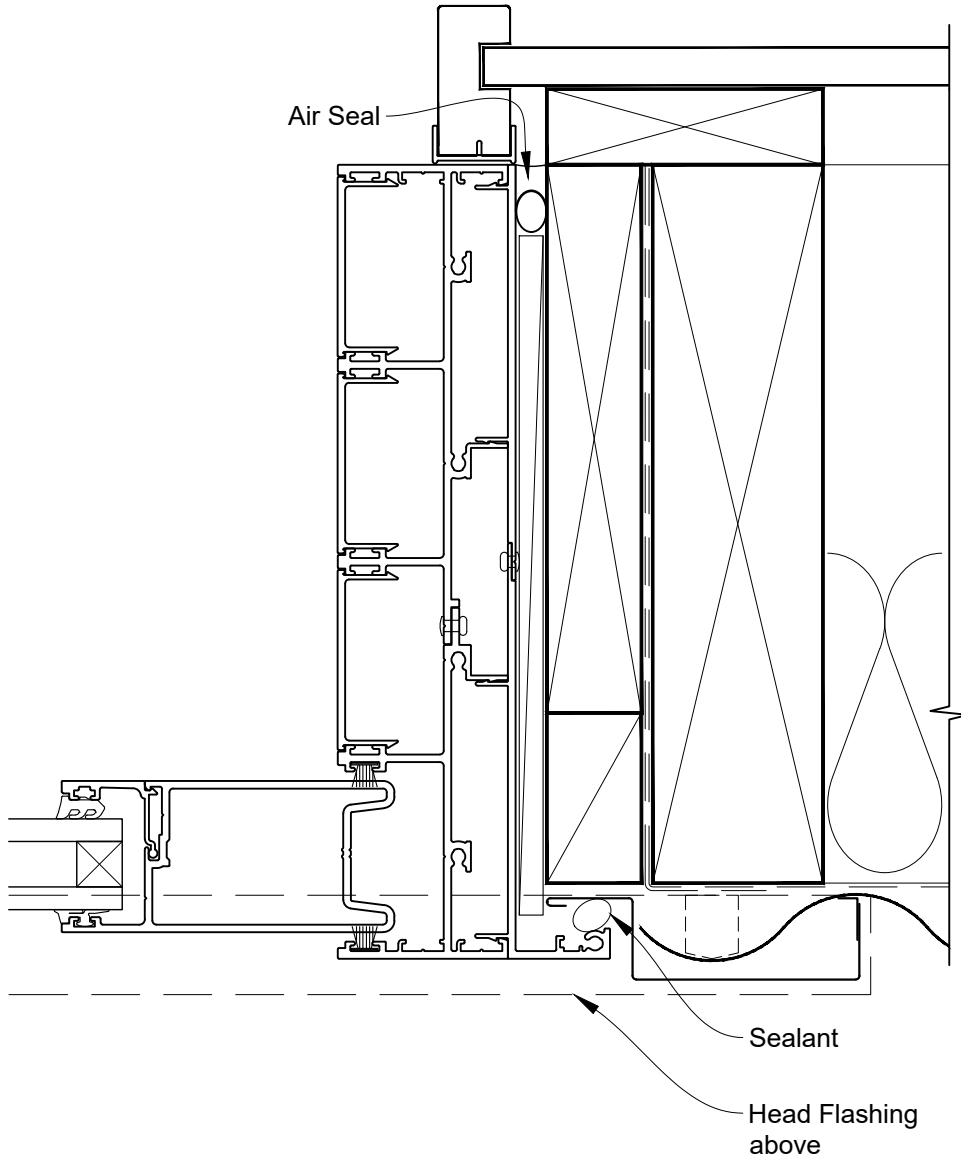

INSTALLATION DETAIL - ARCHITECTURAL SERIES SLIDING DOOR FOUR TRACK ON PROFILE METAL CAVITY CONSTRUCTION

Date: 27.09.19

Scale: 1:2

CAD Ref.: ASS4PM-CH

INSTALLATION DETAIL - ARCHITECTURAL SERIES SLIDING DOOR FOUR TRACK ON PROFILE METAL CAVITY CONSTRUCTION

Date: 27.09.19

Scale: 1:2

CAD Ref.: ASS4PM-DH

INSTALLATION DETAIL - ARCHITECTURAL SERIES SLIDING DOOR FOUR TRACK ON PROFILE METAL DIRECT FIXED CLADDING

Date: 27.09.19 Scale: 1:2 CAD Ref.: ASS4PM-DJ

INSTALLATION DETAIL - ARCHITECTURAL SERIES SLIDING DOOR FOUR TRACK ON PROFILE METAL DIRECT FIXED CLADDING