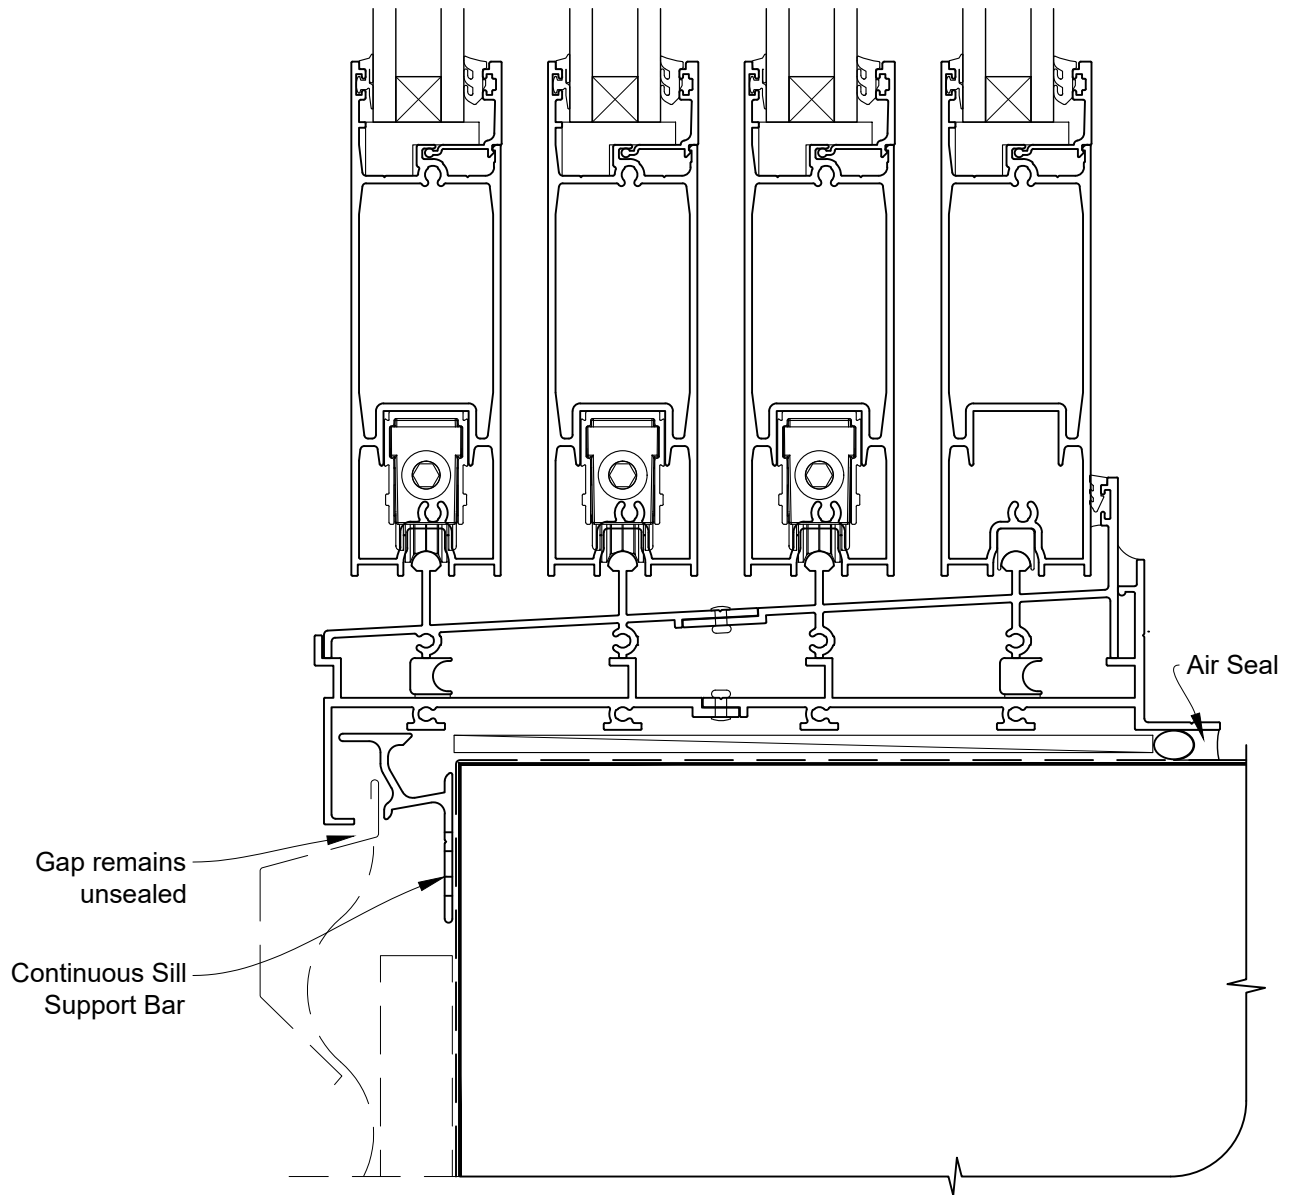

INSTALLATION DETAIL - ARCHITECTURAL SERIES SLIDING DOOR FOUR TRACK ON PROFILE METAL CAVITY CONSTRUCTION

Date: 27.09.19

Scale: 1:2

CAD Ref.: ASS4PM-CH

INSTALLATION DETAIL - ARCHITECTURAL SERIES SLIDING DOOR FOUR TRACK ON PROFILE METAL CAVITY CONSTRUCTION

Date: 27.09.19

Scale: 1:2

CAD Ref.: ASS4PM-CJ

INSTALLATION DETAIL - ARCHITECTURAL SERIES SLIDING DOOR FOUR TRACK ON PROFILE METAL CAVITY CONSTRUCTION

Date: 27.09.19

Scale: 1:2

CAD Ref.: ASS4PM-CS

INSTALLATION DETAIL - ARCHITECTURAL SERIES SLIDING DOOR FOUR TRACK ON PROFILE METAL DIRECT FIXED CLADDING

Date: 27.09.19

Scale: 1:2

CAD Ref.: ASS4PM-DH

INSTALLATION DETAIL - ARCHITECTURAL SERIES SLIDING DOOR FOUR TRACK ON PROFILE METAL DIRECT FIXED CLADDING

Date: 27.09.19 Scale: 1:2 CAD Ref.: ASS4PM-DJ

INSTALLATION DETAIL - ARCHITECTURAL SERIES SLIDING DOOR FOUR TRACK ON PROFILE METAL DIRECT FIXED CLADDING

Date: 27.09.19

Scale: 1:2

CAD Ref.: ASS4PM-DS