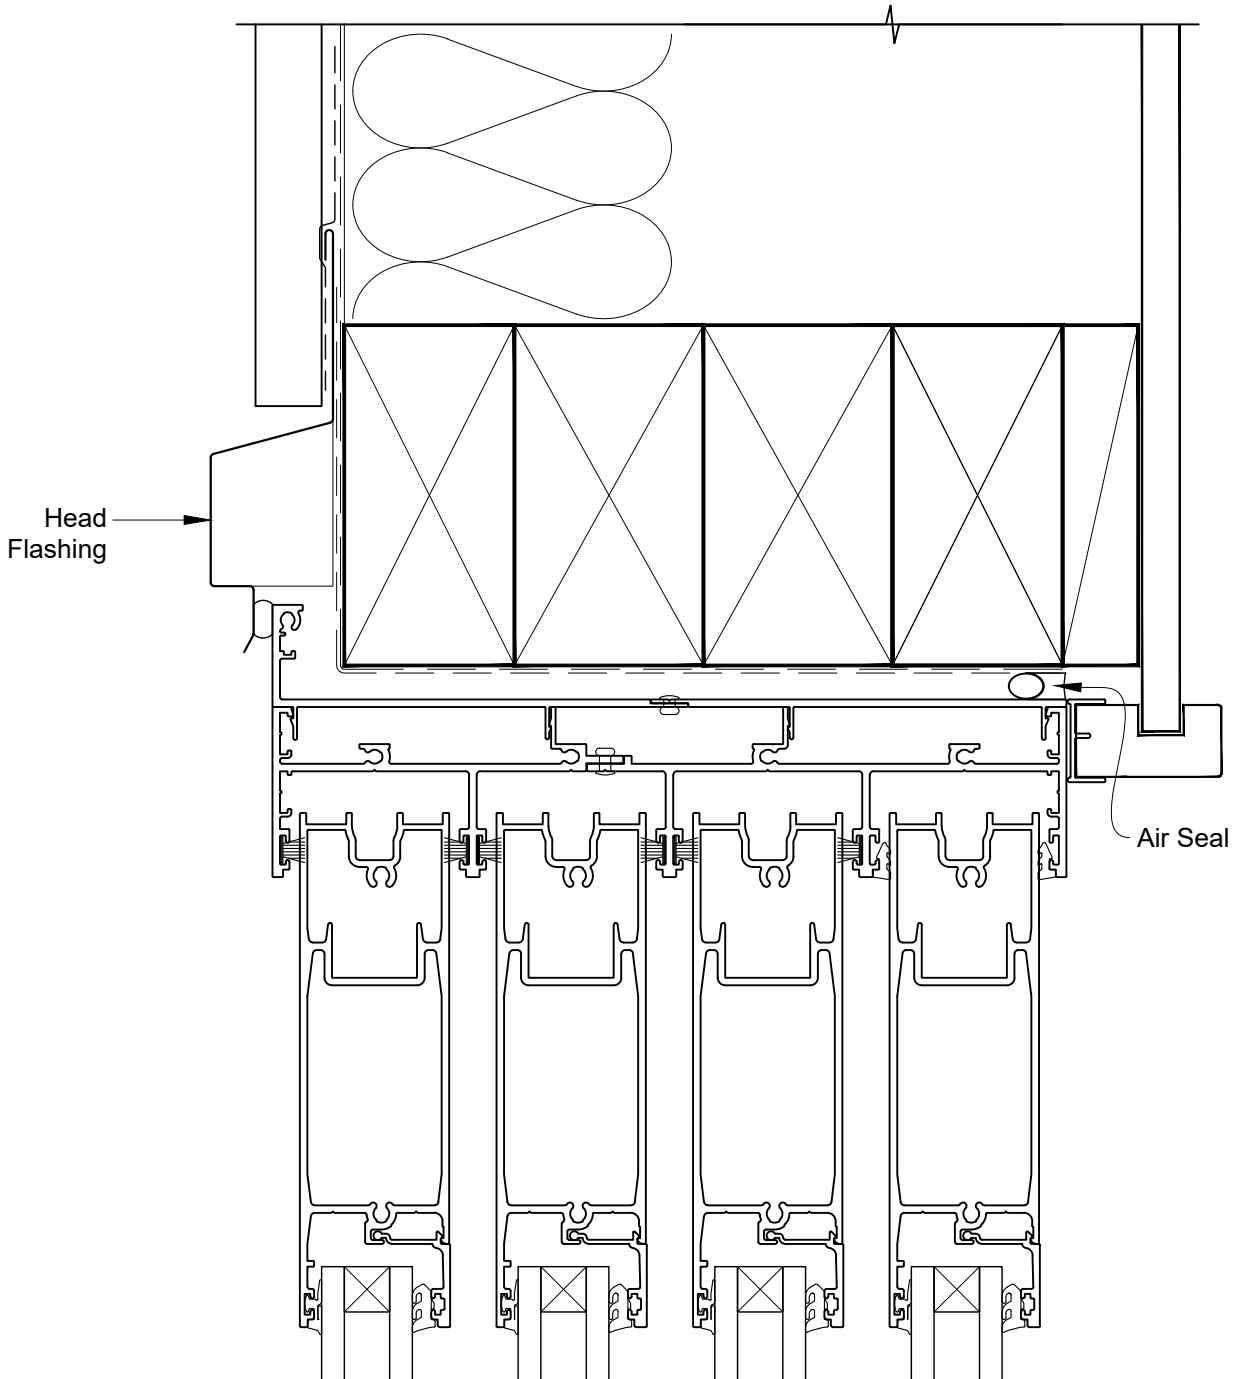

INSTALLATION DETAIL - ARCHITECTURAL SERIES SLIDING DOOR FOUR TRACK ON PROFILE METAL CAVITY CONSTRUCTION

Date: 27.09.19

Scale: 1:2

CAD Ref.: ASS4PM-CH

INSTALLATION DETAIL - ARCHITECTURAL SERIES SLIDING DOOR FOUR TRACK ON PROFILE METAL CAVITY CONSTRUCTION

Date: 27.09.19

Scale: 1:2

CAD Ref.: ASS4PM-CJ

INSTALLATION DETAIL - ARCHITECTURAL SERIES SLIDING DOOR FOUR TRACK ON PROFILE METAL CAVITY CONSTRUCTION

Date: 27.09.19

Scale: 1:2

CAD Ref.: ASS4PM-CS

INSTALLATION DETAIL - ARCHITECTURAL SERIES SLIDING DOOR FOUR TRACK ON PROFILE METAL DIRECT FIXED CLADDING

Date: 27.09.19

Scale: 1:2

CAD Ref.: ASS4PM-DH

INSTALLATION DETAIL - ARCHITECTURAL SERIES SLIDING DOOR FOUR TRACK ON PROFILE METAL DIRECT FIXED CLADDING

Date: 27.09.19 Scale: 1:2 CAD Ref.: ASS4PM-DJ

INSTALLATION DETAIL - ARCHITECTURAL SERIES SLIDING DOOR FOUR TRACK ON PROFILE METAL DIRECT FIXED CLADDING

Date: 27.09.19

Scale: 1:2

CAD Ref.: ASS4PM-DS