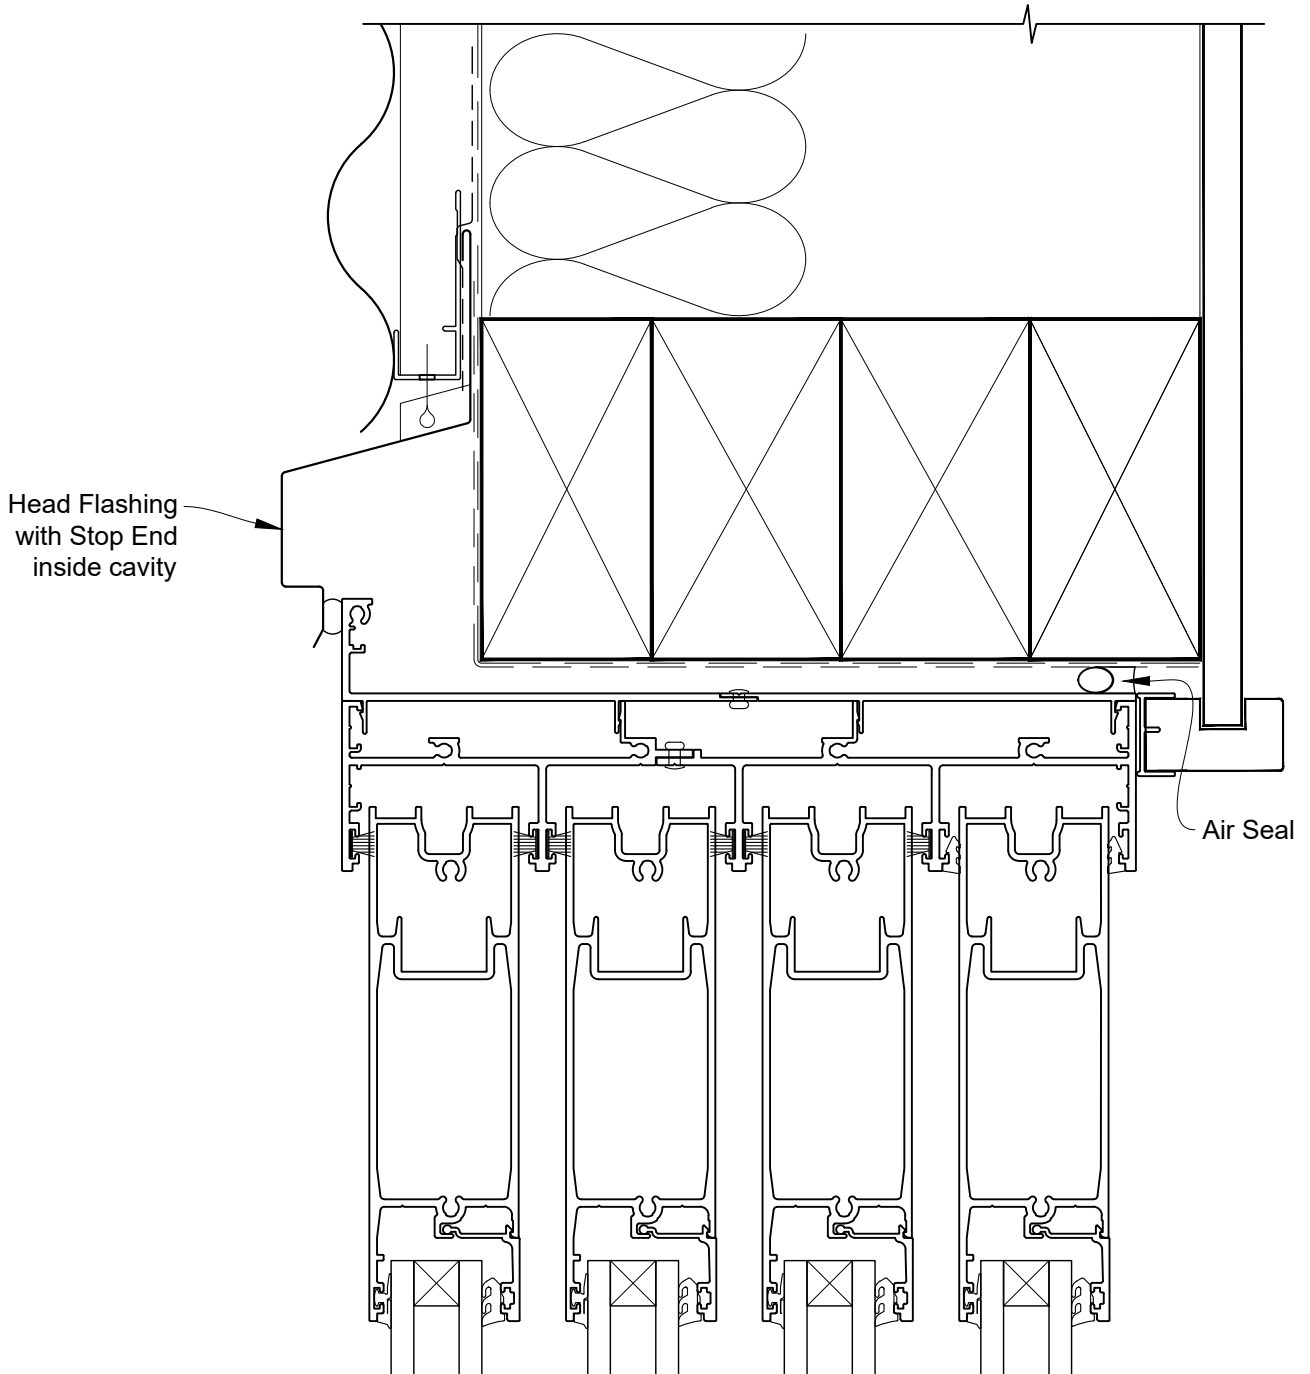

INSTALLATION DETAIL - ARCHITECTURAL SERIES SLIDING DOOR FOUR TRACK ON PROFILE METAL CAVITY CONSTRUCTION

Date: 27.09.19

Scale: 1:2

CAD Ref.: ASS4PM-CH

INSTALLATION DETAIL - ARCHITECTURAL SERIES SLIDING DOOR FOUR TRACK ON PROFILE METAL CAVITY CONSTRUCTION

Date: 27.09.19

Scale: 1:2

CAD Ref.: ASS4PM-CJ

INSTALLATION DETAIL - ARCHITECTURAL SERIES SLIDING DOOR FOUR TRACK ON PROFILE METAL CAVITY CONSTRUCTION

Date: 27.09.19

Scale: 1:2

CAD Ref.: ASS4PM-CS

INSTALLATION DETAIL - ARCHITECTURAL SERIES SLIDING DOOR FOUR TRACK ON PROFILE METAL DIRECT FIXED CLADDING

Date: 27.09.19

Scale: 1:2

CAD Ref.: ASS4PM-DS