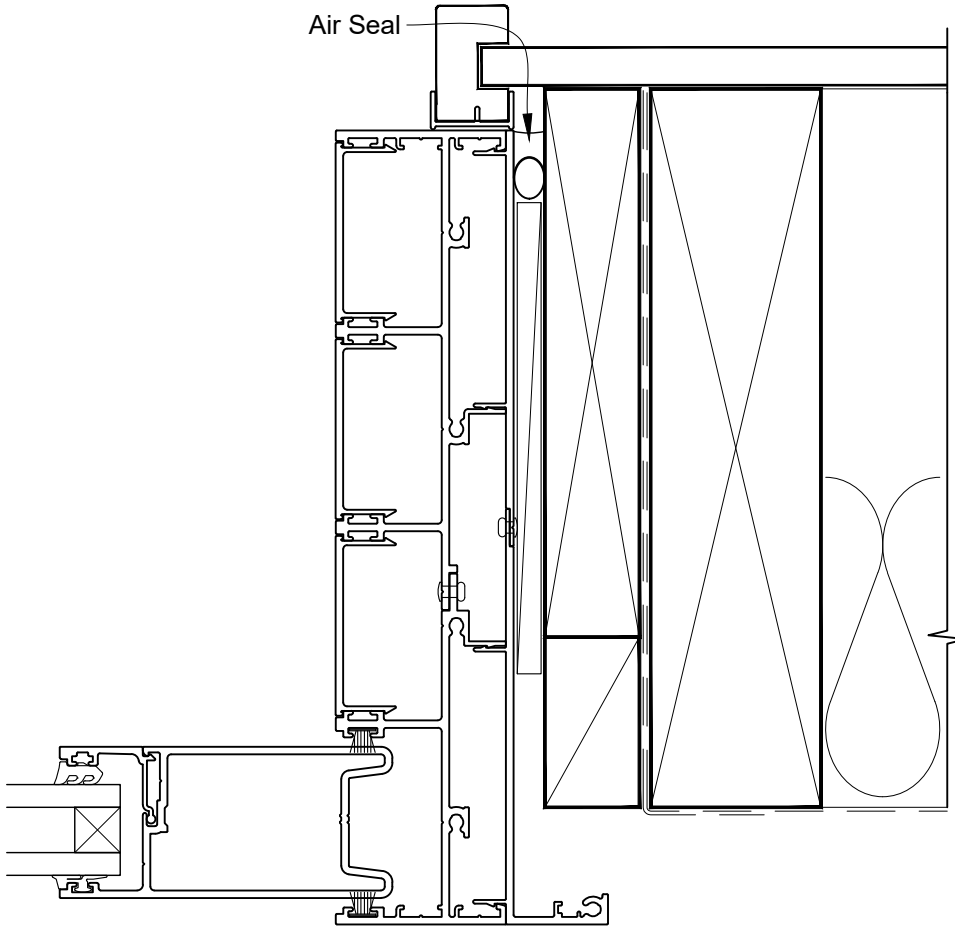

INSTALLATION DETAIL - ARCHITECTURAL SERIES SLIDING DOOR FOUR TRACK ON NO CLADDING CAVITY CONSTRUCTION

Date: 27.09.19

Scale: 1:2

CAD Ref.: ASS4NC-CH

INSTALLATION DETAIL - ARCHITECTURAL SERIES SLIDING DOOR FOUR TRACK ON NO CLADDING CAVITY CONSTRUCTION

Date: 27.09.19 Scale: 1:2 CAD Ref.: ASS4NC-CJ

INSTALLATION DETAIL - ARCHITECTURAL SERIES SLIDING DOOR FOUR TRACK ON NO CLADDING CAVITY CONSTRUCTION

Date: 27.09.19

Scale: 1:2

CAD Ref.: ASS4NC-CS

**INSTALLATION DETAIL - ARCHITECTURAL SERIES
SLIDING DOOR FOUR TRACK ON NO CLADDING
DIRECT FIXED CLADDING**

Date: 27.09.19 Scale: 1:2 CAD Ref.: ASS4NC-DH

INSTALLATION DETAIL - ARCHITECTURAL SERIES SLIDING DOOR FOUR TRACK ON NO CLADDING DIRECT FIXED CLADDING

Date: 27.09.19 Scale: 1:2 CAD Ref.: ASS4NC-DJ

**INSTALLATION DETAIL - ARCHITECTURAL SERIES
SLIDING DOOR FOUR TRACK ON NO CLADDING
DIRECT FIXED CLADDING**