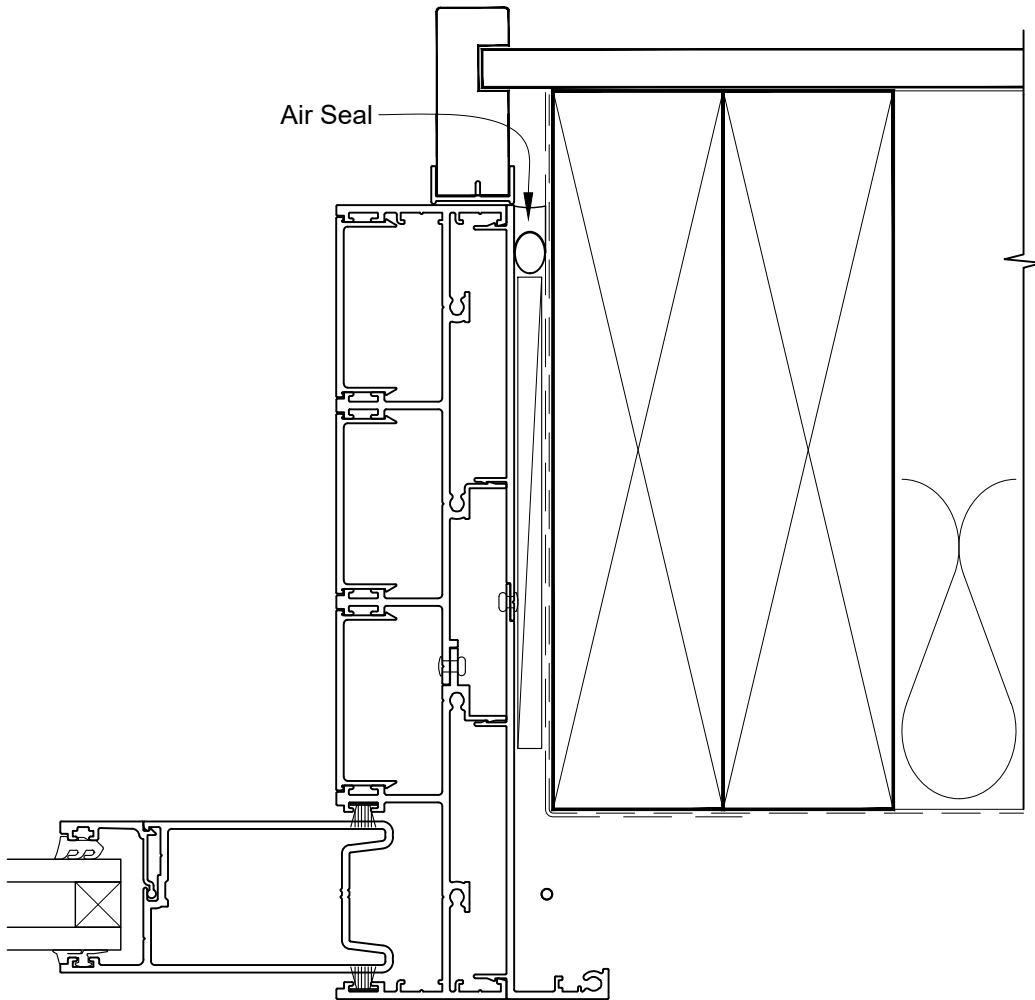

INSTALLATION DETAIL - ARCHITECTURAL SERIES SLIDING DOOR FOUR TRACK ON NO CLADDING CAVITY CONSTRUCTION

Date: 27.09.19

Scale: 1:2

CAD Ref.: ASS4NC-CH

INSTALLATION DETAIL - ARCHITECTURAL SERIES SLIDING DOOR FOUR TRACK ON NO CLADDING CAVITY CONSTRUCTION

Date: 27.09.19 Scale: 1:2 CAD Ref.: ASS4NC-CJ

INSTALLATION DETAIL - ARCHITECTURAL SERIES SLIDING DOOR FOUR TRACK ON NO CLADDING CAVITY CONSTRUCTION

Date: 27.09.19

Scale: 1:2

CAD Ref.: ASS4NC-CS

**INSTALLATION DETAIL - ARCHITECTURAL SERIES
SLIDING DOOR FOUR TRACK ON NO CLADDING
DIRECT FIXED CLADDING**