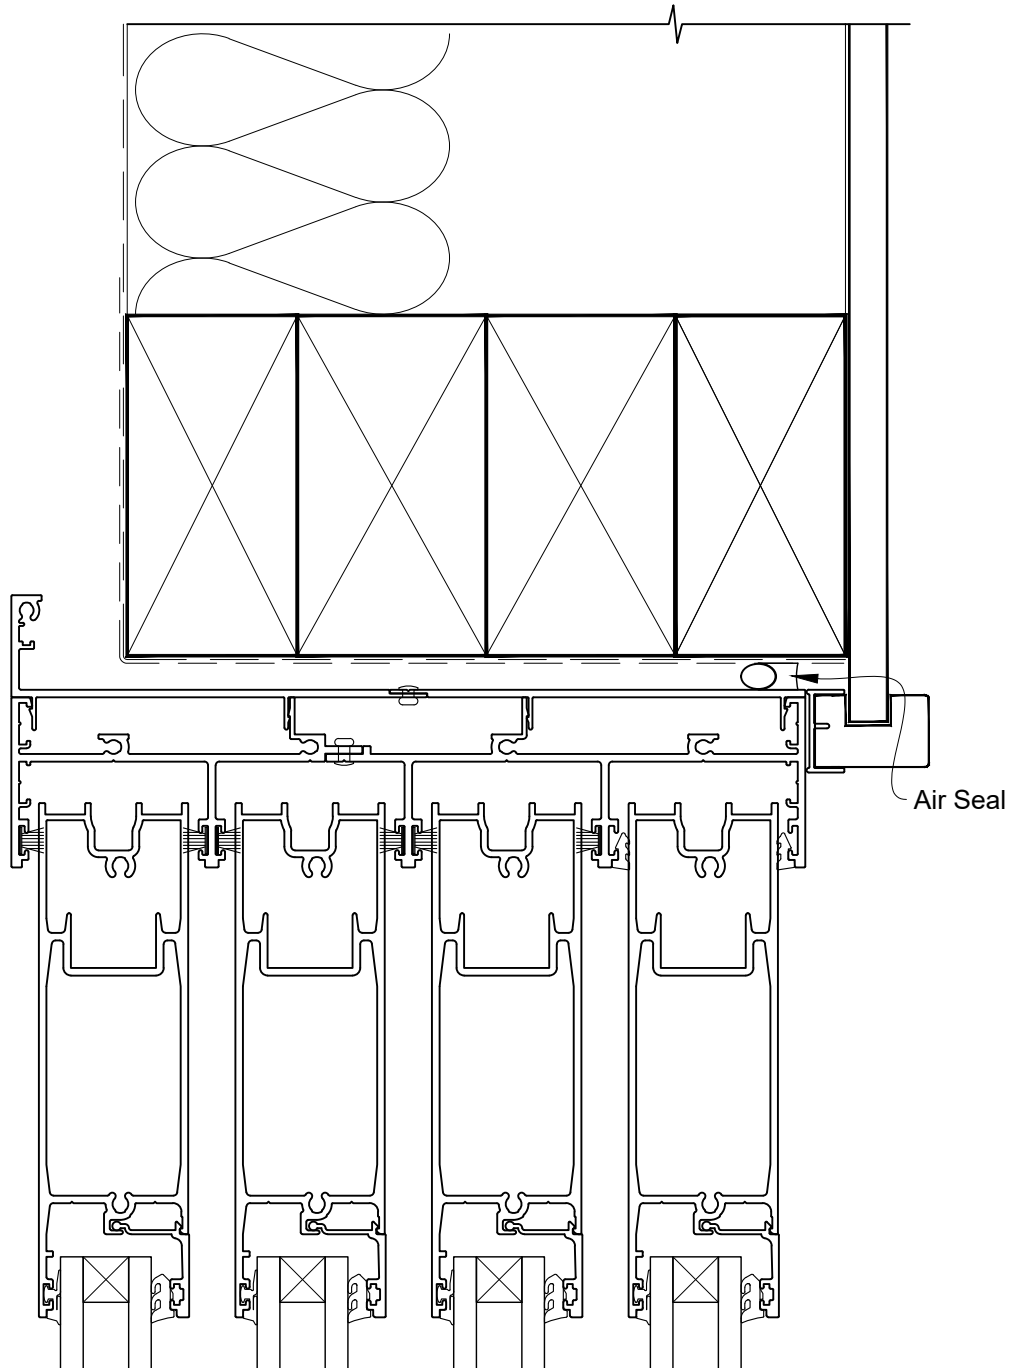

INSTALLATION DETAIL - ARCHITECTURAL SERIES SLIDING DOOR FOUR TRACK ON NO CLADDING CAVITY CONSTRUCTION

Date: 27.09.19

Scale: 1:2

CAD Ref.: ASS4NC-CH

INSTALLATION DETAIL - ARCHITECTURAL SERIES SLIDING DOOR FOUR TRACK ON NO CLADDING CAVITY CONSTRUCTION

Date: 27.09.19 Scale: 1:2 CAD Ref.: ASS4NC-CJ

INSTALLATION DETAIL - ARCHITECTURAL SERIES SLIDING DOOR FOUR TRACK ON NO CLADDING CAVITY CONSTRUCTION

Date: 27.09.19

Scale: 1:2

CAD Ref.: ASS4NC-CS

**INSTALLATION DETAIL - ARCHITECTURAL SERIES
SLIDING DOOR FOUR TRACK ON NO CLADDING
DIRECT FIXED CLADDING**

Date: 27.09.19 Scale: 1:2 CAD Ref.: ASS4NC-DH

INSTALLATION DETAIL - ARCHITECTURAL SERIES SLIDING DOOR FOUR TRACK ON NO CLADDING DIRECT FIXED CLADDING

Date: 27.09.19 Scale: 1:2 CAD Ref.: ASS4NC-DJ

**INSTALLATION DETAIL - ARCHITECTURAL SERIES
SLIDING DOOR FOUR TRACK ON NO CLADDING
DIRECT FIXED CLADDING**