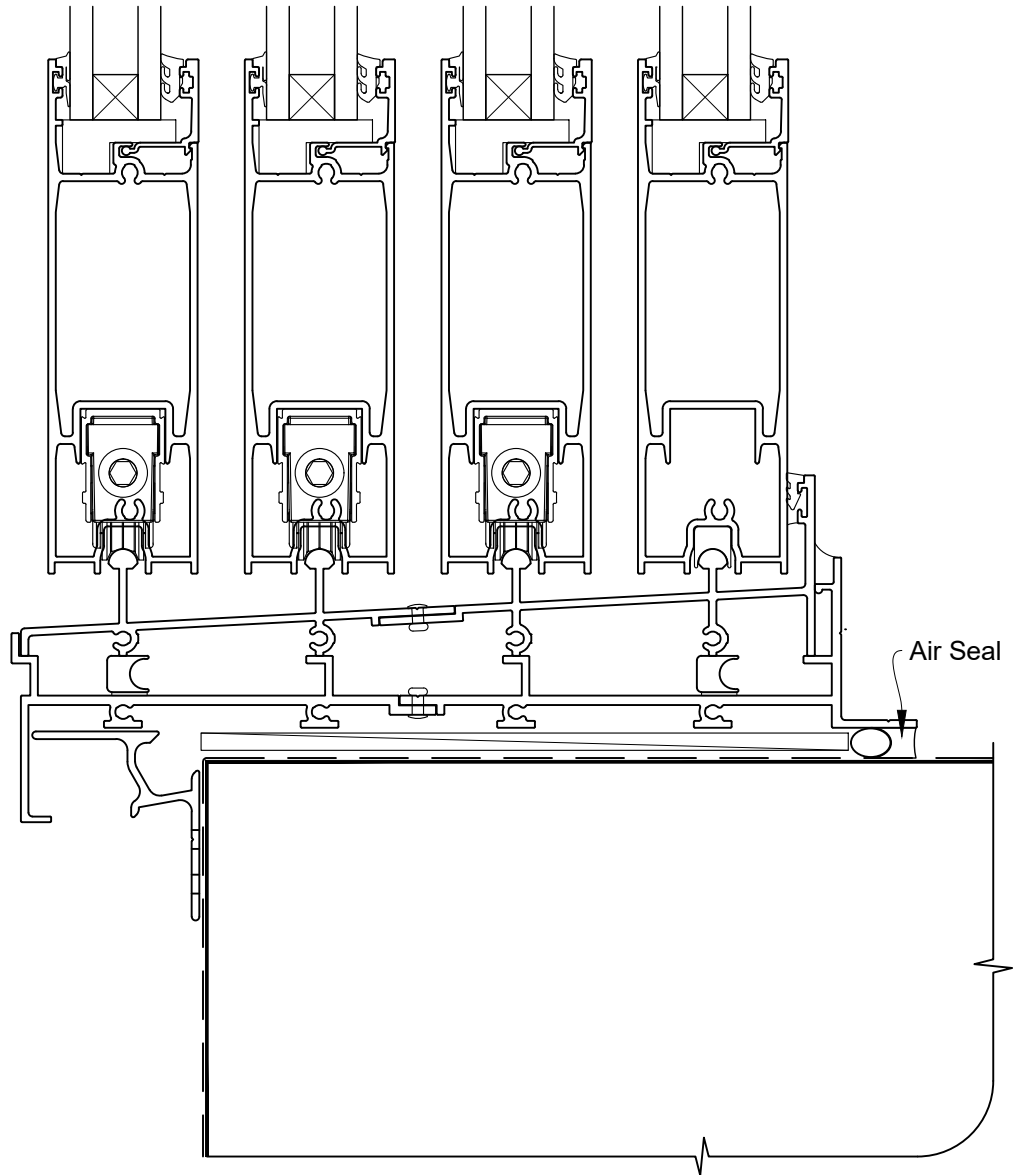

INSTALLATION DETAIL - ARCHITECTURAL SERIES SLIDING DOOR FOUR TRACK ON NO CLADDING CAVITY CONSTRUCTION

Date: 27.09.19

Scale: 1:2

CAD Ref.: ASS4NC-CH

INSTALLATION DETAIL - ARCHITECTURAL SERIES SLIDING DOOR FOUR TRACK ON NO CLADDING CAVITY CONSTRUCTION

Date: 27.09.19 Scale: 1:2 CAD Ref.: ASS4NC-CJ

INSTALLATION DETAIL - ARCHITECTURAL SERIES SLIDING DOOR FOUR TRACK ON NO CLADDING CAVITY CONSTRUCTION

Date: 27.09.19

Scale: 1:2

CAD Ref.: ASS4NC-CS

**INSTALLATION DETAIL - ARCHITECTURAL SERIES
SLIDING DOOR FOUR TRACK ON NO CLADDING
DIRECT FIXED CLADDING**

Date: 27.09.19 Scale: 1:2 CAD Ref.: ASS4NC-DH

INSTALLATION DETAIL - ARCHITECTURAL SERIES SLIDING DOOR FOUR TRACK ON NO CLADDING DIRECT FIXED CLADDING

Date: 27.09.19 Scale: 1:2 CAD Ref.: ASS4NC-DJ

**INSTALLATION DETAIL - ARCHITECTURAL SERIES
SLIDING DOOR FOUR TRACK ON NO CLADDING
DIRECT FIXED CLADDING**

Date: 27.09.19 Scale: 1:2 CAD Ref.: ASS4NC-DS