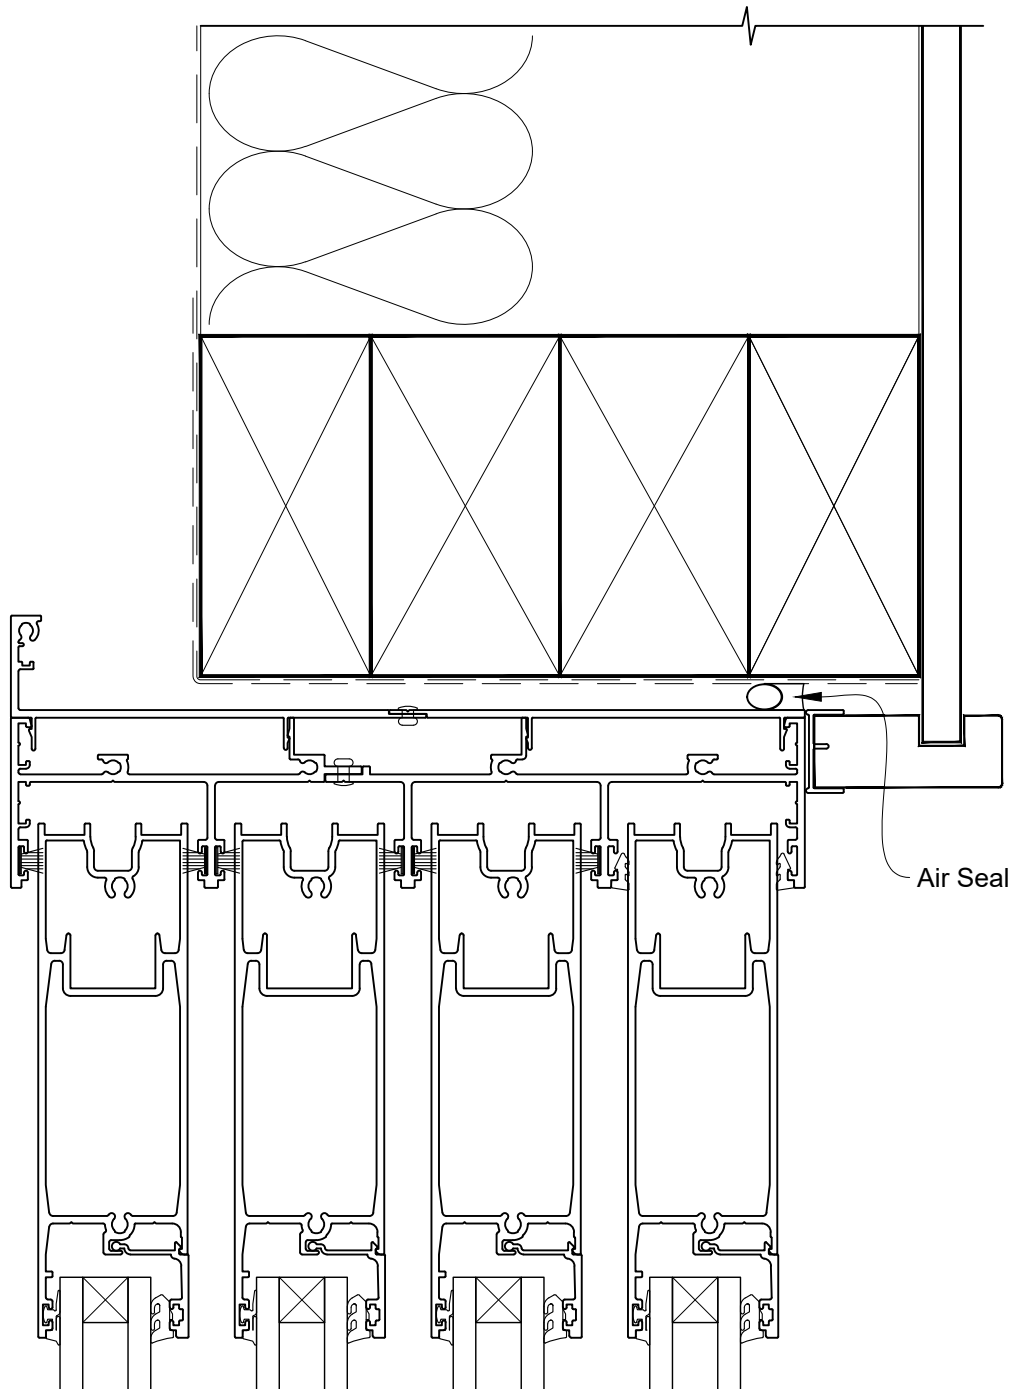

INSTALLATION DETAIL - ARCHITECTURAL SERIES SLIDING DOOR FOUR TRACK ON NO CLADDING CAVITY CONSTRUCTION

Date: 27.09.19

Scale: 1:2

CAD Ref.: ASS4NC-CH

INSTALLATION DETAIL - ARCHITECTURAL SERIES SLIDING DOOR FOUR TRACK ON NO CLADDING CAVITY CONSTRUCTION

Date: 27.09.19 Scale: 1:2 CAD Ref.: ASS4NC-CJ

INSTALLATION DETAIL - ARCHITECTURAL SERIES SLIDING DOOR FOUR TRACK ON NO CLADDING CAVITY CONSTRUCTION

Date: 27.09.19

Scale: 1:2

CAD Ref.: ASS4NC-CS

**INSTALLATION DETAIL - ARCHITECTURAL SERIES
SLIDING DOOR FOUR TRACK ON NO CLADDING
DIRECT FIXED CLADDING**

Date: 27.09.19 Scale: 1:2 CAD Ref.: ASS4NC-DS