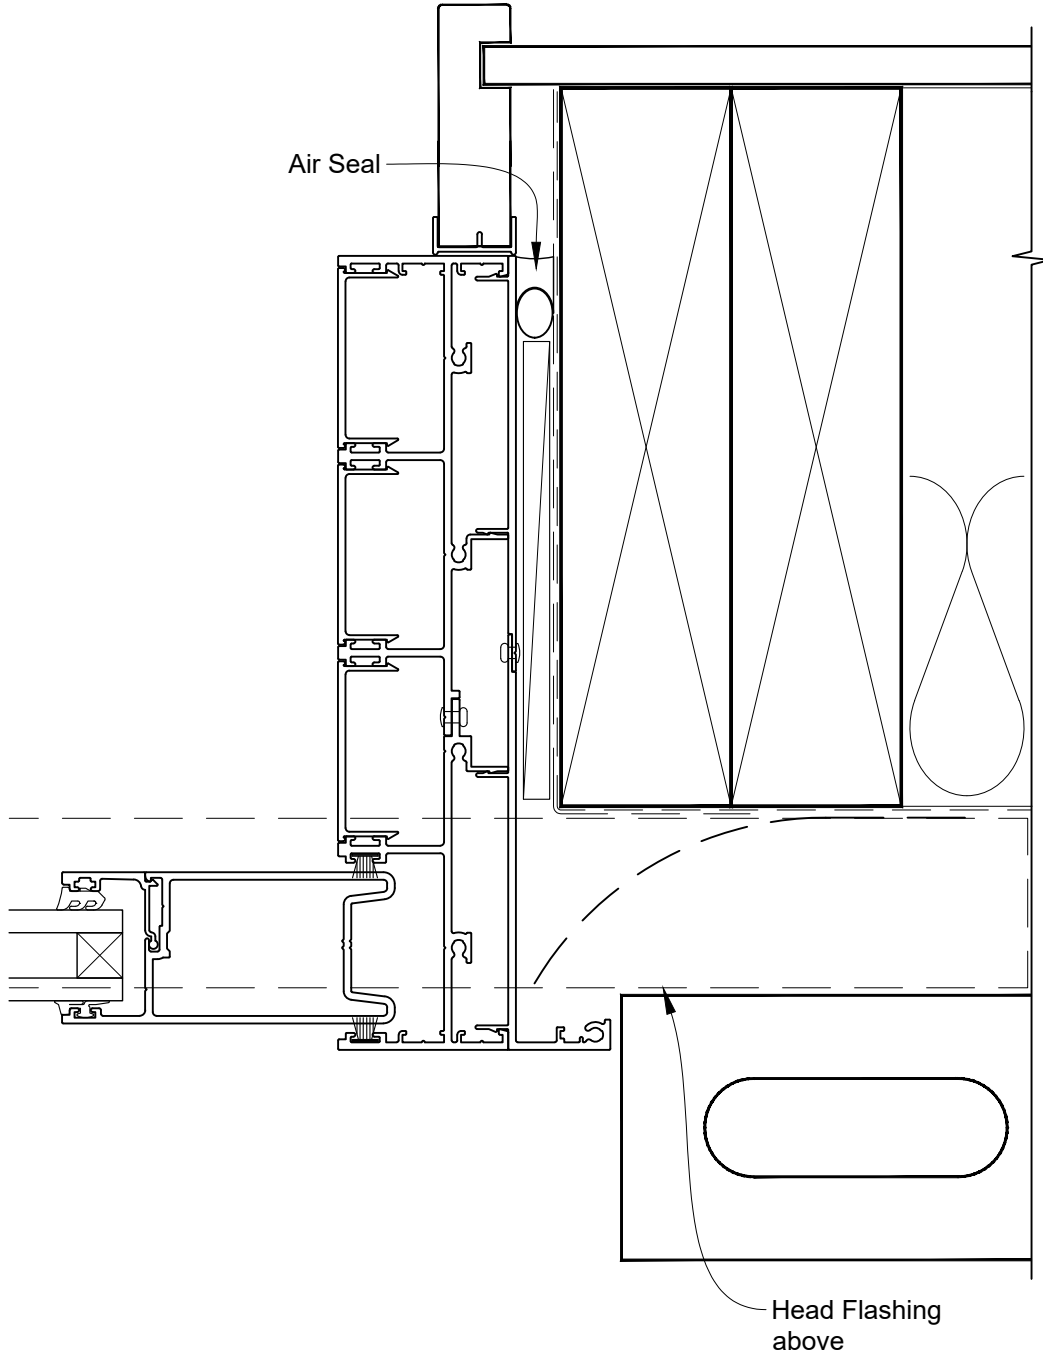

# INSTALLATION DETAIL - ARCHITECTURAL SERIES SLIDING DOOR FOUR TRACK ON BRICK VENEER CAVITY CONSTRUCTION

Date: 27.09.19      Scale: 1:2      CAD Ref.: ASS4BV-CH

# INSTALLATION DETAIL - ARCHITECTURAL SERIES SLIDING DOOR FOUR TRACK ON BRICK VENEER CAVITY CONSTRUCTION

Date: 27.09.19

Scale: 1:2

CAD Ref.: ASS4BV-CJ

# INSTALLATION DETAIL - ARCHITECTURAL SERIES SLIDING DOOR FOUR TRACK ON BRICK VENEER CAVITY CONSTRUCTION

Date: 27.09.19

Scale: 1:2

CAD Ref.: ASS4BV-CS