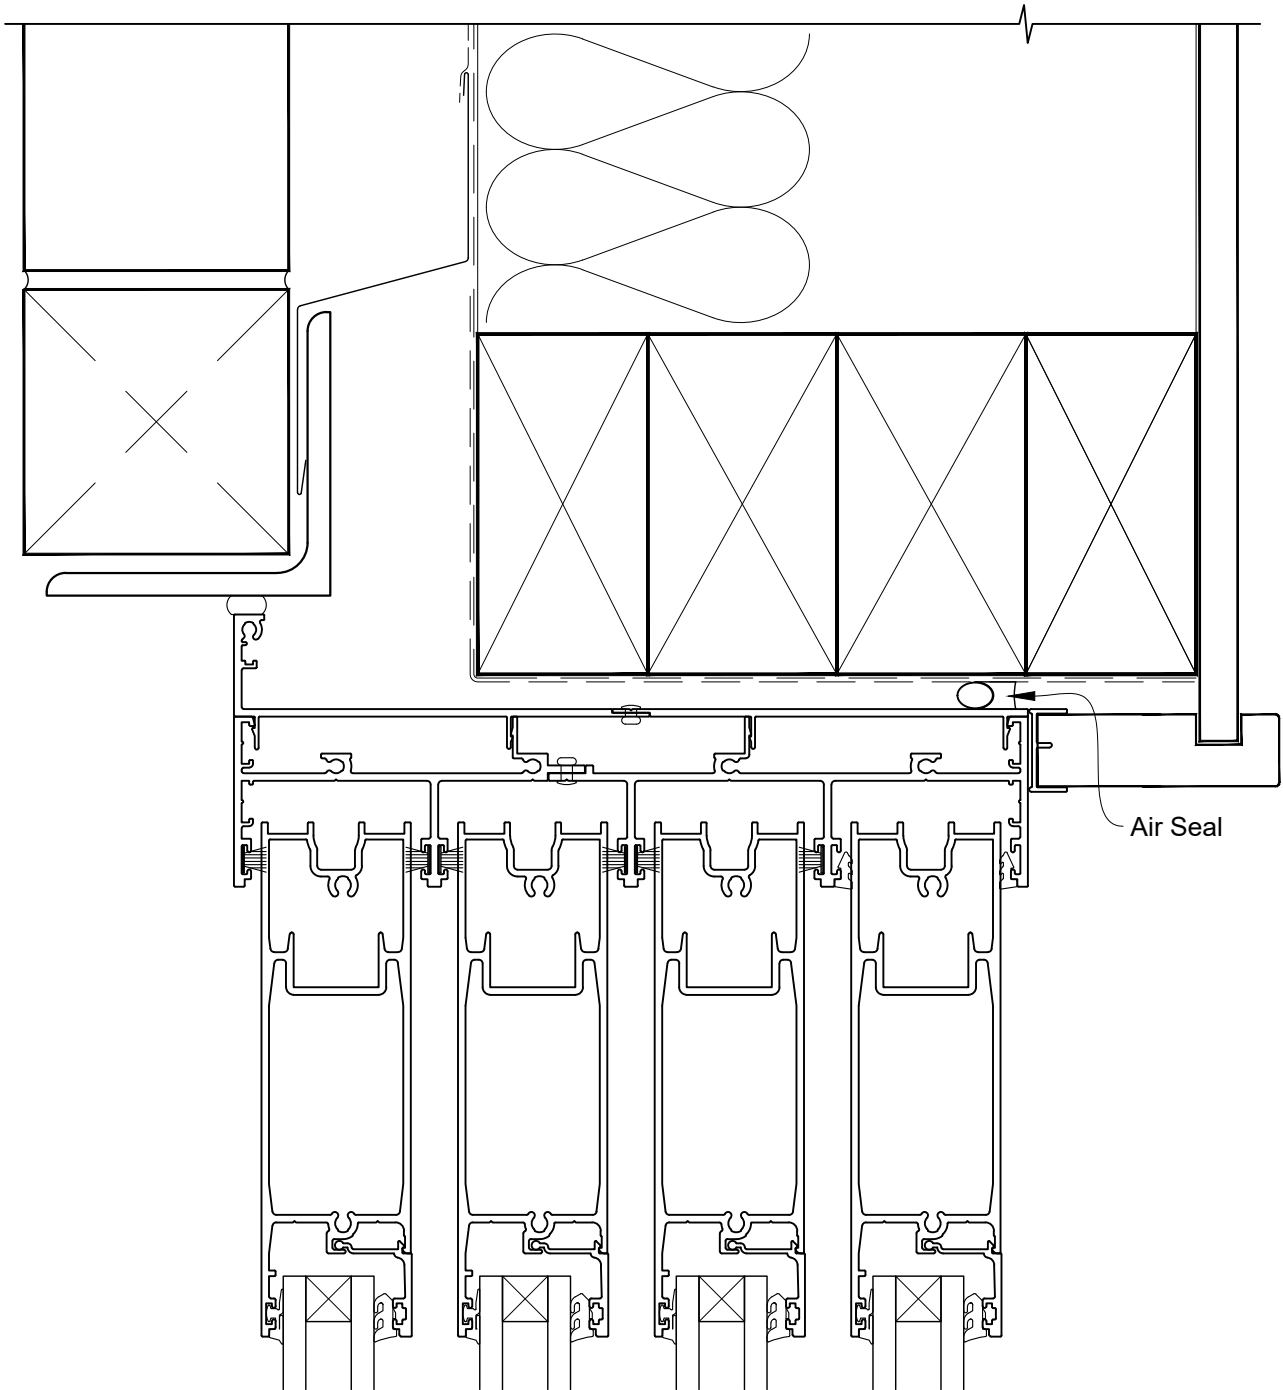

# INSTALLATION DETAIL - ARCHITECTURAL SERIES SLIDING DOOR FOUR TRACK ON BRICK VENEER CAVITY CONSTRUCTION

Date: 27.09.19      Scale: 1:2      CAD Ref.: ASS4BV-CH

# INSTALLATION DETAIL - ARCHITECTURAL SERIES SLIDING DOOR FOUR TRACK ON BRICK VENEER CAVITY CONSTRUCTION

Date: 27.09.19

Scale: 1:2

CAD Ref.: ASS4BV-CJ

# INSTALLATION DETAIL - ARCHITECTURAL SERIES SLIDING DOOR FOUR TRACK ON BRICK VENEER CAVITY CONSTRUCTION

Date: 27.09.19

Scale: 1:2

CAD Ref.: ASS4BV-CS