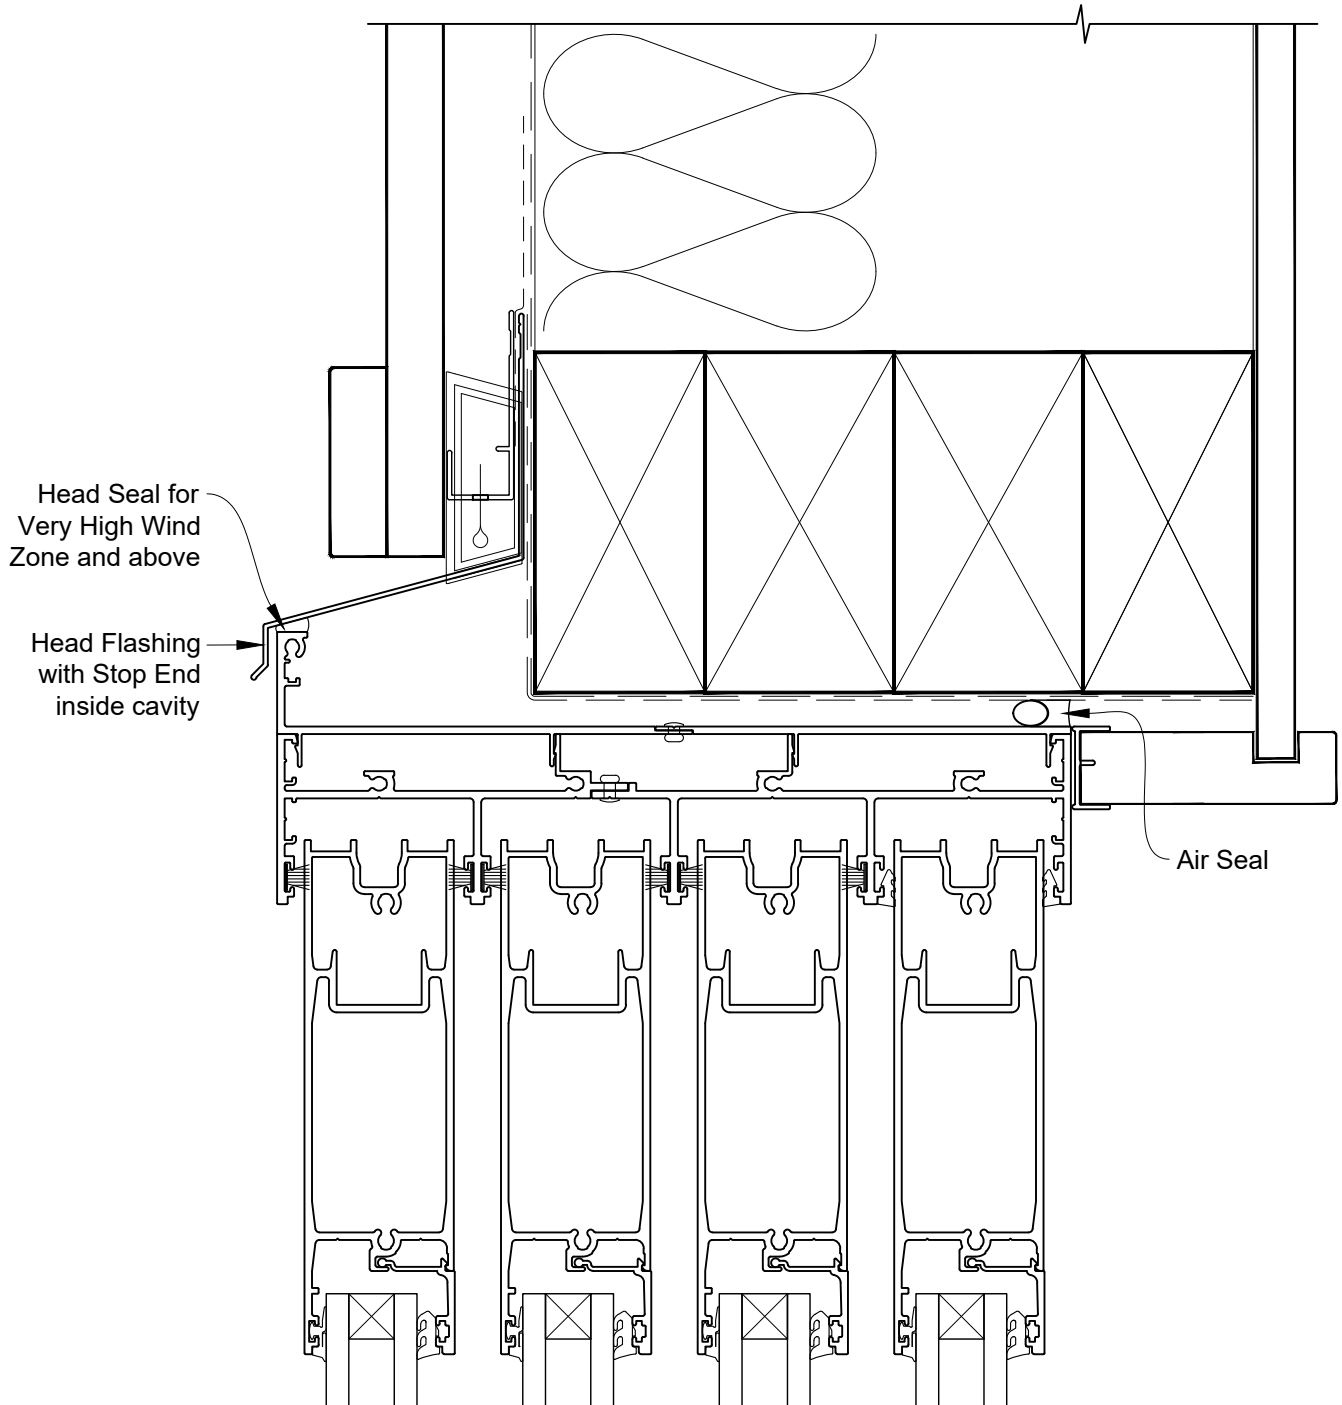

INSTALLATION DETAIL - ARCHITECTURAL SERIES SLIDING DOOR FOUR TRACK ON BOARD & BATTEN CAVITY CONSTRUCTION

Date: 27.09.19

Scale: 1:2

CAD Ref.: ASS4BB-CH

INSTALLATION DETAIL - ARCHITECTURAL SERIES SLIDING DOOR FOUR TRACK ON BOARD & BATTEN CAVITY CONSTRUCTION

Date: 27.09.19

Scale: 1:2

CAD Ref.: ASS4BB-CJ

INSTALLATION DETAIL - ARCHITECTURAL SERIES SLIDING DOOR FOUR TRACK ON BOARD & BATTEN CAVITY CONSTRUCTION

Date: 27.09.19

Scale: 1:2

CAD Ref.: ASS4BB-CS

INSTALLATION DETAIL - ARCHITECTURAL SERIES SLIDING DOOR FOUR TRACK ON BOARD & BATTEN DIRECT FIXED CLADDING