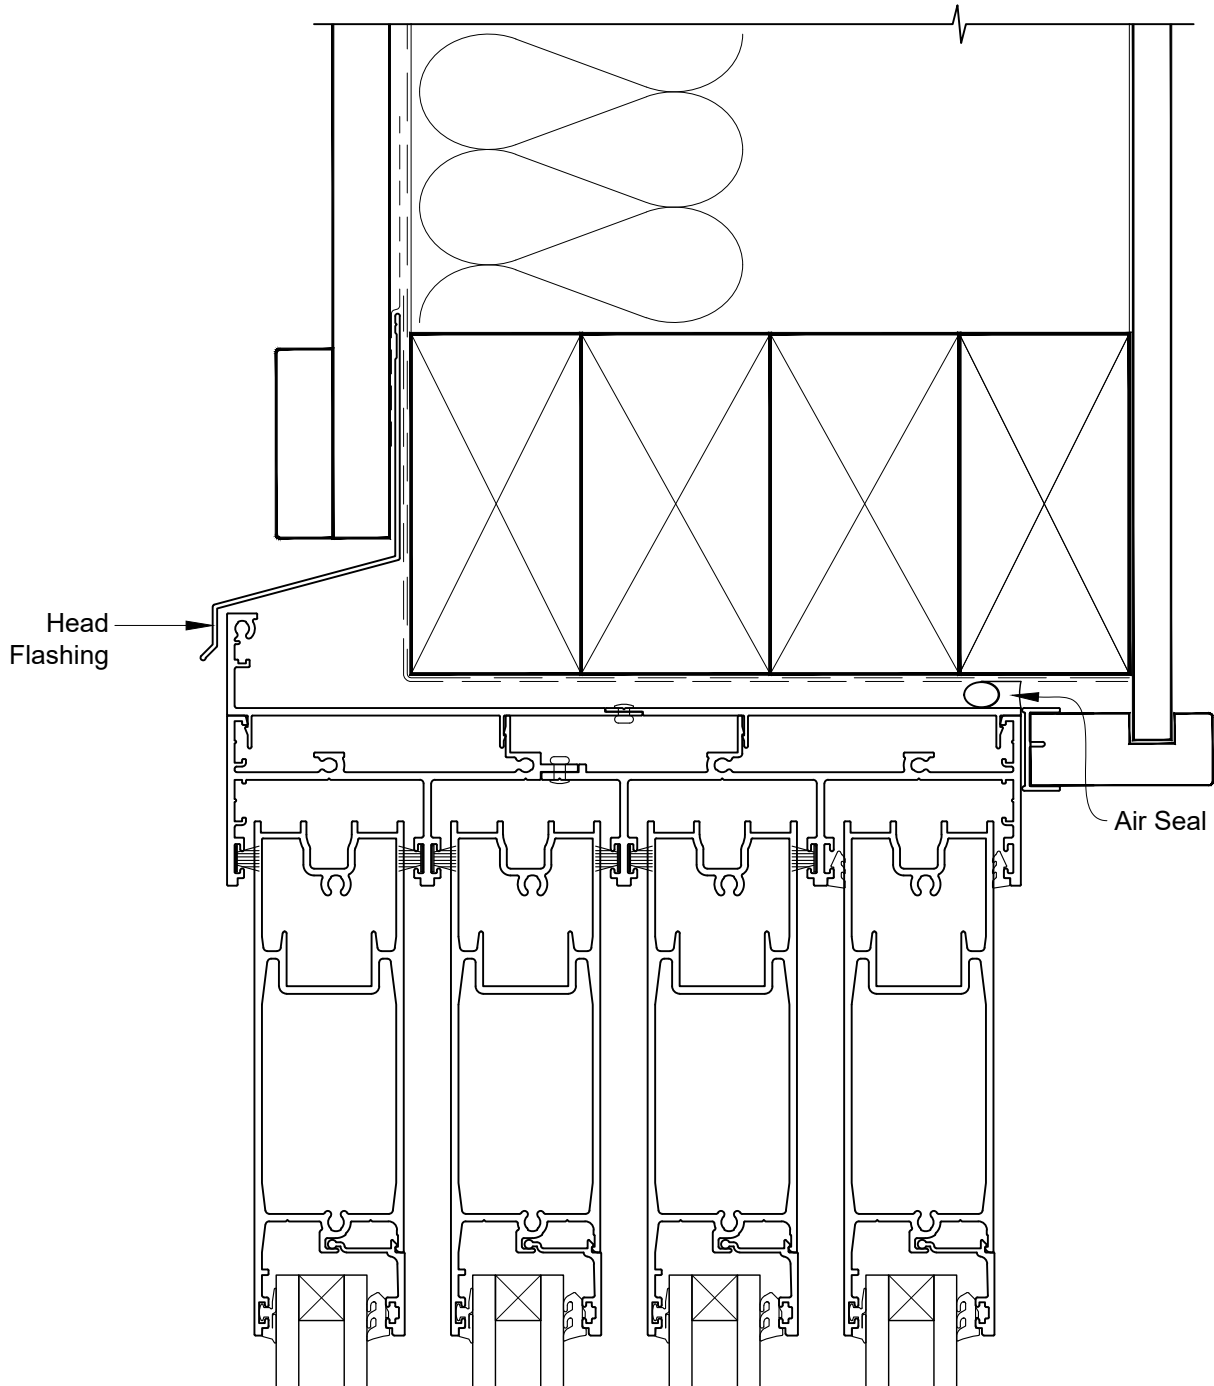

INSTALLATION DETAIL - ARCHITECTURAL SERIES SLIDING DOOR FOUR TRACK ON BOARD & BATTEN CAVITY CONSTRUCTION

Date: 27.09.19

Scale: 1:2

CAD Ref.: ASS4BB-CH

INSTALLATION DETAIL - ARCHITECTURAL SERIES SLIDING DOOR FOUR TRACK ON BOARD & BATTEN CAVITY CONSTRUCTION

Date: 27.09.19

Scale: 1:2

CAD Ref.: ASS4BB-CJ

INSTALLATION DETAIL - ARCHITECTURAL SERIES SLIDING DOOR FOUR TRACK ON BOARD & BATTEN CAVITY CONSTRUCTION

Date: 27.09.19

Scale: 1:2

CAD Ref.: ASS4BB-CS

INSTALLATION DETAIL - ARCHITECTURAL SERIES SLIDING DOOR FOUR TRACK ON BOARD & BATTEN DIRECT FIXED CLADDING

Date: 27.09.19 Scale: 1:2 CAD Ref.: ASS4BB-DH

INSTALLATION DETAIL - ARCHITECTURAL SERIES SLIDING DOOR FOUR TRACK ON BOARD & BATTEN DIRECT FIXED CLADDING

Date: 27.09.19 Scale: 1:2 CAD Ref.: ASS4BB-DJ

INSTALLATION DETAIL - ARCHITECTURAL SERIES SLIDING DOOR FOUR TRACK ON BOARD & BATTEN DIRECT FIXED CLADDING