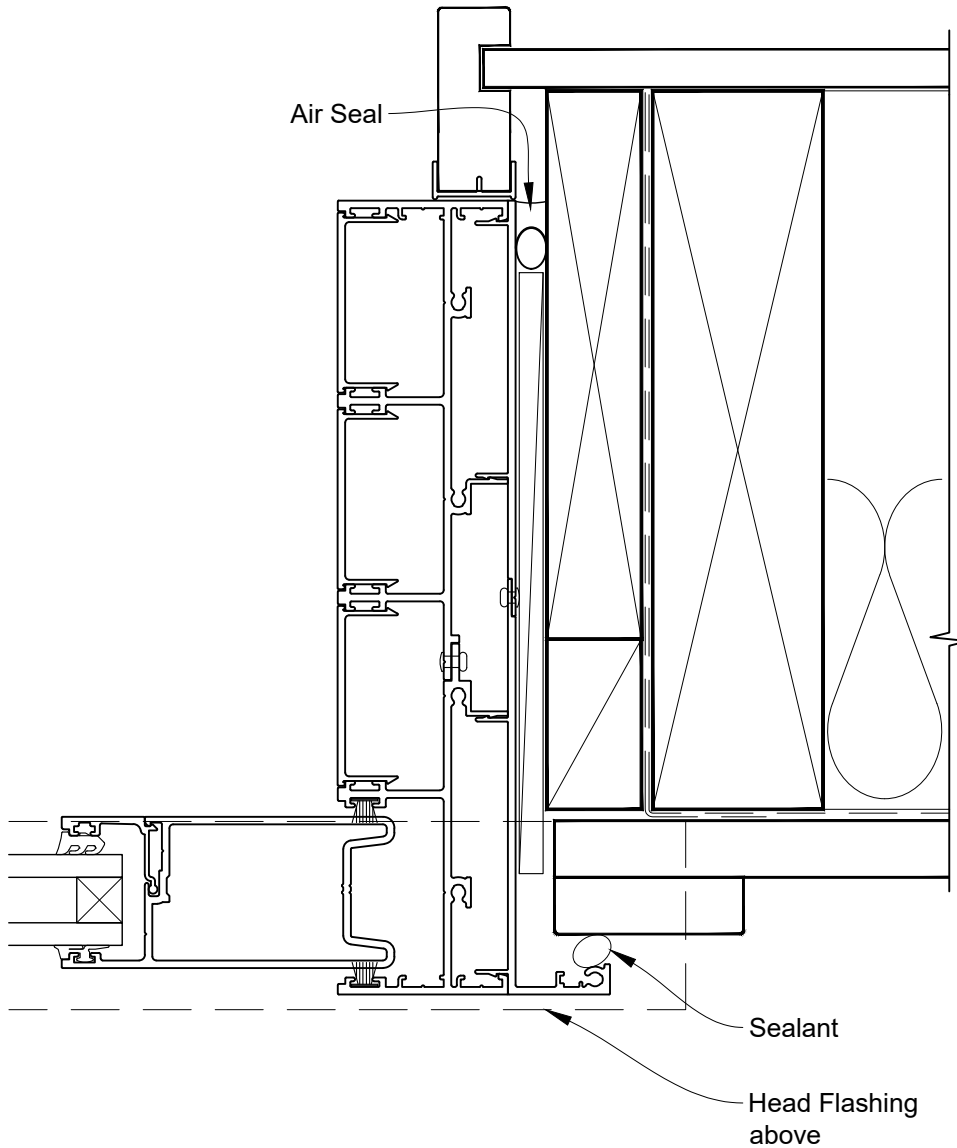

INSTALLATION DETAIL - ARCHITECTURAL SERIES SLIDING DOOR FOUR TRACK ON BOARD & BATTEN CAVITY CONSTRUCTION

Date: 27.09.19

Scale: 1:2

CAD Ref.: ASS4BB-CH

INSTALLATION DETAIL - ARCHITECTURAL SERIES SLIDING DOOR FOUR TRACK ON BOARD & BATTEN CAVITY CONSTRUCTION

Date: 27.09.19

Scale: 1:2

CAD Ref.: ASS4BB-CJ

INSTALLATION DETAIL - ARCHITECTURAL SERIES SLIDING DOOR FOUR TRACK ON BOARD & BATTEN CAVITY CONSTRUCTION

Date: 27.09.19

Scale: 1:2

CAD Ref.: ASS4BB-CS

INSTALLATION DETAIL - ARCHITECTURAL SERIES SLIDING DOOR FOUR TRACK ON BOARD & BATTEN DIRECT FIXED CLADDING

Date: 27.09.19 Scale: 1:2 CAD Ref.: ASS4BB-DH

INSTALLATION DETAIL - ARCHITECTURAL SERIES SLIDING DOOR FOUR TRACK ON BOARD & BATTEN DIRECT FIXED CLADDING

Date: 27.09.19 Scale: 1:2 CAD Ref.: ASS4BB-DJ

INSTALLATION DETAIL - ARCHITECTURAL SERIES SLIDING DOOR FOUR TRACK ON BOARD & BATTEN DIRECT FIXED CLADDING