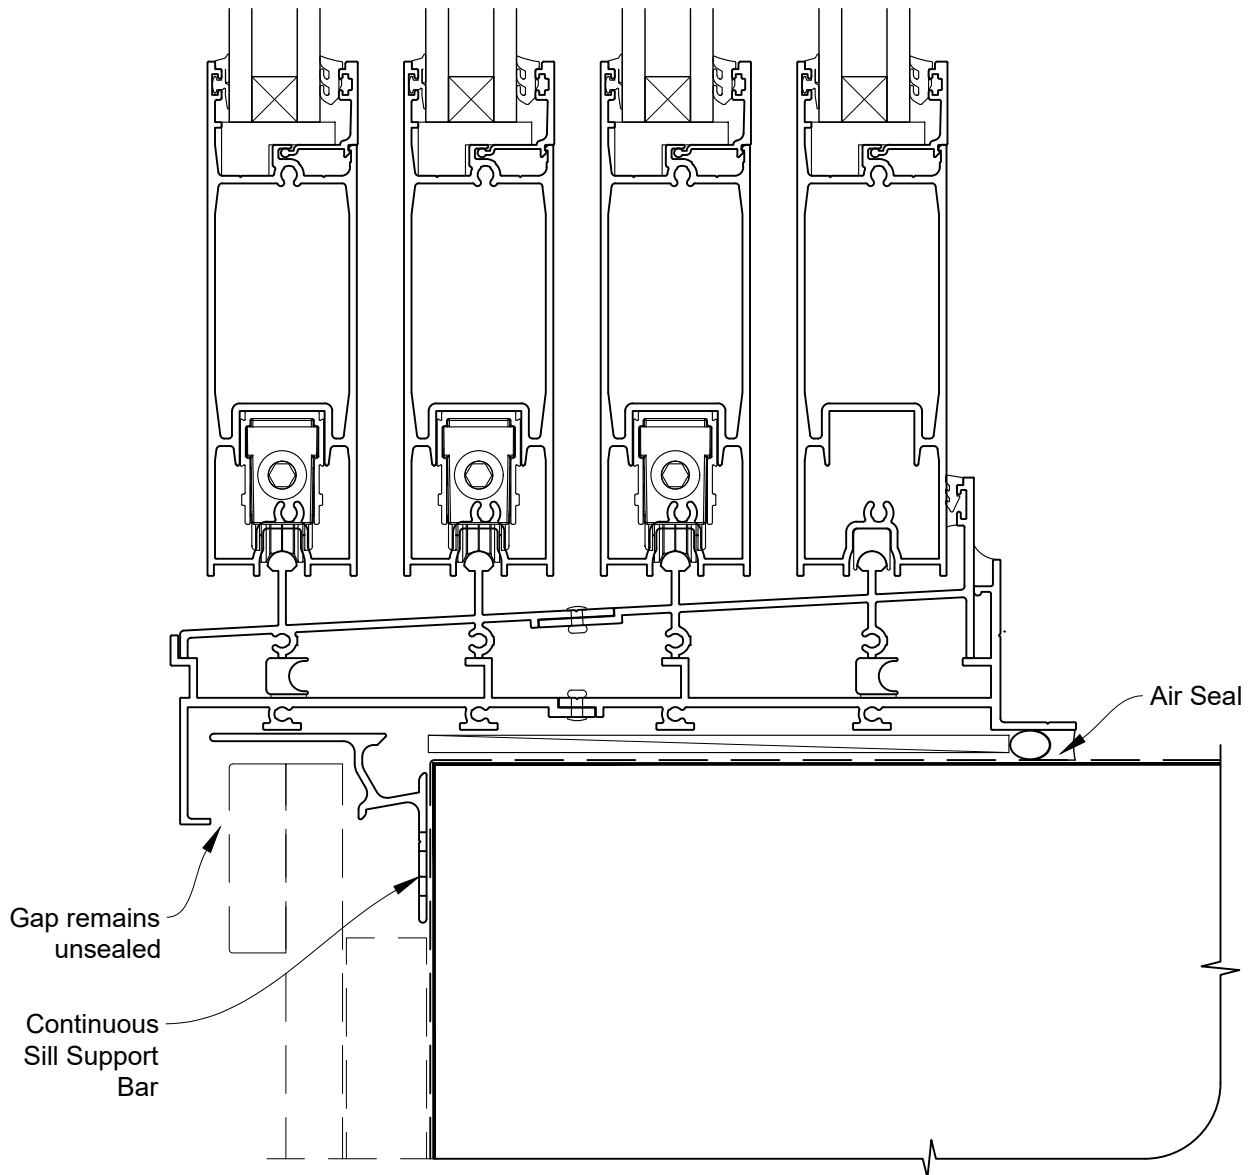

Date: 27.09.19

Scale: 1:2

CAD Ref.: ASS4BB-CJ

INSTALLATION DETAIL - ARCHITECTURAL SERIES SLIDING DOOR FOUR TRACK ON BOARD & BATTEN CAVITY CONSTRUCTION

Date: 27.09.19

Scale: 1:2

CAD Ref.: ASS4BB-CS

INSTALLATION DETAIL - ARCHITECTURAL SERIES SLIDING DOOR FOUR TRACK ON BOARD & BATTEN DIRECT FIXED CLADDING