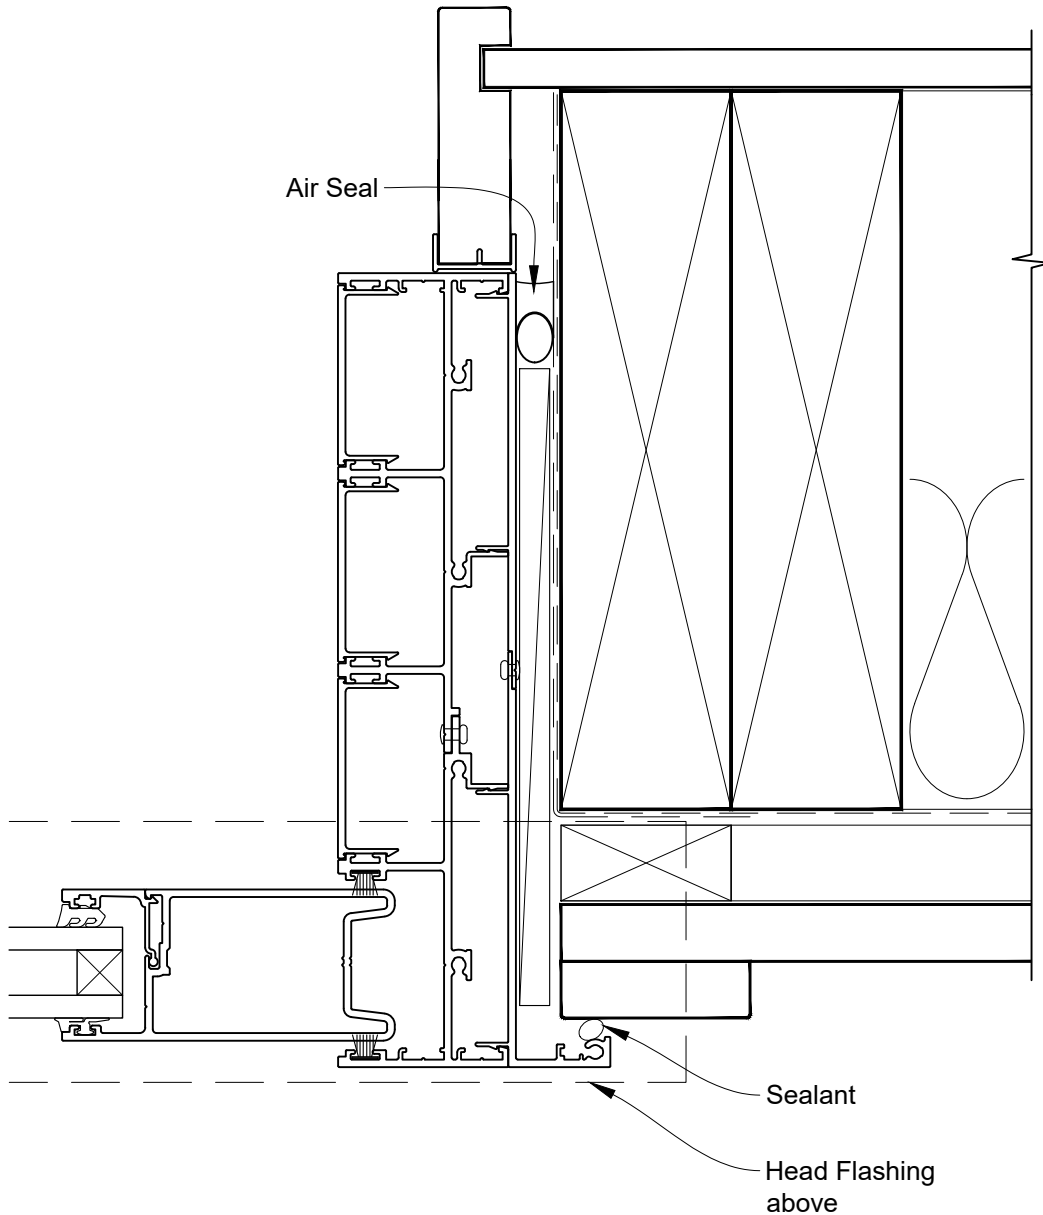

INSTALLATION DETAIL - ARCHITECTURAL SERIES SLIDING DOOR FOUR TRACK ON BOARD & BATTEN CAVITY CONSTRUCTION

Date: 27.09.19

Scale: 1:2

CAD Ref.: ASS4BB-CH

INSTALLATION DETAIL - ARCHITECTURAL SERIES SLIDING DOOR FOUR TRACK ON BOARD & BATTEN CAVITY CONSTRUCTION

Date: 27.09.19

Scale: 1:2

CAD Ref.: ASS4BB-CJ

INSTALLATION DETAIL - ARCHITECTURAL SERIES SLIDING DOOR FOUR TRACK ON BOARD & BATTEN CAVITY CONSTRUCTION

Date: 27.09.19

Scale: 1:2

CAD Ref.: ASS4BB-CS

INSTALLATION DETAIL - ARCHITECTURAL SERIES SLIDING DOOR FOUR TRACK ON BOARD & BATTEN DIRECT FIXED CLADDING