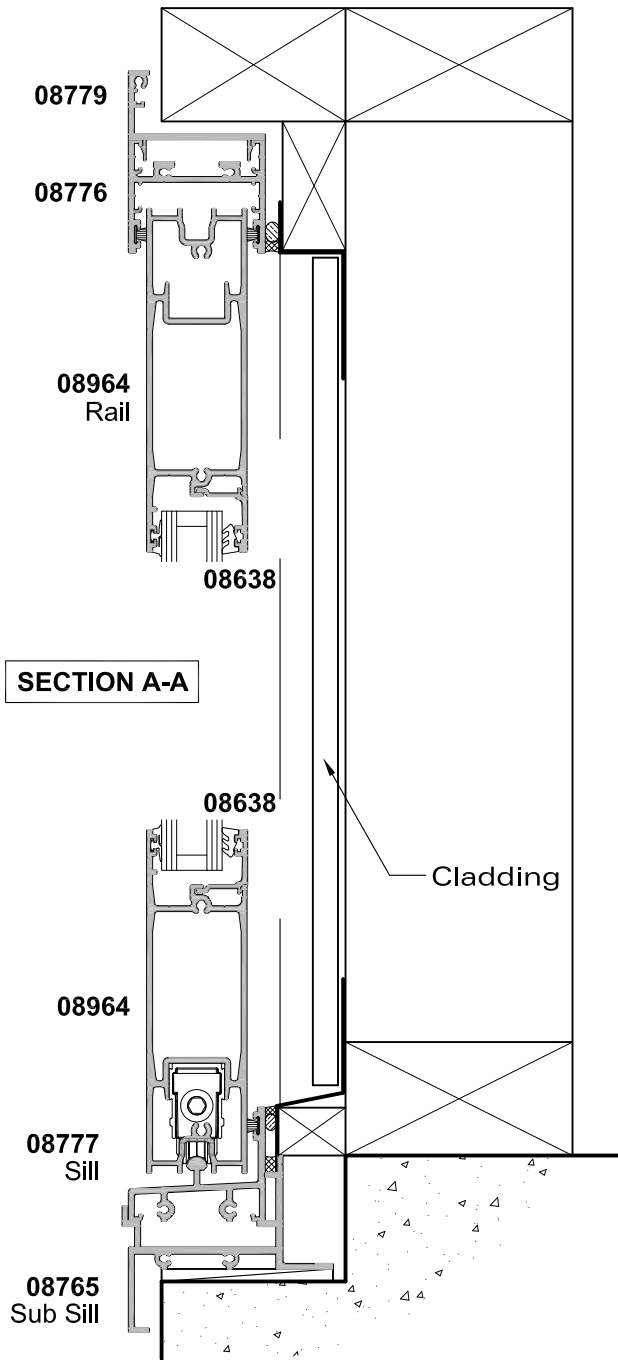

**APL ARCHITECTURAL SERIES  
SLIDING DOOR  
SINGLE PANEL OVER WALL  
CROSS SECTION**

CAD REF. VASD10-0

DATE  
27.09.19

SCALE  
1:3

Cladding and head  
flashing not shown

NOTE: This detail is typical only and may differ for various claddings and building in situations.  
Contact APL Technical Advisory Service for more information