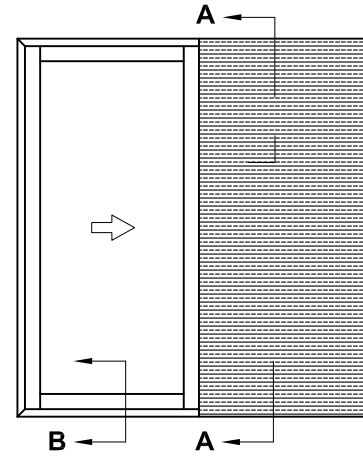

**APL ARCHITECTURAL SERIES  
SLIDING DOOR  
SINGLE PANEL OVER WALL  
CROSS SECTION**

CAD REF. VASD10-0

DATE  
27.09.19

SCALE  
1:3

Cladding and head  
flashing not shown

NOTE: This detail is typical only and may differ for various claddings and building in situations.  
Contact APL Technical Advisory Service for more information