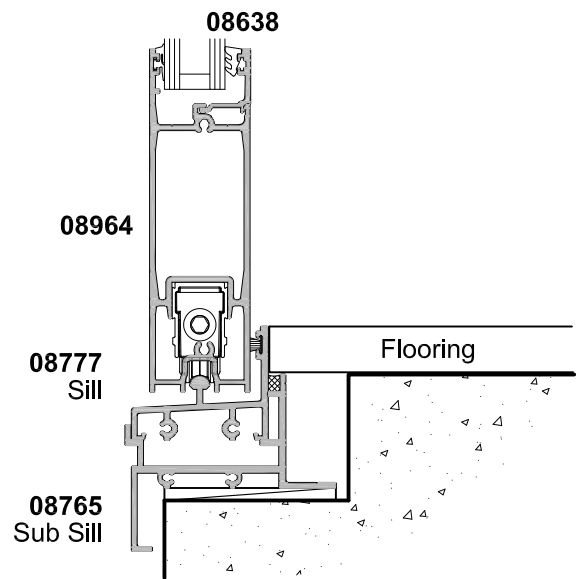

**APL ARCHITECTURAL SERIES  
SLIDING DOOR  
SINGLE PANEL OVER WALL  
CROSS SECTION**

CAD REF. VASD10-0

DATE  
27.09.19

SCALE  
1:3

Cladding and head  
flashing not shown

NOTE: This detail is typical only and may differ for various claddings and building in situations.  
Contact APL Technical Advisory Service for more information