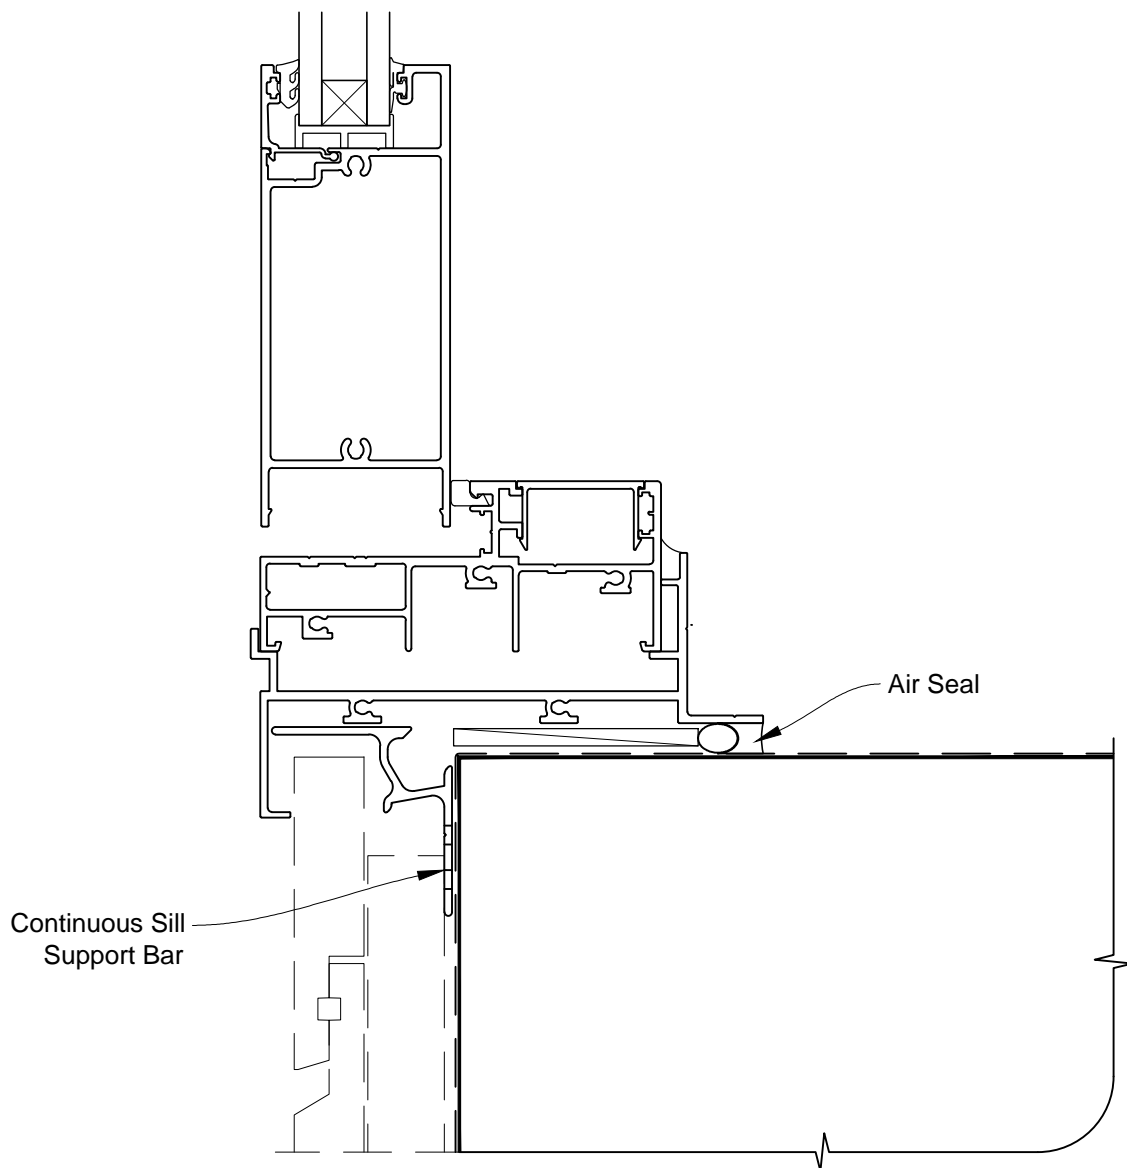

INSTALLATION DETAIL - ARCHITECTURAL 106mm SERIES HINGED DOOR OPEN OUT ON RUSTICATED WEATHERBOARD CAVITY CONSTRUCTION

Date: 01.03.14 Scale: 1:2 CAD Ref.: ASHO106RW-CH

INSTALLATION DETAIL - ARCHITECTURAL 106mm SERIES HINGED DOOR OPEN OUT ON RUSTICATED WEATHERBOARD CAVITY CONSTRUCTION

Date: 01.03.14 Scale: 1:2 CAD Ref.: ASHO106RW-CS

INSTALLATION DETAIL - ARCHITECTURAL 106mm SERIES HINGED DOOR OPEN OUT ON RUSTICATED WEATHERBOARD DIRECT FIXED CLADDING

Date: 01.03.14 Scale: 1:2 CAD Ref.: ASHO106RW-DH

INSTALLATION DETAIL - ARCHITECTURAL 106mm SERIES HINGED DOOR OPEN OUT ON RUSTICATED WEATHERBOARD DIRECT FIXED CLADDING

Date: 01.03.14

Scale: 1:2

CAD Ref.: ASHO106RW-DJ

INSTALLATION DETAIL - ARCHITECTURAL 106mm SERIES HINGED DOOR OPEN OUT ON RUSTICATED WEATHERBOARD DIRECT FIXED CLADDING

Date: 01.03.14 Scale: 1:2 CAD Ref.: ASHO106RW-DS