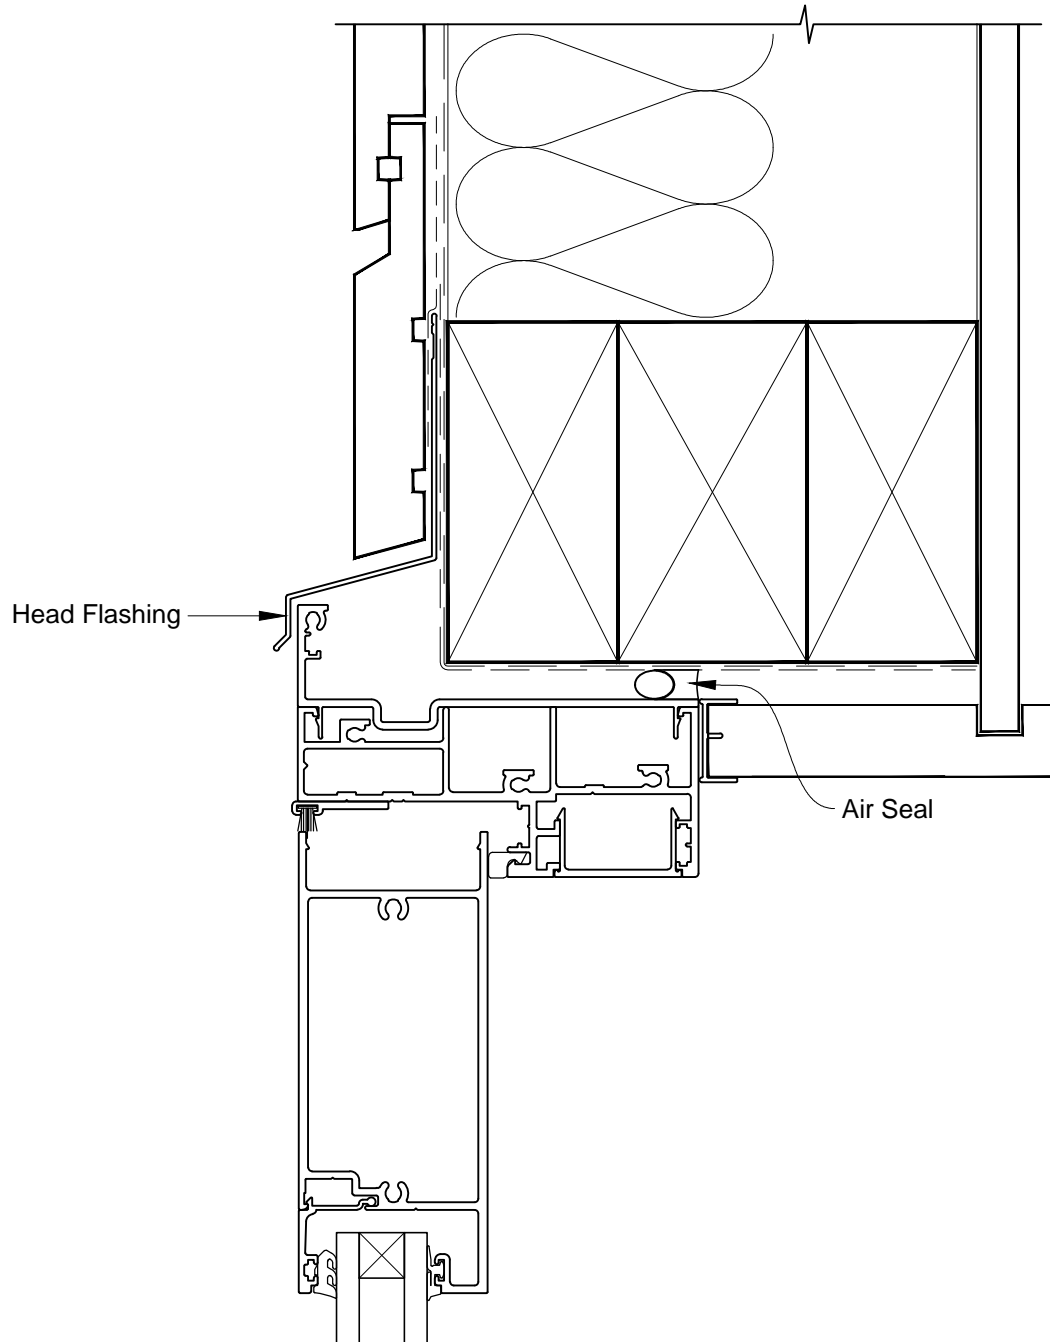

INSTALLATION DETAIL - ARCHITECTURAL 106mm SERIES HINGED DOOR OPEN OUT ON RUSTICATED WEATHERBOARD CAVITY CONSTRUCTION

Date: 01.03.14 Scale: 1:2 CAD Ref.: ASHO106RW-CH

INSTALLATION DETAIL - ARCHITECTURAL 106mm SERIES HINGED DOOR OPEN OUT ON RUSTICATED WEATHERBOARD CAVITY CONSTRUCTION

Date: 01.03.14 Scale: 1:2 CAD Ref.: ASHO106RW-CS

INSTALLATION DETAIL - ARCHITECTURAL 106mm SERIES HINGED DOOR OPEN OUT ON RUSTICATED WEATHERBOARD DIRECT FIXED CLADDING

Date: 01.03.14 Scale: 1:2 CAD Ref.: ASHO106RW-DH

INSTALLATION DETAIL - ARCHITECTURAL 106mm SERIES HINGED DOOR OPEN OUT ON RUSTICATED WEATHERBOARD DIRECT FIXED CLADDING

Date: 01.03.14

Scale: 1:2

CAD Ref.: ASHO106RW-DJ

INSTALLATION DETAIL - ARCHITECTURAL 106mm SERIES HINGED DOOR OPEN OUT ON RUSTICATED WEATHERBOARD DIRECT FIXED CLADDING

Date: 01.03.14 Scale: 1:2 CAD Ref.: ASHO106RW-DS