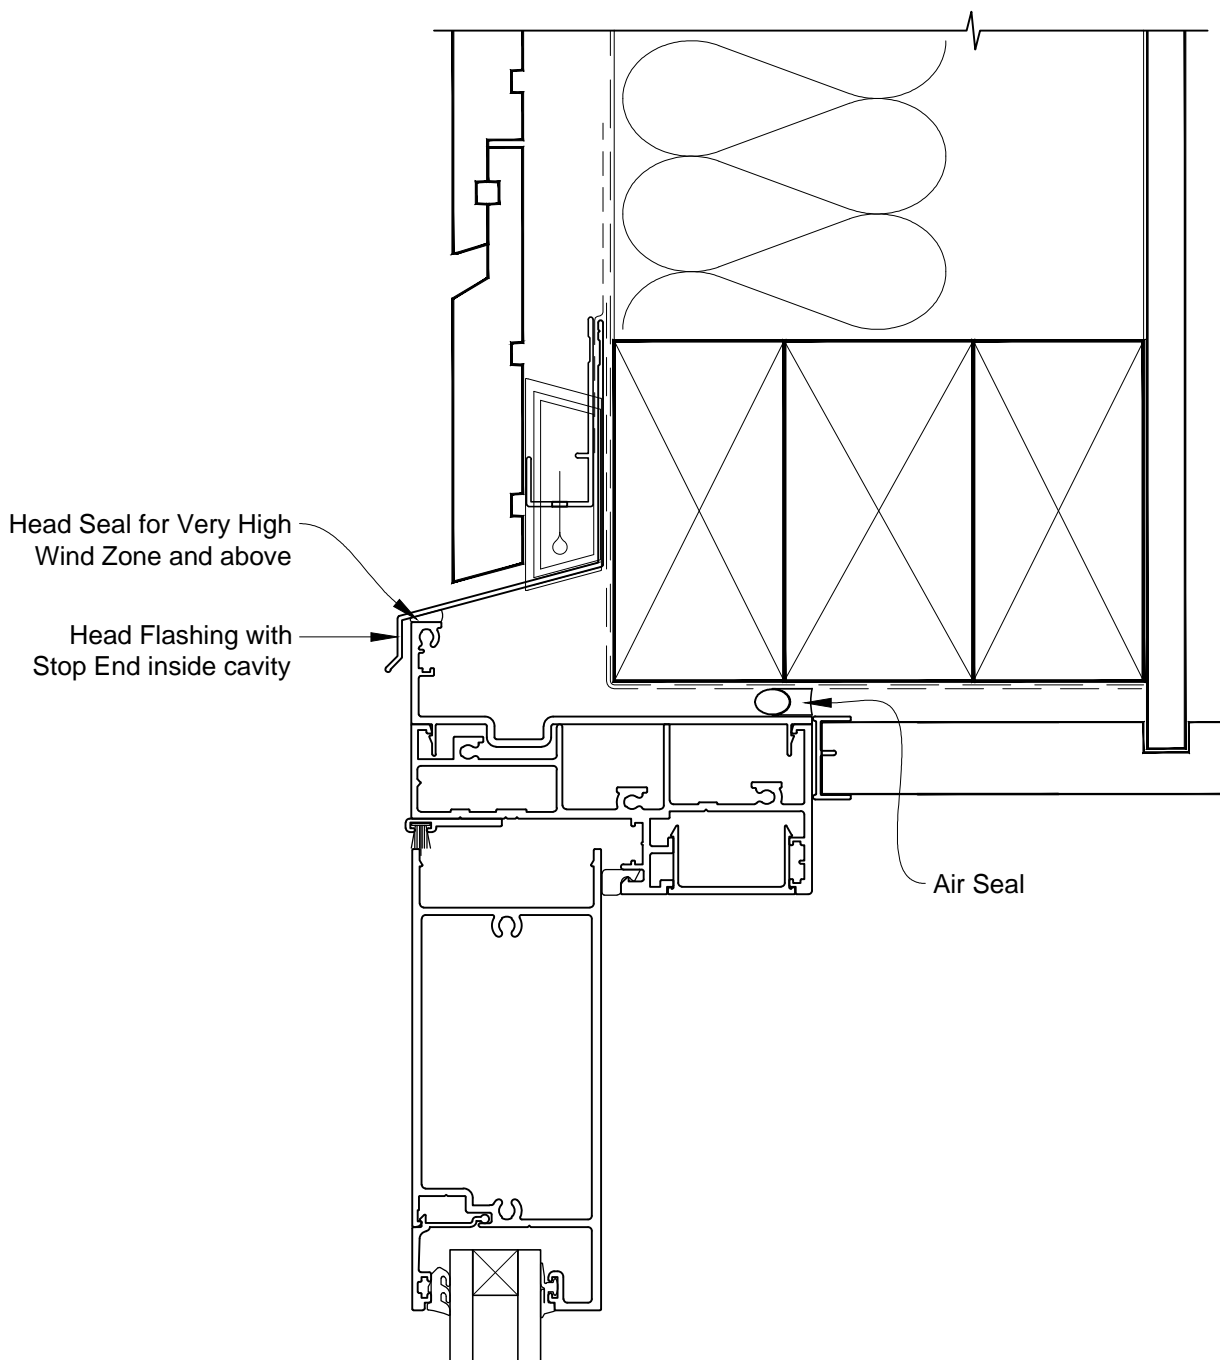

INSTALLATION DETAIL - ARCHITECTURAL 106mm SERIES HINGED DOOR OPEN OUT ON RUSTICATED WEATHERBOARD CAVITY CONSTRUCTION

Date: 01.03.14 Scale: 1:2 CAD Ref.: ASHO106RW-CH

INSTALLATION DETAIL - ARCHITECTURAL 106mm SERIES HINGED DOOR OPEN OUT ON RUSTICATED WEATHERBOARD CAVITY CONSTRUCTION

Date: 01.03.14 Scale: 1:2 CAD Ref.: ASHO106RW-CS

INSTALLATION DETAIL - ARCHITECTURAL 106mm SERIES HINGED DOOR OPEN OUT ON RUSTICATED WEATHERBOARD DIRECT FIXED CLADDING

Date: 01.03.14 Scale: 1:2 CAD Ref.: ASHO106RW-DH

INSTALLATION DETAIL - ARCHITECTURAL 106mm SERIES HINGED DOOR OPEN OUT ON RUSTICATED WEATHERBOARD DIRECT FIXED CLADDING

Date: 01.03.14

Scale: 1:2

CAD Ref.: ASHO106RW-DJ

INSTALLATION DETAIL - ARCHITECTURAL 106mm SERIES HINGED DOOR OPEN OUT ON RUSTICATED WEATHERBOARD DIRECT FIXED CLADDING

Date: 01.03.14 Scale: 1:2 CAD Ref.: ASHO106RW-DS