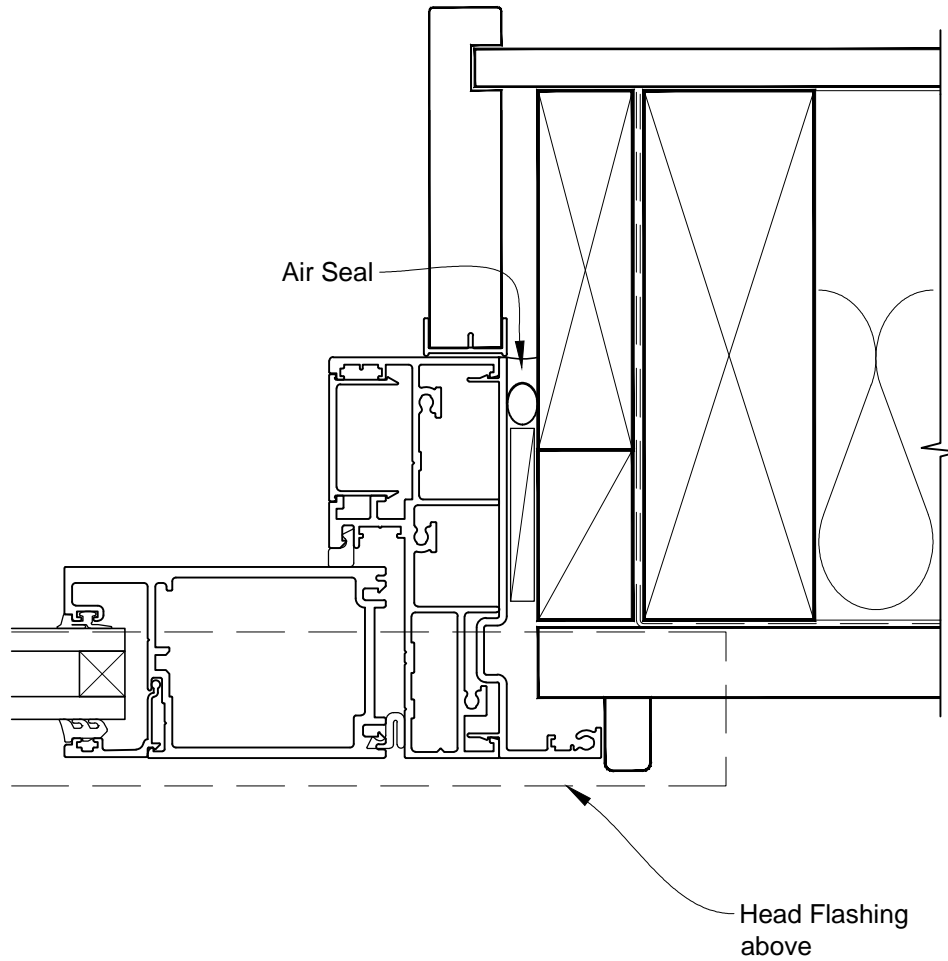

INSTALLATION DETAIL - ARCHITECTURAL 106mm SERIES HINGED DOOR OPEN OUT ON RUSTICATED WEATHERBOARD CAVITY CONSTRUCTION

Date: 01.03.14 Scale: 1:2 CAD Ref.: ASHO106RW-CH

INSTALLATION DETAIL - ARCHITECTURAL 106mm SERIES HINGED DOOR OPEN OUT ON RUSTICATED WEATHERBOARD CAVITY CONSTRUCTION

Date: 01.03.14 Scale: 1:2 CAD Ref.: ASHO106RW-CS

INSTALLATION DETAIL - ARCHITECTURAL 106mm SERIES HINGED DOOR OPEN OUT ON RUSTICATED WEATHERBOARD DIRECT FIXED CLADDING

Date: 01.03.14 Scale: 1:2 CAD Ref.: ASHO106RW-DH

INSTALLATION DETAIL - ARCHITECTURAL 106mm SERIES HINGED DOOR OPEN OUT ON RUSTICATED WEATHERBOARD DIRECT FIXED CLADDING

Date: 01.03.14

Scale: 1:2

CAD Ref.: ASHO106RW-DJ

INSTALLATION DETAIL - ARCHITECTURAL 106mm SERIES HINGED DOOR OPEN OUT ON RUSTICATED WEATHERBOARD DIRECT FIXED CLADDING