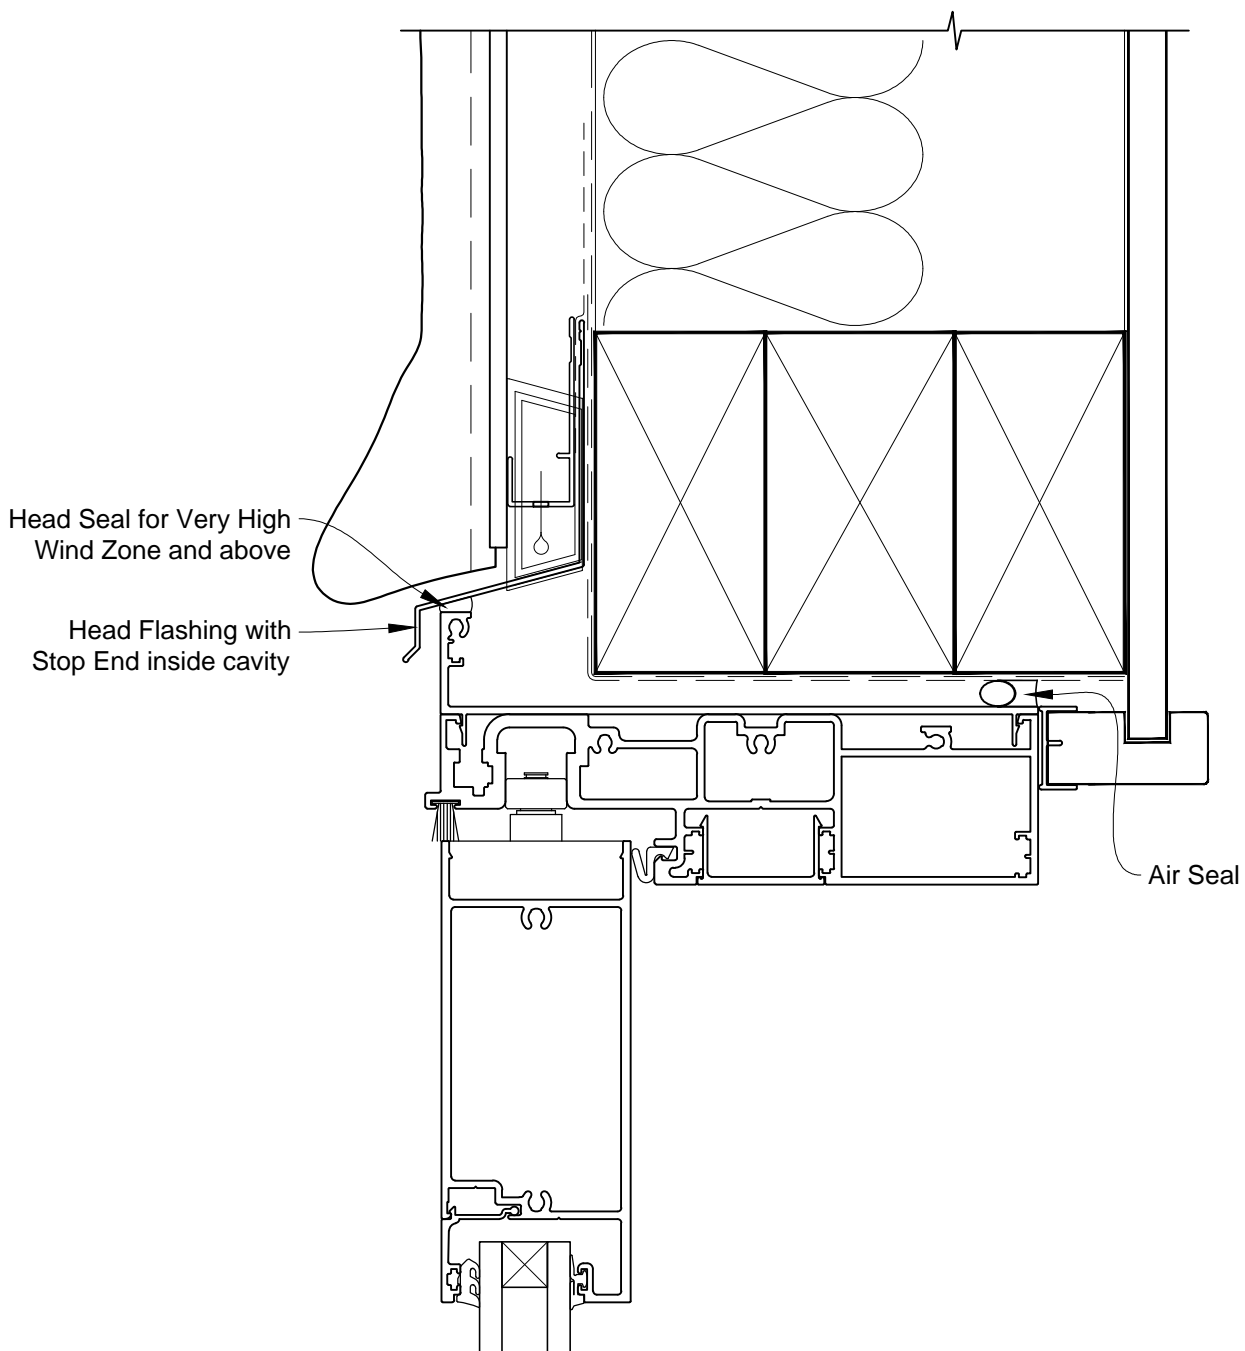

INSTALLATION DETAIL - ARCHITECTURAL 158mm SERIES BIFOLD DOOR OPEN OUT ON STUCCO CAVITY CONSTRUCTION

Date: 01.03.14 Scale: 1:2 CAD Ref.: ASBO158ST-CH

INSTALLATION DETAIL - ARCHITECTURAL 158mm SERIES BIFOLD DOOR OPEN OUT ON STUCCO CAVITY CONSTRUCTION

Date: 01.03.14

Scale: 1:2

CAD Ref.: ASB0158ST-CJ

INSTALLATION DETAIL - ARCHITECTURAL 158mm SERIES BIFOLD DOOR OPEN OUT ON STUCCO CAVITY CONSTRUCTION

Date: 01.03.14

Scale: 1:2

CAD Ref.: ASBO158ST-CS