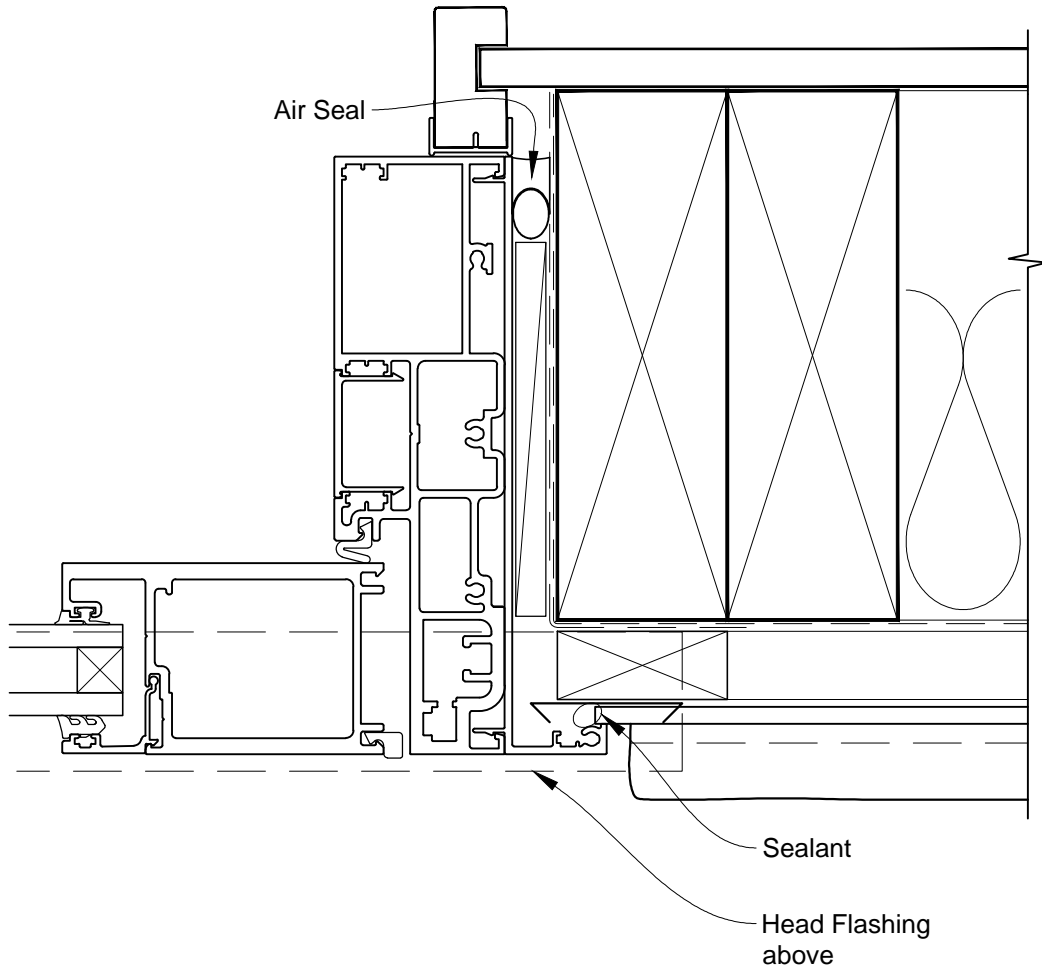

INSTALLATION DETAIL - ARCHITECTURAL 158mm SERIES BIFOLD DOOR OPEN OUT ON STUCCO CAVITY CONSTRUCTION

Date: 01.03.14 Scale: 1:2 CAD Ref.: ASBO158ST-CH

INSTALLATION DETAIL - ARCHITECTURAL 158mm SERIES BIFOLD DOOR OPEN OUT ON STUCCO CAVITY CONSTRUCTION

Date: 01.03.14

Scale: 1:2

CAD Ref.: ASB0158ST-CJ

INSTALLATION DETAIL - ARCHITECTURAL 158mm SERIES BIFOLD DOOR OPEN OUT ON STUCCO CAVITY CONSTRUCTION

Date: 01.03.14

Scale: 1:2

CAD Ref.: ASBO158ST-CS