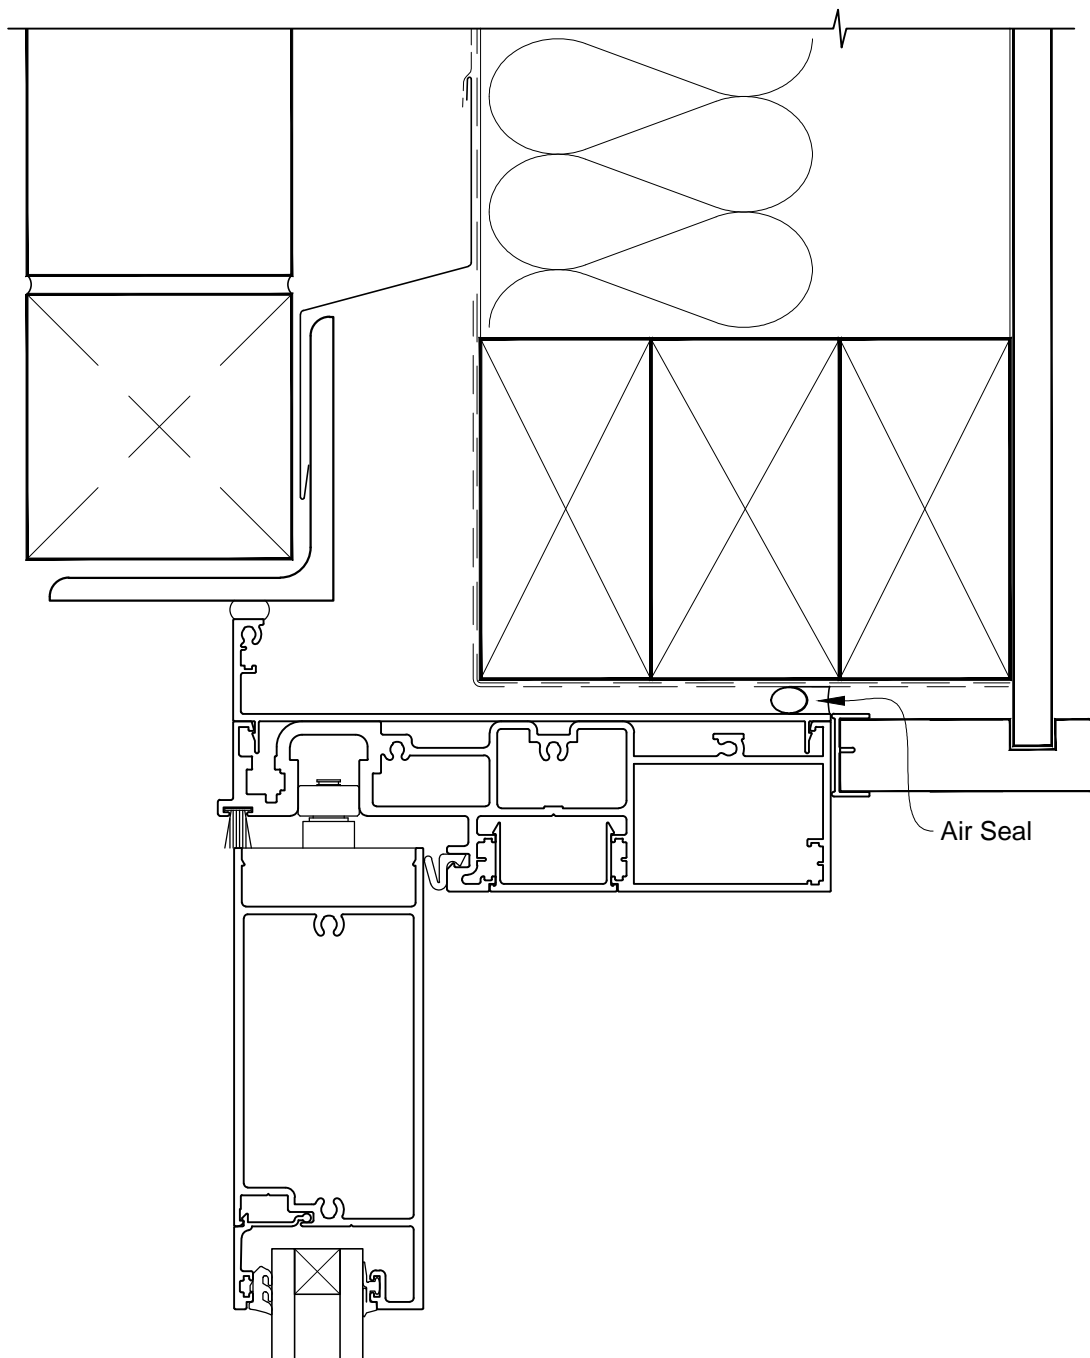

# INSTALLATION DETAIL - ARCHITECTURAL 158mm SERIES BIFOLD DOOR OPEN OUT ON BRICK VENEER CAVITY CONSTRUCTION

Date: 01.03.14

Scale: 1:2

CAD Ref.: ASB0158BV-CH

# INSTALLATION DETAIL - ARCHITECTURAL 158mm SERIES BIFOLD DOOR OPEN OUT ON BRICK VENEER CAVITY CONSTRUCTION

Date: 01.03.14      Scale: 1:2      CAD Ref.: ASBO158BV-CJ

# INSTALLATION DETAIL - ARCHITECTURAL 158mm SERIES BIFOLD DOOR OPEN OUT ON BRICK VENEER CAVITY CONSTRUCTION

Date: 01.03.14

Scale: 1:2

CAD Ref.: ASBO158BV-CS