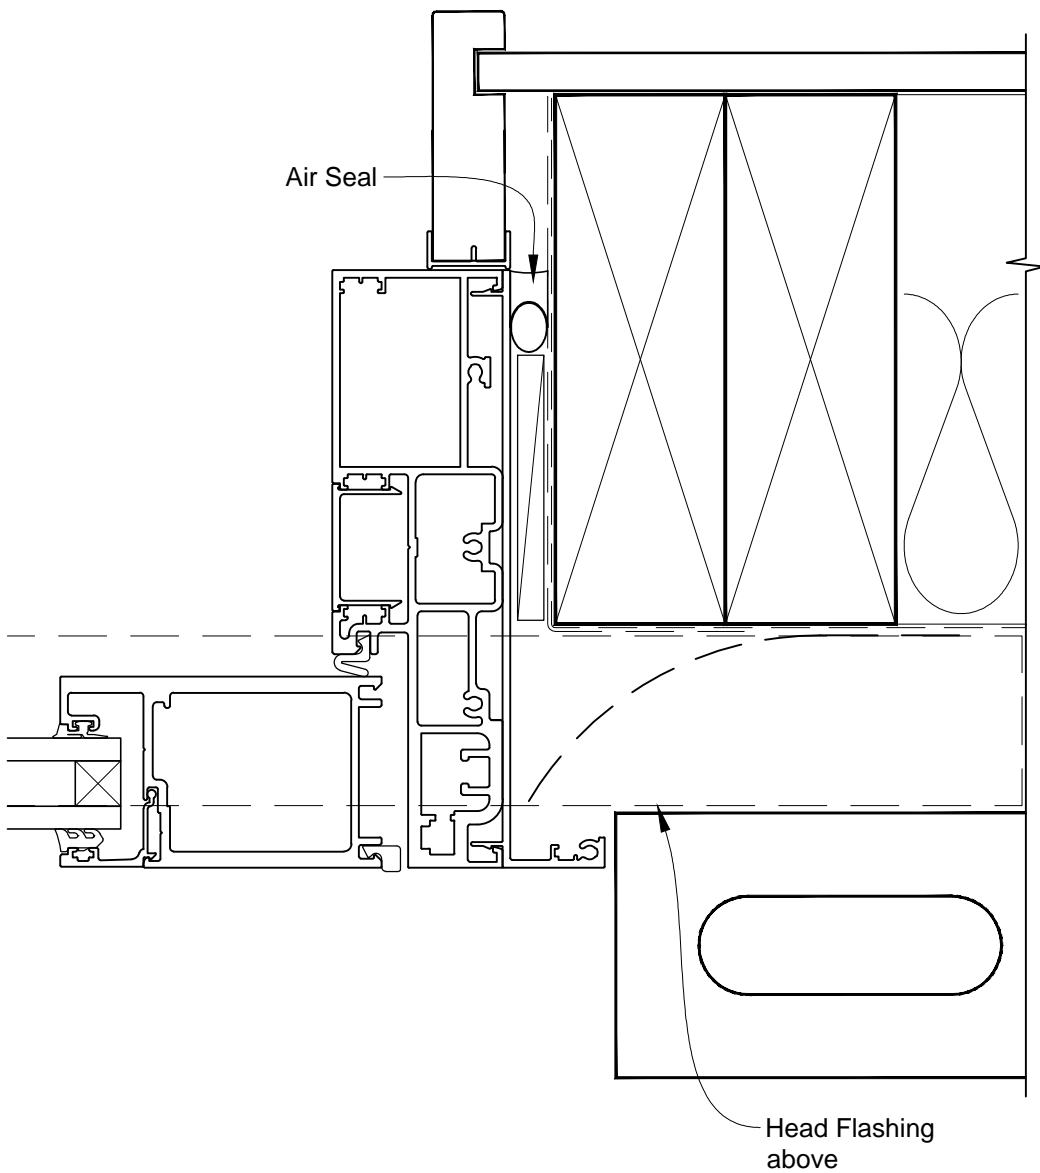

# INSTALLATION DETAIL - ARCHITECTURAL 158mm SERIES BIFOLD DOOR OPEN OUT ON BRICK VENEER CAVITY CONSTRUCTION

Date: 01.03.14

Scale: 1:2

CAD Ref.: ASB0158BV-CH

# INSTALLATION DETAIL - ARCHITECTURAL 158mm SERIES BIFOLD DOOR OPEN OUT ON BRICK VENEER CAVITY CONSTRUCTION

Date: 01.03.14      Scale: 1:2      CAD Ref.: ASBO158BV-CJ

# INSTALLATION DETAIL - ARCHITECTURAL 158mm SERIES BIFOLD DOOR OPEN OUT ON BRICK VENEER CAVITY CONSTRUCTION

Date: 01.03.14

Scale: 1:2

CAD Ref.: ASBO158BV-CS