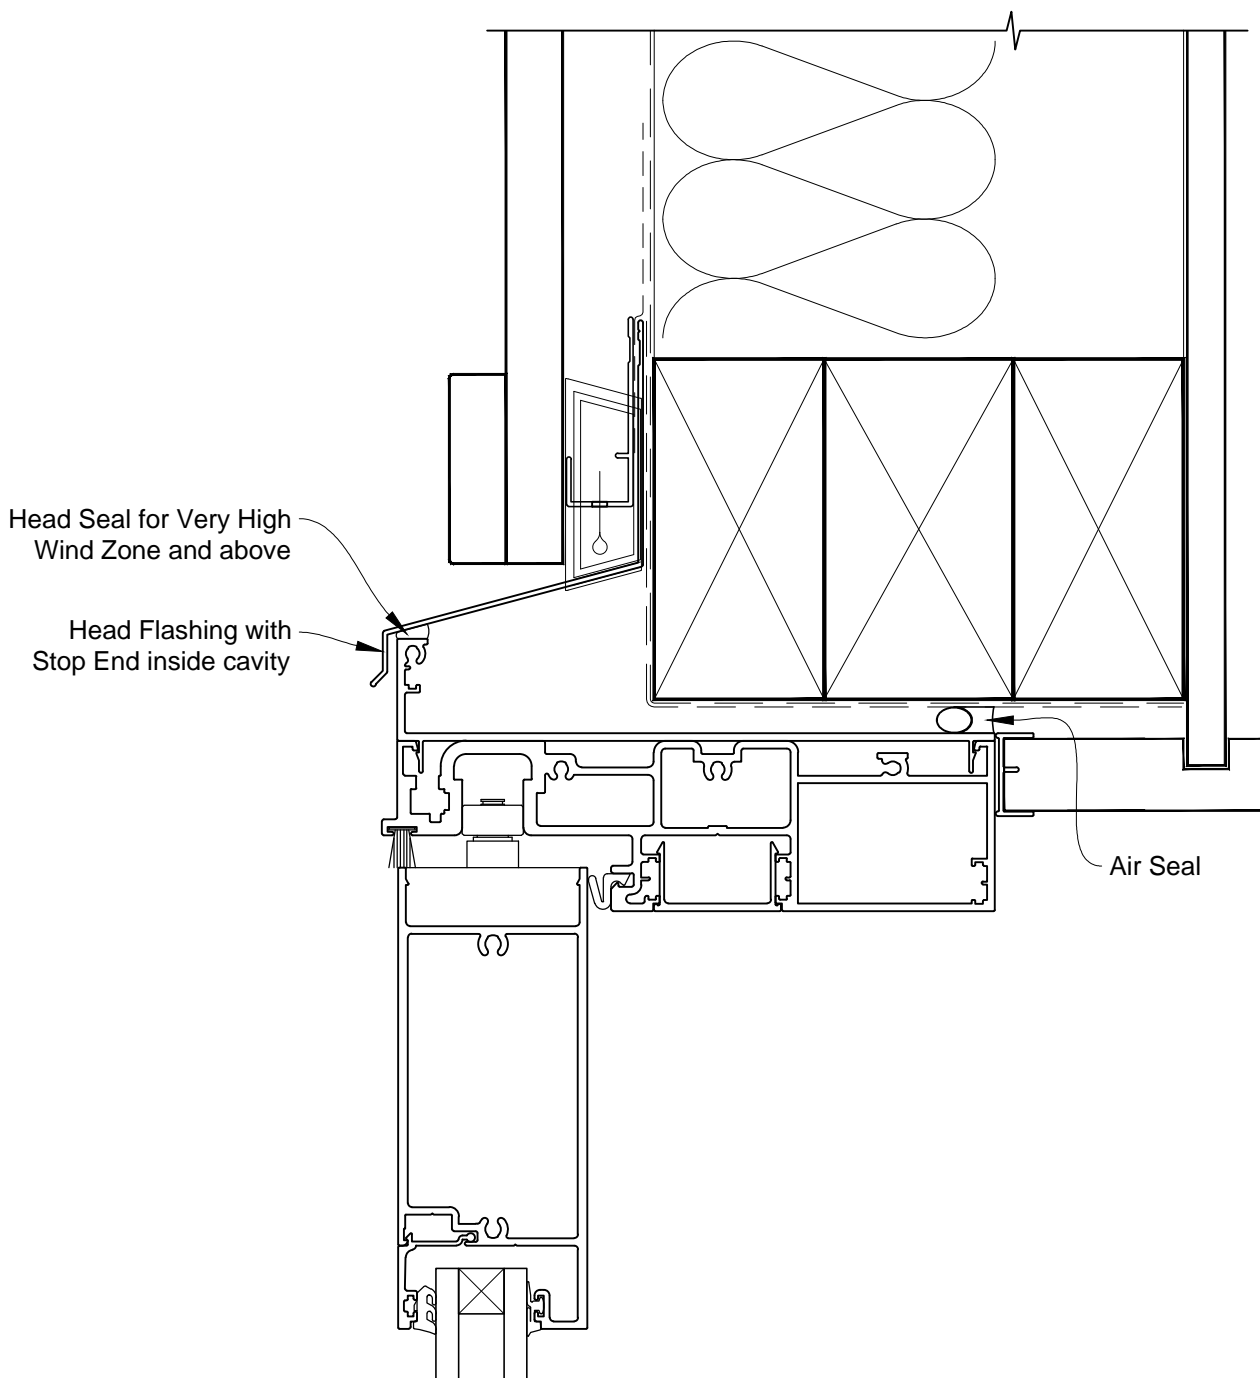

INSTALLATION DETAIL - ARCHITECTURAL 158mm SERIES BIFLOD DOOR OPEN OUT ON BOARD & BATTEN CAVITY CONSTRUCTION

Date: 01.03.14 Scale: 1:2 CAD Ref.: ASBO158BB-CH

INSTALLATION DETAIL - ARCHITECTURAL 158mm SERIES BIFLOD DOOR OPEN OUT ON BOARD & BATTEN CAVITY CONSTRUCTION

Date: 01.03.14

Scale: 1:2

CAD Ref.: ASB0158BB-CJ

INSTALLATION DETAIL - ARCHITECTURAL 158mm SERIES BIFLOD DOOR OPEN OUT ON BOARD & BATTEN CAVITY CONSTRUCTION

Date: 01.03.14 Scale: 1:2 CAD Ref.: ASBO158BB-CS