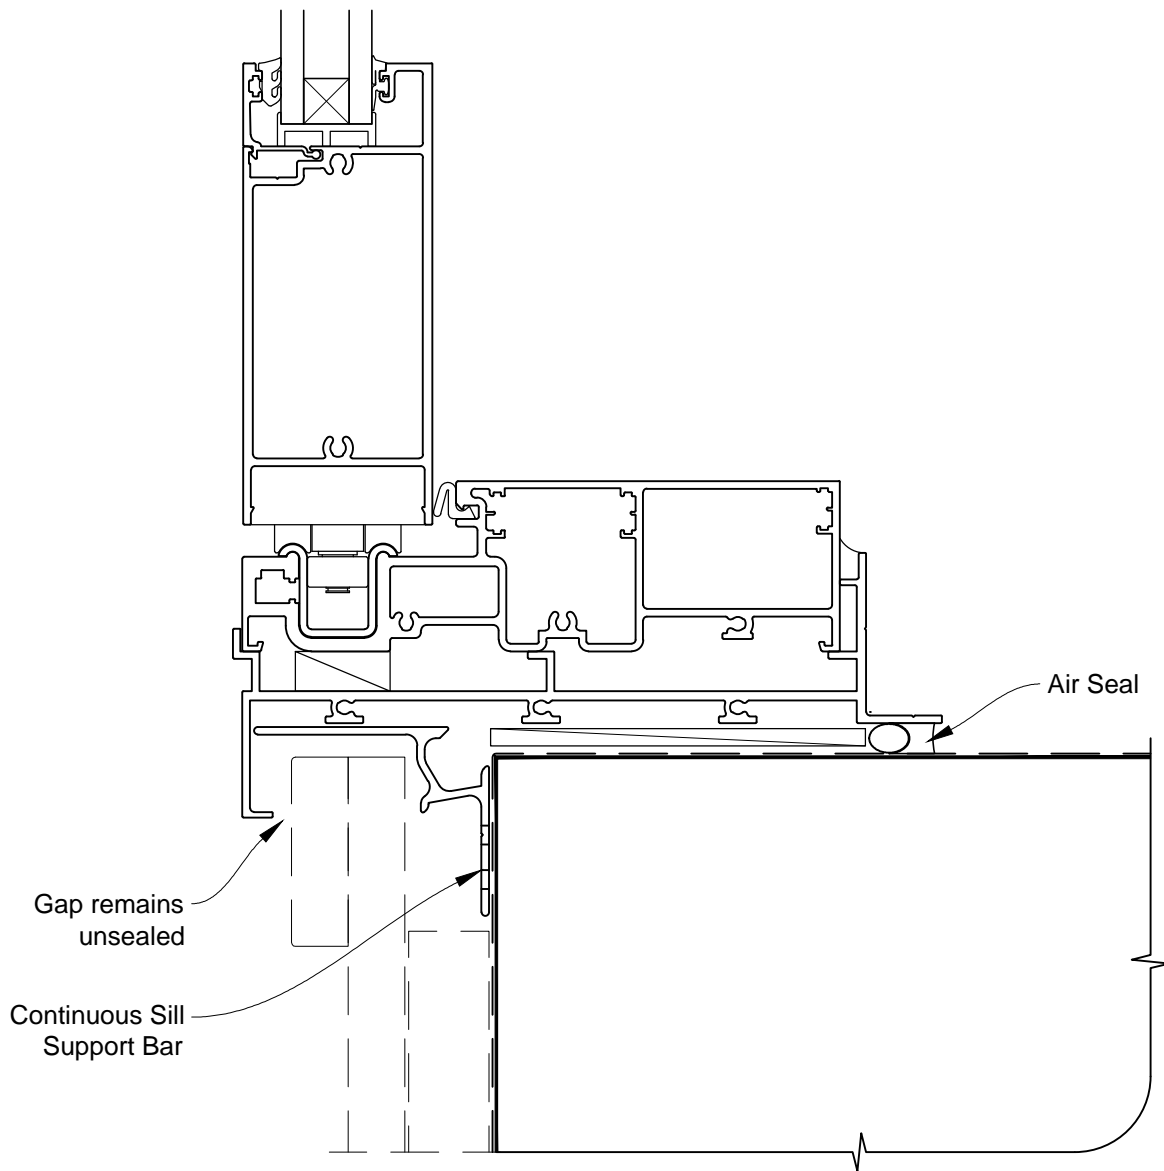

INSTALLATION DETAIL - ARCHITECTURAL 158mm SERIES BIFLOD DOOR OPEN OUT ON BOARD & BATTEN CAVITY CONSTRUCTION

Date: 01.03.14 Scale: 1:2 CAD Ref.: ASBO158BB-CH

INSTALLATION DETAIL - ARCHITECTURAL 158mm SERIES BIFLOD DOOR OPEN OUT ON BOARD & BATTEN CAVITY CONSTRUCTION

Date: 01.03.14

Scale: 1:2

CAD Ref.: ASB0158BB-CJ

INSTALLATION DETAIL - ARCHITECTURAL 158mm SERIES BIFLOD DOOR OPEN OUT ON BOARD & BATTEN CAVITY CONSTRUCTION

Date: 01.03.14 Scale: 1:2 CAD Ref.: ASBO158BB-CS

INSTALLATION DETAIL - ARCHITECTURAL 158mm SERIES BIFOLD DOOR OPEN OUT ON BOARD & BATTEN DIRECT FIXED CLADDING

Date: 01.03.14

Scale: 1:2

CAD Ref.: ASBO158BB-DH

INSTALLATION DETAIL - ARCHITECTURAL 158mm SERIES BIFOLD DOOR OPEN OUT ON BOARD & BATTEN DIRECT FIXED CLADDING