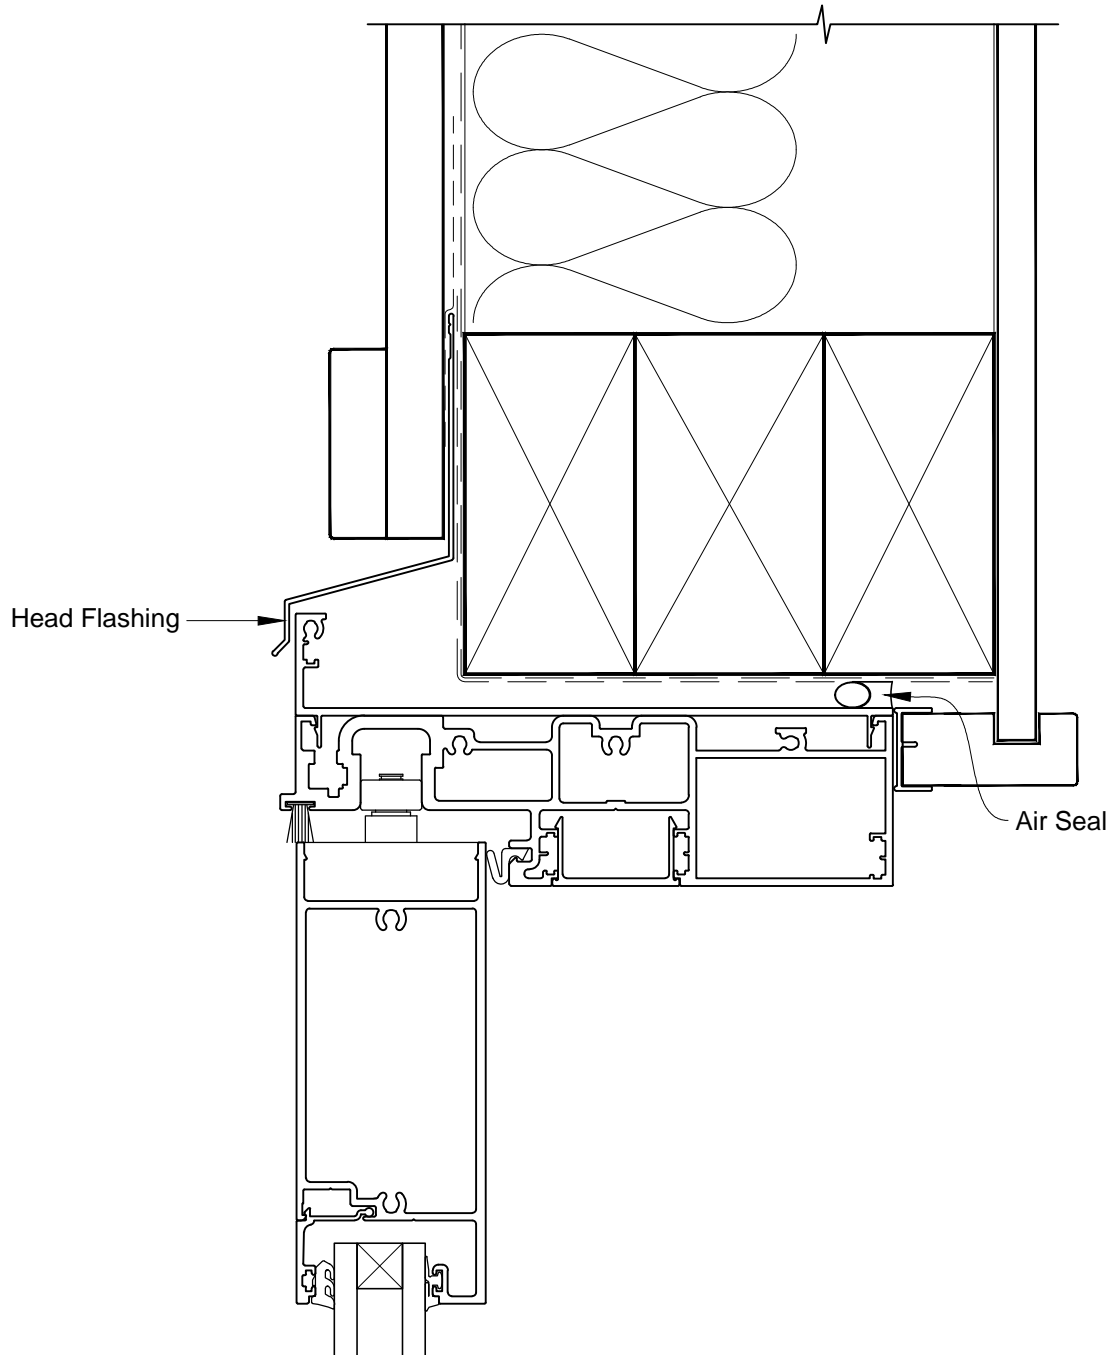

INSTALLATION DETAIL - ARCHITECTURAL 158mm SERIES BIFLOD DOOR OPEN OUT ON BOARD & BATTEN CAVITY CONSTRUCTION

Date: 01.03.14 Scale: 1:2 CAD Ref.: ASBO158BB-CH

INSTALLATION DETAIL - ARCHITECTURAL 158mm SERIES BIFLOD DOOR OPEN OUT ON BOARD & BATTEN CAVITY CONSTRUCTION

Date: 01.03.14

Scale: 1:2

CAD Ref.: ASB0158BB-CJ

INSTALLATION DETAIL - ARCHITECTURAL 158mm SERIES BIFLOD DOOR OPEN OUT ON BOARD & BATTEN CAVITY CONSTRUCTION

Date: 01.03.14 Scale: 1:2 CAD Ref.: ASBO158BB-CS

INSTALLATION DETAIL - ARCHITECTURAL 158mm SERIES BIFOLD DOOR OPEN OUT ON BOARD & BATTEN DIRECT FIXED CLADDING

Date: 01.03.14

Scale: 1:2

CAD Ref.: ASBO158BB-DH

INSTALLATION DETAIL - ARCHITECTURAL 158mm SERIES BIFOLD DOOR OPEN OUT ON BOARD & BATTEN DIRECT FIXED CLADDING