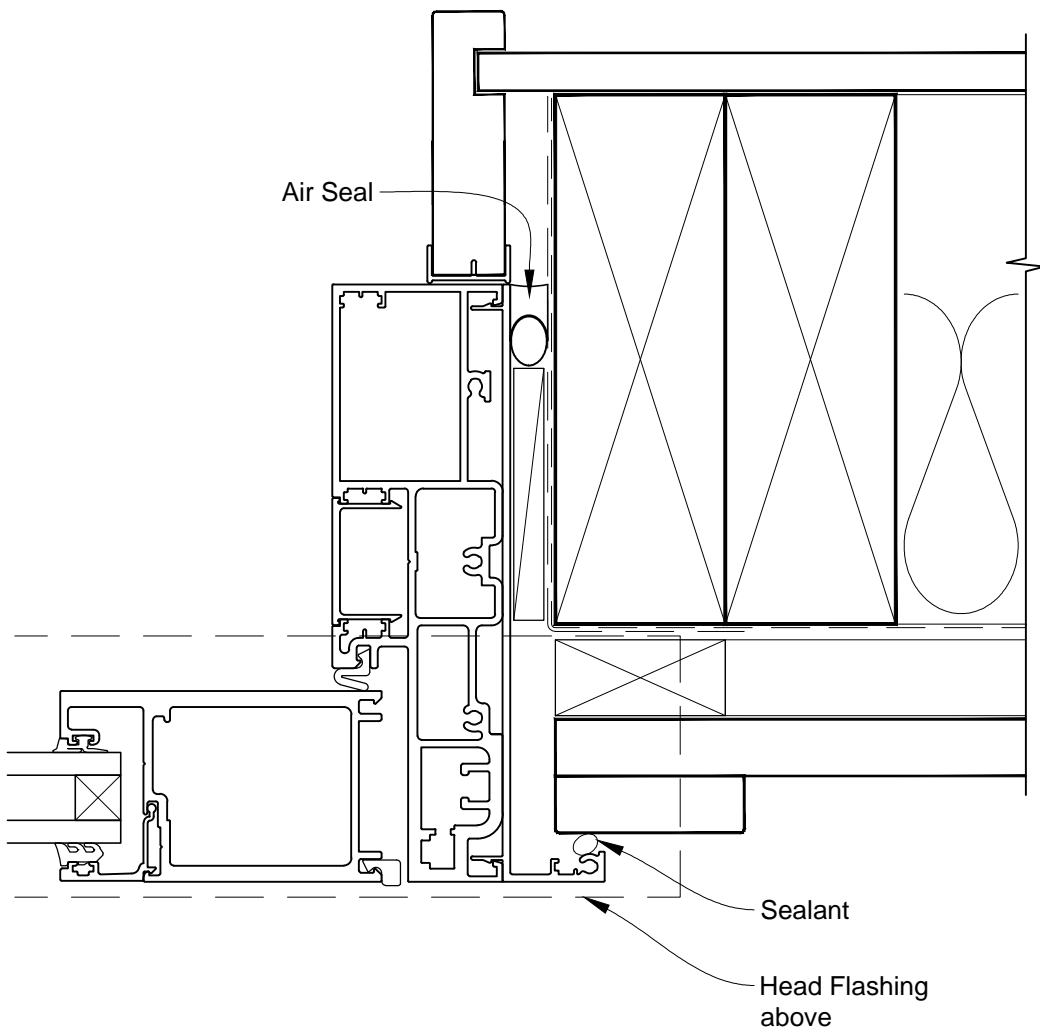

INSTALLATION DETAIL - ARCHITECTURAL 158mm SERIES BIFLOD DOOR OPEN OUT ON BOARD & BATTEN CAVITY CONSTRUCTION

Date: 01.03.14 Scale: 1:2 CAD Ref.: ASBO158BB-CH

INSTALLATION DETAIL - ARCHITECTURAL 158mm SERIES BIFLOD DOOR OPEN OUT ON BOARD & BATTEN CAVITY CONSTRUCTION

Date: 01.03.14

Scale: 1:2

CAD Ref.: ASB0158BB-CJ

INSTALLATION DETAIL - ARCHITECTURAL 158mm SERIES BIFLOD DOOR OPEN OUT ON BOARD & BATTEN CAVITY CONSTRUCTION

Date: 01.03.14 Scale: 1:2 CAD Ref.: ASBO158BB-CS

INSTALLATION DETAIL - ARCHITECTURAL 158mm SERIES BIFOLD DOOR OPEN OUT ON BOARD & BATTEN DIRECT FIXED CLADDING

Date: 01.03.14

Scale: 1:2

CAD Ref.: ASBO158BB-DH

INSTALLATION DETAIL - ARCHITECTURAL 158mm SERIES BIFOLD DOOR OPEN OUT ON BOARD & BATTEN DIRECT FIXED CLADDING