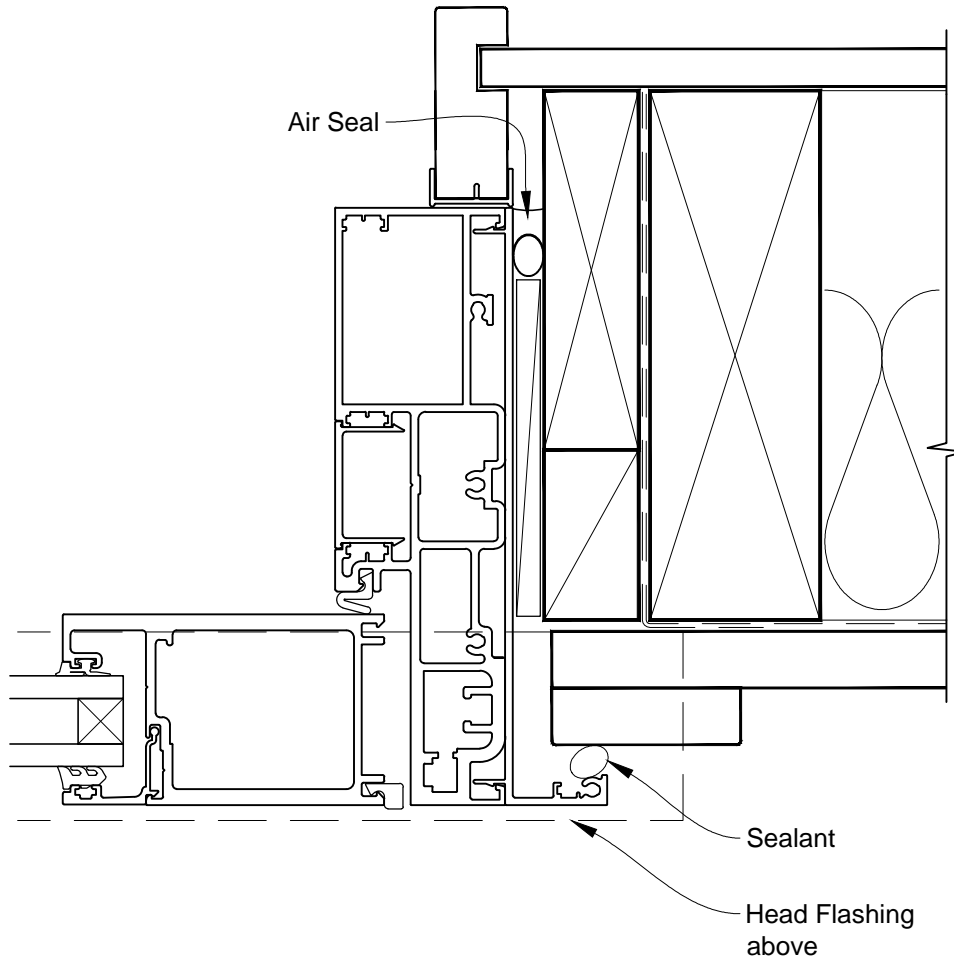

INSTALLATION DETAIL - ARCHITECTURAL 158mm SERIES BIFLOD DOOR OPEN OUT ON BOARD & BATTEN CAVITY CONSTRUCTION

Date: 01.03.14 Scale: 1:2 CAD Ref.: ASBO158BB-CH

INSTALLATION DETAIL - ARCHITECTURAL 158mm SERIES BIFLOD DOOR OPEN OUT ON BOARD & BATTEN CAVITY CONSTRUCTION

INSTALLATION DETAIL - ARCHITECTURAL 158mm SERIES BIFOLD DOOR OPEN OUT ON BOARD & BATTEN DIRECT FIXED CLADDING

Date: 01.03.14

Scale: 1:2

CAD Ref.: ASBO158BB-DH

INSTALLATION DETAIL - ARCHITECTURAL 158mm SERIES BIFOLD DOOR OPEN OUT ON BOARD & BATTEN DIRECT FIXED CLADDING

Date: 01.03.14

Scale: 1:2

CAD Ref.: ASBO158BB-DJ

INSTALLATION DETAIL - ARCHITECTURAL 158mm SERIES BIFOLD DOOR OPEN OUT ON BOARD & BATTEN DIRECT FIXED CLADDING

Date: 01.03.14

Scale: 1:2

CAD Ref.: ASB0158BB-DS