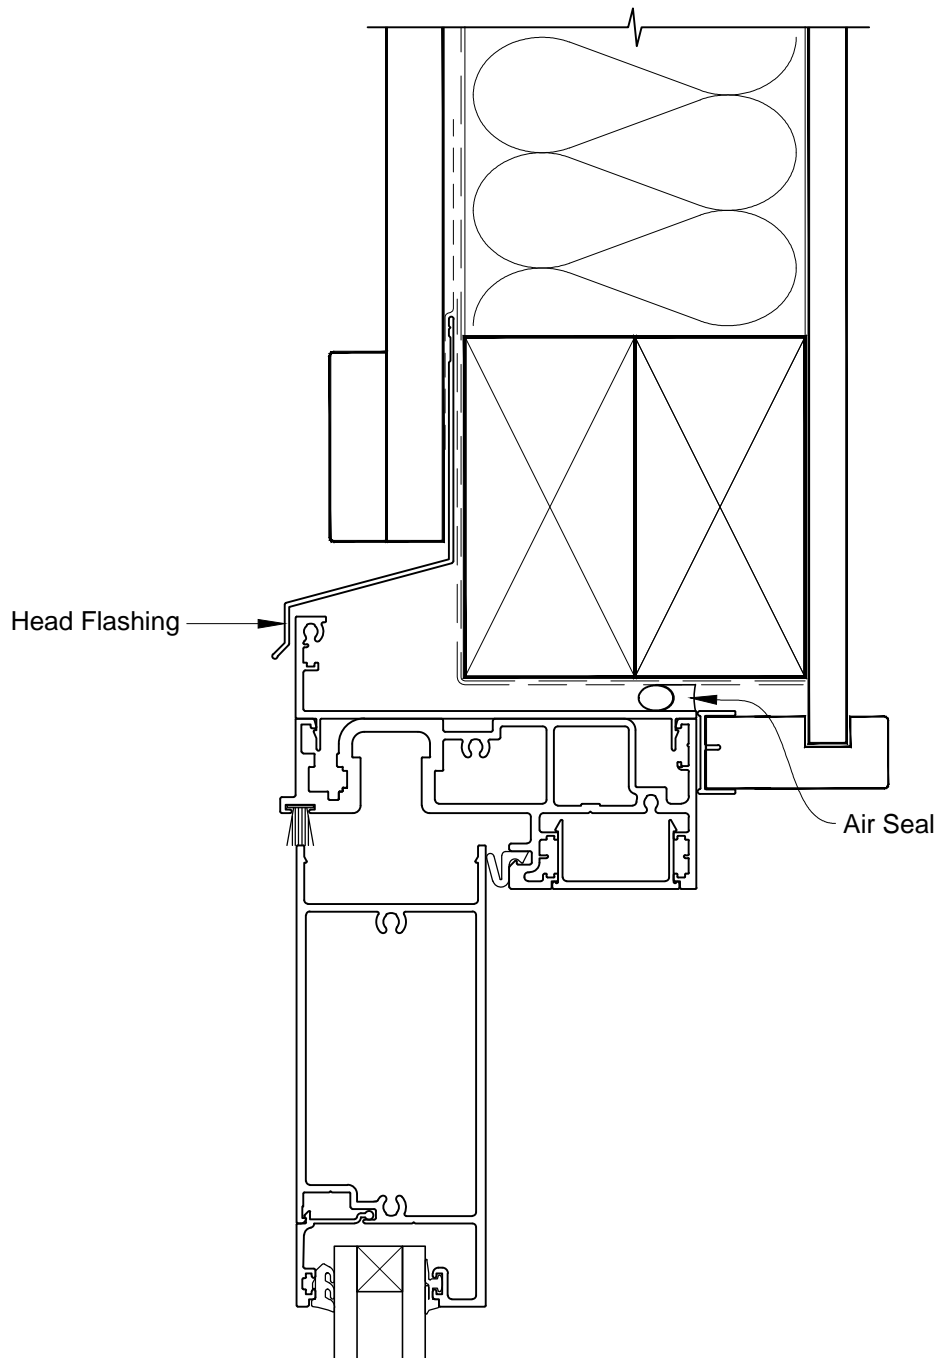

INSTALLATION DETAIL - ARCHITECTURAL 106mm SERIES BIFOLD DOOR OPEN OUT ON BOARD & BATTEN DIRECT FIXED CLADDING

Date: 01.03.14   Scale: 1:2   CAD Ref.: ASBO106BB-DH