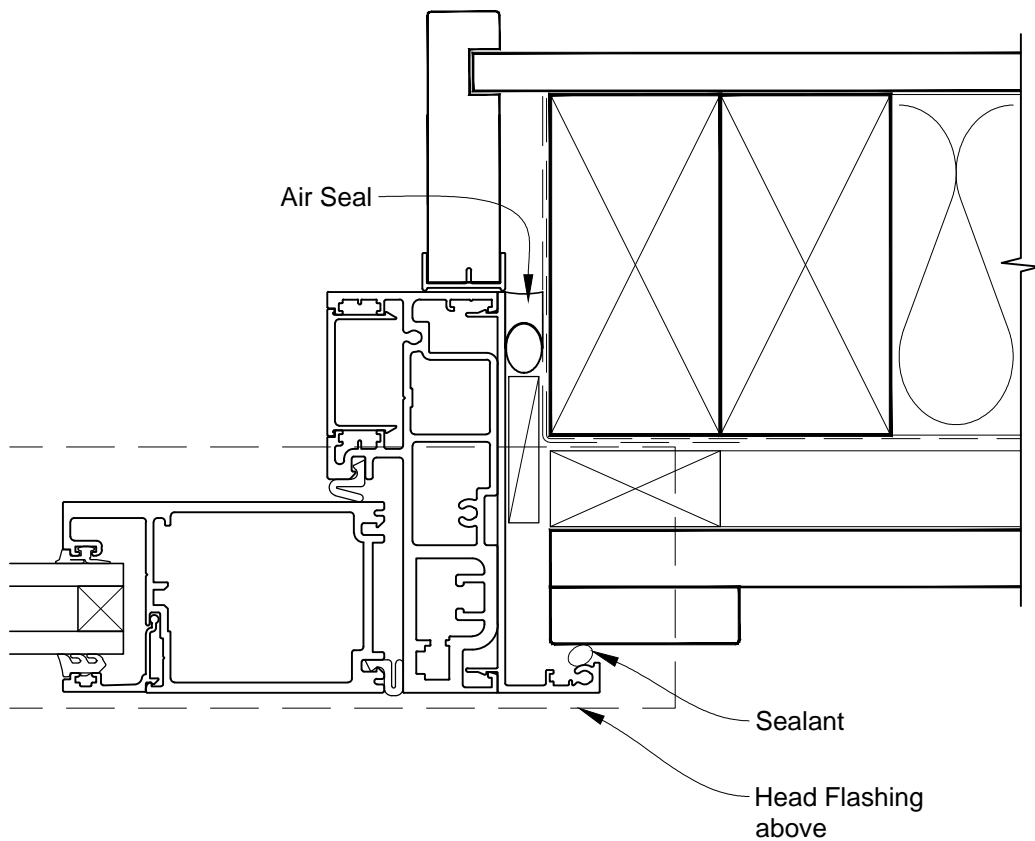

# INSTALLATION DETAIL - ARCHITECTURAL 106mm SERIES BIFLOD DOOR OPEN OUT ON BOARD & BATTEN CAVITY CONSTRUCTION

Date: 01.03.14      Scale: 1:2      CAD Ref.: ASB0106BB-CH

# INSTALLATION DETAIL - ARCHITECTURAL 106mm SERIES BIFLOD DOOR OPEN OUT ON BOARD & BATTEN CAVITY CONSTRUCTION

Date: 01.03.14      Scale: 1:2      CAD Ref.: ASBO106BB-CJ