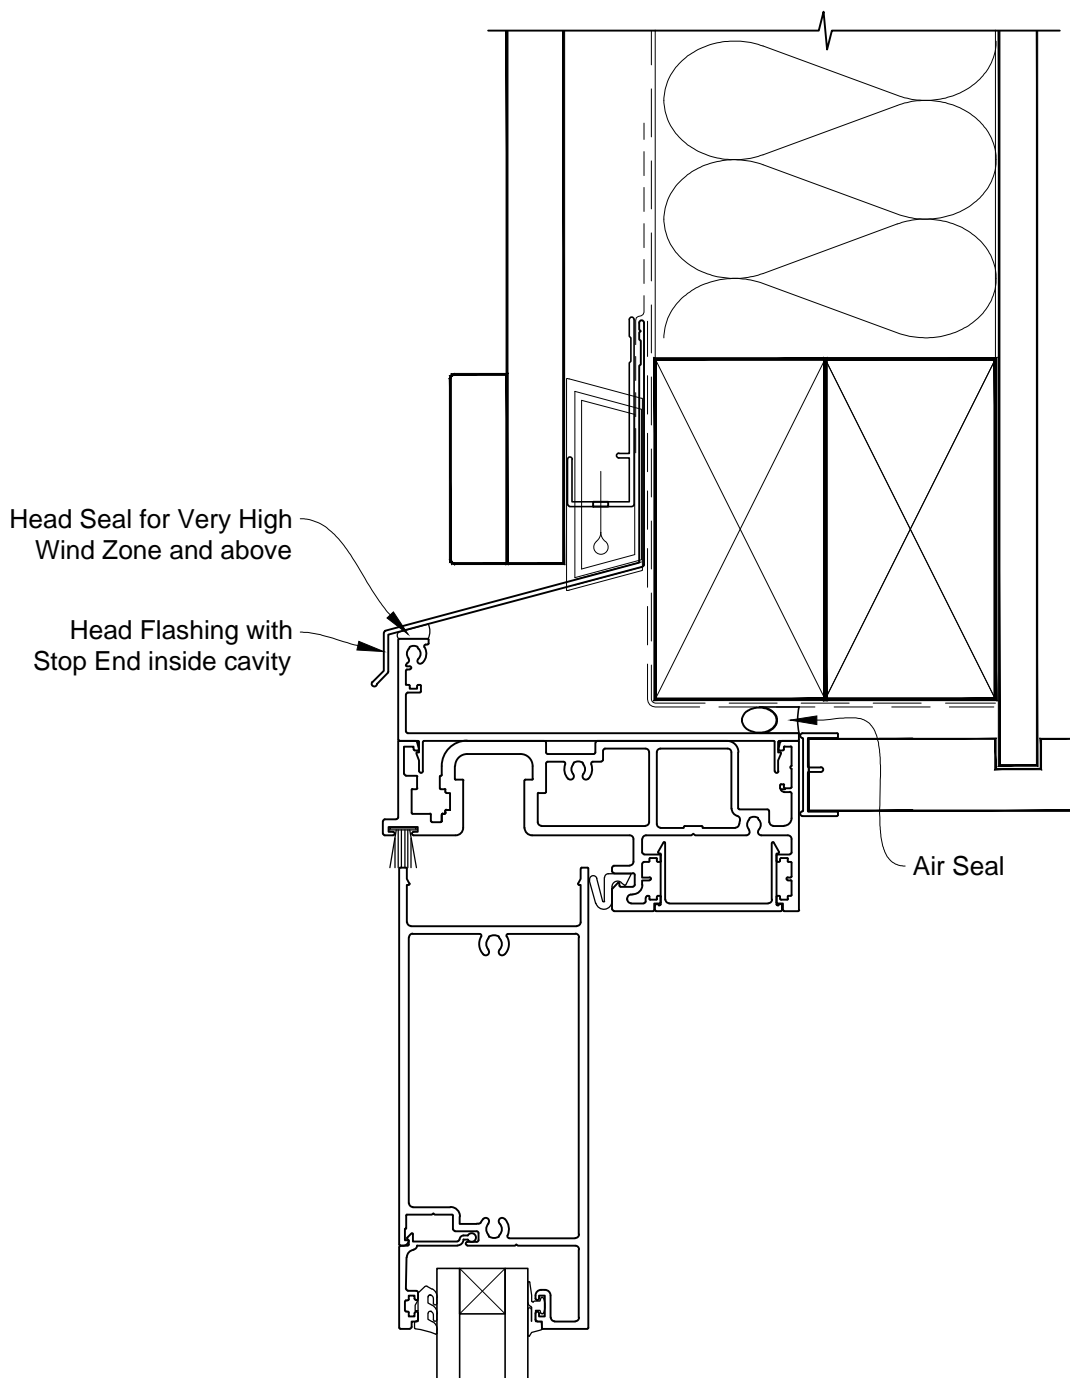

# INSTALLATION DETAIL - ARCHITECTURAL 106mm SERIES BIFLOD DOOR OPEN OUT ON BOARD & BATTEN CAVITY CONSTRUCTION

Date: 01.03.14      Scale: 1:2      CAD Ref.: ASB0106BB-CH

# INSTALLATION DETAIL - ARCHITECTURAL 106mm SERIES BIFLOD DOOR OPEN OUT ON BOARD & BATTEN CAVITY CONSTRUCTION

Date: 01.03.14      Scale: 1:2      CAD Ref.: ASBO106BB-CJ