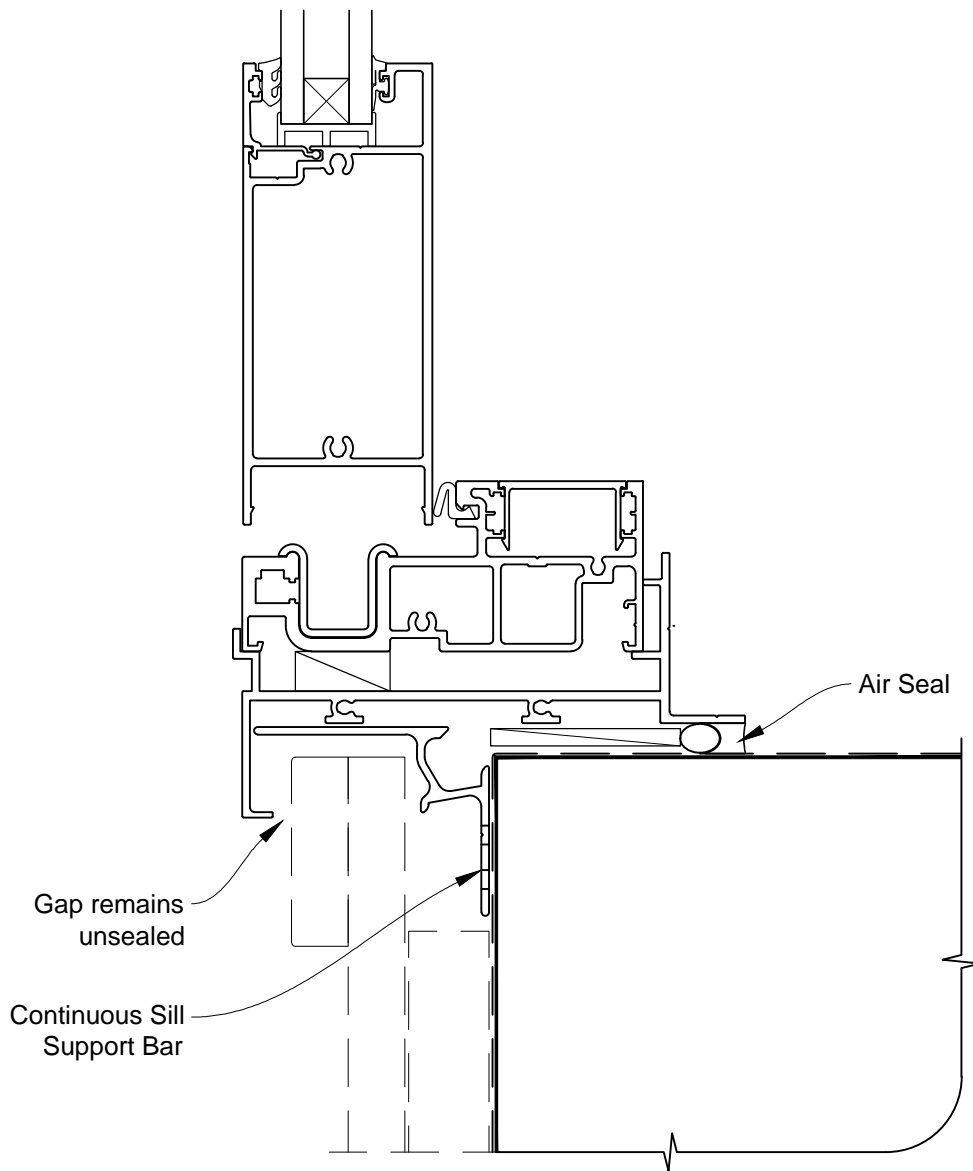

INSTALLATION DETAIL - ARCHITECTURAL 106mm SERIES BIFLOD DOOR OPEN OUT ON BOARD & BATTEN CAVITY CONSTRUCTION

Date: 01.03.14   Scale: 1:2   CAD Ref.: ASBO106BB-CS