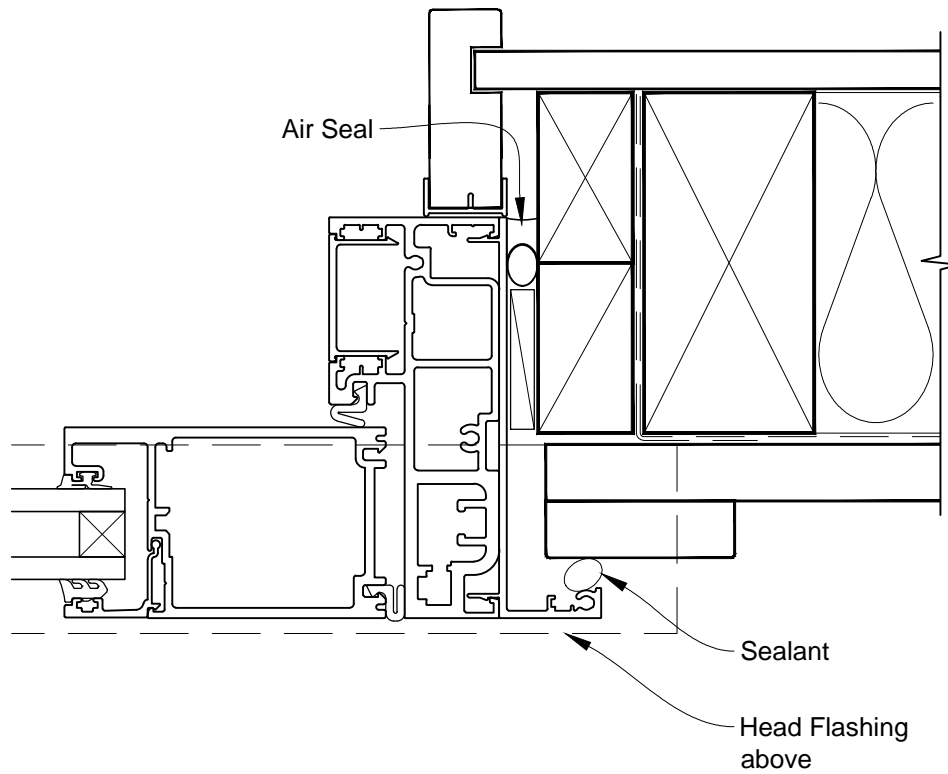

INSTALLATION DETAIL - ARCHITECTURAL 106mm SERIES BIFOLD DOOR OPEN OUT ON BOARD & BATTEN DIRECT FIXED CLADDING

Date: 01.03.14

Scale: 1:2

CAD Ref.: ASBO106BB-DJ