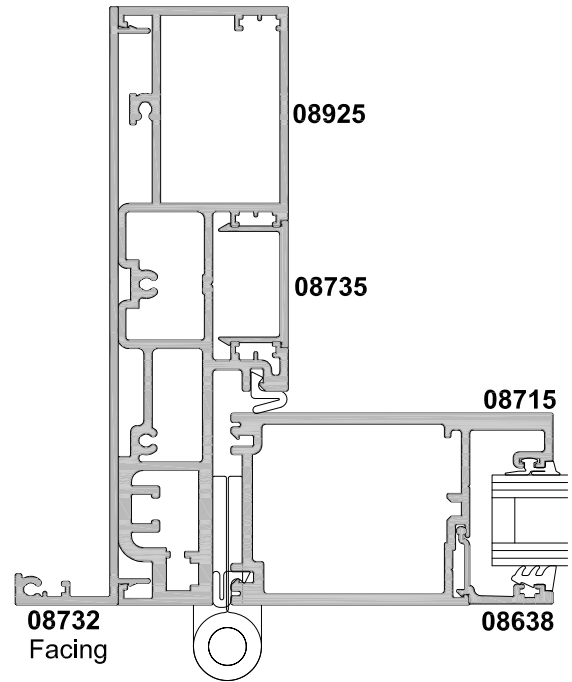

APL ARCHITECTURAL SERIES
BI-FOLD DOOR 2 + 2 PANEL
CROSS SECTION

CAD REF. VABD02-0

DATE
01.06.11

SCALE
1:2

158MM FRAME OPTION

SECTION A-A