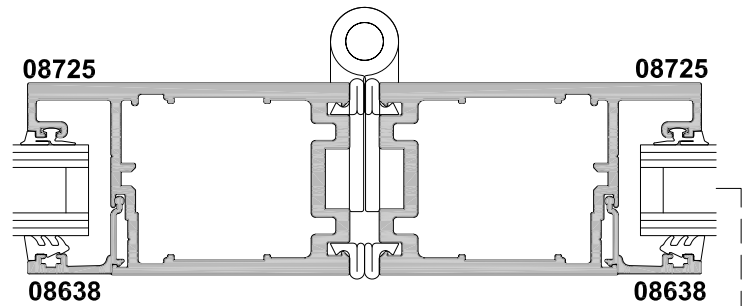

APL ARCHITECTURAL SERIES
BI-FOLD DOOR 2 + 2 PANEL
CROSS SECTION

CAD REF. VABD02-0

DATE
01.06.11

SCALE
1:2

158MM FRAME OPTION

SECTION A-A