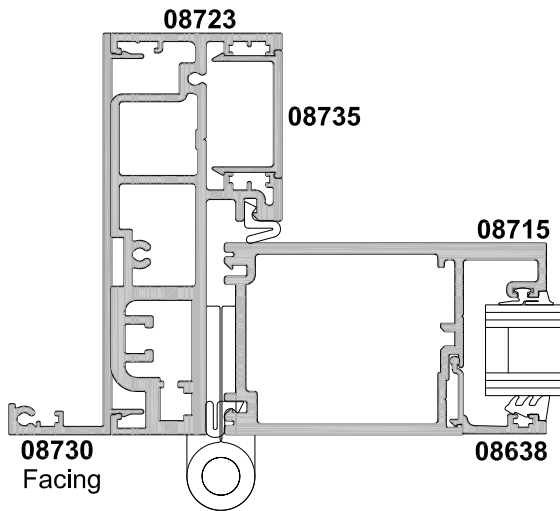

APL ARCHITECTURAL SERIES
BI-FOLD DOOR 2 + 2 PANEL
CROSS SECTION

CAD REF. VABD02-0

DATE
01.06.11

SCALE
1:2

158MM FRAME OPTION

SECTION A-A