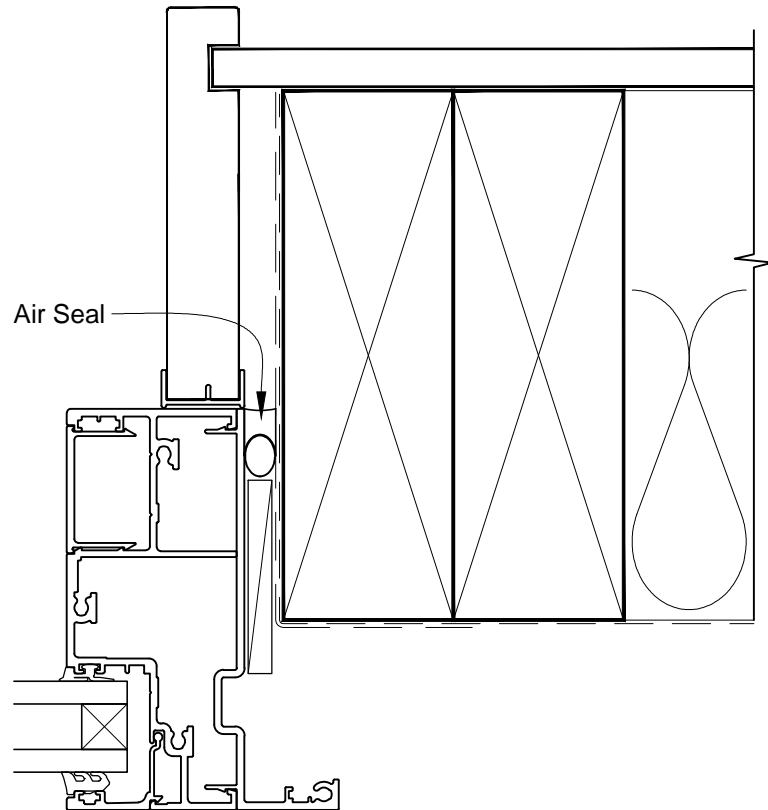

# INSTALLATION DETAIL - ARCHITECTURAL 106mm SERIES AWNING WINDOW ON NO CLADDING CAVITY CONSTRUCTION

Date: 01.03.14

Scale: 1:2

CAD Ref.: ASAW106NC-CH

# INSTALLATION DETAIL - ARCHITECTURAL 106mm SERIES AWNING WINDOW ON NO CLADDING CAVITY CONSTRUCTION

Date: 01.03.14      Scale: 1:2      CAD Ref.: ASAW106NC-CJ