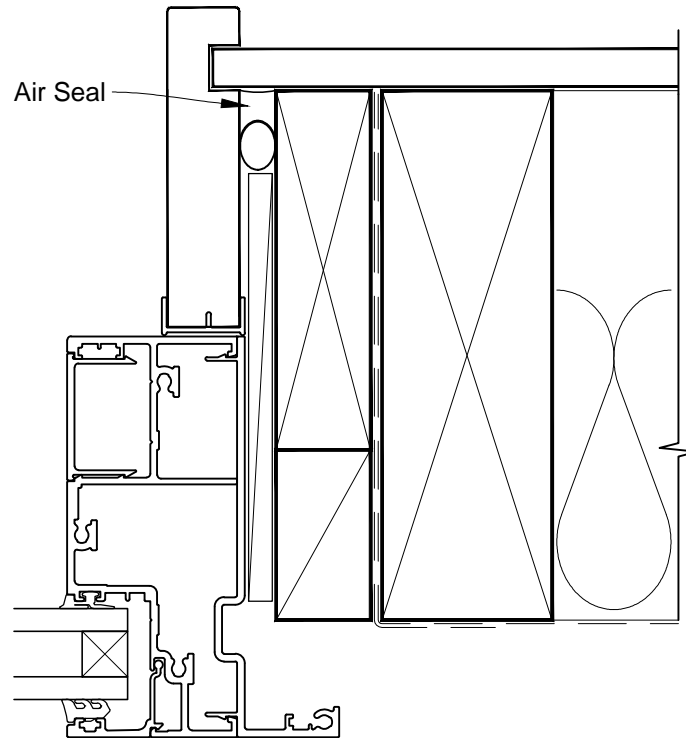

# INSTALLATION DETAIL - ARCHITECTURAL 106mm SERIES AWNING WINDOW ON NO CLADDING CAVITY CONSTRUCTION

Date: 01.03.14

Scale: 1:2

CAD Ref.: ASAW106NC-CS2

**INSTALLATION DETAIL - ARCHITECTURAL 106mm SERIES  
AWNING WINDOW ON NO CLADDING  
DIRECT FIXED CLADDING**

Date: 01.03.14      Scale: 1:2      CAD Ref.: ASAW106NC-DH

**INSTALLATION DETAIL - ARCHITECTURAL 106mm SERIES  
AWNING WINDOW ON NO CLADDING  
DIRECT FIXED CLADDING**

Date: 01.03.14      Scale: 1:2      CAD Ref.: ASAW106NC-DJ