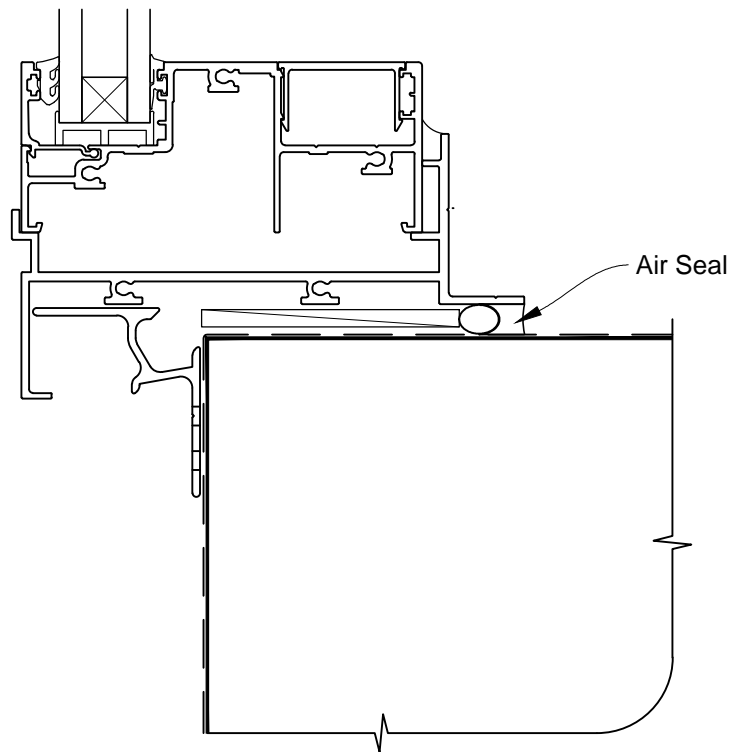

# INSTALLATION DETAIL - ARCHITECTURAL 106mm SERIES AWNING WINDOW ON NO CLADDING CAVITY CONSTRUCTION

Date: 01.03.14      Scale: 1:2      CAD Ref.: ASAW106NC-CS

# INSTALLATION DETAIL - ARCHITECTURAL 106mm SERIES AWNING WINDOW ON NO CLADDING CAVITY CONSTRUCTION

Date: 01.03.14

Scale: 1:2

CAD Ref.: ASAW106NC-CS2

**INSTALLATION DETAIL - ARCHITECTURAL 106mm SERIES  
AWNING WINDOW ON NO CLADDING  
DIRECT FIXED CLADDING**