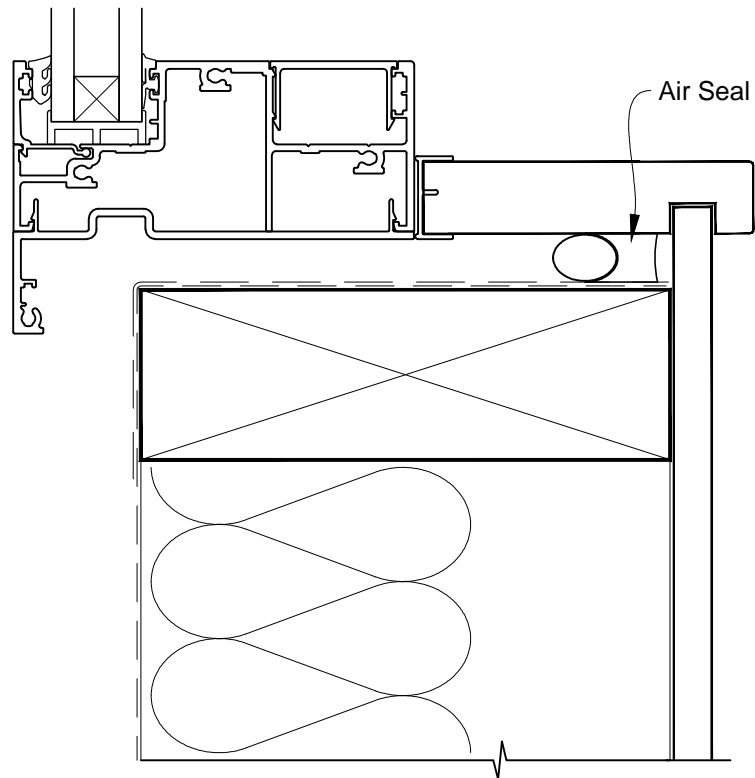

Date: 01.03.14      Scale: 1:2      CAD Ref.: ASAW106NC-DH

**INSTALLATION DETAIL - ARCHITECTURAL 106mm SERIES  
AWNING WINDOW ON NO CLADDING  
DIRECT FIXED CLADDING**

Date: 01.03.14      Scale: 1:2      CAD Ref.: ASAW106NC-DJ

# INSTALLATION DETAIL - ARCHITECTURAL 106mm SERIES AWNING WINDOW ON NO CLADDING DIRECT FIXED CLADDING

Date: 01.03.14      Scale: 1:2      CAD Ref.: ASAW106NC-DS

**INSTALLATION DETAIL - ARCHITECTURAL 106mm SERIES  
AWNING WINDOW ON NO CLADDING  
DIRECT FIXED CLADDING**