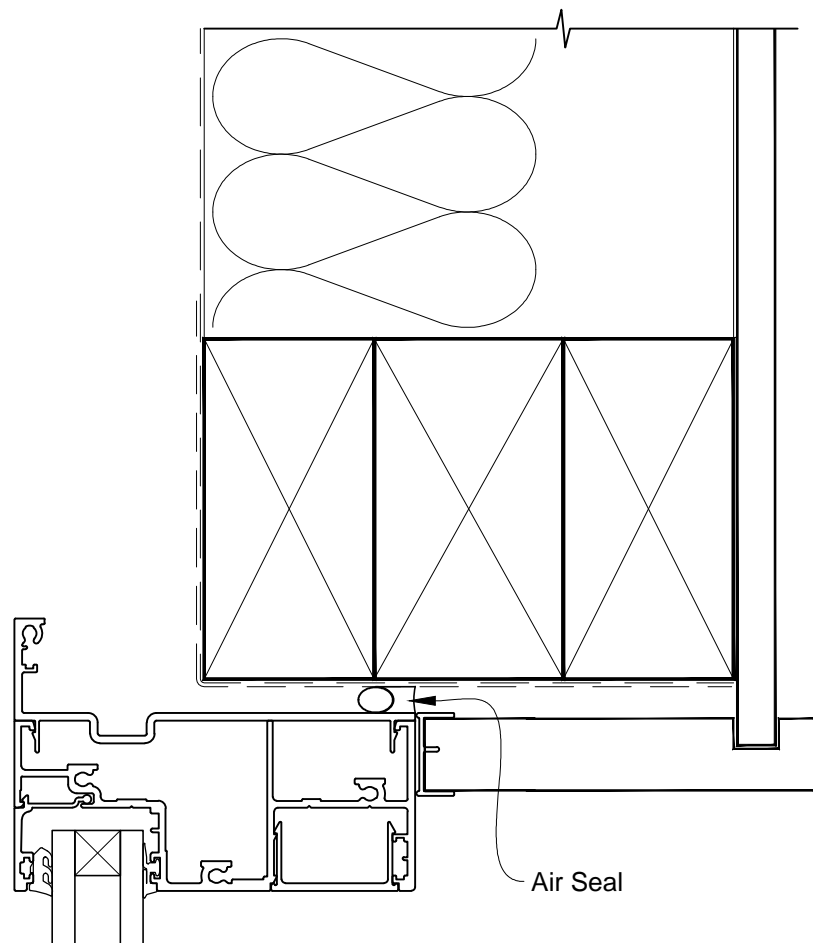

# INSTALLATION DETAIL - ARCHITECTURAL 106mm SERIES AWNING WINDOW ON NO CLADDING CAVITY CONSTRUCTION

Date: 01.03.14

Scale: 1:2

CAD Ref.: ASAW106NC-CH

# INSTALLATION DETAIL - ARCHITECTURAL 106mm SERIES AWNING WINDOW ON NO CLADDING CAVITY CONSTRUCTION

Date: 01.03.14      Scale: 1:2      CAD Ref.: ASAW106NC-CJ