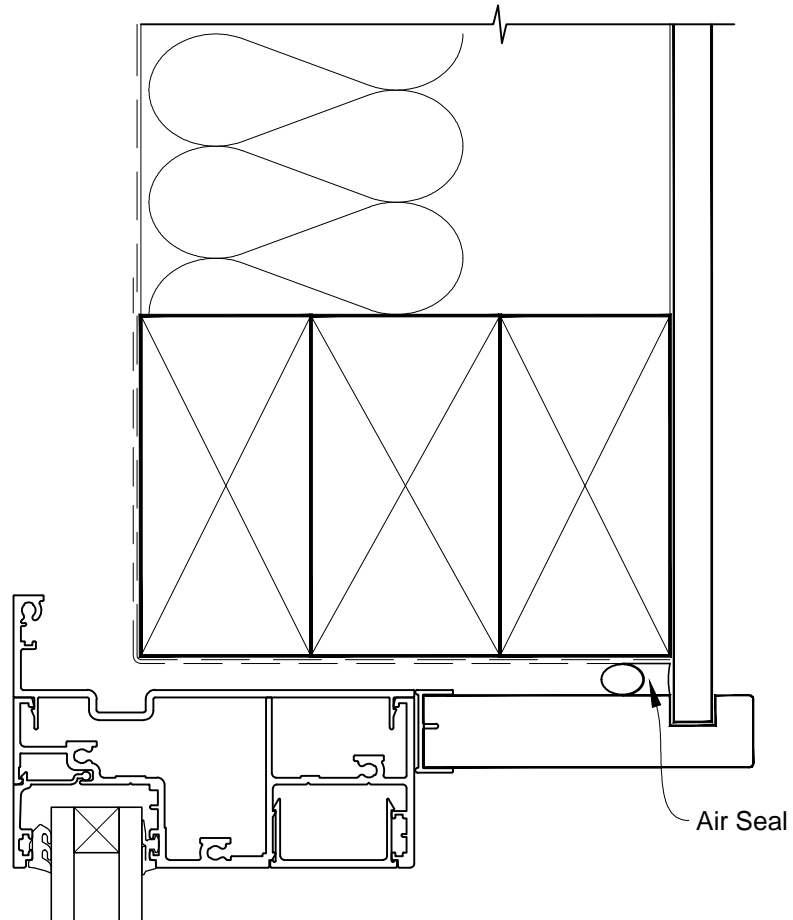

# INSTALLATION DETAIL - ARCHITECTURAL 106mm SERIES AWNING WINDOW ON NO CLADDING CAVITY CONSTRUCTION

Date: 01.03.14      Scale: 1:2      CAD Ref.: ASAW106NC-CS

# INSTALLATION DETAIL - ARCHITECTURAL 106mm SERIES AWNING WINDOW ON NO CLADDING CAVITY CONSTRUCTION

Date: 01.03.14

Scale: 1:2

CAD Ref.: ASAW106NC-CS2

**INSTALLATION DETAIL - ARCHITECTURAL 106mm SERIES  
AWNING WINDOW ON NO CLADDING  
DIRECT FIXED CLADDING**

Date: 01.03.14      Scale: 1:2      CAD Ref.: ASAW106NC-DH

**INSTALLATION DETAIL - ARCHITECTURAL 106mm SERIES  
AWNING WINDOW ON NO CLADDING  
DIRECT FIXED CLADDING**

Date: 01.03.14      Scale: 1:2      CAD Ref.: ASAW106NC-DJ