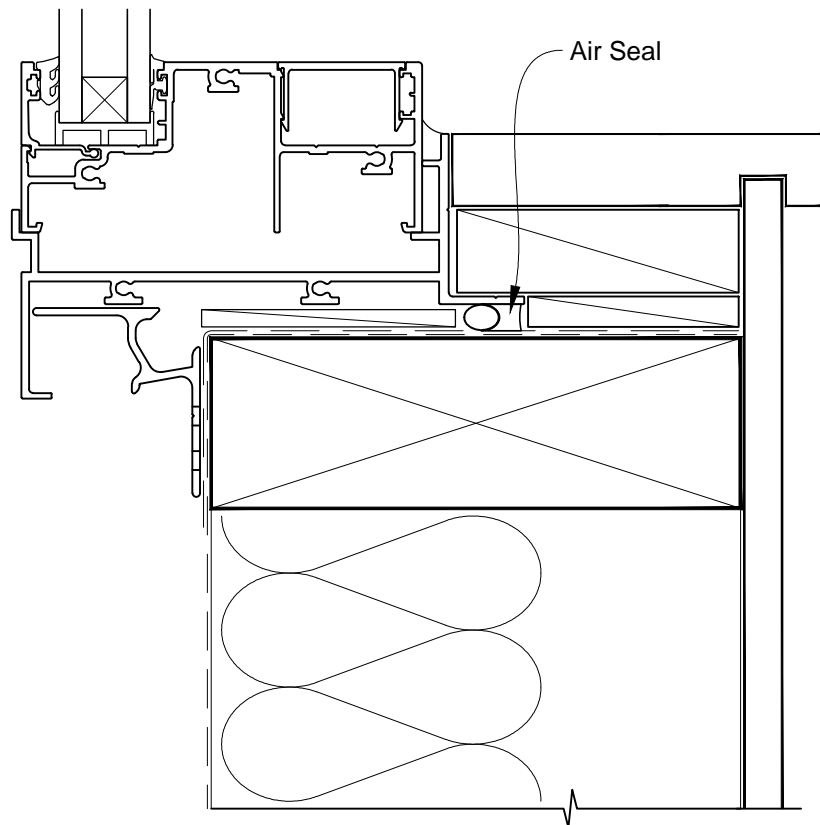

INSTALLATION DETAIL - ARCHITECTURAL 106mm SERIES AWNING WINDOW ON NO CLADDING CAVITY CONSTRUCTION

Date: 01.03.14   Scale: 1:2   CAD Ref.: ASAW106NC-CS