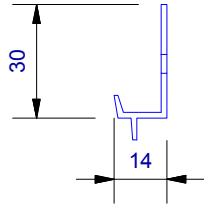

UA 4535
Locator Clip

UA 4863
Vertical Board Starter

Cavity Vent Strip

UA 4532
J Moulding

UA 4533
Head Starter

UA 7919
Inter - Storey Flashing

UA 7094
Female Flat Corner

UA 7401
INFINITY BOARD

UA 7095
Male Flat Corner

UA 5832
Soffit 65mm Clip Top

UA 7096
Flat Jointer Top

UA 7584
Jamb/Sill Clip Base

UA 5831
Soffit Clip Base

UA 5833
Soffit 30mm Clip Top

UA 6324
2 Piece Jointer Base

CLADNRCAP
Corner Cap

CLADNRCAPI
Internal Corner Cap (1 : 3)

CLADSTAKECNR
Plastic Staking Corner