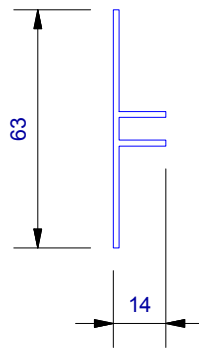

UA 4535
Locator Clip

UA 4863
Vertical Board Starter

Cavity Vent Strip

UA 4532
J Moulding

UA 4533
Head Starter

UA 7919
Inter - Storey Flashing

UA 7094
Female Flat Corner

UA 7401
INFINITY BOARD

UA 7095
Male Flat Corner

UA 5832
Soffit 65mm Clip Top

UA 7096
Flat Jointer Top

UA 7584
Jamb/Sill Clip Base

UA 5831
Soffit Clip Base

UA 5833
Soffit 30mm Clip Top

UA 6324
2 Piece Jointer Base

CLADNRCAP
Corner Cap

CLADNRCAPI
Internal Corner Cap (1 : 3)

CLADSTAKECNR
Plastic Staking Corner