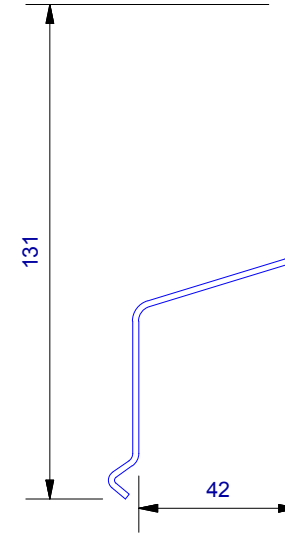

UA 4535
Locator Clip

UA 4863
Vertical Board Starter

Cavity Vent Strip

UA 4532
J Moulding

UA 4533
Head Starter

UA 7919
Inter - Storey Flashing

UA 7094
Female Flat Corner

UA 7401
INFINITY BOARD

UA 7095
Male Flat Corner

UA 5832
Soffit 65mm Clip Top

UA 7096
Flat Jointer Top

UA 7584
Jamb/Sill Clip Base

UA 5831
Soffit Clip Base

UA 5833
Soffit 30mm Clip Top

UA 6324
2 Piece Jointer Base

CLADNRCAP
Corner Cap

CLADNRCAPI
Internal Corner Cap (1 : 3)

CLADSTAKECNR
Plastic Staking Corner