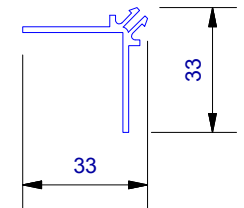

UA 4535
Locator Clip

UA 4863
Vertical Board Starter

Cavity Vent Strip

UA 4532
J Moulding

UA 4533
Head Starter

UA 7919
Inter - Storey Flashing

UA 7094
Female Flat Corner

UA 7401
INFINITY BOARD

UA 7095
Male Flat Corner

UA 5832
Soffit 65mm Clip Top

UA 7096
Flat Jointer Top

UA 7584
Jamb/Sill Clip Base

UA 5831
Soffit Clip Base

UA 5833
Soffit 30mm Clip Top

UA 6324
2 Piece Jointer Base

CLADNRCAP
Corner Cap

CLADNRCAPI
Internal Corner Cap (1 : 3)

CLADSTAKECNR
Plastic Staking Corner