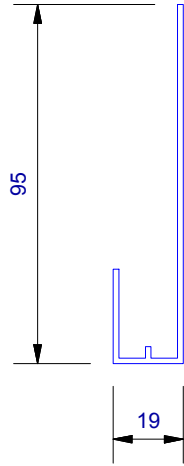

UA 4535
Locator Clip

UA 4863
Vertical Board Starter

Cavity Vent Strip

UA 4532
J Moulding

UA 4533
Head Starter

UA 7919
Inter - Storey Flashing

UA 7094
Female Flat Corner

UA 7401
INFINITY BOARD

UA 7095
Male Flat Corner

UA 5832
Soffit 65mm Clip Top

UA 7096
Flat Jointer Top

UA 7584
Jamb/Sill Clip Base

UA 5831
Soffit Clip Base

UA 5833
Soffit 30mm Clip Top

UA 6324
2 Piece Jointer Base

CLADNRCAP
Corner Cap

CLADNRCAPI
Internal Corner Cap (1 : 3)

CLADSTAKECNR
Plastic Staking Corner