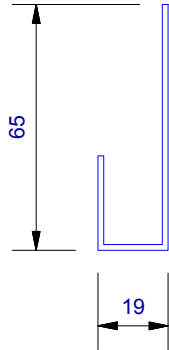

UA 4535
Locator Clip

UA 4863
Vertical Board Starter

Cavity Vent Strip

UA 4532
J Moulding

UA 4533
Head Starter

UA 7919
Inter - Storey Flashing

UA 7094
Female Flat Corner

UA 7401
INFINITY BOARD

UA 7095
Male Flat Corner

UA 5832
Soffit 65mm Clip Top

UA 7096
Flat Jointer Top

UA 7584
Jamb/Sill Clip Base

UA 5831
Soffit Clip Base

UA 5833
Soffit 30mm Clip Top

UA 6324
2 Piece Jointer Base

CLADNRCAP
Corner Cap

CLADNRCAPI
Internal Corner Cap (1 : 3)

CLADSTAKECNR
Plastic Staking Corner