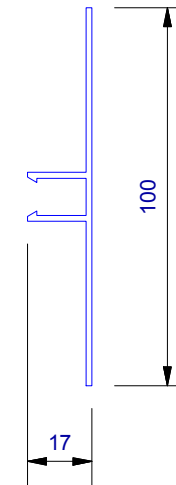

UA 4535
Locator Clip

UA 4863
Vertical Board Starter

Cavity Vent Strip

UA 4532
J Moulding

UA 4533
Head Starter

UA 7919
Inter - Storey Flashing

UA 7094
Female Flat Corner

UA 7401
INFINITY BOARD

UA 7095
Male Flat Corner

UA 5832
Soffit 65mm Clip Top

UA 7096
Flat Jointer Top

UA 7584
Jamb/Sill Clip Base

UA 5831
Soffit Clip Base

UA 5833
Soffit 30mm Clip Top

UA 6324
2 Piece Jointer Base

CLADNRCAP
Corner Cap

CLADNRCAPI
Internal Corner Cap (1 : 3)

CLADSTAKECNR
Plastic Staking Corner