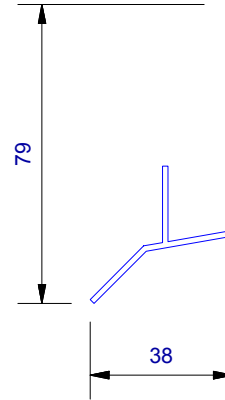

UA 4535
Locator Clip

UA 4863
Vertical Board Starter

Cavity Vent Strip

UA 4532
J Moulding

UA 4533
Head Starter

UA 7919
Inter - Storey Flashing

UA 7094
Female Flat Corner

UA 7401
INFINITY BOARD

UA 7095
Male Flat Corner

UA 5832
Soffit 65mm Clip Top

UA 7096
Flat Jointer Top

UA 7584
Jamb/Sill Clip Base

UA 5831
Soffit Clip Base

UA 5833
Soffit 30mm Clip Top

UA 6324
2 Piece Jointer Base

CLADNRCAP
Corner Cap

CLADNRCAPI
Internal Corner Cap (1 : 3)

CLADSTAKECNR
Plastic Staking Corner