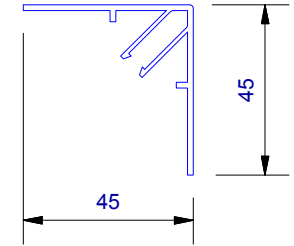

UA 4535
Locator Clip

UA 4863
Vertical Board Starter

Cavity Vent Strip

UA 4532
J Moulding

UA 4533
Head Starter

UA 7919
Inter - Storey Flashing

UA 7094
Female Flat Corner

UA 7401
INFINITY BOARD

UA 7095
Male Flat Corner

UA 5832
Soffit 65mm Clip Top

UA 7096
Flat Jointer Top

UA 7584
Jamb/Sill Clip Base

UA 5831
Soffit Clip Base

UA 5833
Soffit 30mm Clip Top

UA 6324
2 Piece Jointer Base

CLADNRCAP
Corner Cap

CLADNRCAPI
Internal Corner Cap (1 : 3)

CLADSTAKECNR
Plastic Staking Corner