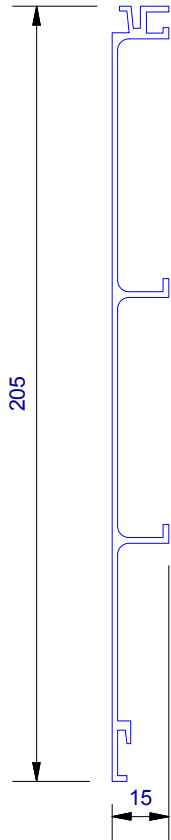

UA 4535
Locator Clip

UA 4863
Vertical Board Starter

Cavity Vent Strip

UA 4532
J Moulding

UA 4533
Head Starter

UA 7919
Inter - Storey Flashing

UA 7094
Female Flat Corner

UA 7401
INFINITY BOARD

UA 7095
Male Flat Corner

UA 5832
Soffit 65mm Clip Top

UA 7096
Flat Jointer Top

UA 7584
Jamb/Sill Clip Base

UA 5831
Soffit Clip Base

UA 5833
Soffit 30mm Clip Top

UA 6324
2 Piece Jointer Base

CLADNRCAP
Corner Cap

CLADNRCAPI
Internal Corner Cap (1 : 3)

CLADSTAKECNR
Plastic Staking Corner