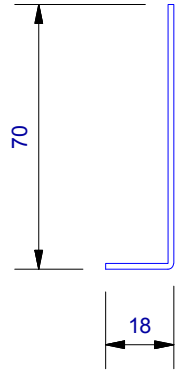

UA 4535
Locator Clip

UA 4863
Vertical Board Starter

Cavity Vent Strip

UA 4532
J Moulding

UA 4533
Head Starter

UA 7919
Inter - Storey Flashing

UA 7094
Female Flat Corner

UA 7401
INFINITY BOARD

UA 7095
Male Flat Corner

UA 5832
Soffit 65mm Clip Top

UA 7096
Flat Jointer Top

UA 7584
Jamb/Sill Clip Base

UA 5831
Soffit Clip Base

UA 5833
Soffit 30mm Clip Top

UA 6324
2 Piece Jointer Base

CLADNRCAP
Corner Cap

CLADNRCAPI
Internal Corner Cap (1 : 3)

CLADSTAKECNR
Plastic Staking Corner