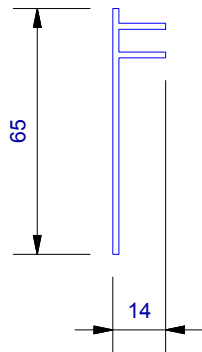

UA 4535
Locator Clip

UA 4863
Vertical Board Starter

Cavity Vent Strip

UA 4532
J Moulding

UA 4533
Head Starter

UA 7919
Inter - Storey Flashing

UA 7094
Female Flat Corner

UA 7401
INFINITY BOARD

UA 7095
Male Flat Corner

UA 5832
Soffit 65mm Clip Top

UA 7096
Flat Jointer Top

UA 7584
Jamb/Sill Clip Base

UA 5831
Soffit Clip Base

UA 5833
Soffit 30mm Clip Top

UA 6324
2 Piece Jointer Base

CLADNRCAP
Corner Cap

CLADNRCAPI
Internal Corner Cap (1 : 3)

CLADSTAKECNR
Plastic Staking Corner