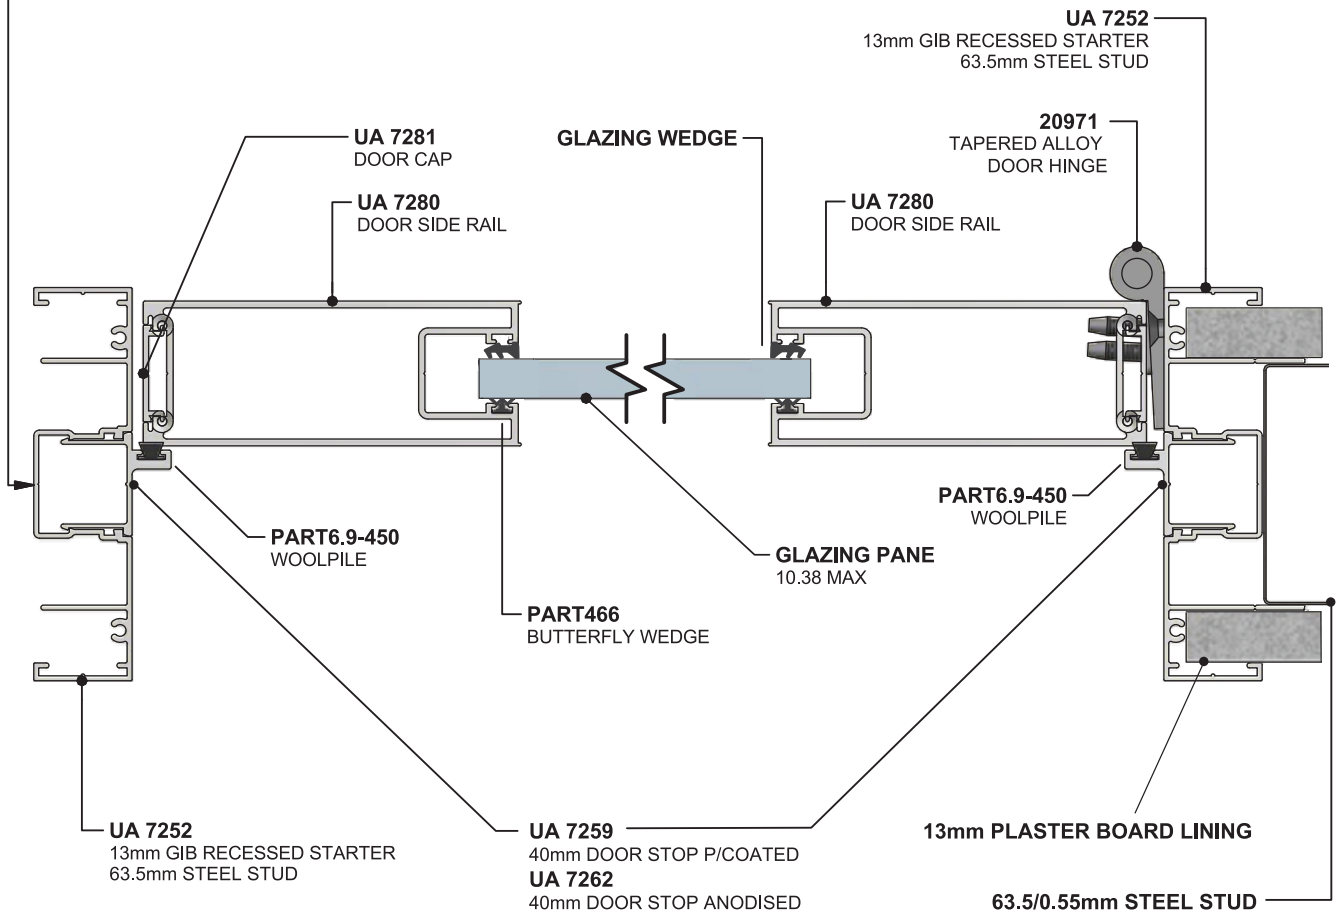

CONTINUATION

ULLRICH ALUMINIUM
DESIGNER PARTITIONING SYSTEMS 104mm - GLAZING / HINGED GLASS DOOR 63.5mm STUD
1.3.C SHEET
 HORIZONTAL CROSS SECTION DETAIL