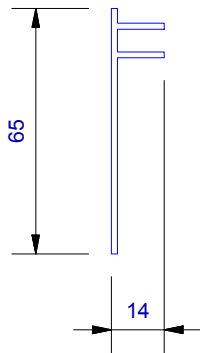

UA 4535
Locator Clip

UA 4862
Board Starter A

UA 4863
Board Starter B

Cavity Vent Strip

UA 4532
J Moulding

UA 4533
Head Starter

UA 7919
Inter - Storey Flashing

UA 7094
Female Flat Corner

UA 7095
Male Flat Corner

UA 7923
Ultraline Board

UA 5832
Soffit 65mm Clip Top

UA 5833
Soffit 30mm Clip Top

UA 7584
Jamb/Sill Clip Base

UA 5831
Soffit Clip Base

UA 7096
Flat Joints Top

UA 6324
2 Piece Joints Base

CLADCNRCAPE
External Corner Cap (1 : 3)

CLADCNRCAPI
Internal Corner Cap (1 : 3)

CLADSTAKECNR
Plastic Staking Corner (1 : 3)