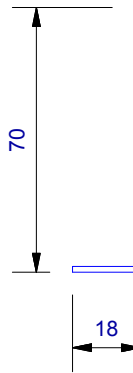

UA 4535
Locator Clip

UA 4862
Board Starter A

UA 4863
Board Starter B

Cavity Vent Strip

UA 4532
J Moulding

UA 4533
Head Starter

UA 7919
Inter - Storey Flashing

UA 7094
Female Flat Corner

UA 7095
Male Flat Corner

UA 7923
Ultraline Board

UA 5832
Soffit 65mm Clip Top

UA 5833
Soffit 30mm Clip Top

UA 7584
Jamb/Sill Clip Base

UA 5831
Soffit Clip Base

UA 7096
Flat Joints Top

UA 6324
2 Piece Joints Base

CLADCNRCAPE
External Corner Cap (1 : 3)

CLADCNRCAPI
Internal Corner Cap (1 : 3)

CLADSTAKECNR
Plastic Staking Corner (1 : 3)