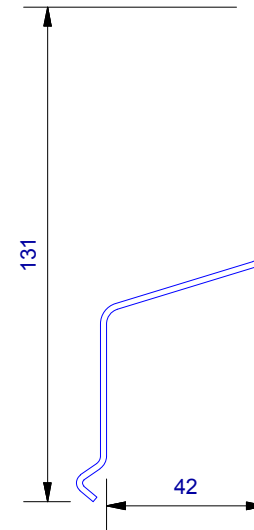

UA 4535
Locator Clip

UA 4862
Board Starter A

UA 4863
Board Starter B

Cavity Vent Strip

UA 4532
J Moulding

UA 4533
Head Starter

UA 7919
Inter - Storey Flashing

UA 7094
Female Flat Corner

UA 7095
Male Flat Corner

UA 7923
Ultraline Board

UA 5832
Soffit 65mm Clip Top

UA 5833
Soffit 30mm Clip Top

UA 7584
Jamb/Sill Clip Base

UA 5831
Soffit Clip Base

UA 7096
Flat Joints Top

UA 6324
2 Piece Joints Base

CLADCNRCAPE
External Corner Cap (1 : 3)

CLADCNRCAPI
Internal Corner Cap (1 : 3)

CLADSTAKECNR
Plastic Staking Corner (1 : 3)