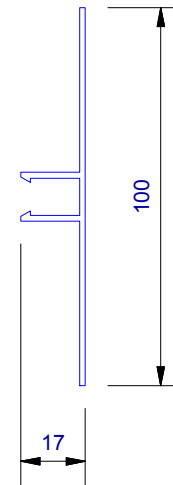

UA 4535
Locator Clip

UA 4862
Board Starter A

UA 4863
Board Starter B

Cavity Vent Strip

UA 4532
J Moulding

UA 4533
Head Starter

UA 7919
Inter - Storey Flashing

UA 7094
Female Flat Corner

UA 7095
Male Flat Corner

UA 7923
Ultraline Board

UA 5832
Soffit 65mm Clip Top

UA 5833
Soffit 30mm Clip Top

UA 7584
Jamb/Sill Clip Base

UA 5831
Soffit Clip Base

UA 7096
Flat Joints Top

UA 6324
2 Piece Joints Base

CLADCNRCAPE
External Corner Cap (1 : 3)

CLADCNRCAPI
Internal Corner Cap (1 : 3)

CLADSTAKECNR
Plastic Staking Corner (1 : 3)