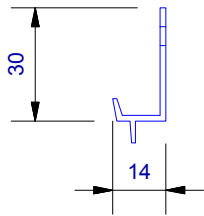

UA 4535
Locator Clip

UA 4862
Board Starter A

UA 4863
Board Starter B

Cavity Vent Strip

UA 4532
J Moulding

UA 4533
Head Starter

UA 7919
Inter - Storey Flashing

UA 7094
Female Flat Corner

UA 7095
Male Flat Corner

UA 7923
Ultraline Board

UA 5832
Soffit 65mm Clip Top

UA 5833
Soffit 30mm Clip Top

UA 7584
Jamb/Sill Clip Base

UA 5831
Soffit Clip Base

UA 7096
Flat Joints Top

UA 6324
2 Piece Joints Base

CLADCNRCAPE
External Corner Cap (1 : 3)

CLADCNRCAPI
Internal Corner Cap (1 : 3)

CLADSTAKECNR
Plastic Staking Corner (1 : 3)