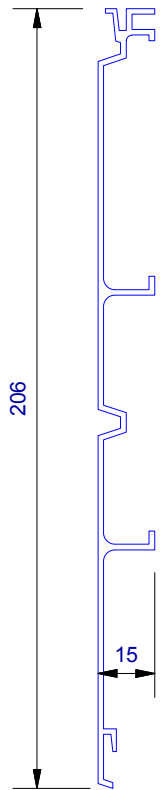

UA 4535
Locator Clip

UA 4862
Board Starter A

UA 4863
Board Starter B

Cavity Vent Strip

UA 4532
J Moulding

UA 4533
Head Starter

UA 7919
Inter - Storey Flashing

UA 7094
Female Flat Corner

UA 7095
Male Flat Corner

UA 7923
Ultraline Board

UA 5832
Soffit 65mm Clip Top

UA 5833
Soffit 30mm Clip Top

UA 7584
Jamb/Sill Clip Base

UA 5831
Soffit Clip Base

UA 7096
Flat Joints Top

UA 6324
2 Piece Joints Base

CLADCNRCAPE
External Corner Cap (1 : 3)

CLADCNRCAPI
Internal Corner Cap (1 : 3)

CLADSTAKECNR
Plastic Staking Corner (1 : 3)