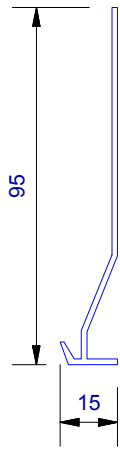

UA 4535
Locator Clip

UA 4862
Board Starter A

UA 4863
Board Starter B

Cavity Vent Strip

UA 4532
J Moulding

UA 4533
Head Starter

UA 7919
Inter - Storey Flashing

UA 7094
Female Flat Corner

UA 7095
Male Flat Corner

UA 7923
Ultraline Board

UA 5832
Soffit 65mm Clip Top

UA 5833
Soffit 30mm Clip Top

UA 7584
Jamb/Sill Clip Base

UA 5831
Soffit Clip Base

UA 7096
Flat Joints Top

UA 6324
2 Piece Joints Base

CLADCNRCAPE
External Corner Cap (1 : 3)

CLADCNRCAPI
Internal Corner Cap (1 : 3)

CLADSTAKECNR
Plastic Staking Corner (1 : 3)