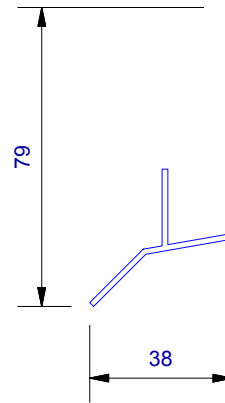

UA 4535
Locator Clip

UA 4862
Board Starter A

UA 4863
Board Starter B

Cavity Vent Strip

UA 4532
J Moulding

UA 4533
Head Starter

UA 7919
Inter - Storey Flashing

UA 7094
Female Flat Corner

UA 7095
Male Flat Corner

UA 7923
Ultraline Board

UA 5832
Soffit 65mm Clip Top

UA 5833
Soffit 30mm Clip Top

UA 7584
Jamb/Sill Clip Base

UA 5831
Soffit Clip Base

UA 7096
Flat Joints Top

UA 6324
2 Piece Joints Base

CLADCNRCAPE
External Corner Cap (1 : 3)

CLADCNRCAPI
Internal Corner Cap (1 : 3)

CLADSTAKECNR
Plastic Staking Corner (1 : 3)