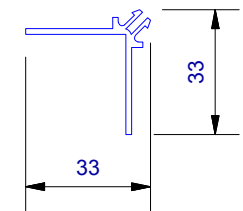

UA 4535
Locator Clip

UA 4862
Board Starter A

UA 4863
Board Starter B

Cavity Vent Strip

UA 4532
J Moulding

UA 4533
Head Starter

UA 7919
Inter - Storey Flashing

UA 7094
Female Flat Corner

UA 7095
Male Flat Corner

UA 7923
Ultraline Board

UA 5832
Soffit 65mm Clip Top

UA 5833
Soffit 30mm Clip Top

UA 7584
Jamb/Sill Clip Base

UA 5831
Soffit Clip Base

UA 7096
Flat Joints Top

UA 6324
2 Piece Joints Base

CLADCNRCAPE
External Corner Cap (1 : 3)

CLADCNRCAPI
Internal Corner Cap (1 : 3)

CLADSTAKECNR
Plastic Staking Corner (1 : 3)