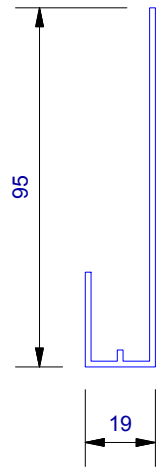

UA 4535
Locator Clip

UA 4862
Board Starter A

UA 4863
Board Starter B

Cavity Vent Strip

UA 4532
J Moulding

UA 4533
Head Starter

UA 7919
Inter - Storey Flashing

UA 7094
Female Flat Corner

UA 7095
Male Flat Corner

UA 7923
Ultraline Board

UA 5832
Soffit 65mm Clip Top

UA 5833
Soffit 30mm Clip Top

UA 7584
Jamb/Sill Clip Base

UA 5831
Soffit Clip Base

UA 7096
Flat Joints Top

UA 6324
2 Piece Joints Base

CLADCNRCAPE
External Corner Cap (1 : 3)

CLADCNRCAPI
Internal Corner Cap (1 : 3)

CLADSTAKECNR
Plastic Staking Corner (1 : 3)