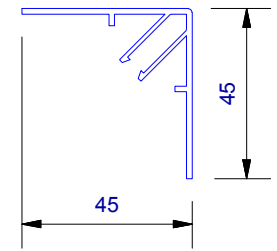

UA 4535
Locator Clip

UA 4862
Board Starter A

UA 4863
Board Starter B

Cavity Vent Strip

UA 4532
J Moulding

UA 4533
Head Starter

UA 7919
Inter - Storey Flashing

UA 7094
Female Flat Corner

UA 7095
Male Flat Corner

UA 7923
Ultraline Board

UA 5832
Soffit 65mm Clip Top

UA 5833
Soffit 30mm Clip Top

UA 7584
Jamb/Sill Clip Base

UA 5831
Soffit Clip Base

UA 7096
Flat Joints Top

UA 6324
2 Piece Joints Base

CLADCNRCAPE
External Corner Cap (1 : 3)

CLADCNRCAPI
Internal Corner Cap (1 : 3)

CLADSTAKECNR
Plastic Staking Corner (1 : 3)