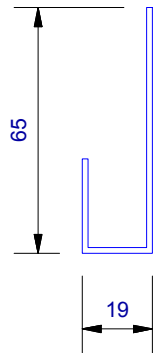

UA 4535
Locator Clip

UA 4862
Board Starter A

UA 4863
Board Starter B

Cavity Vent Strip

UA 4532
J Moulding

UA 4533
Head Starter

UA 7919
Inter - Storey Flashing

UA 7094
Female Flat Corner

UA 7095
Male Flat Corner

UA 7923
Ultraline Board

UA 5832
Soffit 65mm Clip Top

UA 5833
Soffit 30mm Clip Top

UA 7584
Jamb/Sill Clip Base

UA 5831
Soffit Clip Base

UA 7096
Flat Joints Top

UA 6324
2 Piece Joints Base

CLADCNRCAPE
External Corner Cap (1 : 3)

CLADCNRCAPI
Internal Corner Cap (1 : 3)

CLADSTAKECNR
Plastic Staking Corner (1 : 3)