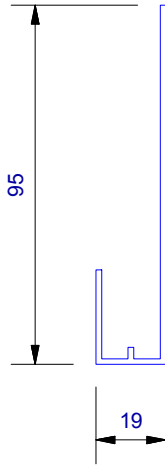

UA 4535
Locator Clip

UA 4862
Board Starter A

UA 4863
Board Starter B

Cavity Vent Strip

UA 4532
J Moulding

UA 4533
Head Starter

UA 7919
Inter-Storey Flashing

UA 7094
Female Flat Corner

UA 7095
Male Flat Corner

UA 5059
Traditional Board

UA 5832
Soffit 65mm Clip Top

UA 5833
Soffit 30mm Clip Top

UA 7584
Jamb/Sill Clip Base

UA 5831
Soffit Clip Base

UA 7096
Flat Joints Top

UA 6324
2 Piece Joints Base

CLADNRCAPE
External Corner Cap (1 : 3)

CLADNRCAPI
Internal Corner Cap (1 : 3)

CLADSTAKECNR
Plastic Staking Corner (1 : 3)