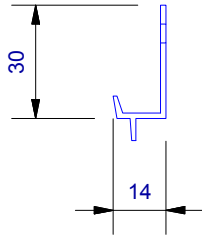

UA 4535
Locator Clip

UA 4862
Board Starter A

UA 4863
Board Starter B

Cavity Vent Strip

UA 4532
J Moulding

UA 4533
Head Starter

UA 7919
Inter-Storey Flashing

UA 7094
Female Flat Corner

UA 7095
Male Flat Corner

UA 5059
Traditional Board

UA 5832
Soffit 65mm Clip Top

UA 5833
Soffit 30mm Clip Top

UA 7584
Jamb/Sill Clip Base

UA 5831
Soffit Clip Base

UA 7096
Flat Joints Top

UA 6324
2 Piece Joints Base

CLADNRCAPE
External Corner Cap (1 : 3)

CLADNRCAPI
Internal Corner Cap (1 : 3)

CLADSTAKECNR
Plastic Staking Corner (1 : 3)