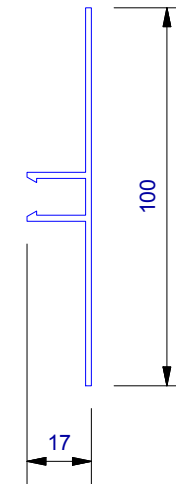

UA 4535
Locator Clip

UA 4862
Board Starter A

UA 4863
Board Starter B

Cavity Vent Strip

UA 4532
J Moulding

UA 4533
Head Starter

UA 7919
Inter-Storey Flashing

UA 7094
Female Flat Corner

UA 7095
Male Flat Corner

UA 5059
Traditional Board

UA 5832
Soffit 65mm Clip Top

UA 5833
Soffit 30mm Clip Top

UA 7584
Jamb/Sill Clip Base

UA 5831
Soffit Clip Base

UA 7096
Flat Joints Top

UA 6324
2 Piece Joints Base

CLADNRCAPE
External Corner Cap (1 : 3)

CLADNRCAPI
Internal Corner Cap (1 : 3)

CLADSTAKECNR
Plastic Staking Corner (1 : 3)