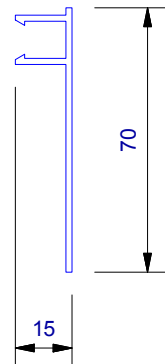

UA 7095
Male Flat Corner

UA 5059
Traditional Board

UA 5832
Soffit 65mm Clip Top

UA 5833
Soffit 30mm Clip Top

UA 7584
Jamb/Sill Clip Base

UA 5831
Soffit Clip Base

UA 7096
Flat Joints Top

UA 6324
2 Piece Joints Base

CLADNRCAPE
External Corner Cap (1 : 3)

CLADNRCAPI
Internal Corner Cap (1 : 3)

CLADSTAKECNR
Plastic Staking Corner (1 : 3)