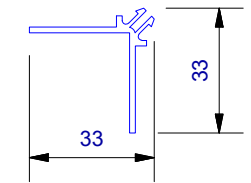

UA 4535
Locator Clip

UA 4862
Board Starter A

UA 4863
Board Starter B

Cavity Vent Strip

UA 4532
J Moulding

UA 4533
Head Starter

UA 7919
Inter-Storey Flashing

UA 7094
Female Flat Corner

UA 7095
Male Flat Corner

UA 5059
Traditional Board

UA 5832
Soffit 65mm Clip Top

UA 5833
Soffit 30mm Clip Top

UA 7584
Jamb/Sill Clip Base

UA 5831
Soffit Clip Base

UA 7096
Flat Joints Top

UA 6324
2 Piece Joints Base

CLADNRCAPE
External Corner Cap (1 : 3)

CLADNRCAPI
Internal Corner Cap (1 : 3)

CLADSTAKECNR
Plastic Staking Corner (1 : 3)