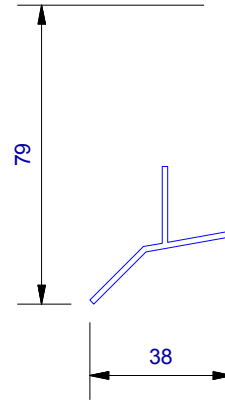

UA 4535
Locator Clip

UA 4862
Board Starter A

UA 4863
Board Starter B

Cavity Vent Strip

UA 4532
J Moulding

UA 4533
Head Starter

UA 7919
Inter-Storey Flashing

UA 7094
Female Flat Corner

UA 7095
Male Flat Corner

UA 5059
Traditional Board

UA 5832
Soffit 65mm Clip Top

UA 5833
Soffit 30mm Clip Top

UA 7584
Jamb/Sill Clip Base

UA 5831
Soffit Clip Base

UA 7096
Flat Joints Top

UA 6324
2 Piece Joints Base

CLADNRCAPE
External Corner Cap (1 : 3)

CLADNRCAPI
Internal Corner Cap (1 : 3)

CLADSTAKECNR
Plastic Staking Corner (1 : 3)