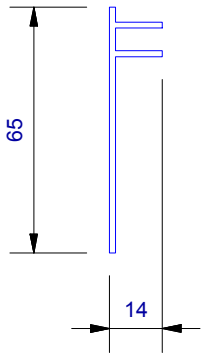

UA 4535
Locator Clip

UA 4862
Board Starter A

UA 4863
Board Starter B

Cavity Vent Strip

UA 4532
J Moulding

UA 4533
Head Starter

UA 7919
Inter-Storey Flashing

UA 7094
Female Flat Corner

UA 7095
Male Flat Corner

UA 5059
Traditional Board

UA 5832
Soffit 65mm Clip Top

UA 5833
Soffit 30mm Clip Top

UA 7584
Jamb/Sill Clip Base

UA 5831
Soffit Clip Base

UA 7096
Flat Joints Top

UA 6324
2 Piece Joints Base

CLADNRCAPE
External Corner Cap (1 : 3)

CLADNRCAPI
Internal Corner Cap (1 : 3)

CLADSTAKECNR
Plastic Staking Corner (1 : 3)