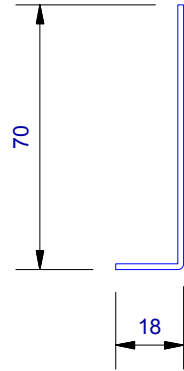

UA 4535
Locator Clip

UA 4862
Board Starter A

UA 4863
Board Starter B

Cavity Vent Strip

UA 4532
J Moulding

UA 4533
Head Starter

UA 7919
Inter-Storey Flashing

UA 7094
Female Flat Corner

UA 7095
Male Flat Corner

UA 5059
Traditional Board

UA 5832
Soffit 65mm Clip Top

UA 5833
Soffit 30mm Clip Top

UA 7584
Jamb/Sill Clip Base

UA 5831
Soffit Clip Base

UA 7096
Flat Joints Top

UA 6324
2 Piece Joints Base

CLADNRCAPE
External Corner Cap (1 : 3)

CLADNRCAPI
Internal Corner Cap (1 : 3)

CLADSTAKECNR
Plastic Staking Corner (1 : 3)