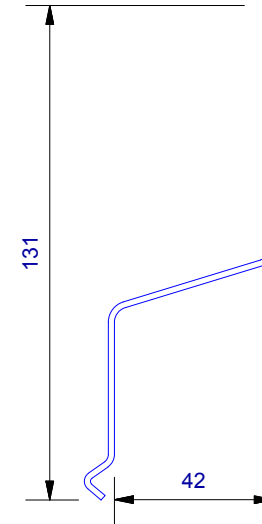

UA 4535
Locator Clip

UA 4862
Board Starter A

UA 4863
Board Starter B

Cavity Vent Strip

UA 4532
J Moulding

UA 4533
Head Starter

UA 7919
Inter-Storey Flashing

UA 7094
Female Flat Corner

UA 7095
Male Flat Corner

UA 5059
Traditional Board

UA 5832
Soffit 65mm Clip Top

UA 5833
Soffit 30mm Clip Top

UA 7584
Jamb/Sill Clip Base

UA 5831
Soffit Clip Base

UA 7096
Flat Joints Top

UA 6324
2 Piece Joints Base

CLADNRCAPE
External Corner Cap (1 : 3)

CLADNRCAPI
Internal Corner Cap (1 : 3)

CLADSTAKECNR
Plastic Staking Corner (1 : 3)