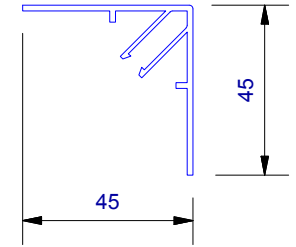

UA 4535
Locator Clip

UA 4862
Board Starter A

UA 4863
Board Starter B

Cavity Vent Strip

UA 4532
J Moulding

UA 4533
Head Starter

UA 7919
Inter-Storey Flashing

UA 7094
Female Flat Corner

UA 7095
Male Flat Corner

UA 5059
Traditional Board

UA 5832
Soffit 65mm Clip Top

UA 5833
Soffit 30mm Clip Top

UA 7584
Jamb/Sill Clip Base

UA 5831
Soffit Clip Base

UA 7096
Flat Joints Top

UA 6324
2 Piece Joints Base

CLADNRCAPE
External Corner Cap (1 : 3)

CLADNRCAPI
Internal Corner Cap (1 : 3)

CLADSTAKECNR
Plastic Staking Corner (1 : 3)