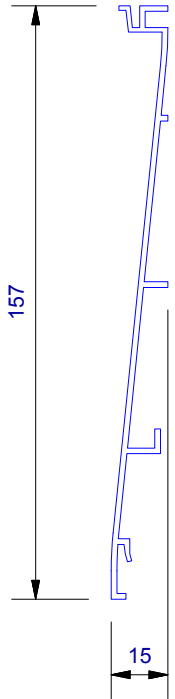

UA 4535
Locator Clip

UA 4862
Board Starter A

UA 4863
Board Starter B

Cavity Vent Strip

UA 4532
J Moulding

UA 4533
Head Starter

UA 7919
Inter-Storey Flashing

UA 7094
Female Flat Corner

UA 7095
Male Flat Corner

UA 5059
Traditional Board

UA 5832
Soffit 65mm Clip Top

UA 5833
Soffit 30mm Clip Top

UA 7584
Jamb/Sill Clip Base

UA 5831
Soffit Clip Base

UA 7096
Flat Joints Top

UA 6324
2 Piece Joints Base

CLADNRCAPE
External Corner Cap (1 : 3)

CLADNRCAPI
Internal Corner Cap (1 : 3)

CLADSTAKECNR
Plastic Staking Corner (1 : 3)