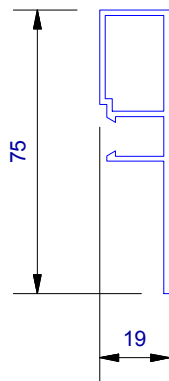

UA 7095
Male Flat Corner

UA 5059
Traditional Board

UA 5832
Soffit 65mm Clip Top

UA 5833
Soffit 30mm Clip Top

UA 7584
Jamb/Sill Clip Base

UA 5831
Soffit Clip Base

UA 7096
Flat Joints Top

UA 6324
2 Piece Joints Base

CLADNRCAPE
External Corner Cap (1 : 3)

CLADNRCAPI
Internal Corner Cap (1 : 3)

CLADSTAKECNR
Plastic Staking Corner (1 : 3)