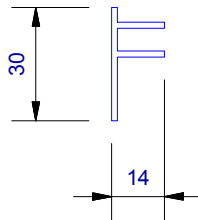

UA 7095
Male Flat Corner

UA 5059
Traditional Board

UA 5832
Soffit 65mm Clip Top

UA 5833
Soffit 30mm Clip Top

UA 7584
Jamb/Sill Clip Base

UA 5831
Soffit Clip Base

UA 7096
Flat Joints Top

UA 6324
2 Piece Joints Base

CLADNRCAPE
External Corner Cap (1 : 3)

CLADNRCAPI
Internal Corner Cap (1 : 3)

CLADSTAKECNR
Plastic Staking Corner (1 : 3)