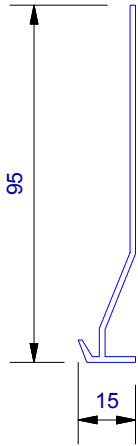

UA 4535
Locator Clip

UA 4862
Board Starter A

UA 4863
Board Starter B

Cavity Vent Strip

UA 4532
J Moulding

UA 4533
Head Starter

UA 7919
Inter-Storey Flashing

UA 7094
Female Flat Corner

UA 7095
Male Flat Corner

UA 5059
Traditional Board

UA 5832
Soffit 65mm Clip Top

UA 5833
Soffit 30mm Clip Top

UA 7584
Jamb/Sill Clip Base

UA 5831
Soffit Clip Base

UA 7096
Flat Joints Top

UA 6324
2 Piece Joints Base

CLADNRCAPE
External Corner Cap (1 : 3)

CLADNRCAPI
Internal Corner Cap (1 : 3)

CLADSTAKECNR
Plastic Staking Corner (1 : 3)