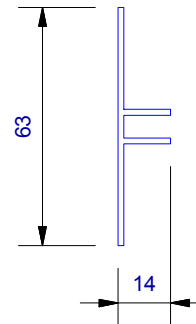

UA 7095
Male Flat Corner

UA 5059
Traditional Board

UA 5832
Soffit 65mm Clip Top

UA 5833
Soffit 30mm Clip Top

UA 7584
Jamb/Sill Clip Base

UA 5831
Soffit Clip Base

UA 7096
Flat Joints Top

UA 6324
2 Piece Joints Base

CLADNRCAPE
External Corner Cap (1 : 3)

CLADNRCAPI
Internal Corner Cap (1 : 3)

CLADSTAKECNR
Plastic Staking Corner (1 : 3)