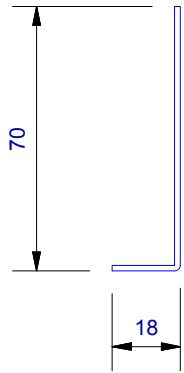

UA 4535
Locator Clip

UA 4863
Board Starter B

Cavity Vent Strip

UA 4532
J Moulding

UA 4533
Head Starter

UA 7919
Inter - Storey Flashing

UA 7094
Female Flat Corner

UA 6975
Shadoline board

UA 7095
Male Flat Corner

UA 5832
Soffit 65mm Clip Top

UA 5833
Soffit 30mm Clip Top

UA 7584
Jamb/Sill Clip Base

UA 5831
Soffit Clip Base

UA 7096
Flat Joints Top

UA 6324
2 Piece Joints Base

CLADNRCAP
Corner Cap (1 : 3)

CLADNRCAPI
Internal Corner Cap (1 : 3)

CLADSTAKECNR
Plastic Staking Corner (1 : 3)