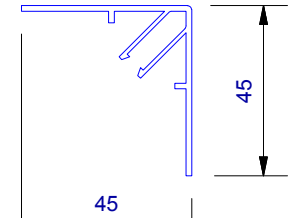

UA 4535
Locator Clip

UA 4863
Board Starter B

Cavity Vent Strip

UA 4532
J Moulding

UA 4533
Head Starter

UA 7919
Inter - Storey Flashing

UA 7094
Female Flat Corner

UA 6975
Shadoline board

UA 7095
Male Flat Corner

UA 5832
Soffit 65mm Clip Top

UA 5833
Soffit 30mm Clip Top

UA 7584
Jamb/Sill Clip Base

UA 5831
Soffit Clip Base

UA 7096
Flat Joints Top

UA 6324
2 Piece Joints Base

CLADNRCAP
Corner Cap (1 : 3)

CLADNRCAPI
Internal Corner Cap (1 : 3)

CLADSTAKECNR
Plastic Staking Corner (1 : 3)