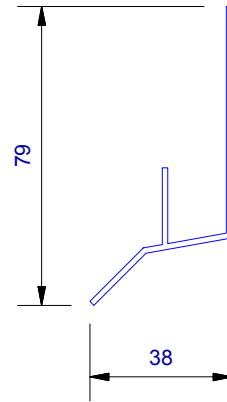

UA 4535
Locator Clip

UA 4863
Board Starter B

Cavity Vent Strip

UA 4532
J Moulding

UA 4533
Head Starter

UA 7919
Inter - Storey Flashing

UA 7094
Female Flat Corner

UA 6975
Shadoline board

UA 7095
Male Flat Corner

UA 5832
Soffit 65mm Clip Top

UA 5833
Soffit 30mm Clip Top

UA 7584
Jamb/Sill Clip Base

UA 5831
Soffit Clip Base

UA 7096
Flat Joints Top

UA 6324
2 Piece Joints Base

CLADNRCAP
Corner Cap (1 : 3)

CLADNRCAPI
Internal Corner Cap (1 : 3)

CLADSTAKECNR
Plastic Staking Corner (1 : 3)