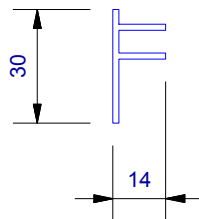

UA 4535
Locator Clip

UA 4863
Board Starter B

Cavity Vent Strip

UA 4532
J Moulding

UA 4533
Head Starter

UA 7919
Inter - Storey Flashing

UA 7094
Female Flat Corner

UA 6975
Shadoline board

UA 7095
Male Flat Corner

UA 5832
Soffit 65mm Clip Top

UA 5833
Soffit 30mm Clip Top

UA 7584
Jamb/Sill Clip Base

UA 5831
Soffit Clip Base

UA 7096
Flat Joints Top

UA 6324
2 Piece Joints Base

CLADNRCAP
Corner Cap (1 : 3)

CLADNRCAPI
Internal Corner Cap (1 : 3)

CLADSTAKECNR
Plastic Staking Corner (1 : 3)