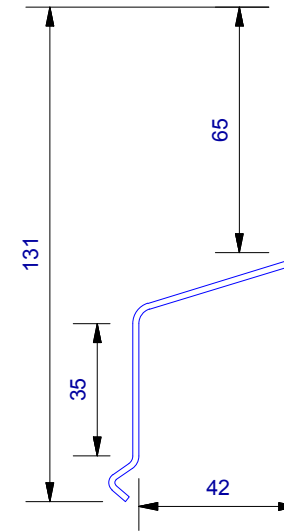

UA 4535
Locator Clip

UA 4863
Board Starter B

Cavity Vent Strip

UA 4532
J Moulding

UA 4533
Head Starter

UA 7919
Inter - Storey Flashing

UA 7094
Female Flat Corner

UA 6975
Shadoline board

UA 7095
Male Flat Corner

UA 5832
Soffit 65mm Clip Top

UA 5833
Soffit 30mm Clip Top

UA 7584
Jamb/Sill Clip Base

UA 5831
Soffit Clip Base

UA 7096
Flat Joints Top

UA 6324
2 Piece Joints Base

CLADNRCAP
Corner Cap (1 : 3)

CLADNRCAPI
Internal Corner Cap (1 : 3)

CLADSTAKECNR
Plastic Staking Corner (1 : 3)