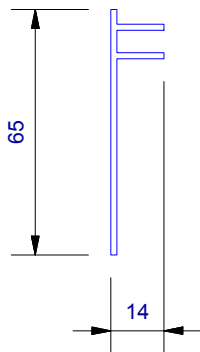

UA 4535
Locator Clip

UA 4863
Board Starter B

Cavity Vent Strip

UA 4532
J Moulding

UA 4533
Head Starter

UA 7919
Inter - Storey Flashing

UA 7094
Female Flat Corner

UA 6975
Shadoline board

UA 7095
Male Flat Corner

UA 5832
Soffit 65mm Clip Top

UA 5833
Soffit 30mm Clip Top

UA 7584
Jamb/Sill Clip Base

UA 5831
Soffit Clip Base

UA 7096
Flat Joints Top

UA 6324
2 Piece Joints Base

CLADNRCAP
Corner Cap (1 : 3)

CLADNRCAPI
Internal Corner Cap (1 : 3)

CLADSTAKECNR
Plastic Staking Corner (1 : 3)