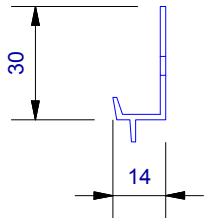

UA 4535
Locator Clip

UA 4863
Board Starter B

Cavity Vent Strip

UA 4532
J Moulding

UA 4533
Head Starter

UA 7919
Inter - Storey Flashing

UA 7094
Female Flat Corner

UA 6975
Shadoline board

UA 7095
Male Flat Corner

UA 5832
Soffit 65mm Clip Top

UA 5833
Soffit 30mm Clip Top

UA 7584
Jamb/Sill Clip Base

UA 5831
Soffit Clip Base

UA 7096
Flat Joints Top

UA 6324
2 Piece Joints Base

CLADNRCAP
Corner Cap (1 : 3)

CLADNRCAPI
Internal Corner Cap (1 : 3)

CLADSTAKECNR
Plastic Staking Corner (1 : 3)