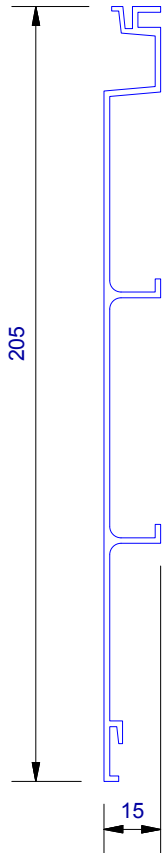

UA 4535
Locator Clip

UA 4863
Board Starter B

Cavity Vent Strip

UA 4532
J Moulding

UA 4533
Head Starter

UA 7919
Inter - Storey Flashing

UA 7094
Female Flat Corner

UA 6975
Shadoline board

UA 7095
Male Flat Corner

UA 5832
Soffit 65mm Clip Top

UA 5833
Soffit 30mm Clip Top

UA 7584
Jamb/Sill Clip Base

UA 5831
Soffit Clip Base

UA 7096
Flat Joints Top

UA 6324
2 Piece Joints Base

CLADNRCAP
Corner Cap (1 : 3)

CLADNRCAPI
Internal Corner Cap (1 : 3)

CLADSTAKECNR
Plastic Staking Corner (1 : 3)