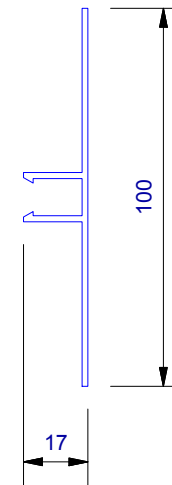

UA 4535
Locator Clip

UA 4863
Board Starter B

Cavity Vent Strip

UA 4532
J Moulding

UA 4533
Head Starter

UA 7919
Inter - Storey Flashing

UA 7094
Female Flat Corner

UA 6975
Shadoline board

UA 7095
Male Flat Corner

UA 5832
Soffit 65mm Clip Top

UA 5833
Soffit 30mm Clip Top

UA 7584
Jamb/Sill Clip Base

UA 5831
Soffit Clip Base

UA 7096
Flat Joints Top

UA 6324
2 Piece Joints Base

CLADNRCAP
Corner Cap (1 : 3)

CLADNRCAPI
Internal Corner Cap (1 : 3)

CLADSTAKECNR
Plastic Staking Corner (1 : 3)