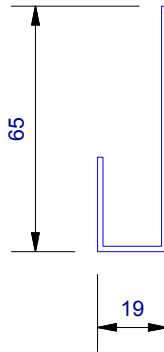

UA 4535
Locator Clip

UA 4863
Board Starter B

Cavity Vent Strip

UA 4532
J Moulding

UA 4533
Head Starter

UA 7919
Inter - Storey Flashing

UA 7094
Female Flat Corner

UA 6975
Shadoline board

UA 7095
Male Flat Corner

UA 5832
Soffit 65mm Clip Top

UA 5833
Soffit 30mm Clip Top

UA 7584
Jamb/Sill Clip Base

UA 5831
Soffit Clip Base

UA 7096
Flat Joints Top

UA 6324
2 Piece Joints Base

CLADNRCAP
Corner Cap (1 : 3)

CLADNRCAPI
Internal Corner Cap (1 : 3)

CLADSTAKECNR
Plastic Staking Corner (1 : 3)