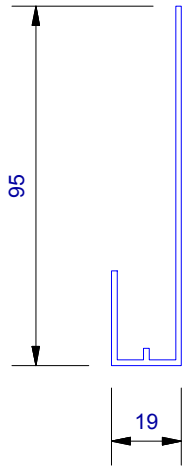

UA 4535
Locator Clip

UA 4863
Board Starter B

Cavity Vent Strip

UA 4532
J Moulding

UA 4533
Head Starter

UA 7919
Inter - Storey Flashing

UA 7094
Female Flat Corner

UA 6975
Shadoline board

UA 7095
Male Flat Corner

UA 5832
Soffit 65mm Clip Top

UA 5833
Soffit 30mm Clip Top

UA 7584
Jamb/Sill Clip Base

UA 5831
Soffit Clip Base

UA 7096
Flat Joints Top

UA 6324
2 Piece Joints Base

CLADNRCAP
Corner Cap (1 : 3)

CLADNRCAPI
Internal Corner Cap (1 : 3)

CLADSTAKECNR
Plastic Staking Corner (1 : 3)