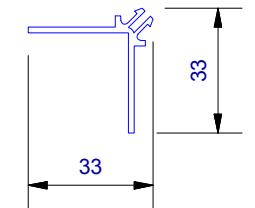

UA 4535
Locator Clip

UA 4863
Board Starter B

Cavity Vent Strip

UA 4532
J Moulding

UA 4533
Head Starter

UA 7919
Inter - Storey Flashing

UA 7094
Female Flat Corner

UA 6975
Shadoline board

UA 7095
Male Flat Corner

UA 5832
Soffit 65mm Clip Top

UA 5833
Soffit 30mm Clip Top

UA 7584
Jamb/Sill Clip Base

UA 5831
Soffit Clip Base

UA 7096
Flat Joints Top

UA 6324
2 Piece Joints Base

CLADNRCAP
Corner Cap (1 : 3)

CLADNRCAPI
Internal Corner Cap (1 : 3)

CLADSTAKECNR
Plastic Staking Corner (1 : 3)