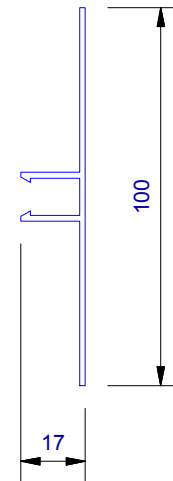

UA 4535
Locator Clip

UA 4862
Board Starter A

UA 4863
Board Starter B

Cavity Vent Strip

UA 4532
J Moulding

UA 4533
Head Starter

UA 7919
Inter - Storey Flashing

UA 7094
Female Flat Corner

UA 7095
Male Flat Corner

UA 6975
Shadoline board

UA 5832
Soffit 65mm Clip Top

UA 5833
Soffit 30mm Clip Top

UA 7584
Jamb/Sill Clip Base

UA 5831
Soffit Clip Base

UA 7096
Flat Joints Top

UA 6324
2 Piece Joints Base

CLADCNRCAPE
External Corner Cap (1 : 3)

CLADCNRCAPI
Internal Corner Cap (1 : 3)

CLADSTAKECNR
Plastic Staking Corner (1 : 3)