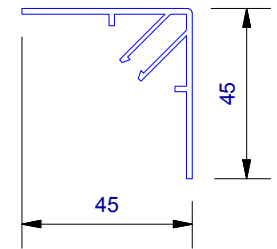

UA 4535
Locator Clip

UA 4862
Board Starter A

UA 4863
Board Starter B

Cavity Vent Strip

UA 4532
J Moulding

UA 4533
Head Starter

UA 7919
Inter - Storey Flashing

UA 7094
Female Flat Corner

UA 7095
Male Flat Corner

UA 6975
Shadoline board

UA 5832
Soffit 65mm Clip Top

UA 5833
Soffit 30mm Clip Top

UA 7584
Jamb/Sill Clip Base

UA 5831
Soffit Clip Base

UA 7096
Flat Joints Top

UA 6324
2 Piece Joints Base

CLADCNRCAPE
External Corner Cap (1 : 3)

CLADCNRCAPI
Internal Corner Cap (1 : 3)

CLADSTAKECNR
Plastic Staking Corner (1 : 3)