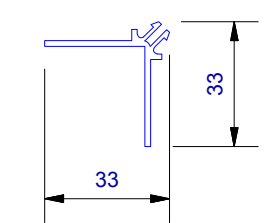

UA 4535
Locator Clip

UA 4862
Board Starter A

UA 4863
Board Starter B

Cavity Vent Strip

UA 4532
J Moulding

UA 4533
Head Starter

UA 7919
Inter - Storey Flashing

UA 7094
Female Flat Corner

UA 7095
Male Flat Corner

UA 6975
Shadoline board

UA 5832
Soffit 65mm Clip Top

UA 5833
Soffit 30mm Clip Top

UA 7584
Jamb/Sill Clip Base

UA 5831
Soffit Clip Base

UA 7096
Flat Joints Top

UA 6324
2 Piece Joints Base

CLADCNRCAPE
External Corner Cap (1 : 3)

CLADCNRCAPI
Internal Corner Cap (1 : 3)

CLADSTAKECNR
Plastic Staking Corner (1 : 3)