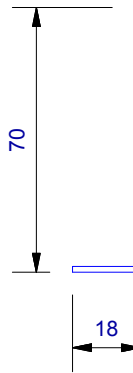

UA 4535
Locator Clip

UA 4862
Board Starter A

UA 4863
Board Starter B

Cavity Vent Strip

UA 4532
J Moulding

UA 4533
Head Starter

UA 7919
Inter - Storey Flashing

UA 7094
Female Flat Corner

UA 7095
Male Flat Corner

UA 6975
Shadoline board

UA 5832
Soffit 65mm Clip Top

UA 5833
Soffit 30mm Clip Top

UA 7584
Jamb/Sill Clip Base

UA 5831
Soffit Clip Base

UA 7096
Flat Joints Top

UA 6324
2 Piece Joints Base

CLADCNRCAPE
External Corner Cap (1 : 3)

CLADCNRCAPI
Internal Corner Cap (1 : 3)

CLADSTAKECNR
Plastic Staking Corner (1 : 3)