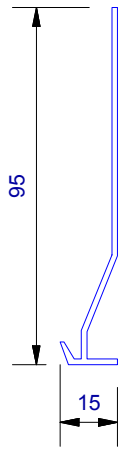

UA 4535
Locator Clip

UA 4862
Board Starter A

UA 4863
Board Starter B

Cavity Vent Strip

UA 4532
J Moulding

UA 4533
Head Starter

UA 7919
Inter - Storey Flashing

UA 7094
Female Flat Corner

UA 7095
Male Flat Corner

UA 6975
Shadoline board

UA 5832
Soffit 65mm Clip Top

UA 5833
Soffit 30mm Clip Top

UA 7584
Jamb/Sill Clip Base

UA 5831
Soffit Clip Base

UA 7096
Flat Joints Top

UA 6324
2 Piece Joints Base

CLADCNRCAPE
External Corner Cap (1 : 3)

CLADCNRCAPI
Internal Corner Cap (1 : 3)

CLADSTAKECNR
Plastic Staking Corner (1 : 3)