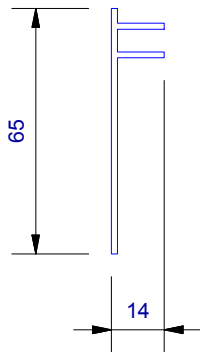

UA 4535
Locator Clip

UA 4862
Board Starter A

UA 4863
Board Starter B

Cavity Vent Strip

UA 4532
J Moulding

UA 4533
Head Starter

UA 7919
Inter - Storey Flashing

UA 7094
Female Flat Corner

UA 7095
Male Flat Corner

UA 6975
Shadoline board

UA 5832
Soffit 65mm Clip Top

UA 5833
Soffit 30mm Clip Top

UA 7584
Jamb/Sill Clip Base

UA 5831
Soffit Clip Base

UA 7096
Flat Joints Top

UA 6324
2 Piece Joints Base

CLADCNRCAPE
External Corner Cap (1 : 3)

CLADCNRCAPI
Internal Corner Cap (1 : 3)

CLADSTAKECNR
Plastic Staking Corner (1 : 3)