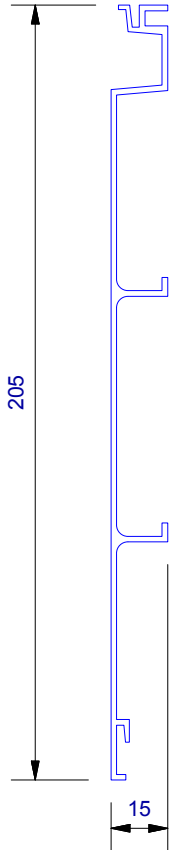

UA 4535
Locator Clip

UA 4862
Board Starter A

UA 4863
Board Starter B

Cavity Vent Strip

UA 4532
J Moulding

UA 4533
Head Starter

UA 7919
Inter - Storey Flashing

UA 7094
Female Flat Corner

UA 7095
Male Flat Corner

UA 6975
Shadoline board

UA 5832
Soffit 65mm Clip Top

UA 5833
Soffit 30mm Clip Top

UA 7584
Jamb/Sill Clip Base

UA 5831
Soffit Clip Base

UA 7096
Flat Joints Top

UA 6324
2 Piece Joints Base

CLADCNRCAPE
External Corner Cap (1 : 3)

CLADCNRCAPI
Internal Corner Cap (1 : 3)

CLADSTAKECNR
Plastic Staking Corner (1 : 3)