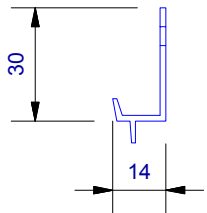

UA 4535
Locator Clip

UA 4862
Board Starter A

UA 4863
Board Starter B

Cavity Vent Strip

UA 4532
J Moulding

UA 4533
Head Starter

UA 7919
Inter - Storey Flashing

UA 7094
Female Flat Corner

UA 7095
Male Flat Corner

UA 6975
Shadoline board

UA 5832
Soffit 65mm Clip Top

UA 5833
Soffit 30mm Clip Top

UA 7584
Jamb/Sill Clip Base

UA 5831
Soffit Clip Base

UA 7096
Flat Joints Top

UA 6324
2 Piece Joints Base

CLADCNRCAPE
External Corner Cap (1 : 3)

CLADCNRCAPI
Internal Corner Cap (1 : 3)

CLADSTAKECNR
Plastic Staking Corner (1 : 3)