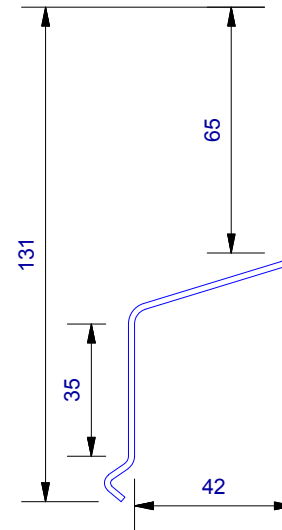

UA 4535
Locator Clip

UA 4862
Board Starter A

UA 4863
Board Starter B

Cavity Vent Strip

UA 4532
J Moulding

UA 4533
Head Starter

UA 7919
Inter - Storey Flashing

UA 7094
Female Flat Corner

UA 7095
Male Flat Corner

UA 6975
Shadoline board

UA 5832
Soffit 65mm Clip Top

UA 5833
Soffit 30mm Clip Top

UA 7584
Jamb/Sill Clip Base

UA 5831
Soffit Clip Base

UA 7096
Flat Joints Top

UA 6324
2 Piece Joints Base

CLADCNRCAPE
External Corner Cap (1 : 3)

CLADCNRCAPI
Internal Corner Cap (1 : 3)

CLADSTAKECNR
Plastic Staking Corner (1 : 3)