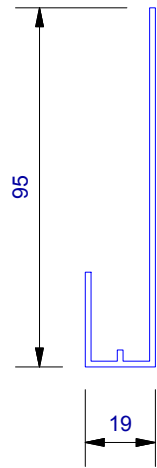

UA 4535
Locator Clip

UA 4862
Board Starter A

UA 4863
Board Starter B

Cavity Vent Strip

UA 4532
J Moulding

UA 4533
Head Starter

UA 7919
Inter - Storey Flashing

UA 7094
Female Flat Corner

UA 7095
Male Flat Corner

UA 6975
Shadoline board

UA 5832
Soffit 65mm Clip Top

UA 5833
Soffit 30mm Clip Top

UA 7584
Jamb/Sill Clip Base

UA 5831
Soffit Clip Base

UA 7096
Flat Joints Top

UA 6324
2 Piece Joints Base

CLADCNRCAPE
External Corner Cap (1 : 3)

CLADCNRCAPI
Internal Corner Cap (1 : 3)

CLADSTAKECNR
Plastic Staking Corner (1 : 3)