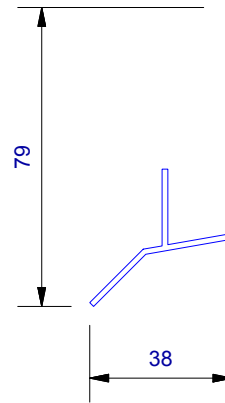

UA 4535
Locator Clip

UA 4862
Board Starter A

UA 4863
Board Starter B

Cavity Vent Strip

UA 4532
J Moulding

UA 4533
Head Starter

UA 7919
Inter - Storey Flashing

UA 7094
Female Flat Corner

UA 7095
Male Flat Corner

UA 6975
Shadoline board

UA 5832
Soffit 65mm Clip Top

UA 5833
Soffit 30mm Clip Top

UA 7584
Jamb/Sill Clip Base

UA 5831
Soffit Clip Base

UA 7096
Flat Joints Top

UA 6324
2 Piece Joints Base

CLADCNRCAPE
External Corner Cap (1 : 3)

CLADCNRCAPI
Internal Corner Cap (1 : 3)

CLADSTAKECNR
Plastic Staking Corner (1 : 3)