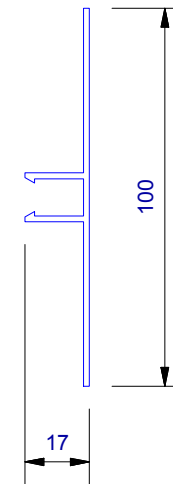

UA 4535
Locator Clip

UA 4863
Vertical Board Starter

Cavity Vent Strip

UA 4532
J Moulding

UA 4533
Head Starter

UA 7919
Inter - Storey Flashing

UA 7094
Female Flat Corner

UA 7726
SHADO 100 BOARD

UA 7095
Male Flat Corner

UA 5832
Soffit 65mm Clip Top

UA 5833
Soffit 30mm Clip Top

UA 7584
Jamb/Sill Clip Base

UA 5831
Soffit Clip Base

UA 7096
Flat Joints Top

UA 6324
2 Piece Joints Base

CLADCNRCAP
Corner Cap

www.ulltraclad.co.nz

© ULLRICH ALUMINIUM - All Rights Reserved

V24

Rev : 10

SHADO 100 PROFILES
UA 7726 SHADO 100 BOARD

VERTICAL CAVITY SYSTEM

Scale: 1 : 2 @ A4 - 2019

Brnz Appraisal #796 2019. (Vertical)