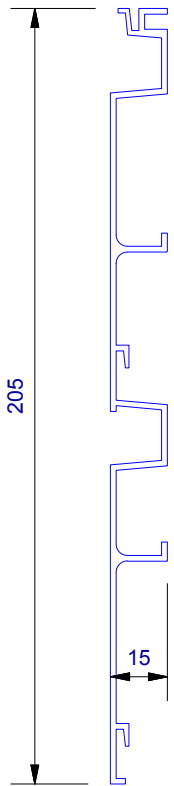

UA 4535
Locator Clip

UA 4863
Vertical Board Starter

Cavity Vent Strip

UA 4532
J Moulding

UA 4533
Head Starter

UA 7919
Inter - Storey Flashing

UA 7094
Female Flat Corner

UA 7726
SHADO 100 BOARD

UA 7095
Male Flat Corner

UA 5832
Soffit 65mm Clip Top

UA 5833
Soffit 30mm Clip Top

UA 7584
Jamb/Sill Clip Base

UA 5831
Soffit Clip Base

UA 7096
Flat Joints Top

UA 6324
2 Piece Joints Base

CLADCNRCAP
Corner Cap

www.ulltraclad.co.nz

© ULLRICH ALUMINIUM - All Rights Reserved

V24

Rev : 10

SHADO 100 PROFILES
UA 7726 SHADO 100 BOARD

VERTICAL CAVITY SYSTEM

Scale: 1 : 2 @ A4 - 2019

Brnz Appraisal #796 2019. (Vertical)