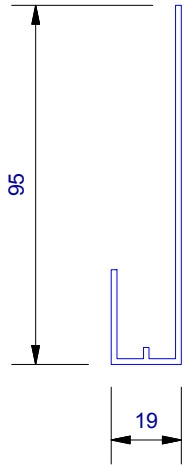

UA 4535
Locator Clip

UA 4863
Vertical Board Starter

Cavity Vent Strip

UA 4532
J Moulding

UA 4533
Head Starter

UA 7919
Inter - Storey Flashing

UA 7094
Female Flat Corner

UA 7726
SHADO 100 BOARD

UA 7095
Male Flat Corner

UA 5832
Soffit 65mm Clip Top

UA 5833
Soffit 30mm Clip Top

UA 7584
Jamb/Sill Clip Base

UA 5831
Soffit Clip Base

UA 7096
Flat Joints Top

UA 6324
2 Piece Joints Base

CLADCNRCAP
Corner Cap

www.ulltraclad.co.nz

© ULLRICH ALUMINIUM - All Rights Reserved

V24

Rev : 10

SHADO 100 PROFILES
UA 7726 SHADO 100 BOARD

VERTICAL CAVITY SYSTEM

Scale: 1 : 2 @ A4 - 2019

Brnz Appraisal #796 2019. (Vertical)