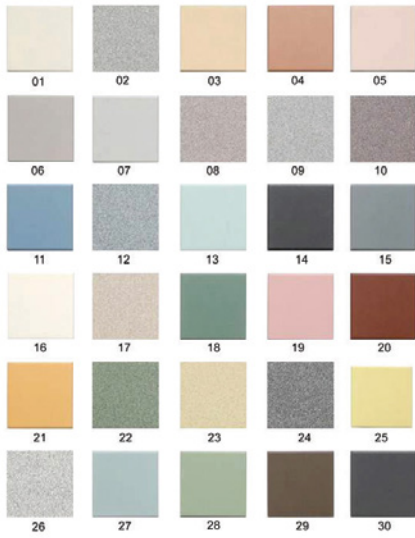

OLDE VINTAGE

Olde Vintage

Tile Warehouse has a stunning range of tessellated tiles from Portugal. Available as separate pieces for self-design.

Over 30 colours available in black, blue, brick, grey, white, yellow, turquoise and ochre.

Many sizes, shapes and textures available also as well as accompanying copings.*

*Available on order only.

Olde Vintage

Olde Vintage

Sizes & Shapes smooth texture

0800 289 845
tilewarehouse.co.nz