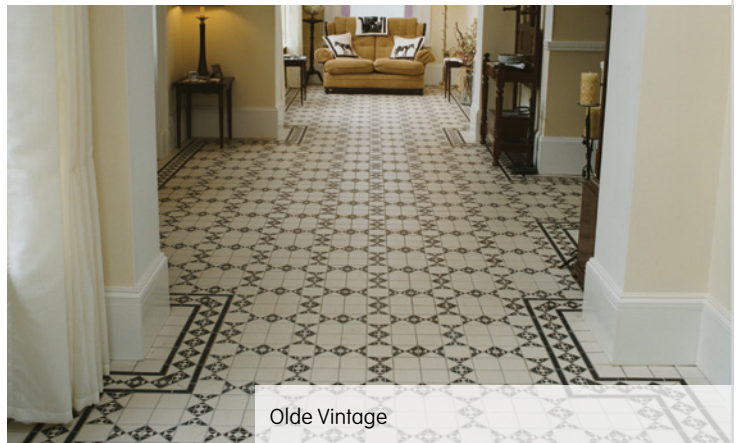

Olde Vintage