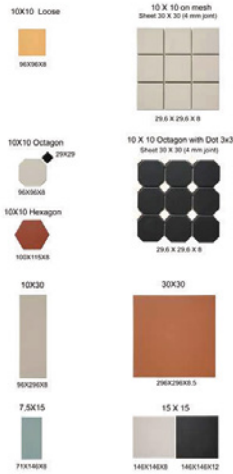

OLDE VINTAGE

Olde Vintage

Tile Warehouse has a stunning range of tessellated tiles from Portugal. Available as separate pieces for self-design.

Over 30 colours available in black, blue, brick, grey, white, yellow, turquoise and ochre.

Many sizes, shapes and textures available also as well as accompanying copings.*

*Available on order only.

Olde Vintage

Olde Vintage

Sizes & Shapes smooth texture

0800 289 845
tilewarehouse.co.nz