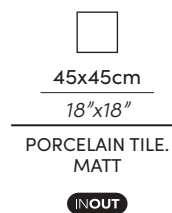

# CRASSANA

PORCELAIN TILE

NATURAL / 2OUT ANTIQUE NATURAL

PEARL

GREY / 2OUT ANTIQUE GREY

\*GRAPHITE / 2OUT ANTIQUE GRAPHITE

138  
-  
139

\* Not available in 45X45CM · 18"X18" MT