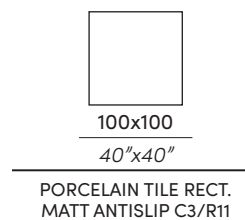

SUMUM
PORCELAIN TILE

WEBSITE

154
—
155