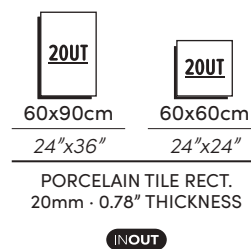

# CRASSANA

PORCELAIN TILE

NATURAL / 2OUT ANTIQUE NATURAL

PEARL

GREY / 2OUT ANTIQUE GREY

\*GRAPHITE / 2OUT ANTIQUE GRAPHITE

138  
-  
139

\* Not available in 45X45CM · 18"X18" MT