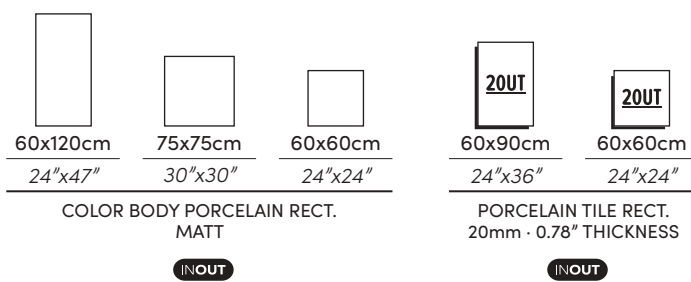

WEBSITE

MERLOT

PORCELAIN TILE

GRAPHITE