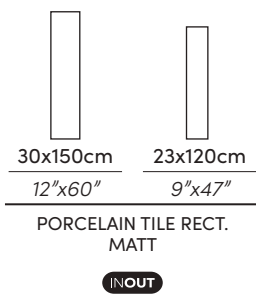

WEBSITE

VERSAT

PORCELAIN TILE

ASH