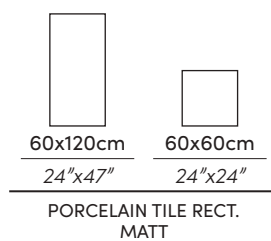

# STRATO

PORCELAIN TILE

WEBSITE

NATURAL

LIGHT

36  
—  
37