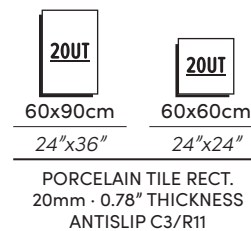

# STRATO

PORCELAIN TILE

WEBSITE

NATURAL

LIGHT

36  
—  
37