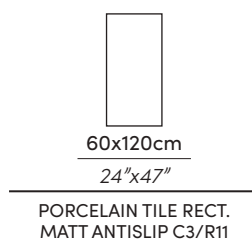

# STRATO

PORCELAIN TILE

WEBSITE

NATURAL

LIGHT

36  
—  
37