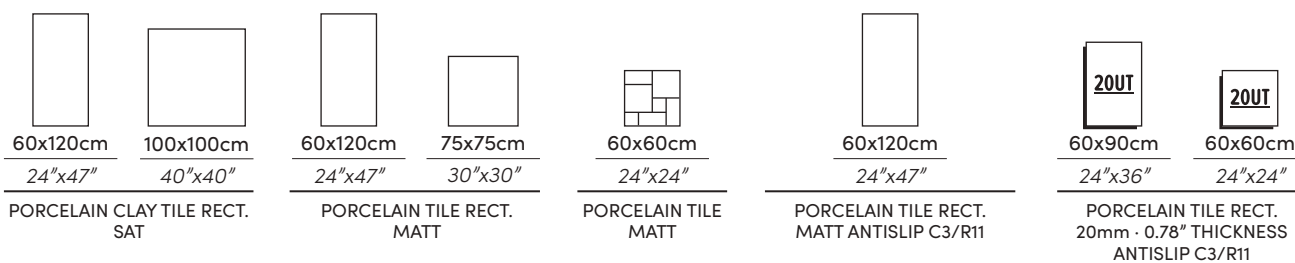

SOFT GREY\*

\* Only 100X100CM · 40"X40" / 60X120CM · 24"X47" satin  
\*\* Not available in satin

IVORY\*\*

GREY\*\*

NATURAL\*\*

26  
—  
27

**Floor** | Sakhir Multi Ivory MT 60X60cm · 24"X24"

*A strong passion  
for VERSATILE  
and EXCLUSIVE  
aesthetics*