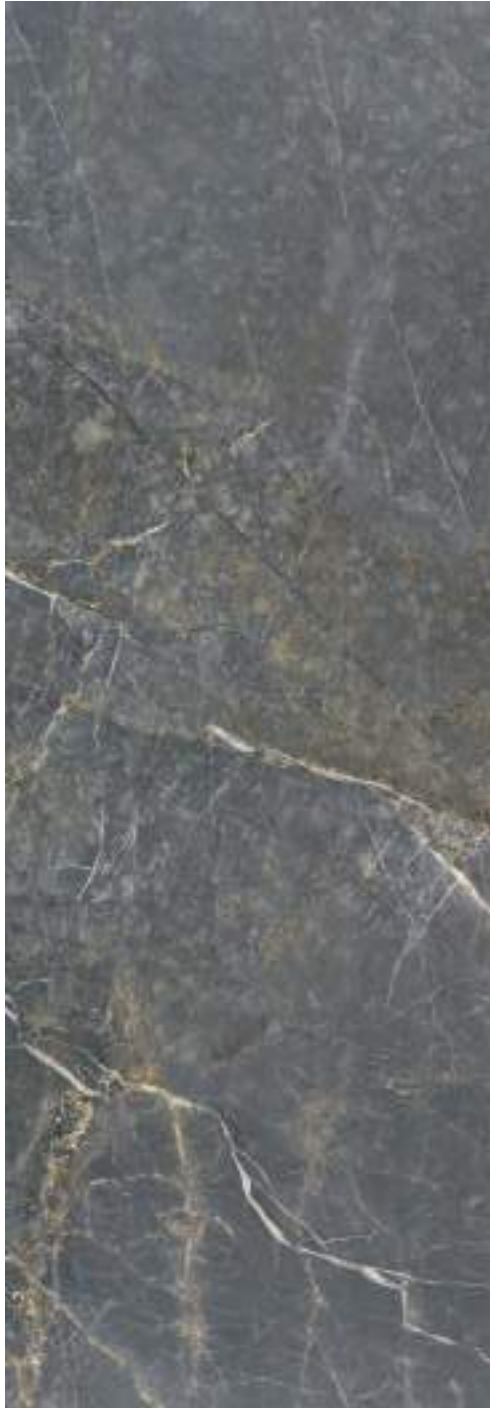

# SYRAH

PORCELAIN TILE

WEBSITE

IVORY

LIGHT

NATURAL

82  
-  
83

120x120cm  
47"x47"