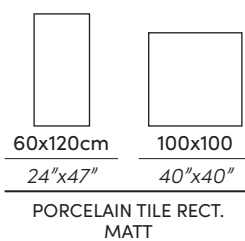

SUMUM
PORCELAIN TILE

WEBSITE

154
—
155