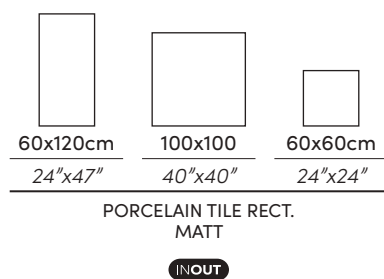

# CRASSANA

PORCELAIN TILE

NATURAL / 2OUT ANTIQUE NATURAL

PEARL

GREY / 2OUT ANTIQUE GREY

\*GRAPHITE / 2OUT ANTIQUE GRAPHITE

138  
-  
139

\* Not available in 45X45CM · 18"X18" MT