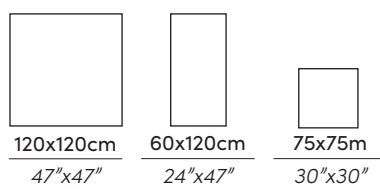

PORCELAIN TILE RECT.
MATT