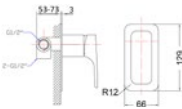

PSL3001
PSL3001-B