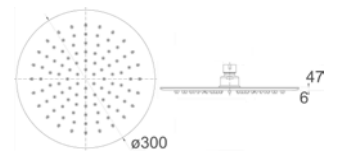

Product Type : Overhead Shower
Colour: Polished SS304
300mm Curved panel & flat back
Wels ,Star Rating: 3 (8.5L/Min)