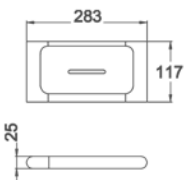

Kara Soap Basket
3605D