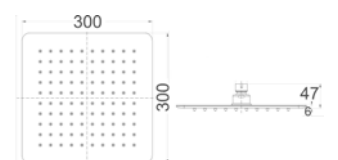

Product Type : Overhead Shower
Colour: Polished SS304
300mm Curved panel & flat back
Wels ,Star Rating: 4 (7.5L/Min)