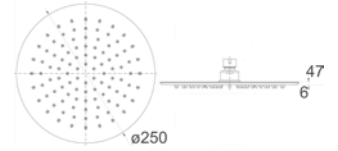

Seto Sliding Shower Rail
Matt Black
HPA66-301-B

Product Type: Sliding Rail Shower
Colour: Matt Black
WELS Star Rating: 4 (7.5L/min)

SHOWER HEAD

KARA Overhead Shower
Chrome
HPA11-102

Product Type : Overhead Shower
Colour: Polished SS304
250mm Curved panel & flat back
Wels ,Star Rating: 3 (8.0L/Min)