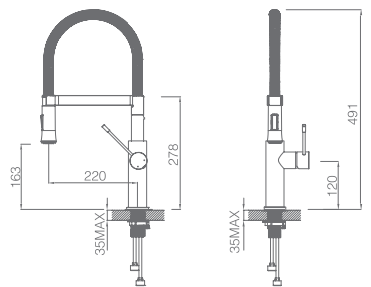

Product Type: Sink Mixer
Colour: Chrome
Cartridge/Aerator: Kerox/Neoperl
WELS Star Rating: 5 (5.5L/min)

Chrome finish
High Quality European cartridge. 35mm
Dual spray function
Easy clean germany neopearl aerator & flow controller