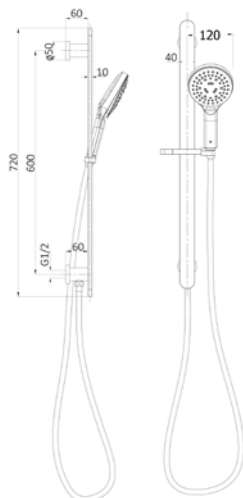

Product Type : Multifunction Shower Set
 Colour: Chrome
 Bottom water inlet for easy use
 250mm Brass shower head for better coverage
 3 Function push button hand shower
 All components made by brass for product longevity
 Wels ,Star Rating: 3 (9.0L/Min)

Kara Sliding Shower Rail with
Integrated Water Inlet
Chrome
HPA11-301D

Product Type: Sliding Rail Shower
Colour: Chrome
WELS Star Rating: 4 (7.5L/min)

Kara Sliding Shower Rail
Chrome
HPA11-301

Product Type: Sliding Rail Shower
Colour: Chrome
WELS Star Rating: 4 (7.5L/min)

Seto Sliding Shower Rail with
Integrated Water Inlet
Chrome
HPA66-301D

Product Type: Sliding Rail Shower
Colour: Chrome
WELS Star Rating: 4 (7.0L/min)

Seto Sliding Shower Rail
Chrome
HPA66-301

Product Type: Sliding Rail Shower
Colour: Chrome
WELS Star Rating: 4 (7.0L/min)