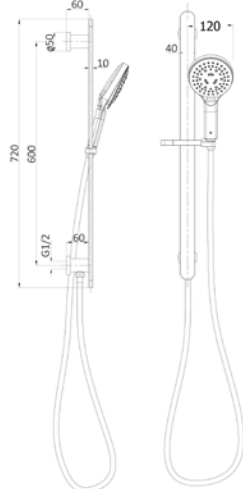

Product Type: Sliding Rail Shower
Colour: Matt Black
WELS Star Rating: 4 (7.5L/min)

Kara Sliding Shower Rail
Matt Black
HPA11-301-B