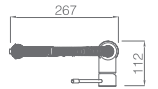

Chrome finish
High Quality European cartridge. 35mm
Dual spray function
Easy clean germany neopearl aerator & flow controller