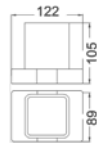

Seto Tumbler Holder
3806