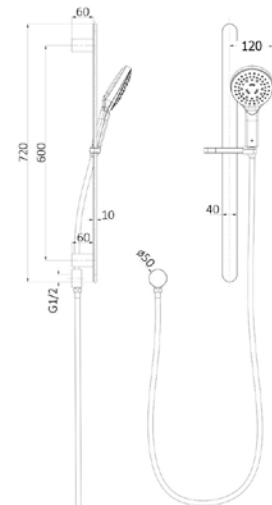

Product Type : Multifunction Shower Set
 Colour: Chrome
 Bottom water inlet for easy use
 250mm Brass shower head for better coverage
 3 Function push button hand shower
 All components made by brass for product longevity
 Wels ,Star Rating: 3 (9.0L/Min)

Kara Sliding Shower Rail with
Integrated Water Inlet
Chrome
HPA11-301D

Product Type: Sliding Rail Shower
Colour: Chrome
WELS Star Rating: 4 (7.5L/min)

Kara Sliding Shower Rail
Chrome
HPA11-301

Product Type: Sliding Rail Shower
Colour: Chrome
WELS Star Rating: 4 (7.5L/min)

Seto Sliding Shower Rail with
Integrated Water Inlet
Chrome
HPA66-301D

Product Type: Sliding Rail Shower
Colour: Chrome
WELS Star Rating: 4 (7.0L/min)

Seto Sliding Shower Rail
Chrome
HPA66-301

Product Type: Sliding Rail Shower
Colour: Chrome
WELS Star Rating: 4 (7.0L/min)