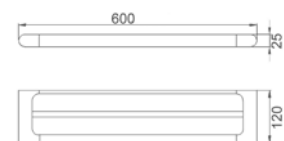

Kara Double Towel Rail
3604-600 (600mm)
3604-800 (800mm)