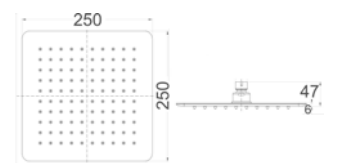

Product Type : Overhead Shower
Colour: Polished SS304
250mm Curved panel & flat back
Wels ,Star Rating: 3 (8.5L/Min)

SETO Overhead Shower
Chrome
HPA66-103