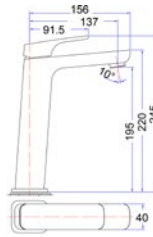

PSL2002
PSL2002-B