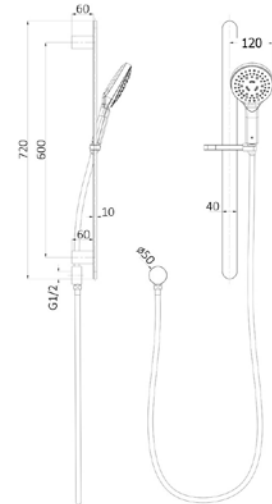

Product Type: Sliding Rail Shower
Colour: Chrome
WELS Star Rating: 4 (7.5L/min)

Seto Sliding Shower Rail with
Integrated Water Inlet
Chrome
HPA66-301D