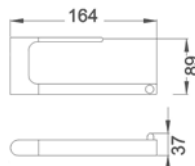

Kara Toilet Roll Holder
3607