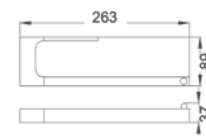

Seto Towel Holder
3808