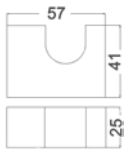

ACCESSORIES KARA COLLECTION

Kara Robe Hook
3609