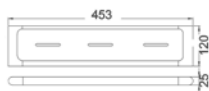

Kara Metal Shelf
3612