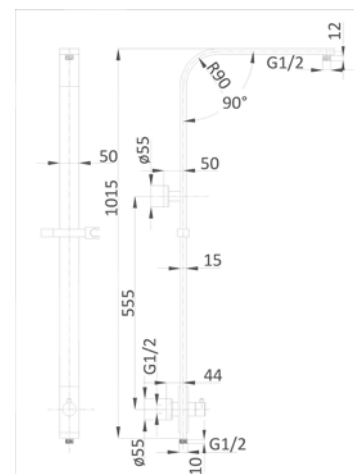

Product Type : Multifunction Shower Set
Colour: Chrome
Bottom water inlet for easy use
250mm Brass shower head for better coverage
3 Function push button hand shower
All components made by brass for product longevity
Wels ,Star Rating: 3 (9.0L/Min)