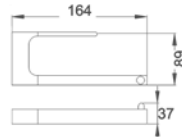

Seto Toilet Roll Holder
3807