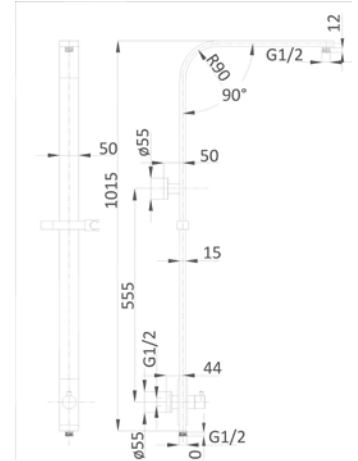

Product Type : Multifunction Shower Set
Colour: Chrome
Bottom water inlet for easy use
250mm Brass shower head for better coverage
3 Function push button hand shower
All components made by brass for product longevity
Wels ,Star Rating: 3 (8.5L/Min)