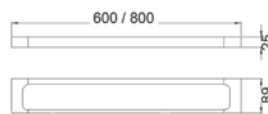

Seto Soap Basket
3805D

Seto Toilet Roll Holder
3807

Seto Towel Holder
3808

Seto Metal Shelf
3812

Seto Single Towel Rail
3803-600 (600mm)
3803-800 (800mm)

Seto Double Towel Rail
3804-600 (600mm)
3804-800 (800mm)