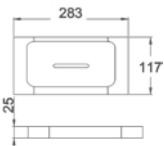

Seto Soap Basket
3805D

Seto Toilet Roll Holder
3807

Seto Towel Holder
3808

Seto Metal Shelf
3812

Seto Single Towel Rail
3803-600 (600mm)
3803-800 (800mm)

Seto Double Towel Rail
3804-600 (600mm)
3804-800 (800mm)