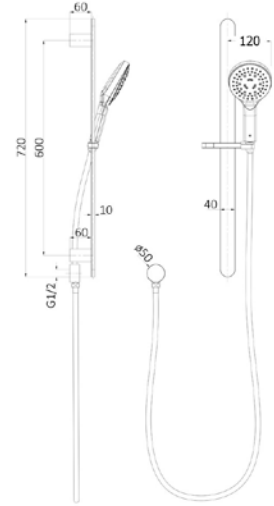

Product Type: Sliding Rail Shower
Colour: Matt Black
WELS Star Rating: 4 (7.5L/min)

Seto Sliding Shower Rail with Integrated Water Inlet
Matt Black
HPA66-301D-B