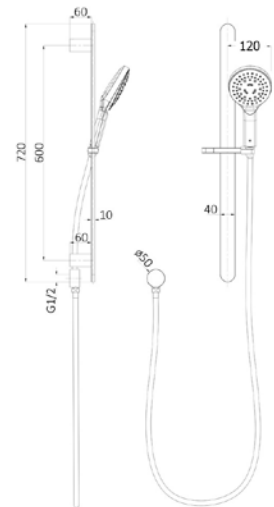

Product Type: Sliding Rail Shower
Colour: Matt Black
WELS Star Rating: 4 (7.5L/min)

Seto Sliding Shower Rail with Integrated Water Inlet
Matt Black
HPA66-301D-B

Product Type: Sliding Rail Shower
Colour: Matt Black
WELS Star Rating: 4 (7.5L/min)

Seto Sliding Shower Rail
Matt Black
HPA66-301-B

Product Type: Sliding Rail Shower
Colour: Matt Black
WELS Star Rating: 4 (7.5L/min)

SHOWER HEAD

KARA Overhead Shower
Chrome
HPA11-102

Product Type : Overhead Shower
Colour: Polished SS304
250mm Curved panel & flat back
Wels ,Star Rating: 3 (8.0L/Min)