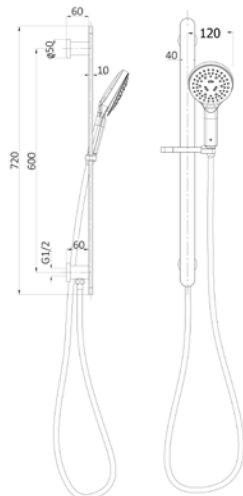

Seto Sliding Shower Rail with
Integrated Water Inlet
Chrome
HPA66-301D

Product Type: Sliding Rail Shower
Colour: Chrome
WELS Star Rating: 4 (7.0L/min)

Seto Sliding Shower Rail
Chrome
HPA66-301

Product Type: Sliding Rail Shower
Colour: Chrome
WELS Star Rating: 4 (7.0L/min)

Kara Sliding Shower Rail with Integrated Water Inlet
Matt Black
HPA11-301D-B

Product Type: Sliding Rail Shower
Colour: Matt Black
WELS Star Rating: 4 (7.5L/min)

Kara Sliding Shower Rail
Matt Black
HPA11-301-B

Product Type: Sliding Rail Shower
Colour: Matt Black
WELS Star Rating: 4 (7.5L/min)

Seto Sliding Shower Rail with Integrated Water Inlet
Matt Black
HPA66-301D-B

Product Type: Sliding Rail Shower
Colour: Matt Black
WELS Star Rating: 4 (7.5L/min)