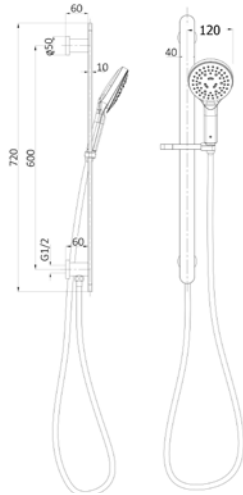

Product Type: Sliding Rail Shower
Colour: Chrome
WELS Star Rating: 4 (7.5L/min)

Kara Sliding Shower Rail
Chrome
HPA11-301