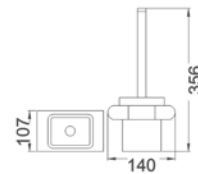

Kara Toilet Brush
3611