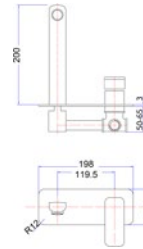

PSL3003
PSL3003-B