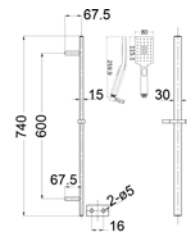

PSS3003SB
PSS3003SB-B