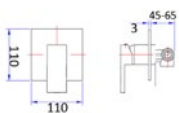

PSS3001SB
PSS3001SB-B