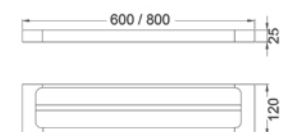

Seto Soap Basket
3805D

Seto Toilet Roll Holder
3807

Seto Towel Holder
3808

Seto Metal Shelf
3812

Seto Single Towel Rail
3803-600 (600mm)
3803-800 (800mm)

Seto Double Towel Rail
3804-600 (600mm)
3804-800 (800mm)