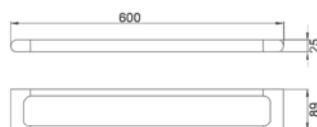

Kara Single Towel Rail
3603-600 (600mm)
3603-800 (800mm)