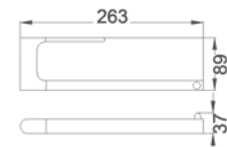

Kara Towel Holder
3608