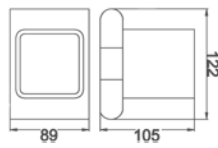

Kara Tumbler Holder
3606