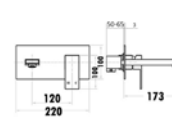

PSS3003SB
PSS3003SB-B